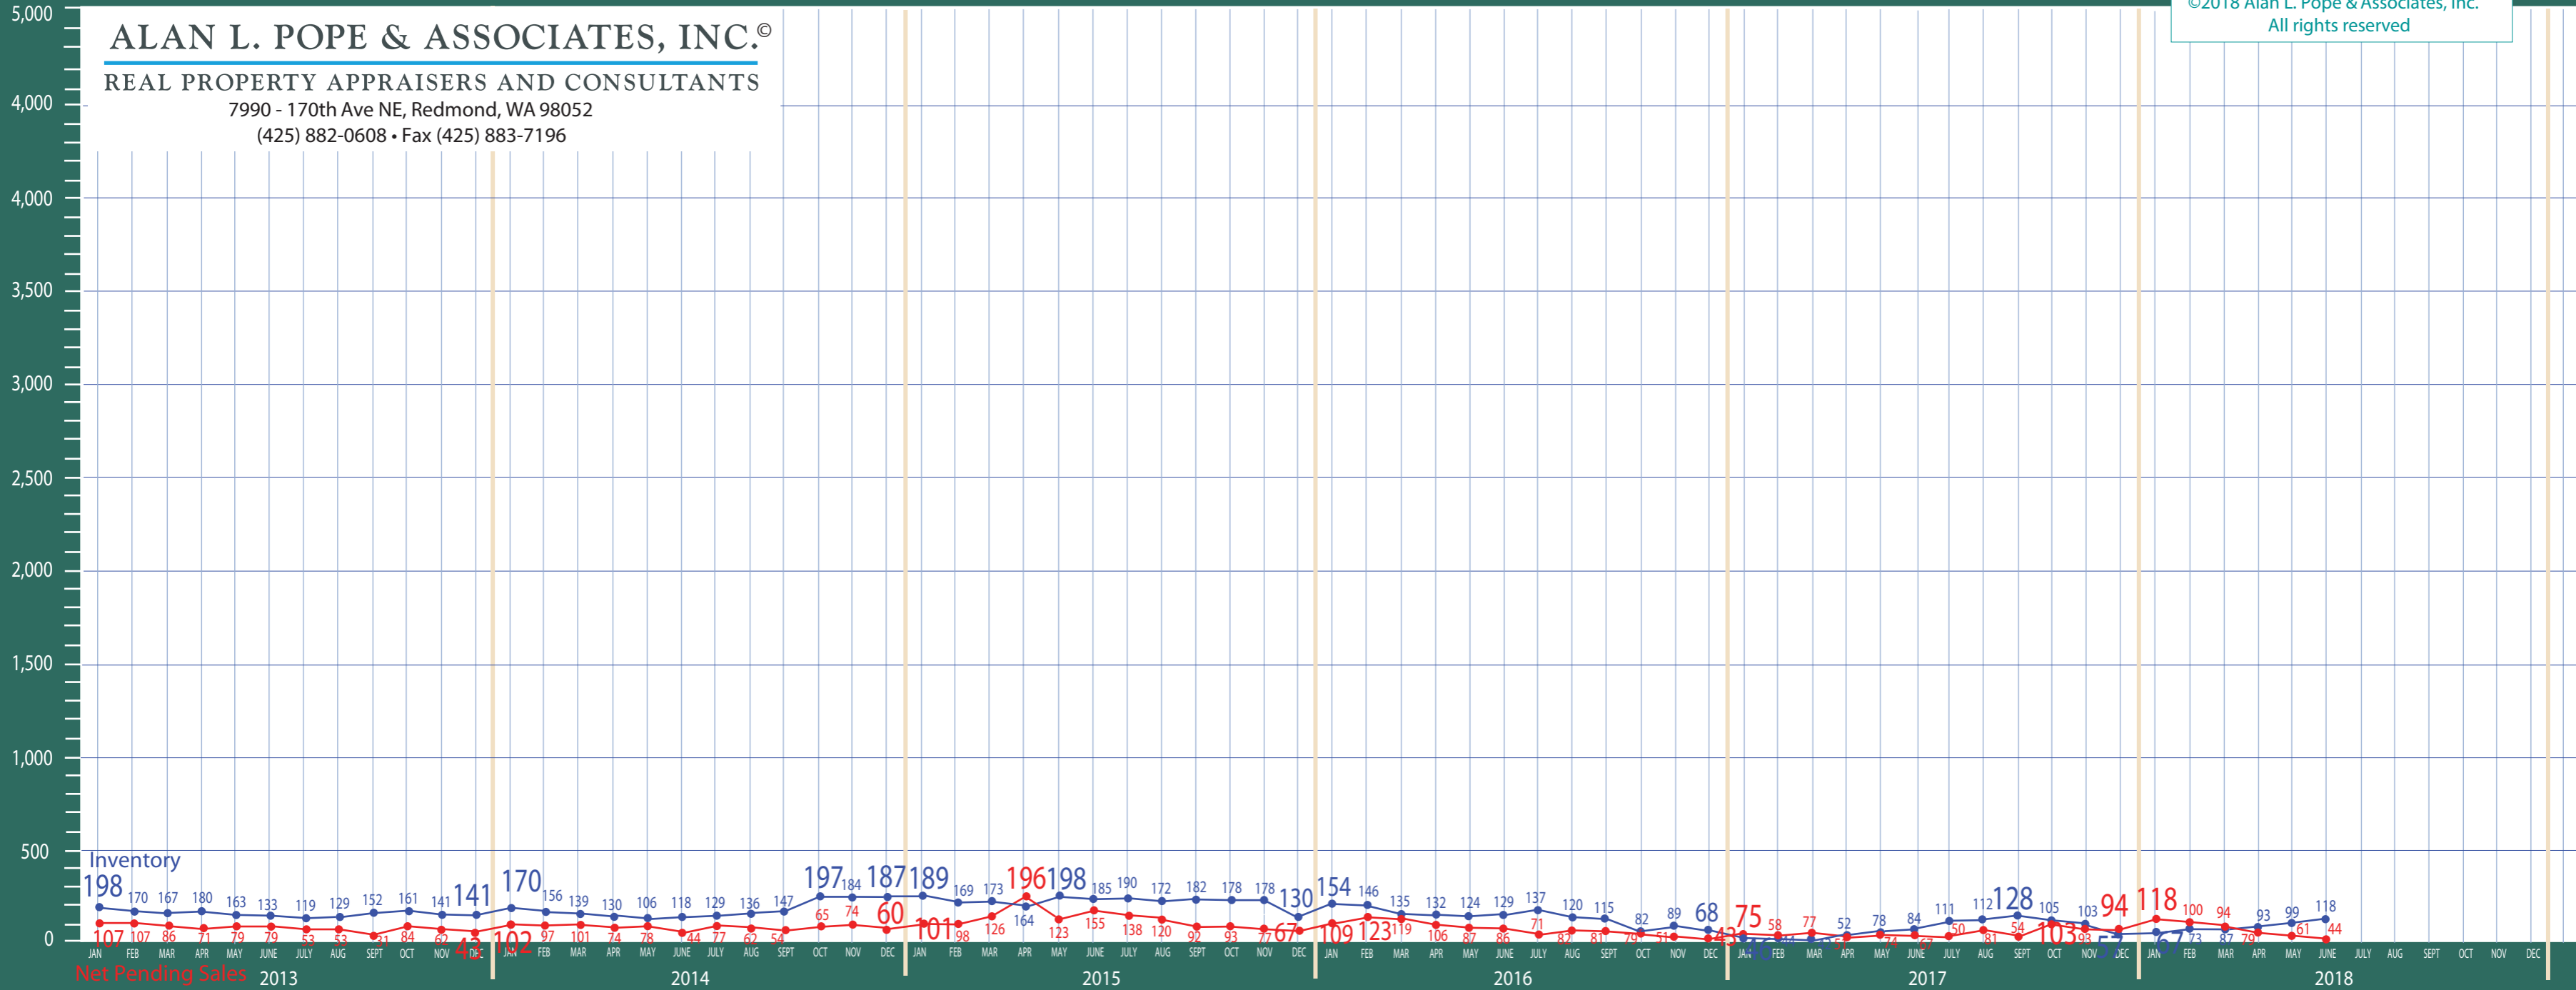

©2018 Alan L. Pope & Associates, Inc.
All rights reserved

ALAN L. POPE & ASSOCIATES, INC.®

REAL PROPERTY APPRAISERS AND CONSULTANTS

7990 - 170th Ave NE, Redmond, WA 98052

(425) 882-0608 • Fax (425) 883-7196