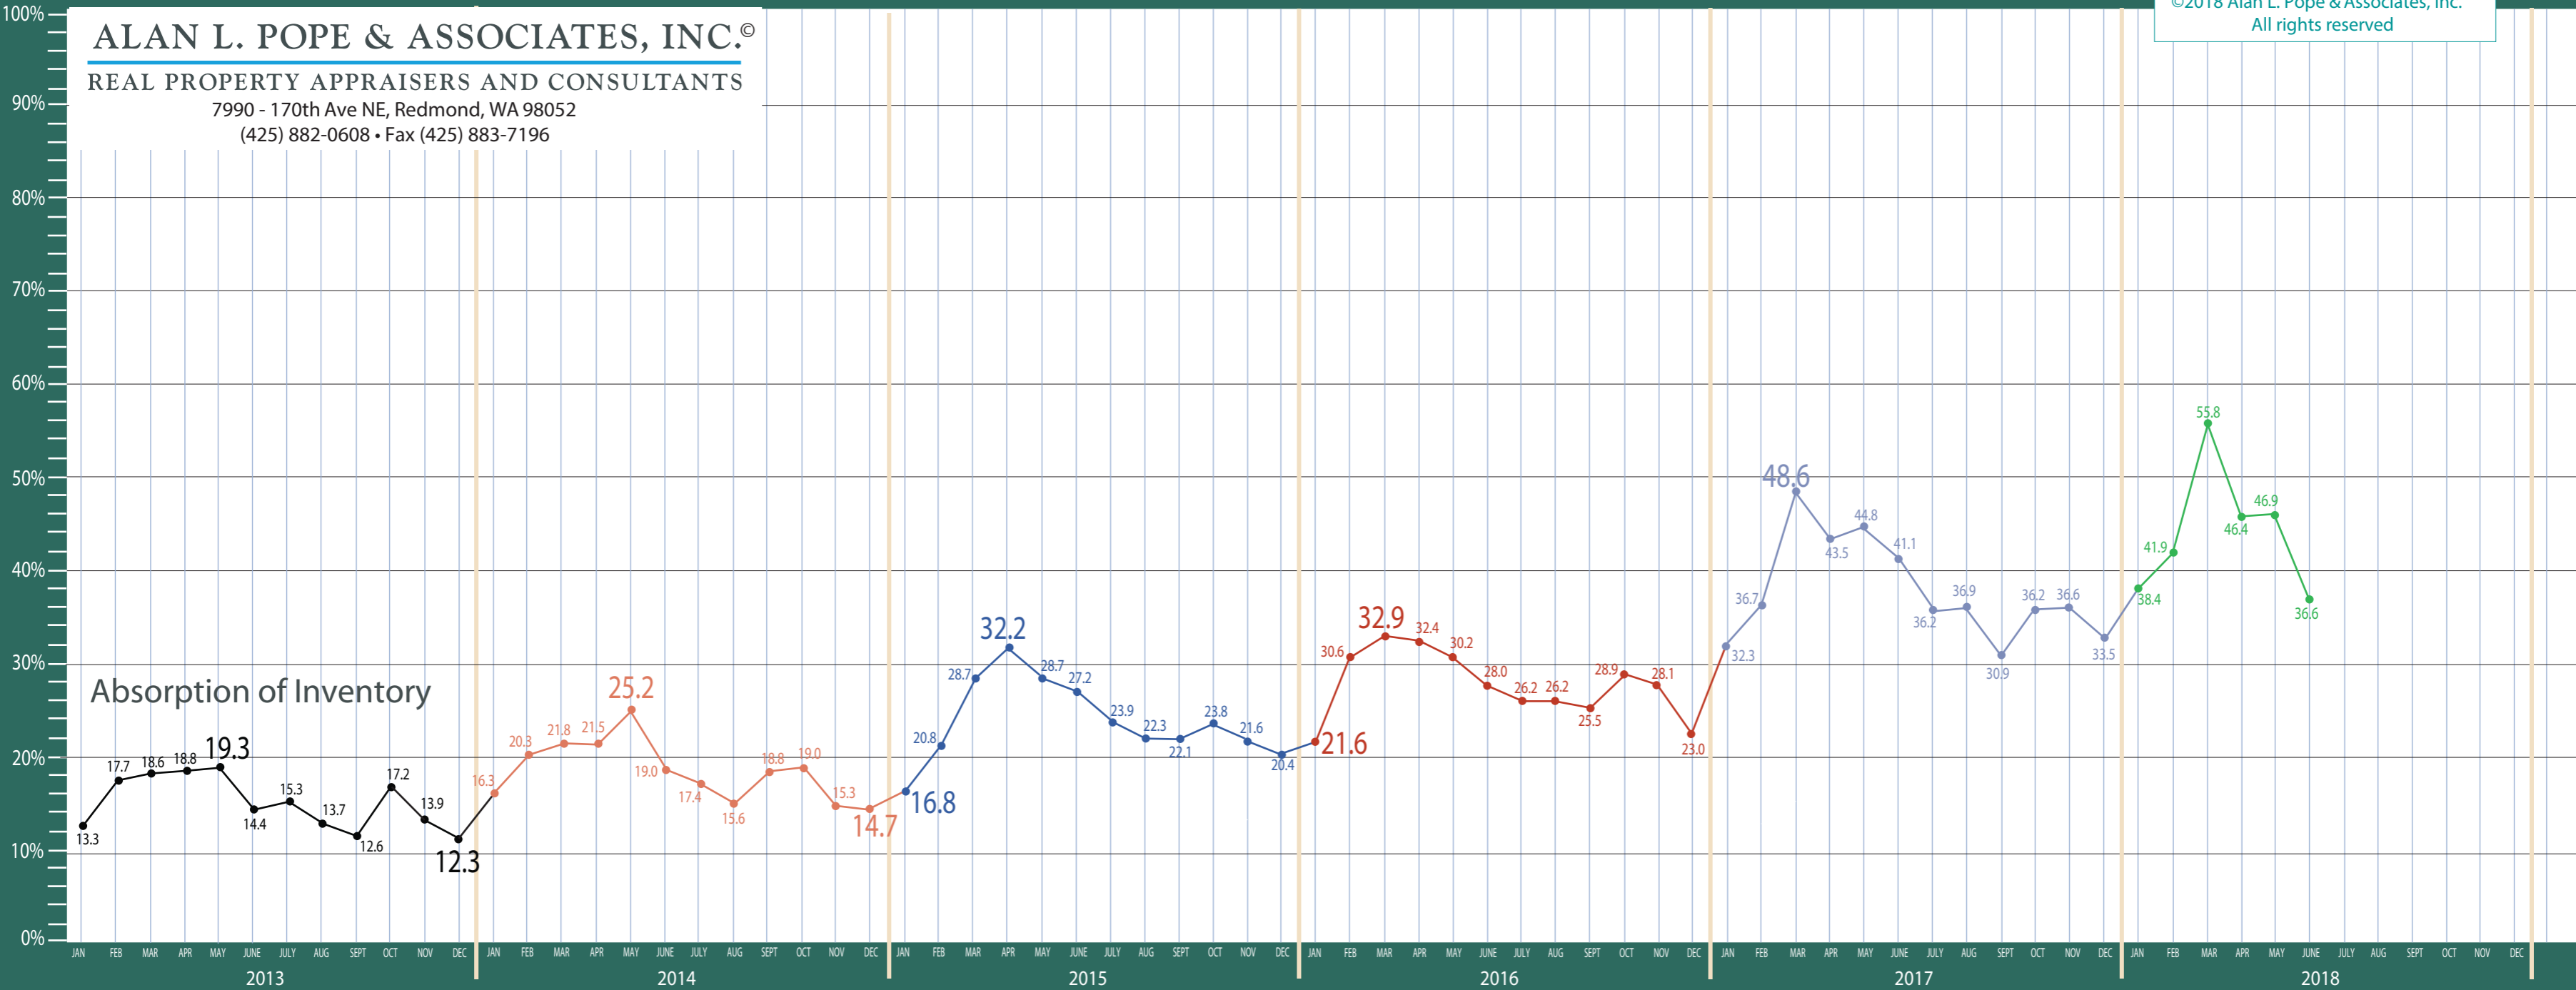

All NWMLS Areas Combined

$1,000,000 + Absorption of Inventory Residential & Condo Only

ALAN L. POPE & ASSOCIATES, INC.®

REAL PROPERTY APPRAISERS AND CONSULTANTS

7990 - 170th Ave NE, Redmond, WA 98052

(425) 882-0608 • Fax (425) 883-7196

©2018 Alan L. Pope & Associates, Inc.
All rights reserved

Absorption of Inventory