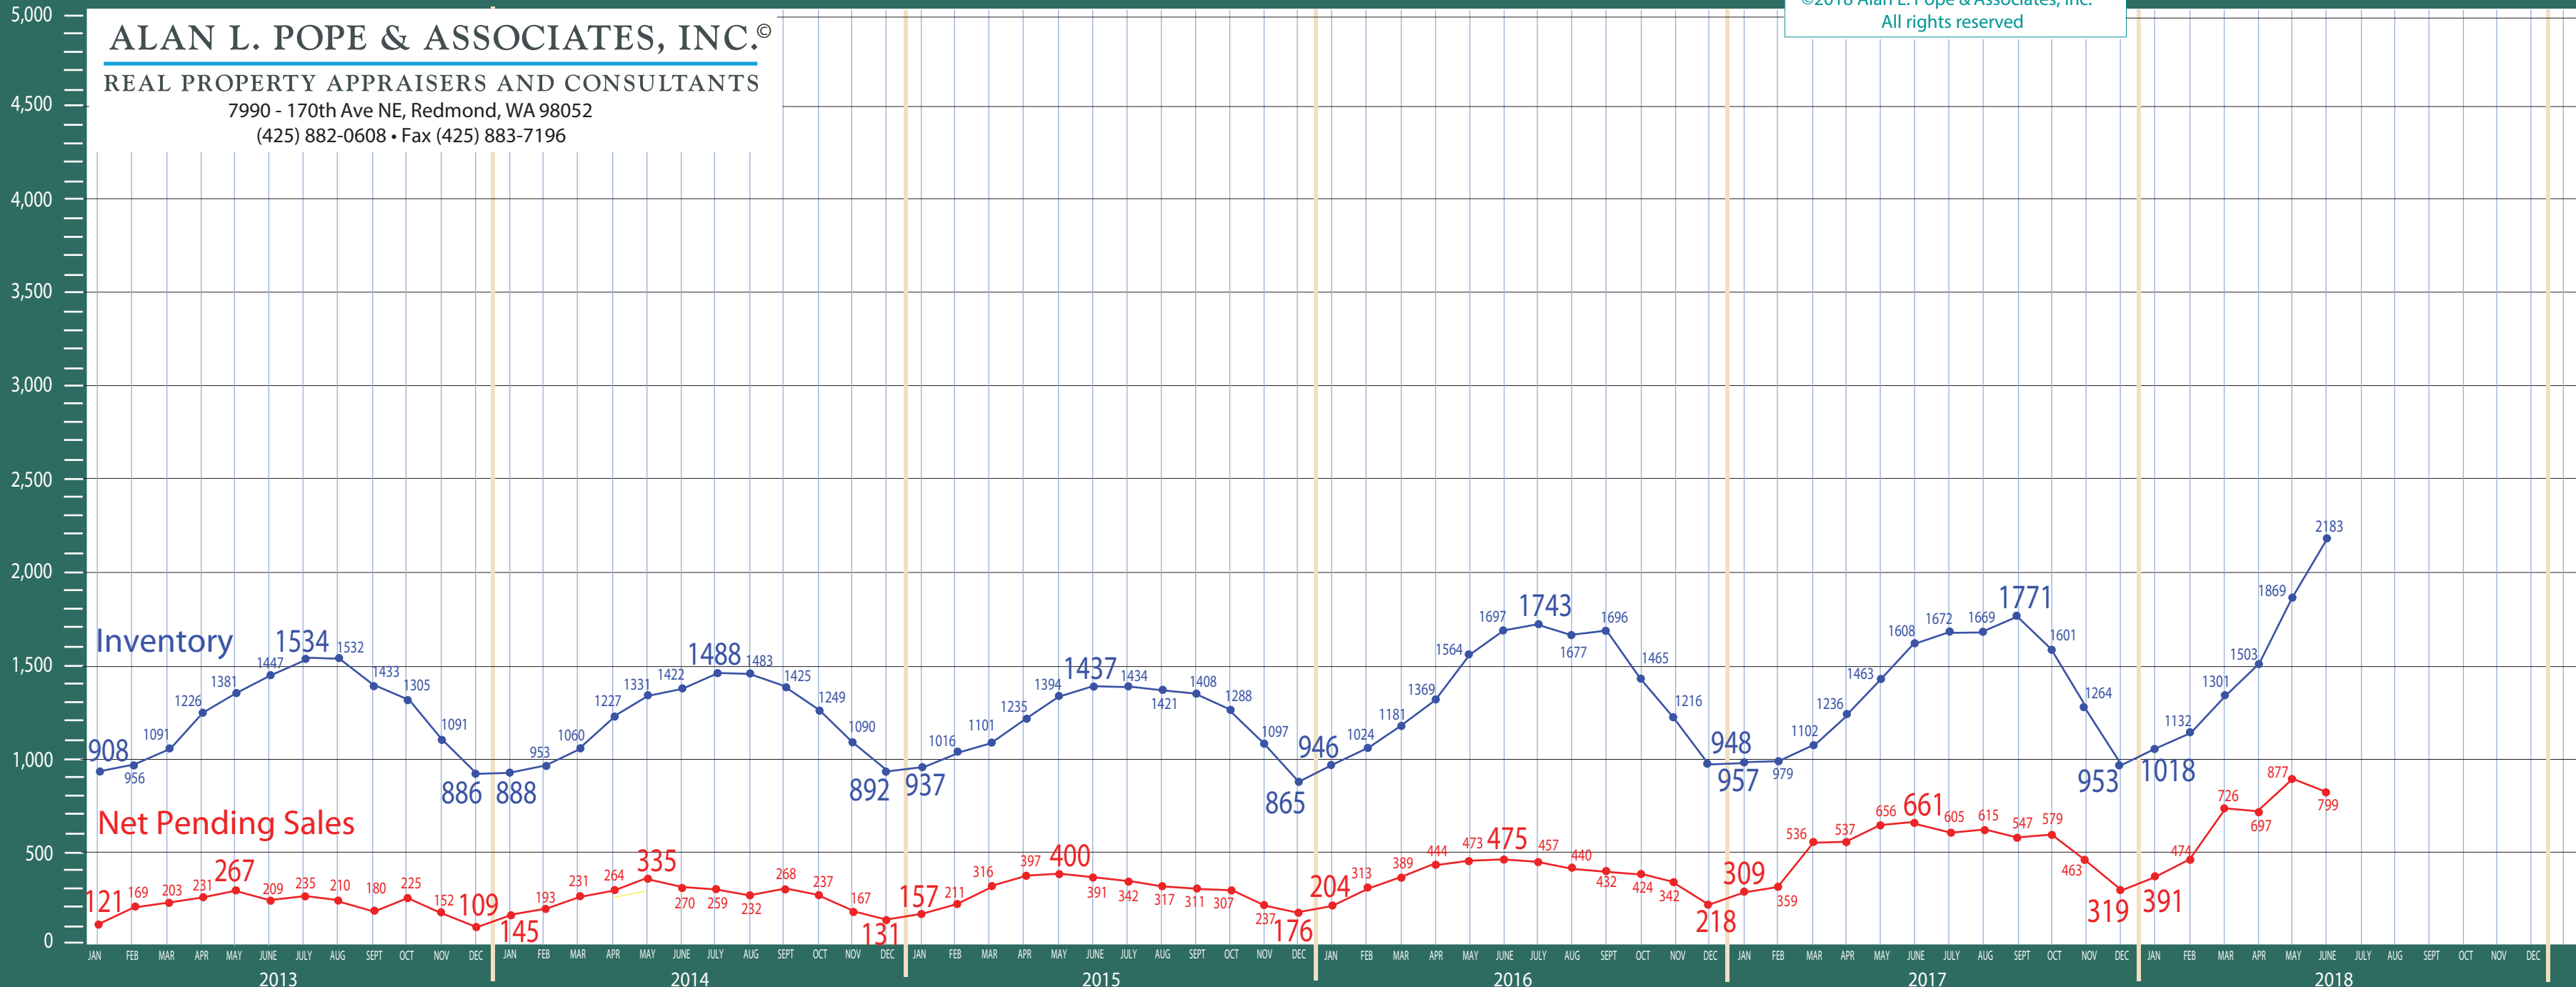

All NWMLS Areas Combined

$1,000,000 + Residential & Condo Statistics

©2018 Alan L. Pope & Associates, Inc.
All rights reserved

ALAN L. POPE & ASSOCIATES, INC.®

REAL PROPERTY APPRAISERS AND CONSULTANTS

7990 - 170th Ave NE, Redmond, WA 98052

(425) 882-0608 • Fax (425) 883-7196