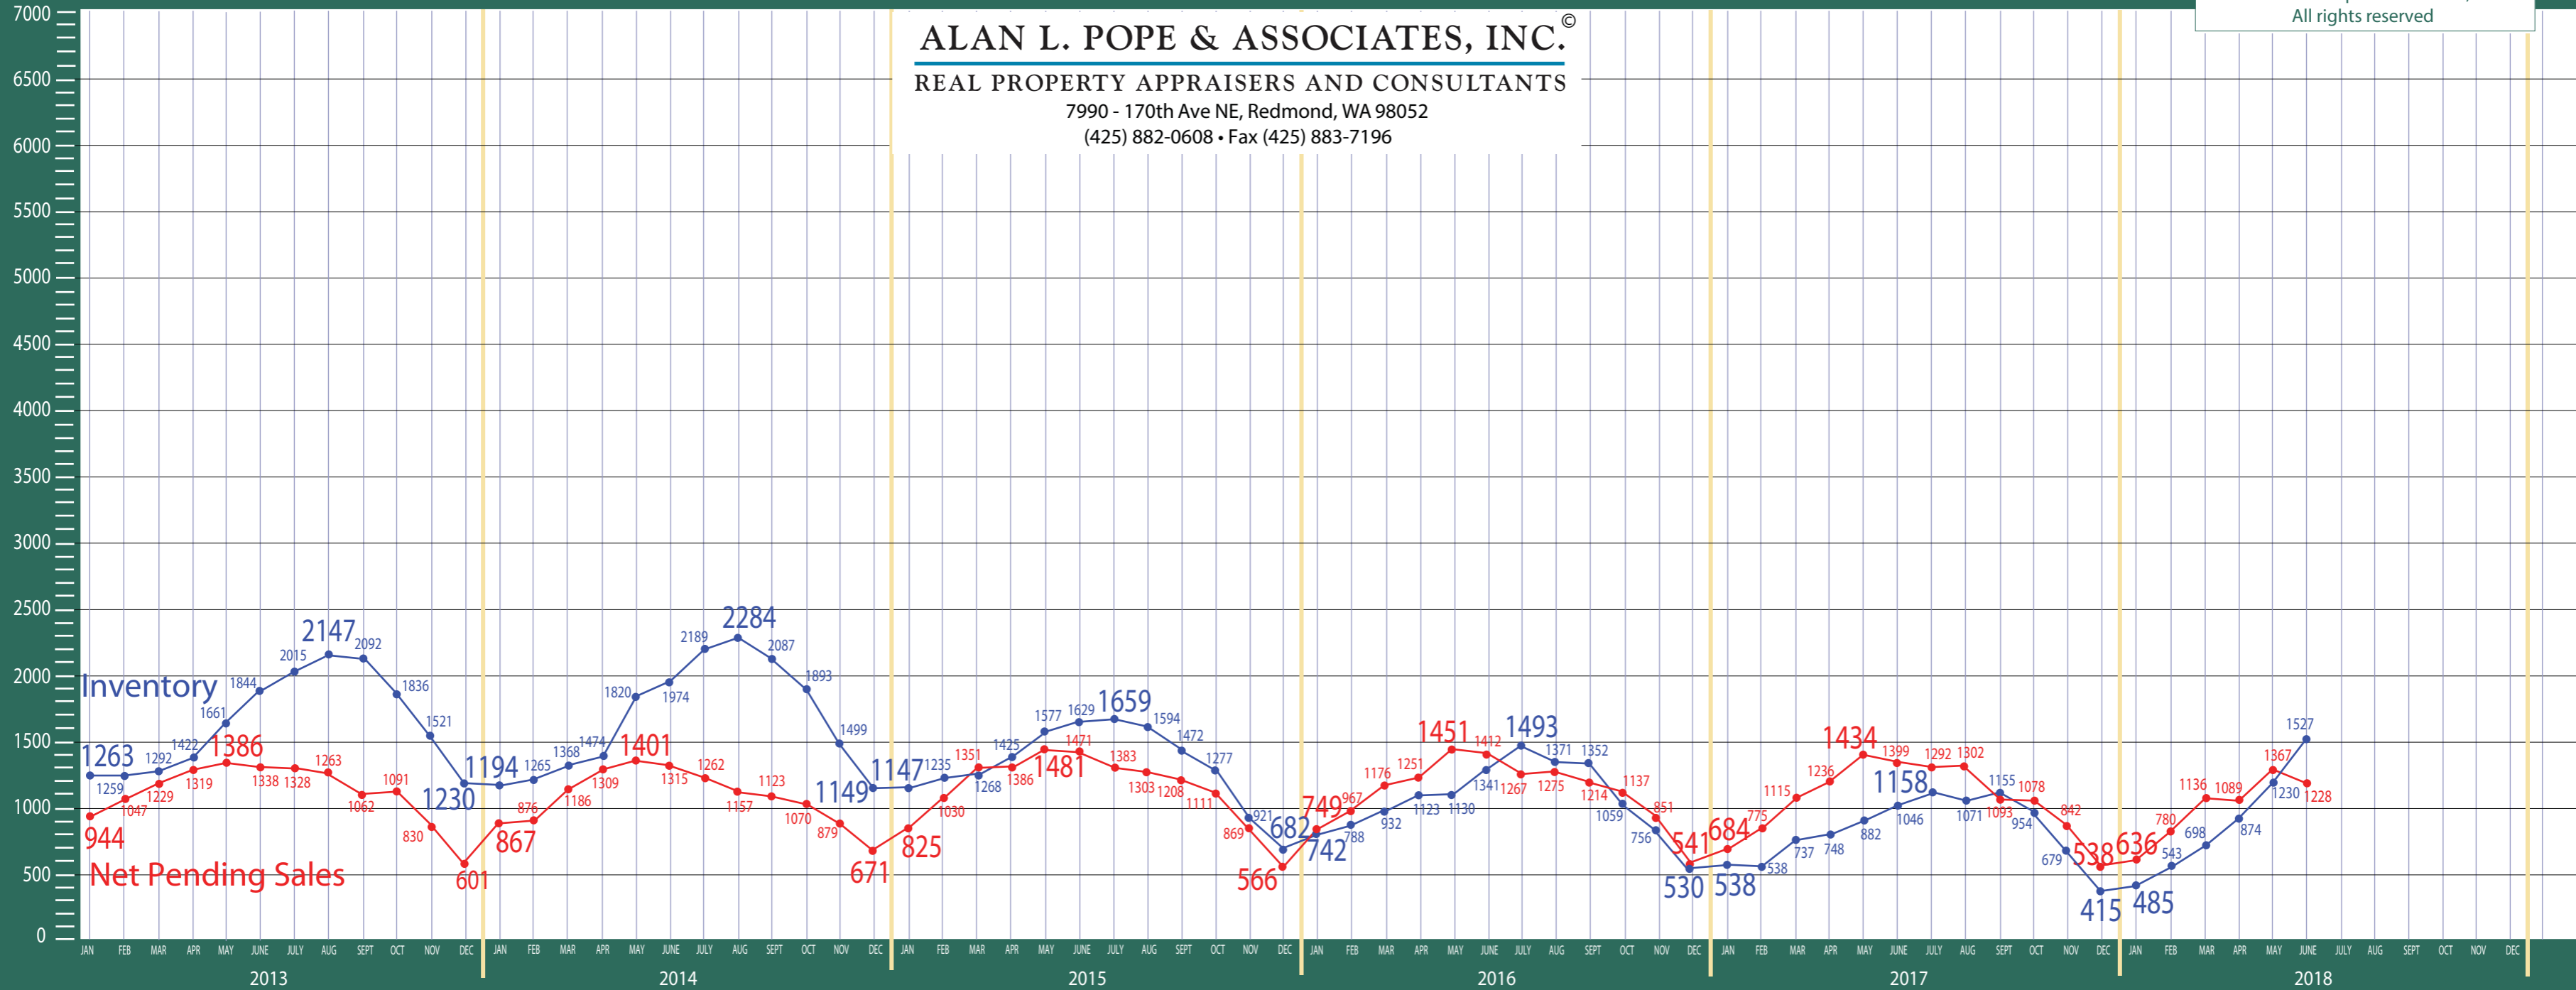

500-600 Eastside/Mercer Island

Listing Residential & Condo Only

©2018 Alan L. Pope & Associates, Inc.
All rights reserved

ALAN L. POPE & ASSOCIATES, INC.®
REAL PROPERTY APPRAISERS AND CONSULTANTS
 7990 - 170th Ave NE, Redmond, WA 98052
 (425) 882-0608 • Fax (425) 883-7196

Information Provided by The Northwest Multiple Listing Service

ALAN L. POPE & ASSOCIATES, INC.®

REAL PROPERTY APPRAISERS AND CONSULTANTS

7990 - 170th Ave NE, Redmond, WA 98052

(425) 882-0608 • Fax (425) 883-7196