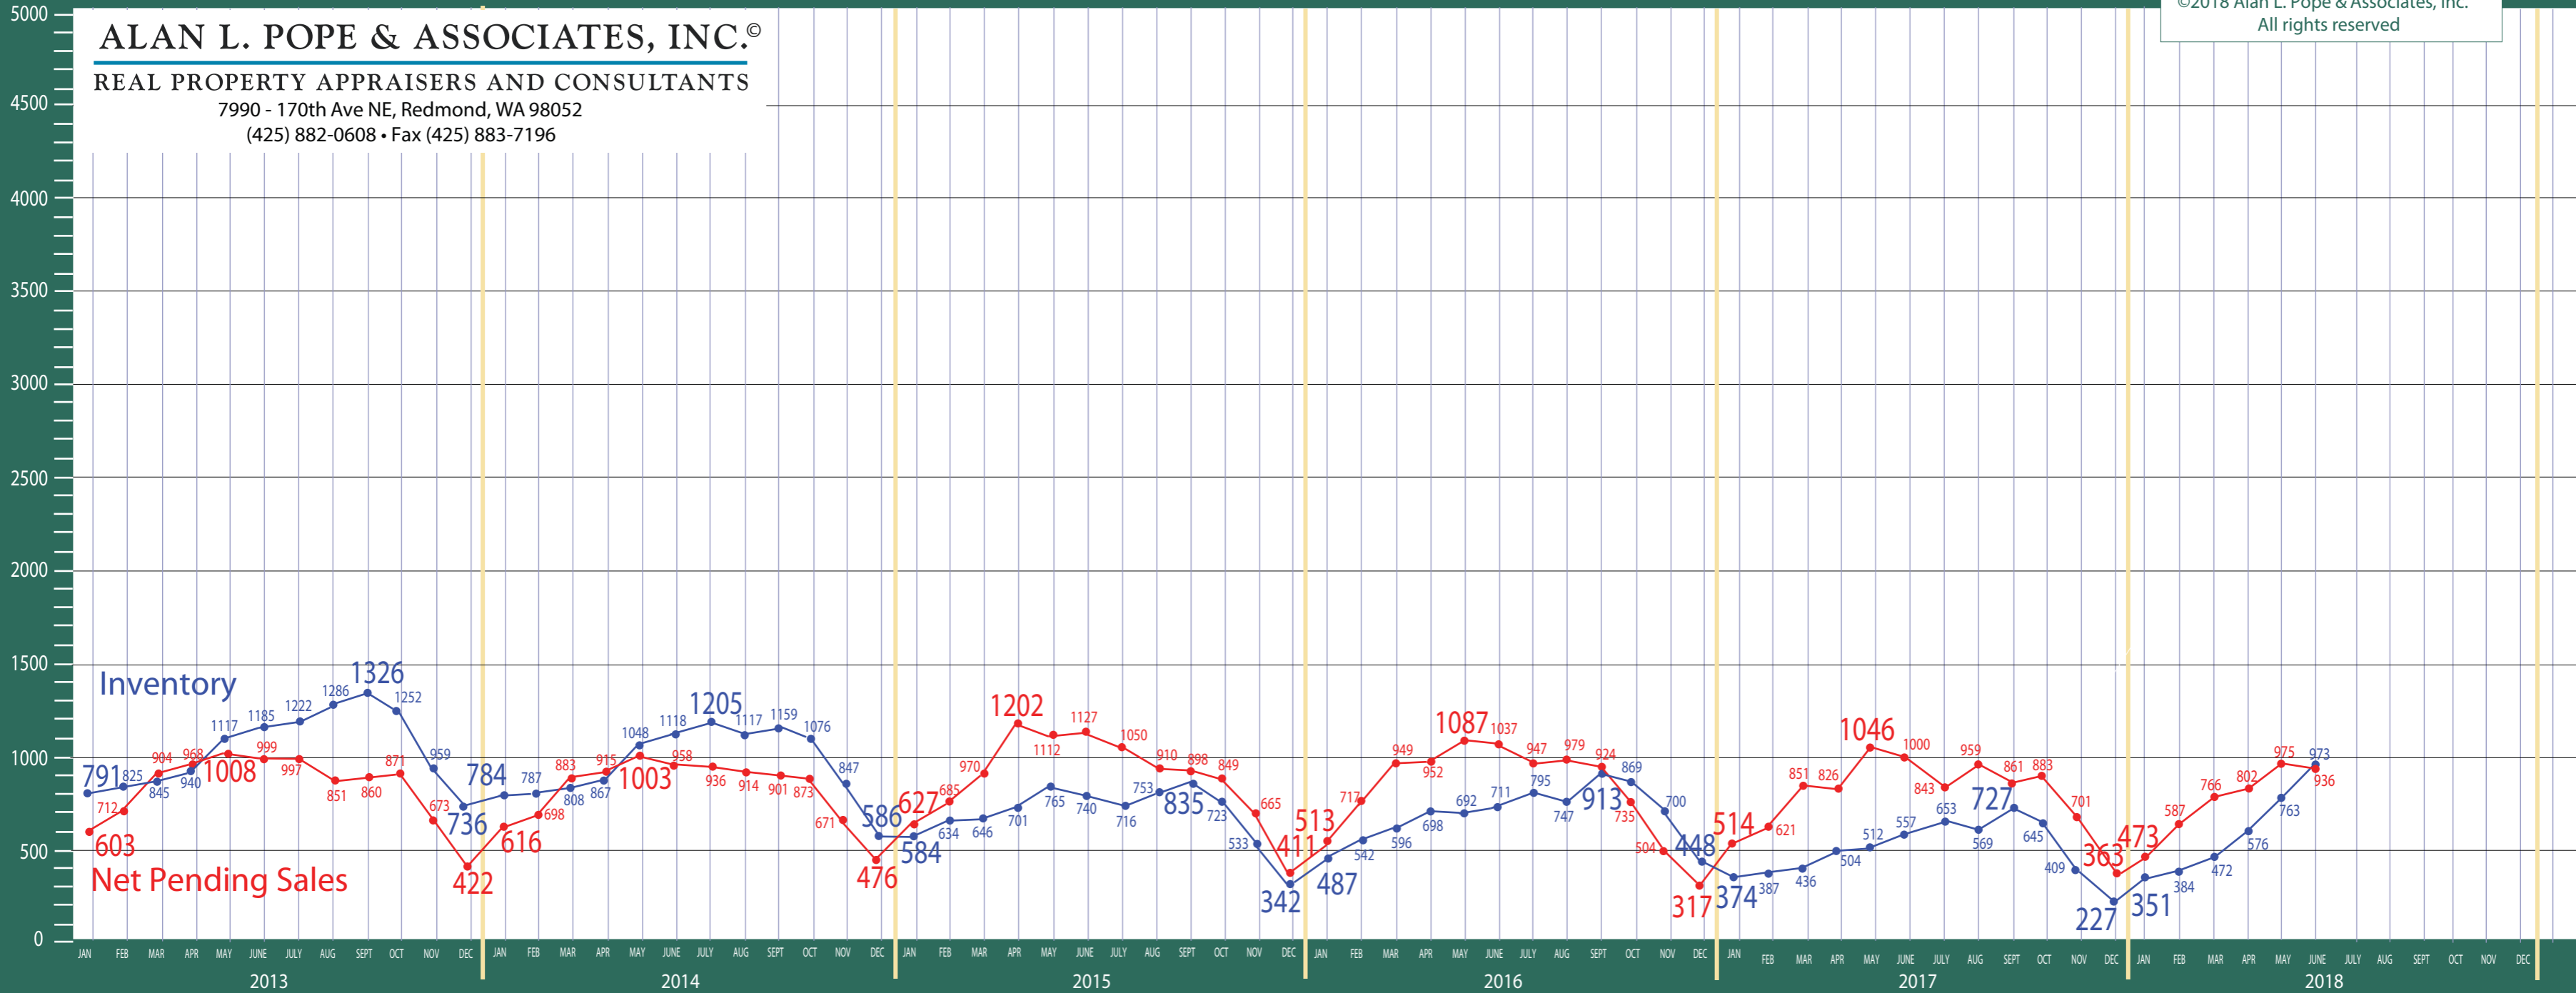

390/700-720 Central/North Seattle

Listing Residential & Condo Only

©2018 Alan L. Pope & Associates, Inc.
All rights reserved

ALAN L. POPE & ASSOCIATES, INC.®

REAL PROPERTY APPRAISERS AND CONSULTANTS

7990 - 170th Ave NE, Redmond, WA 98052
(425) 882-0608 • Fax (425) 883-7196

Information Provided by The Northwest Multiple Listing Service

ALAN L. POPE & ASSOCIATES, INC.

REAL PROPERTY APPRAISERS AND CONSULTANTS

7990 - 170th Ave NE, Redmond, WA 98052

(425) 882-0608 • Fax (425) 883-7196