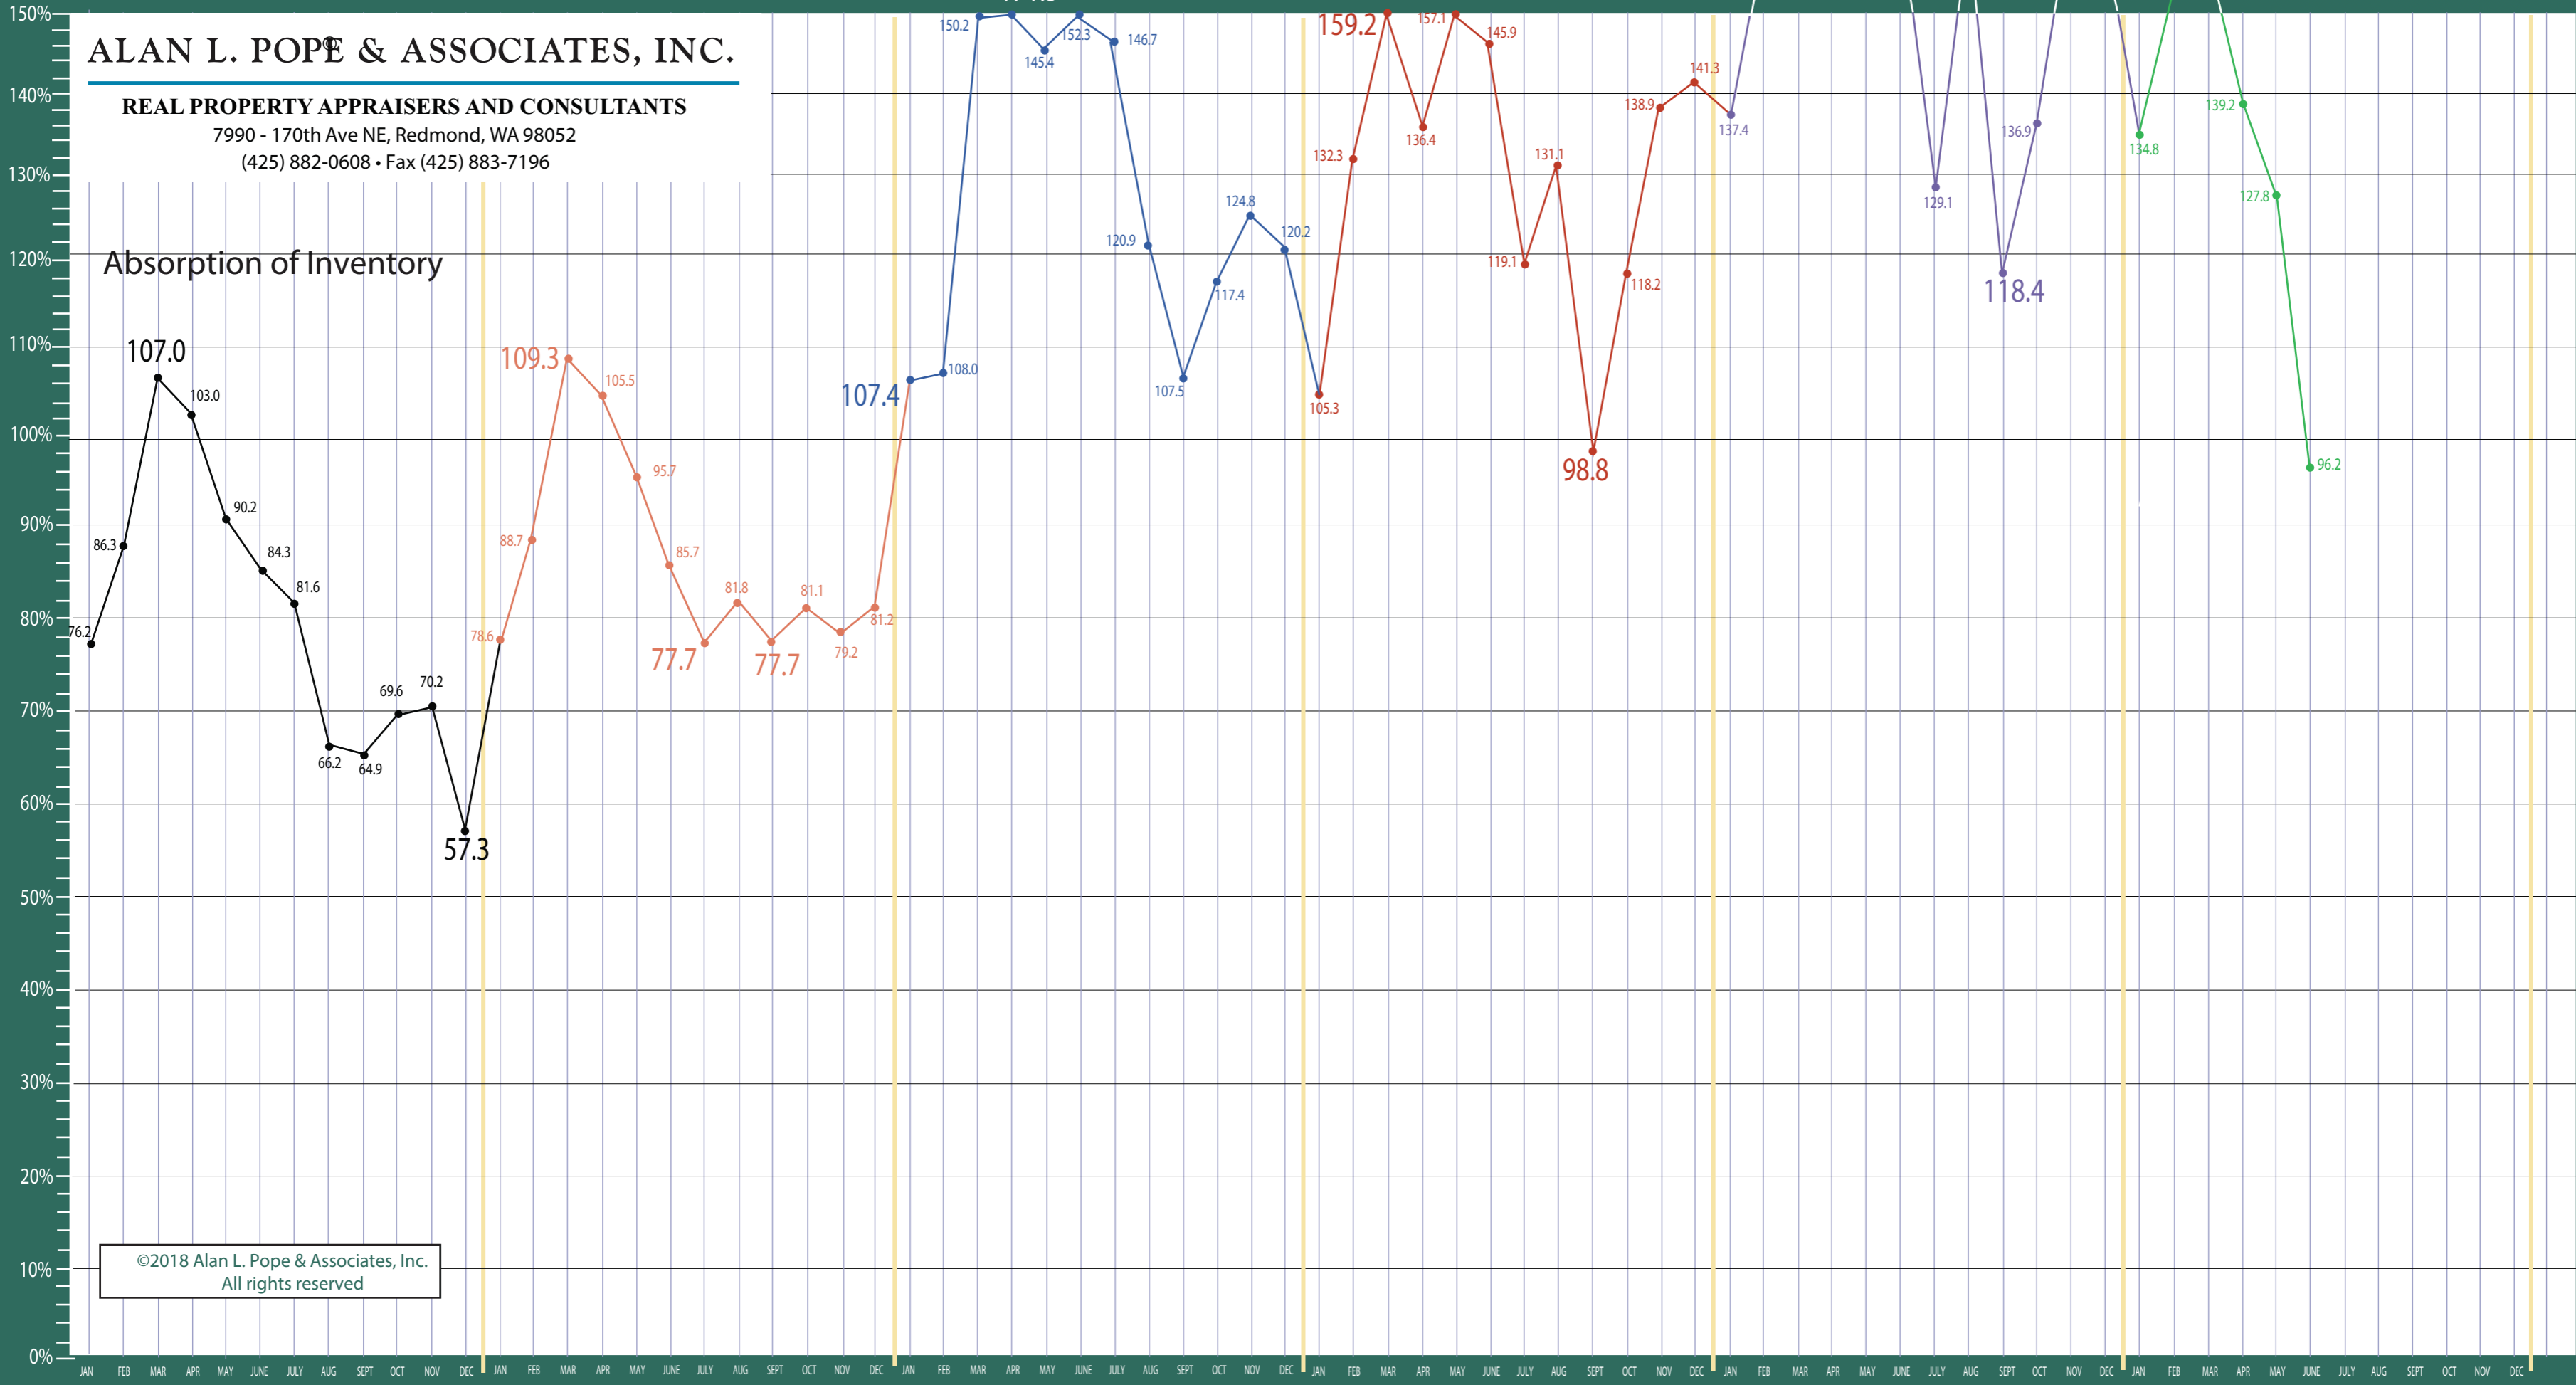

ALAN L. POPE & ASSOCIATES, INC.

REAL PROPERTY APPRAISERS AND CONSULTANTS

7990 - 170th Ave NE, Redmond, WA 98052

(425) 882-0608 • Fax (425) 883-7196

Absorption of Inventory

©2018 Alan L. Pope & Associates, Inc.
All rights reserved