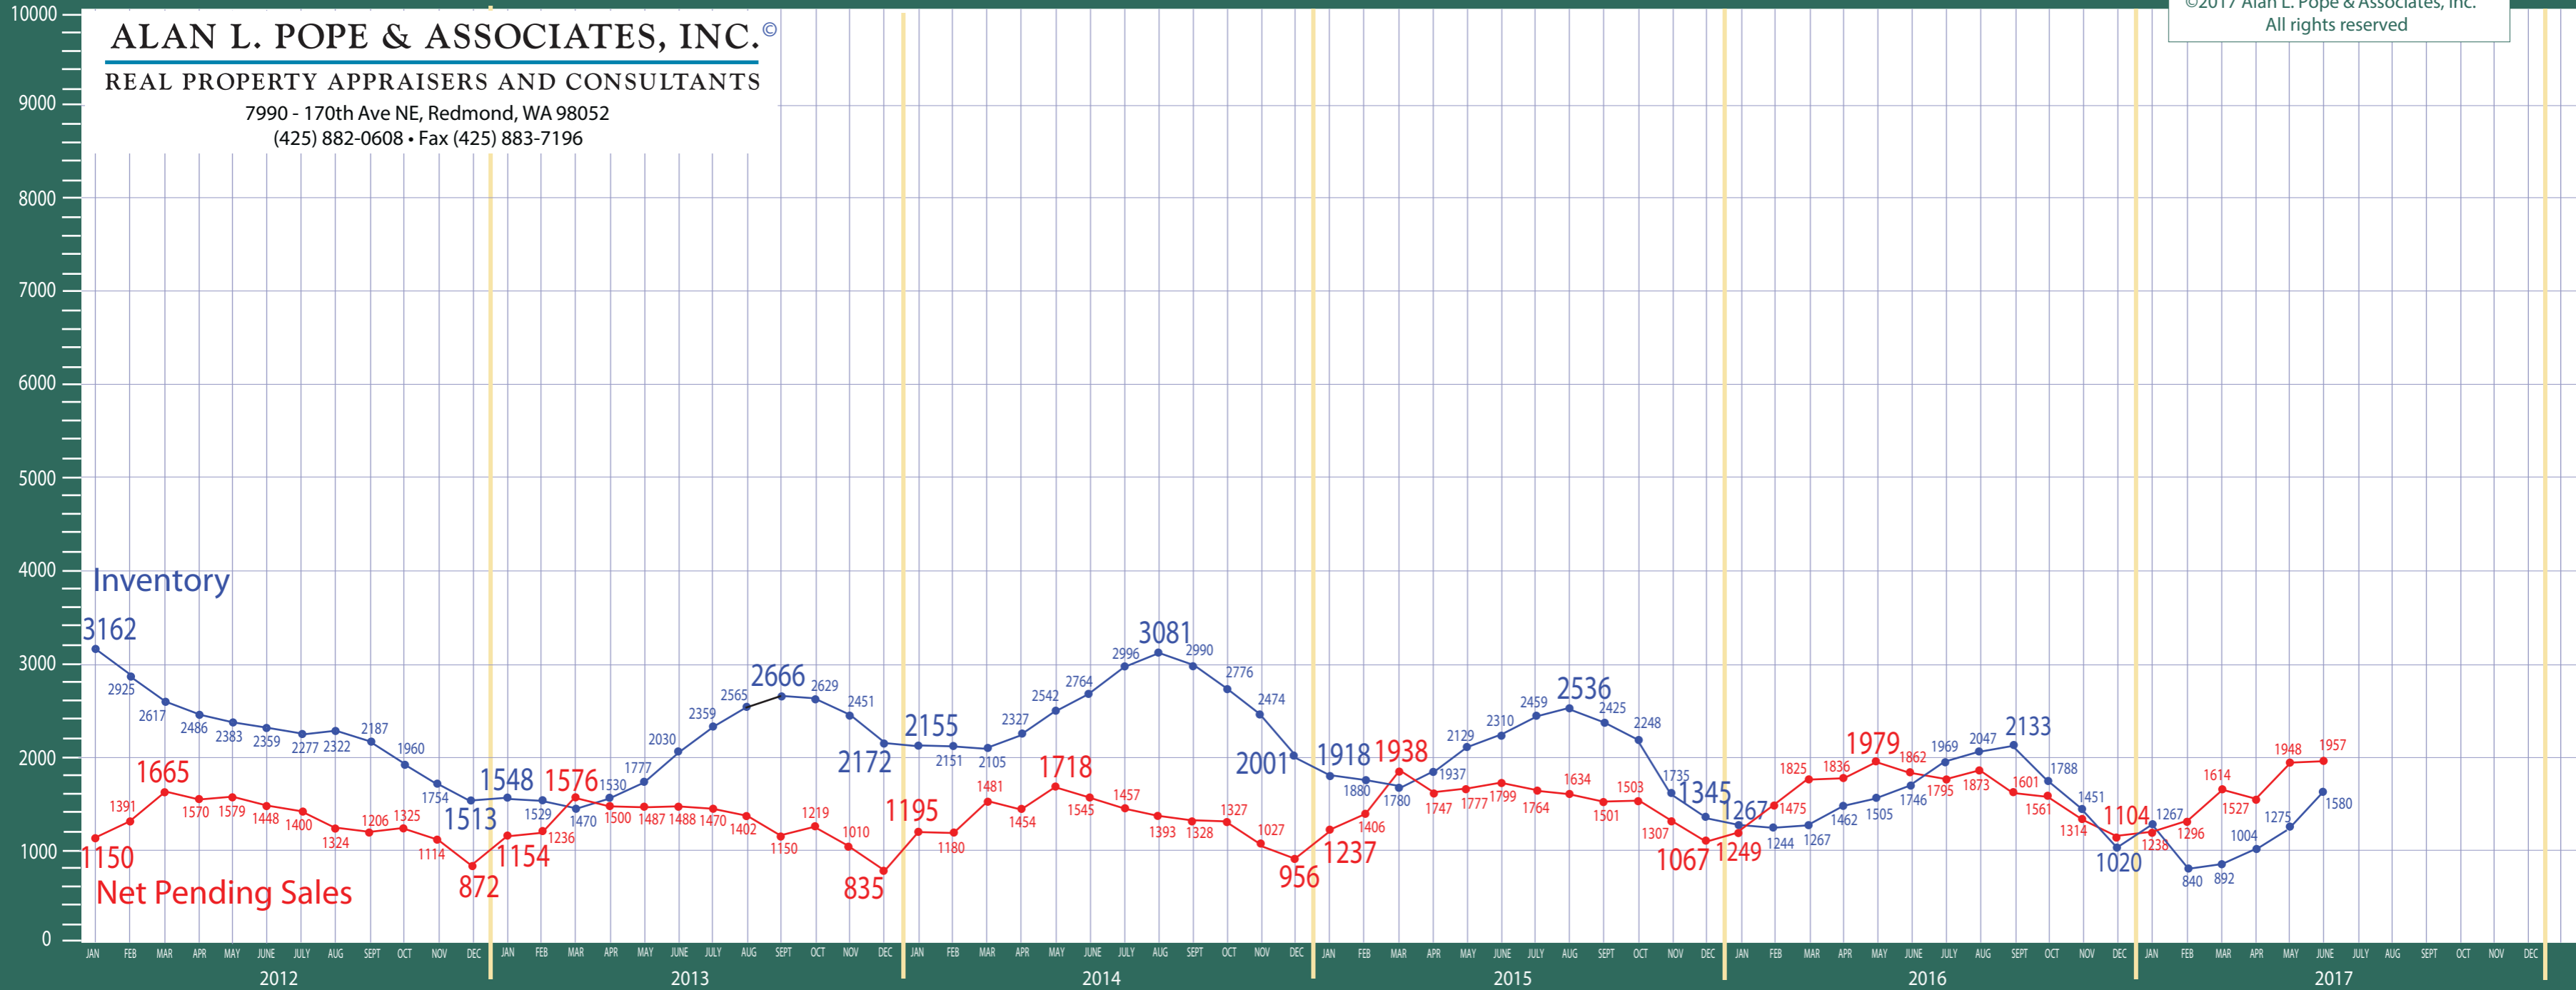

Snohomish County

Listing Residential & Condo Only

©2017 Alan L. Pope & Associates, Inc.
All rights reserved

ALAN L. POPE & ASSOCIATES, INC. ©
REAL PROPERTY APPRAISERS AND CONSULTANTS
 7990 - 170th Ave NE, Redmond, WA 98052
 (425) 882-0608 • Fax (425) 883-7196

ALAN L. POPE & ASSOCIATES, INC.®

REAL PROPERTY APPRAISERS AND CONSULTANTS

7990 - 170th Ave NE, Redmond, WA 98052

(425) 882-0608 • Fax (425) 883-7196

©2017 Alan L. Pope & Associates, Inc.
All rights reserved