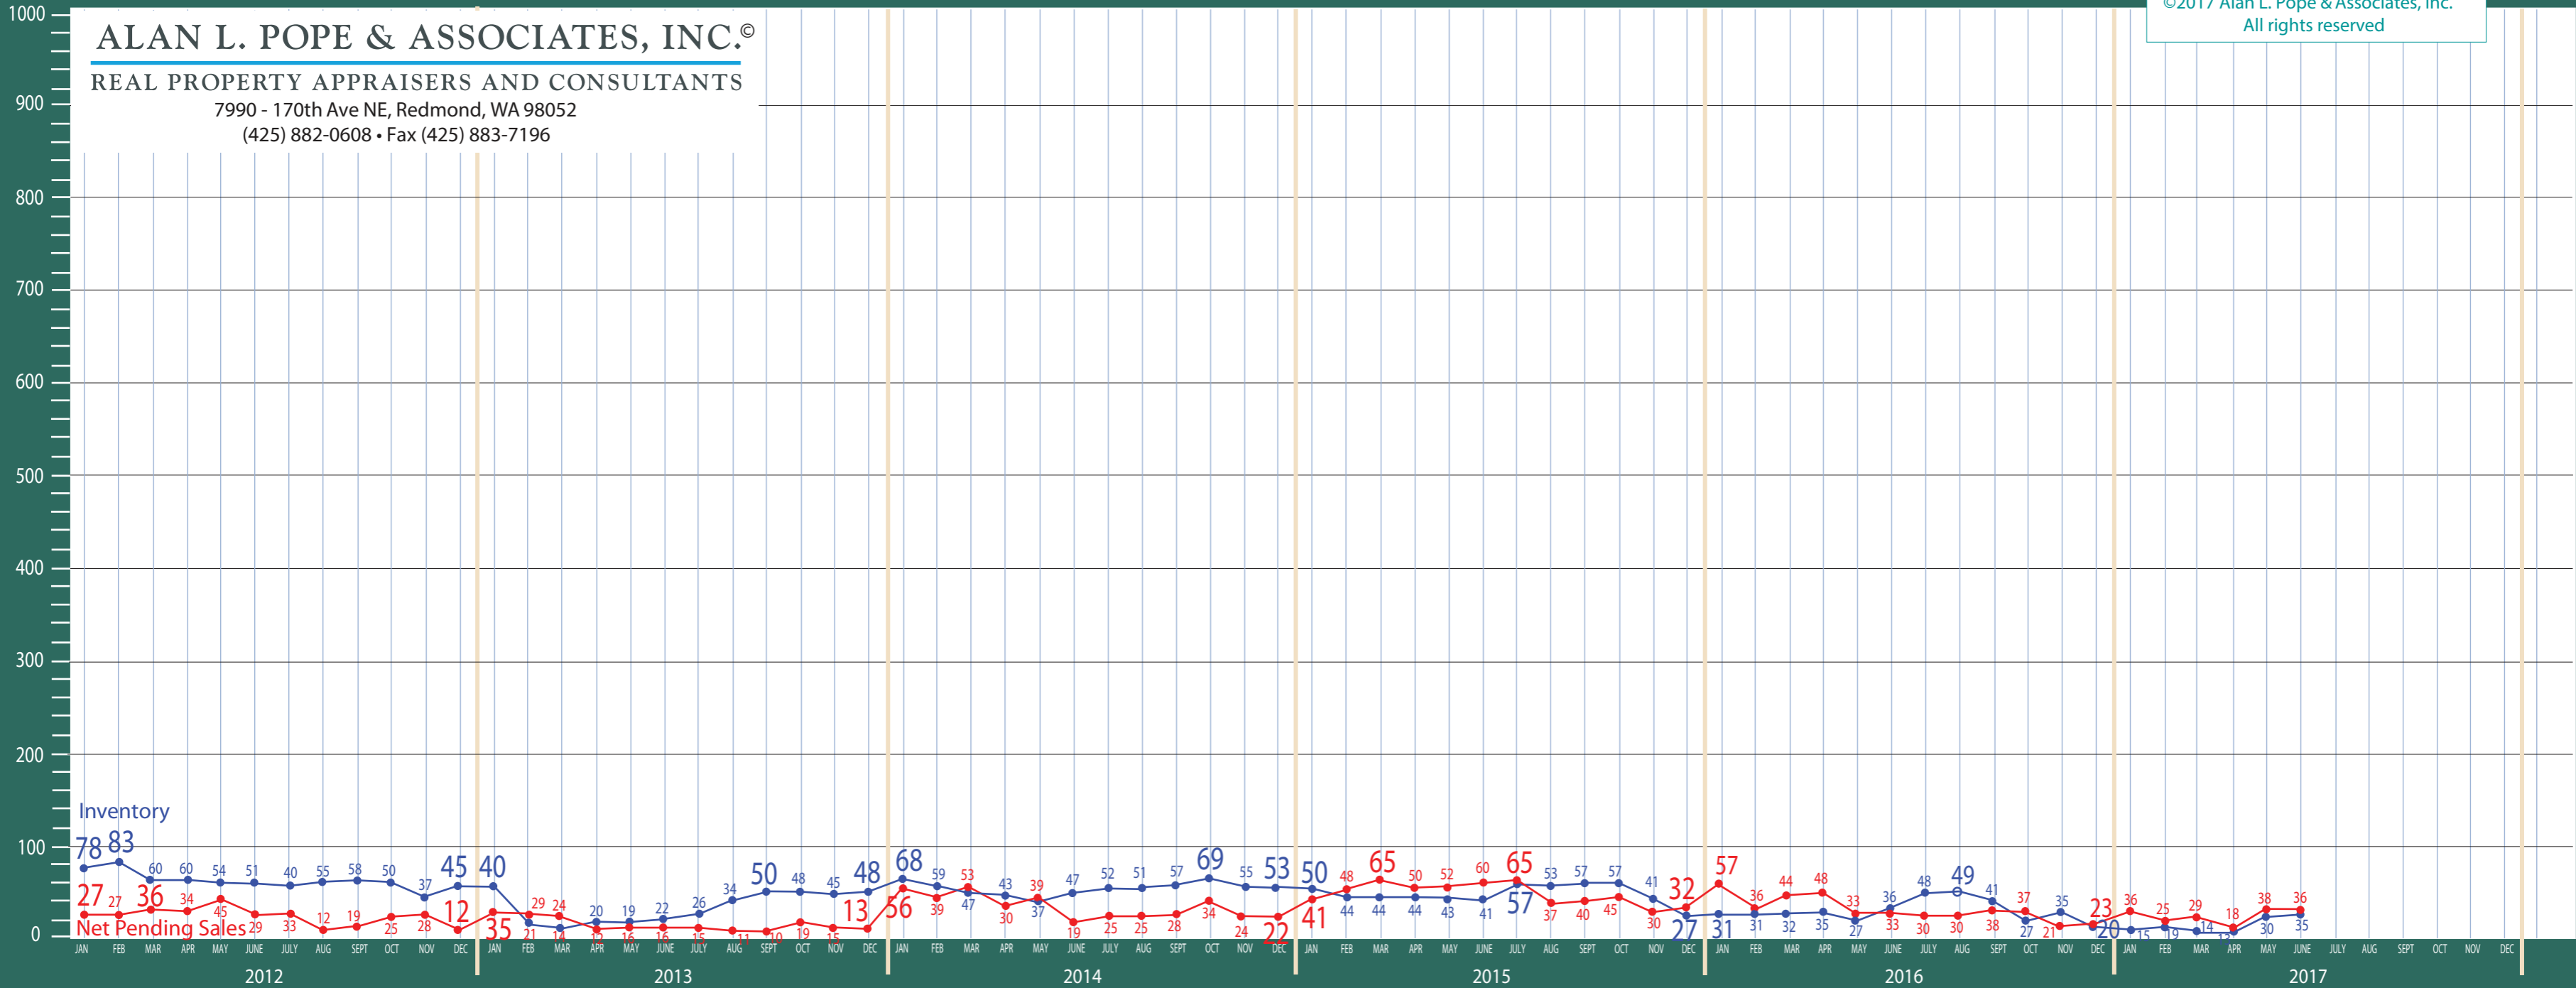

Snohomish County

New Construction - Condo Statistics

ALAN L. POPE & ASSOCIATES, INC.®

REAL PROPERTY APPRAISERS AND CONSULTANTS

7990 - 170th Ave NE, Redmond, WA 98052

(425) 882-0608 • Fax (425) 883-7196

©2017 Alan L. Pope & Associates, Inc.
All rights reserved