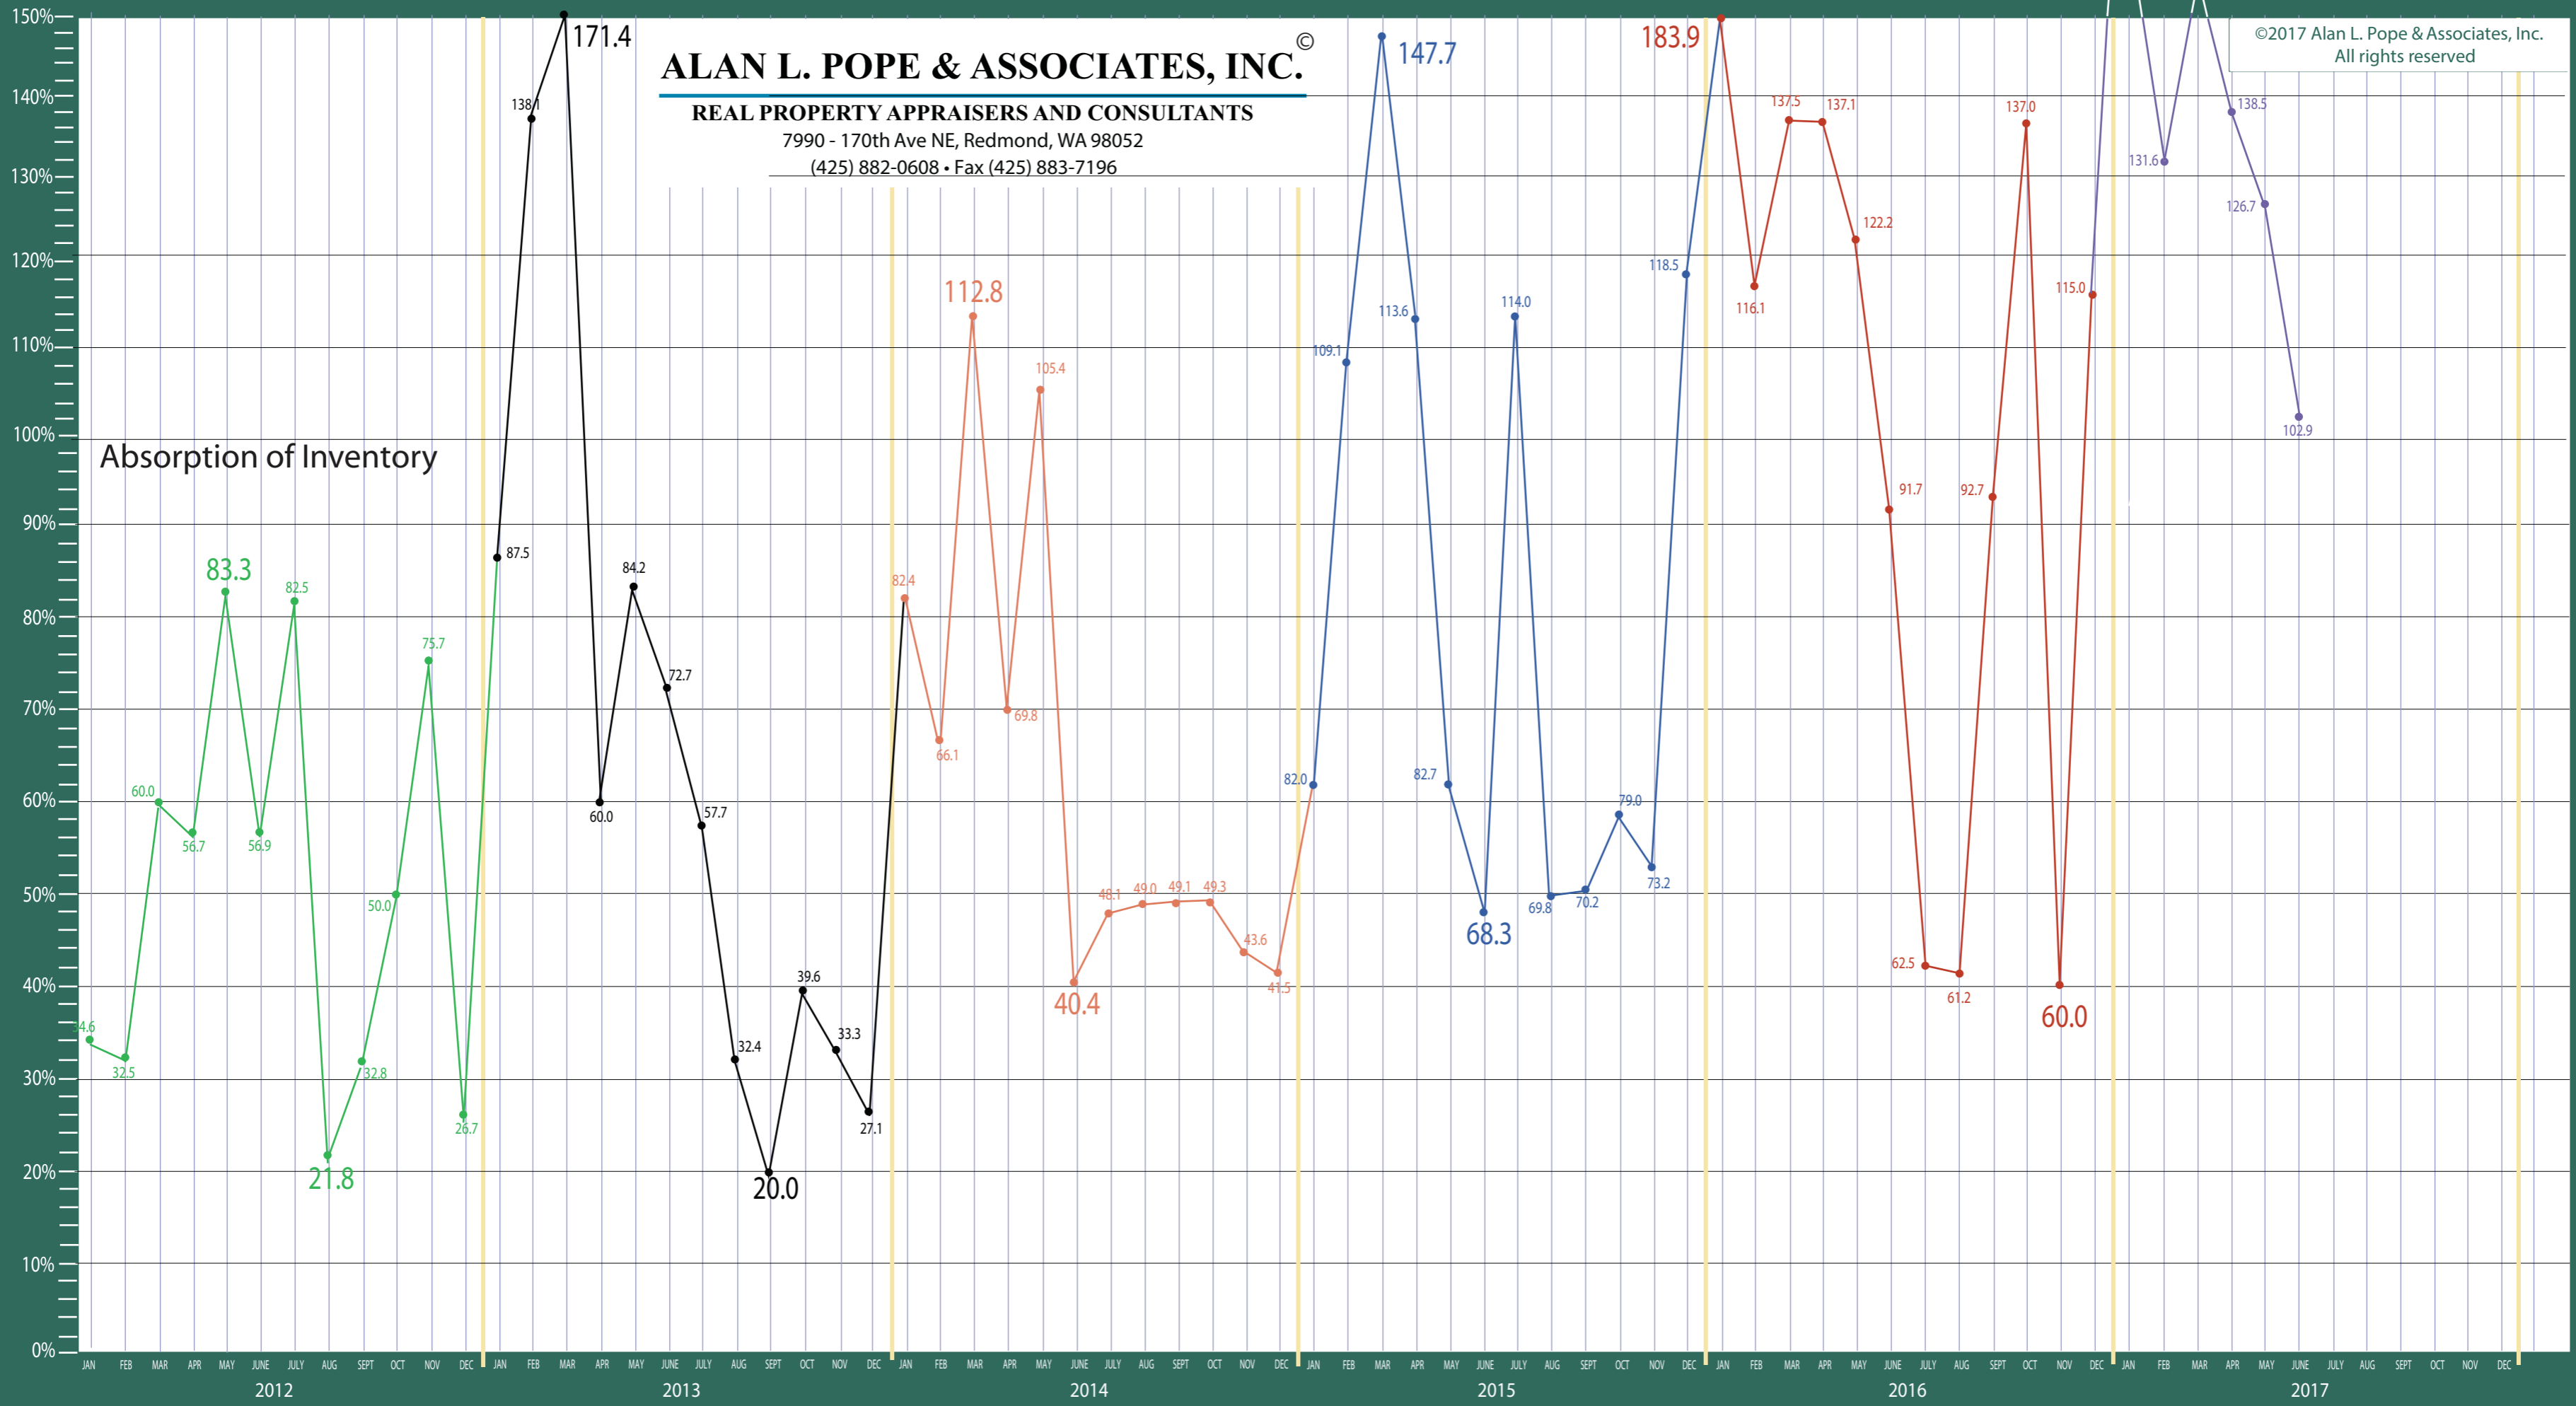

Snohomish County

New Construction - Condo Statistics

ALAN L. POPE & ASSOCIATES, INC.®

REAL PROPERTY APPRAISERS AND CONSULTANTS

7990 - 170th Ave NE, Redmond, WA 98052

(425) 882-0608 • Fax (425) 883-7196

©2017 Alan L. Pope & Associates, Inc.
All rights reserved

ALAN L. POPE & ASSOCIATES, INC. ©
 REAL PROPERTY APPRAISERS AND CONSULTANTS
 7990 - 170th Ave NE, Redmond, WA 98052
 (425) 882-0608 • Fax (425) 883-7196

©2017 Alan L. Pope & Associates, Inc.
 All rights reserved

Absorption of Inventory