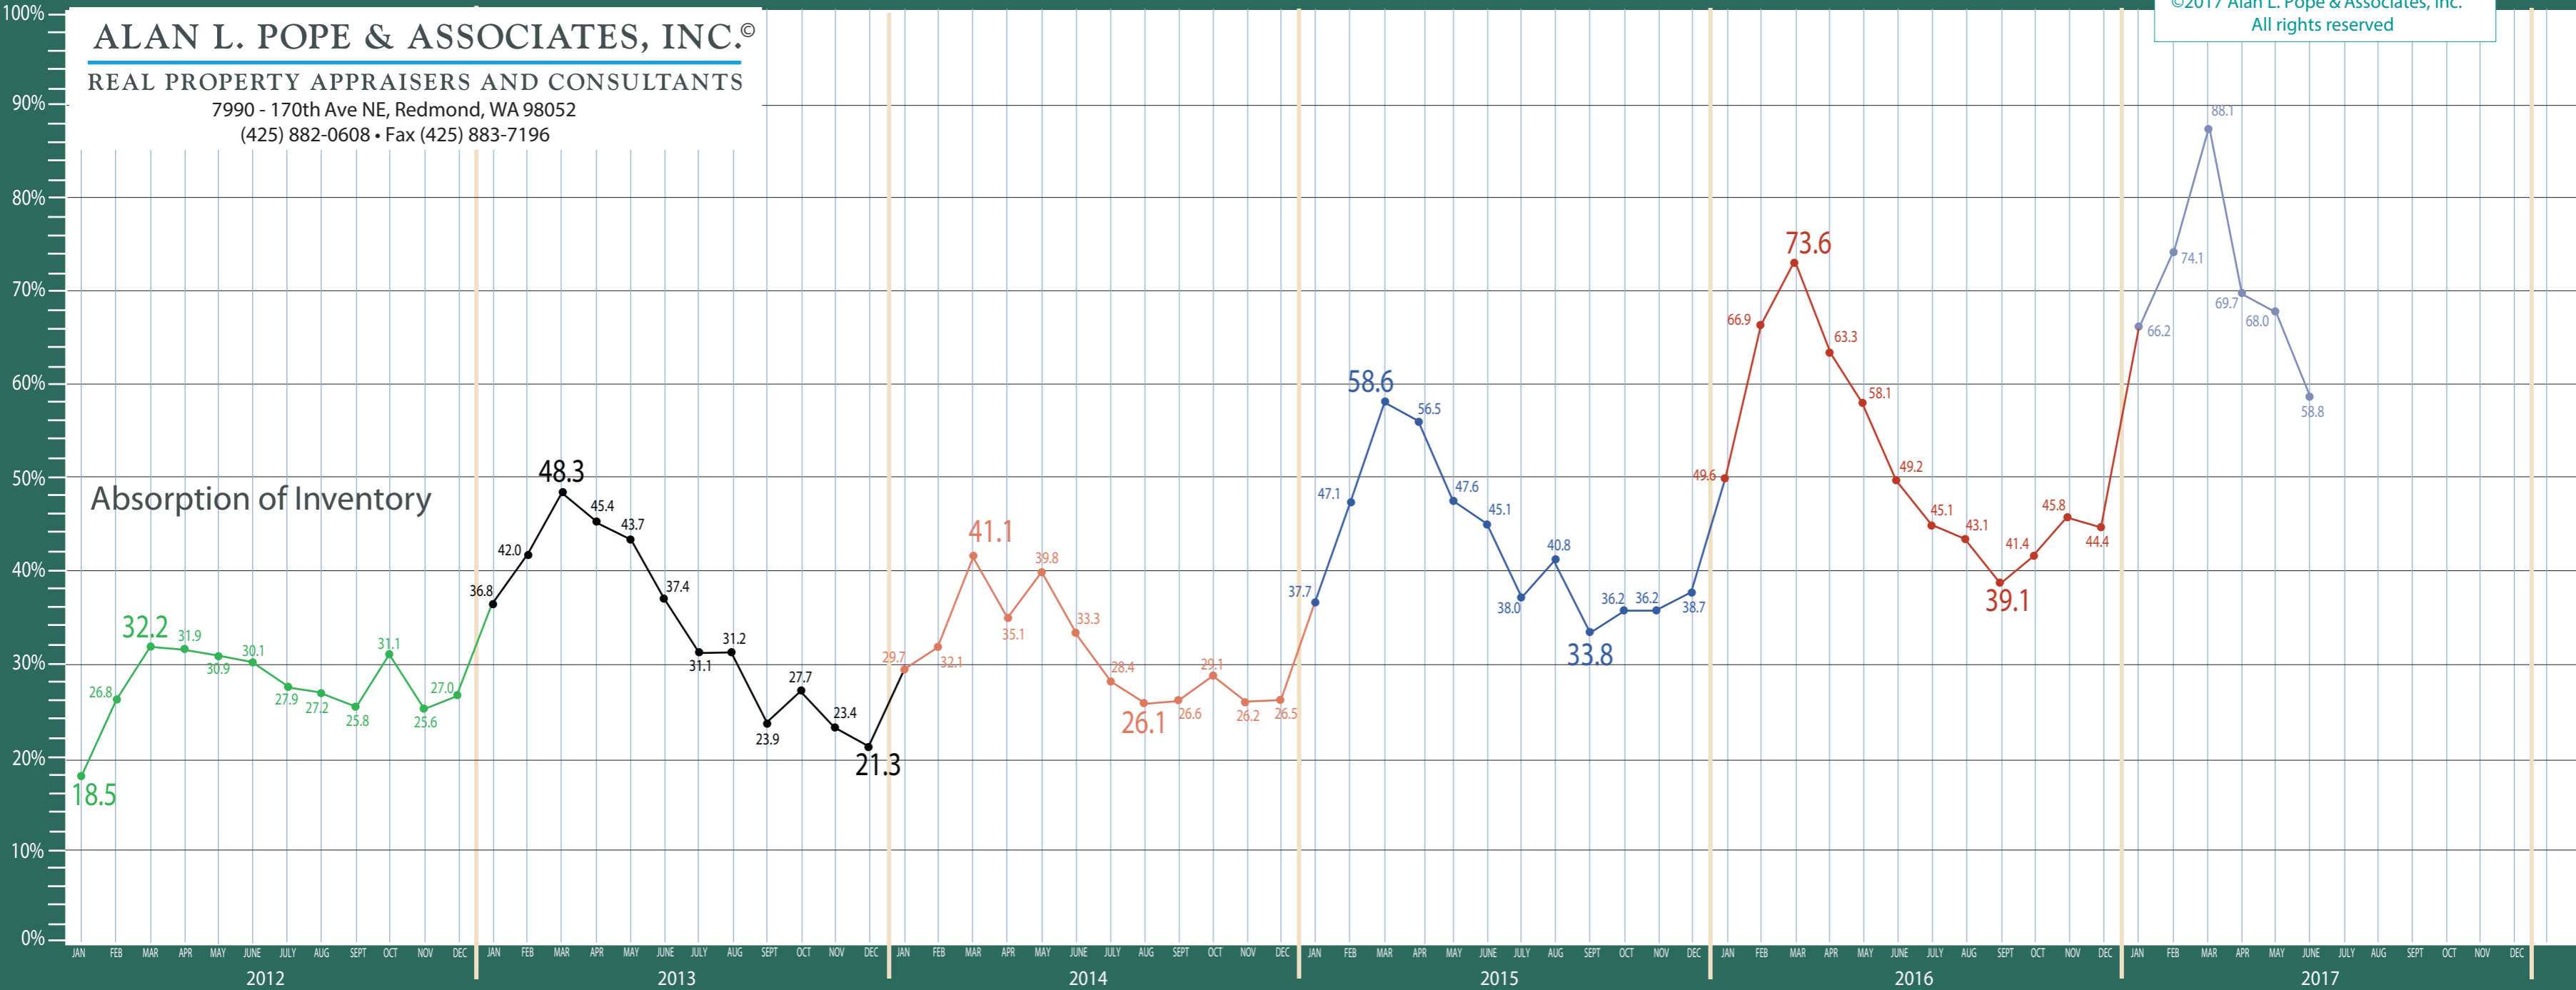

Puget Sound Region

New Construction - Residential & Condo Statistics

ALAN L. POPE & ASSOCIATES, INC.®

REAL PROPERTY APPRAISERS AND CONSULTANTS

7990 - 170th Ave NE, Redmond, WA 98052

(425) 882-0608 • Fax (425) 883-7196

©2017 Alan L. Pope & Associates, Inc.
All rights reserved

Absorption of Inventory