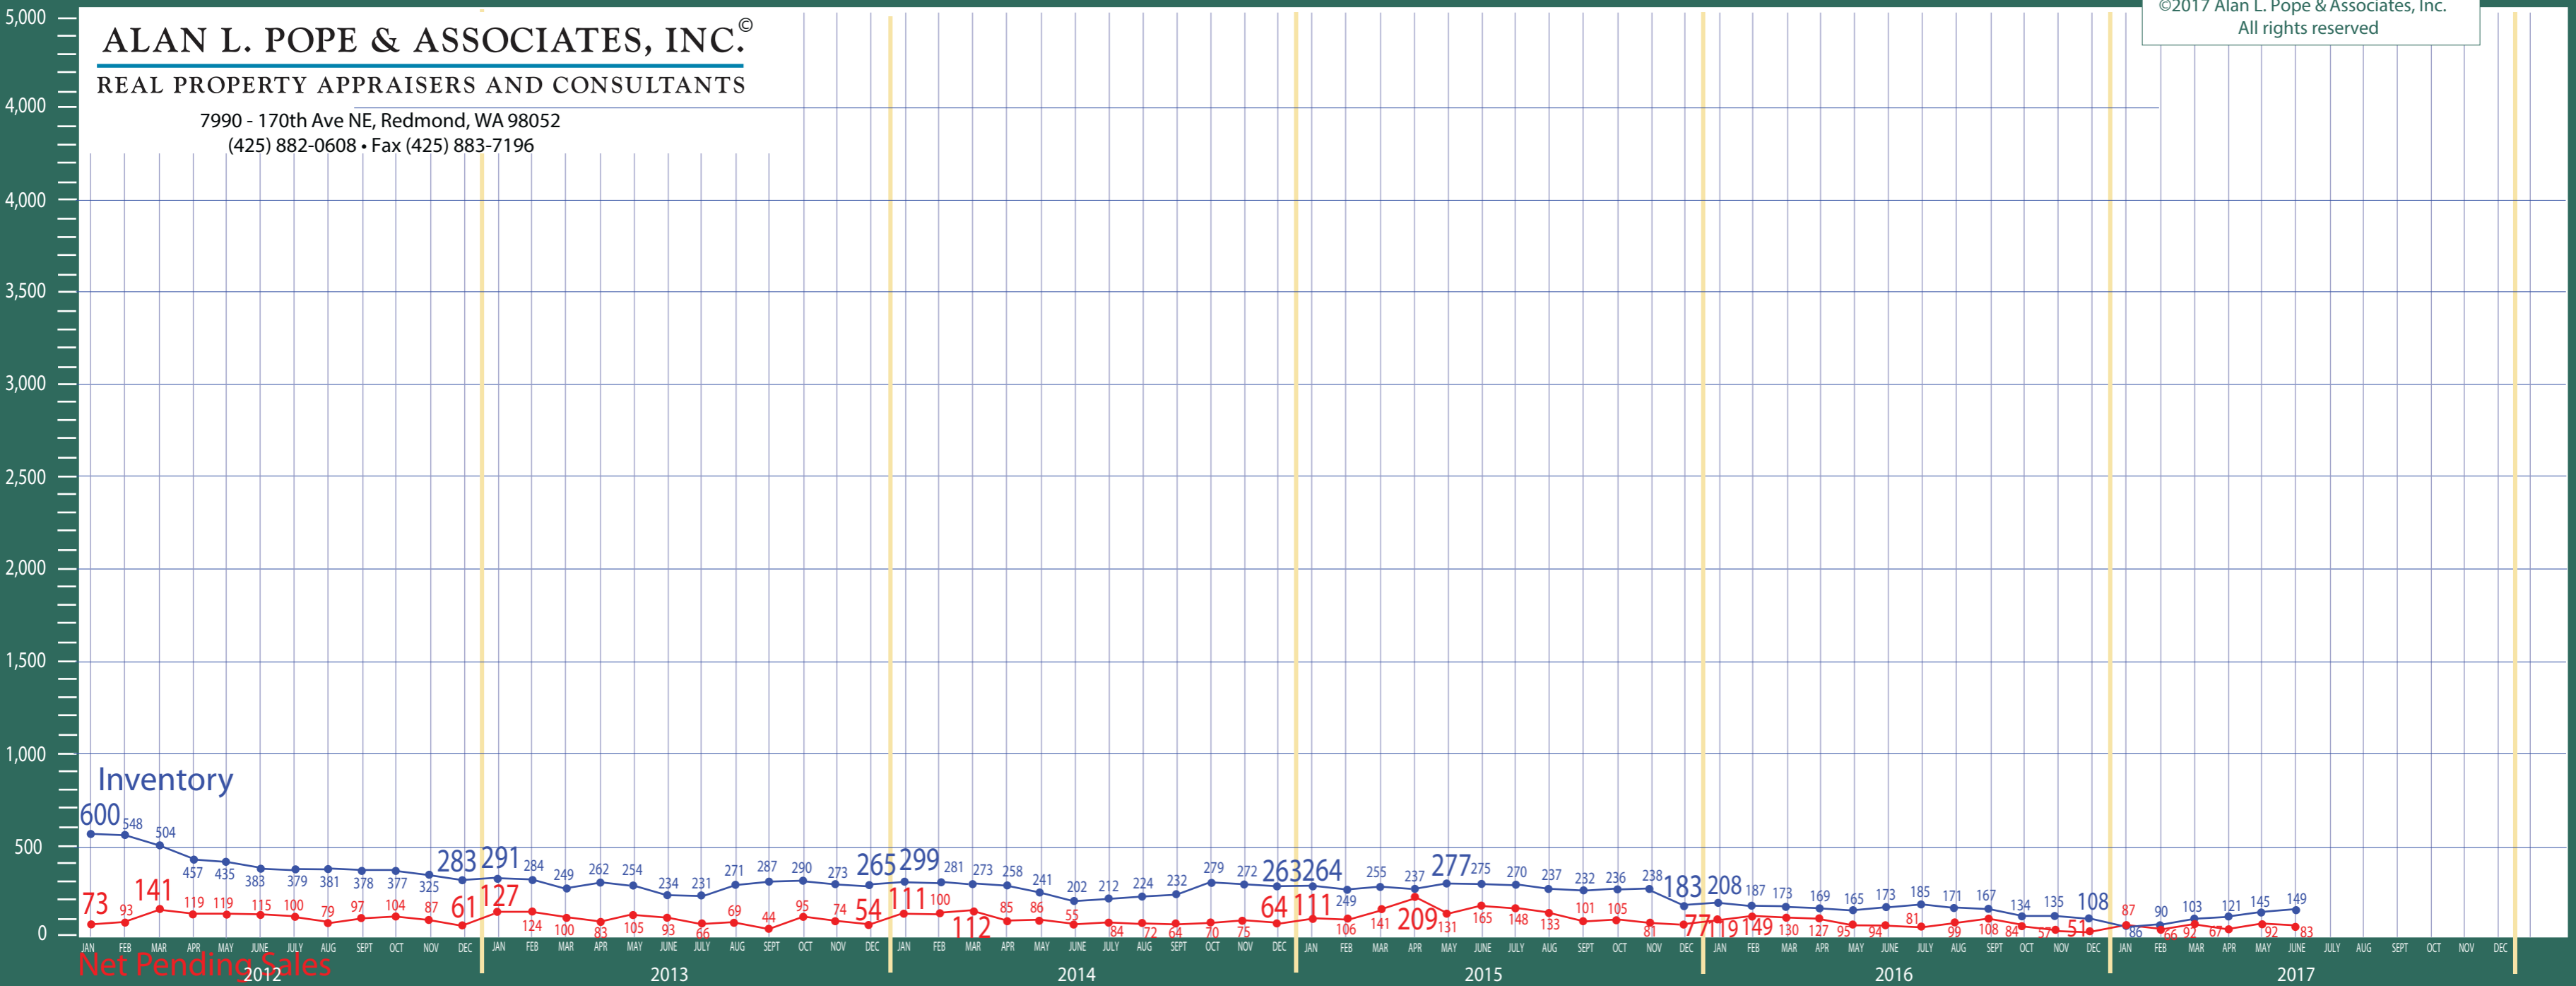

Puget Sound Region

New Construction - Condo Statistics

©2017 Alan L. Pope & Associates, Inc.
All rights reserved

ALAN L. POPE & ASSOCIATES, INC.®

REAL PROPERTY APPRAISERS AND CONSULTANTS

7990 - 170th Ave NE, Redmond, WA 98052
(425) 882-0608 • Fax (425) 883-7196

Information Provided by The Northwest Multiple Listing Service

Puget Sound Region

New Construction - Condo Statistics

ALAN L. POPE & ASSOCIATES, INC.
 REAL PROPERTY APPRAISERS AND CONSULTANTS
 7990 - 170th Ave NE, Redmond, WA 98052
 (425) 882-0608 • Fax (425) 883-7196