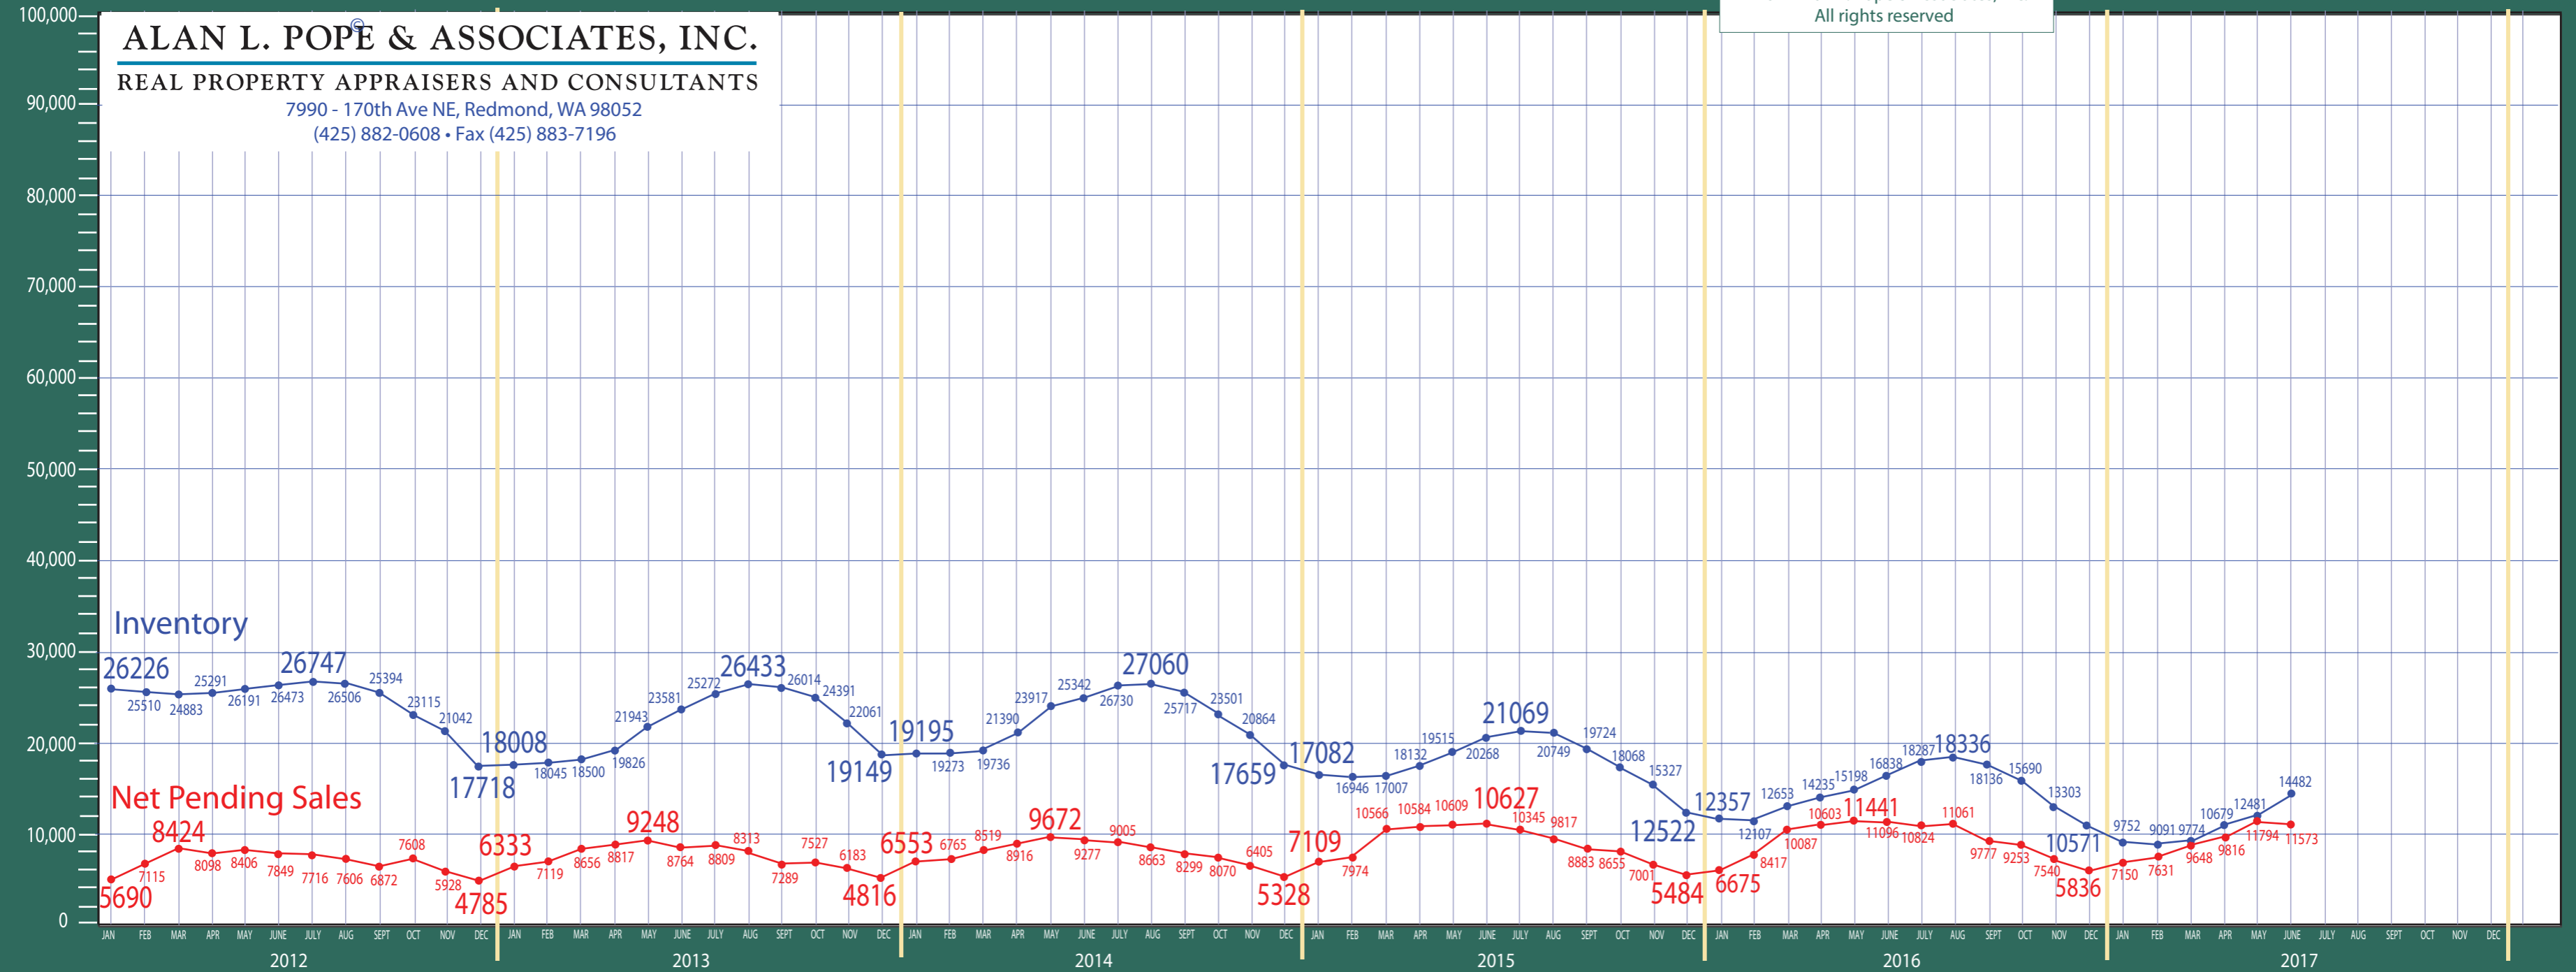

Puget Sound Region

Listing Residential & Condo Only

©2017 Alan L. Pope & Associates, Inc.
All rights reserved

ALAN L. POPE & ASSOCIATES, INC.

REAL PROPERTY APPRAISERS AND CONSULTANTS

7990 - 170th Ave NE, Redmond, WA 98052
(425) 882-0608 • Fax (425) 883-7196