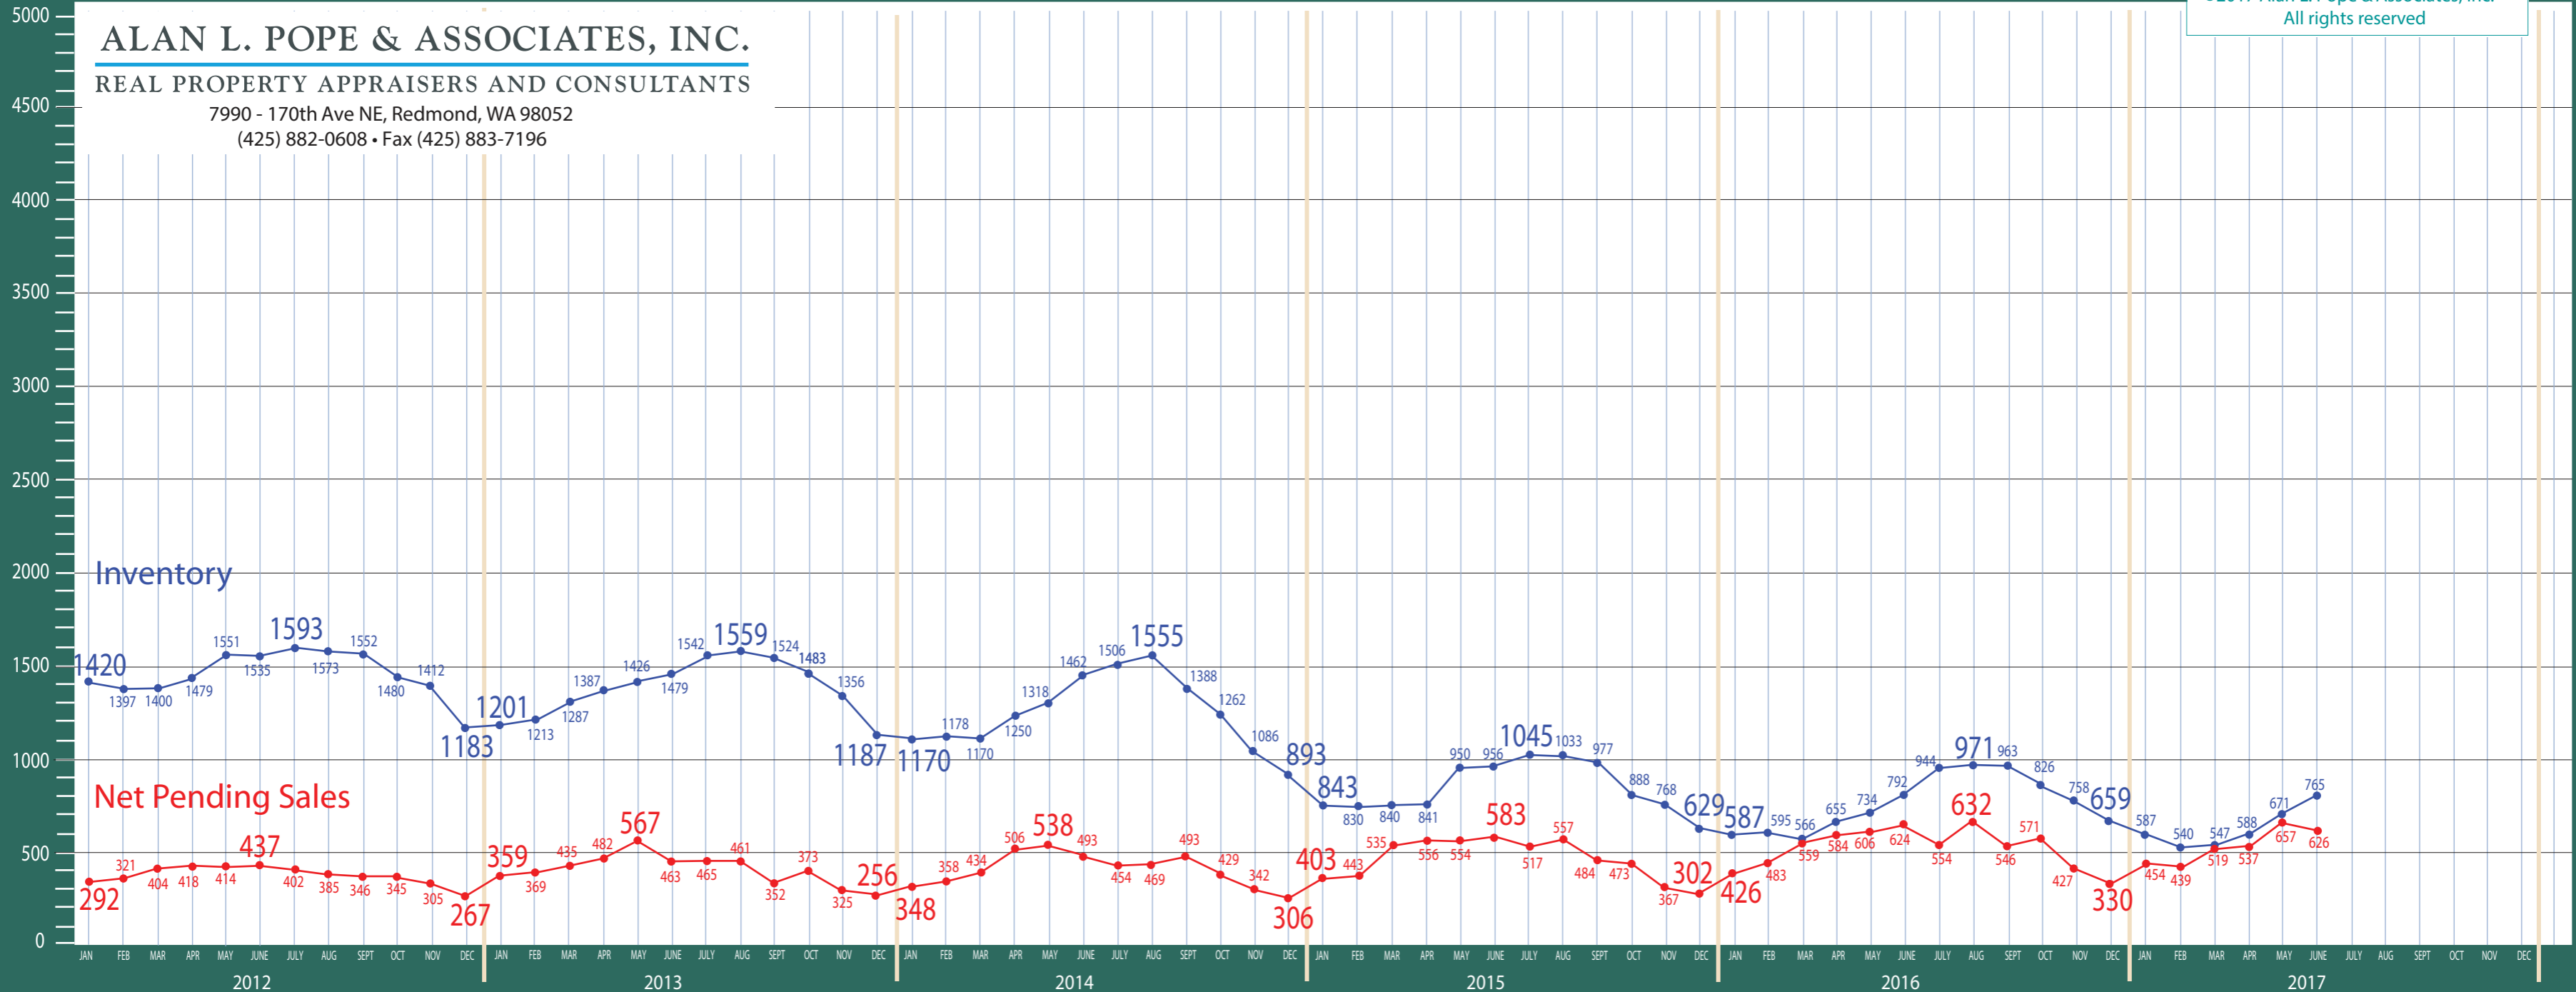

ALAN L. POPE & ASSOCIATES, INC.

REAL PROPERTY APPRAISERS AND CONSULTANTS

7990 - 170th Ave NE, Redmond, WA 98052
(425) 882-0608 • Fax (425) 883-7196

Kitsap County

Absorption of Inventory Residential & Condo Only

ALAN L. POPE & ASSOCIATES, INC.

REAL PROPERTY APPRAISERS AND CONSULTANTS

7990 - 170th Ave NE, Redmond, WA 98052
 (425) 882-0608 • Fax (425) 883-7196

©2017 Alan L. Pope & Associates, Inc.
 All rights reserved