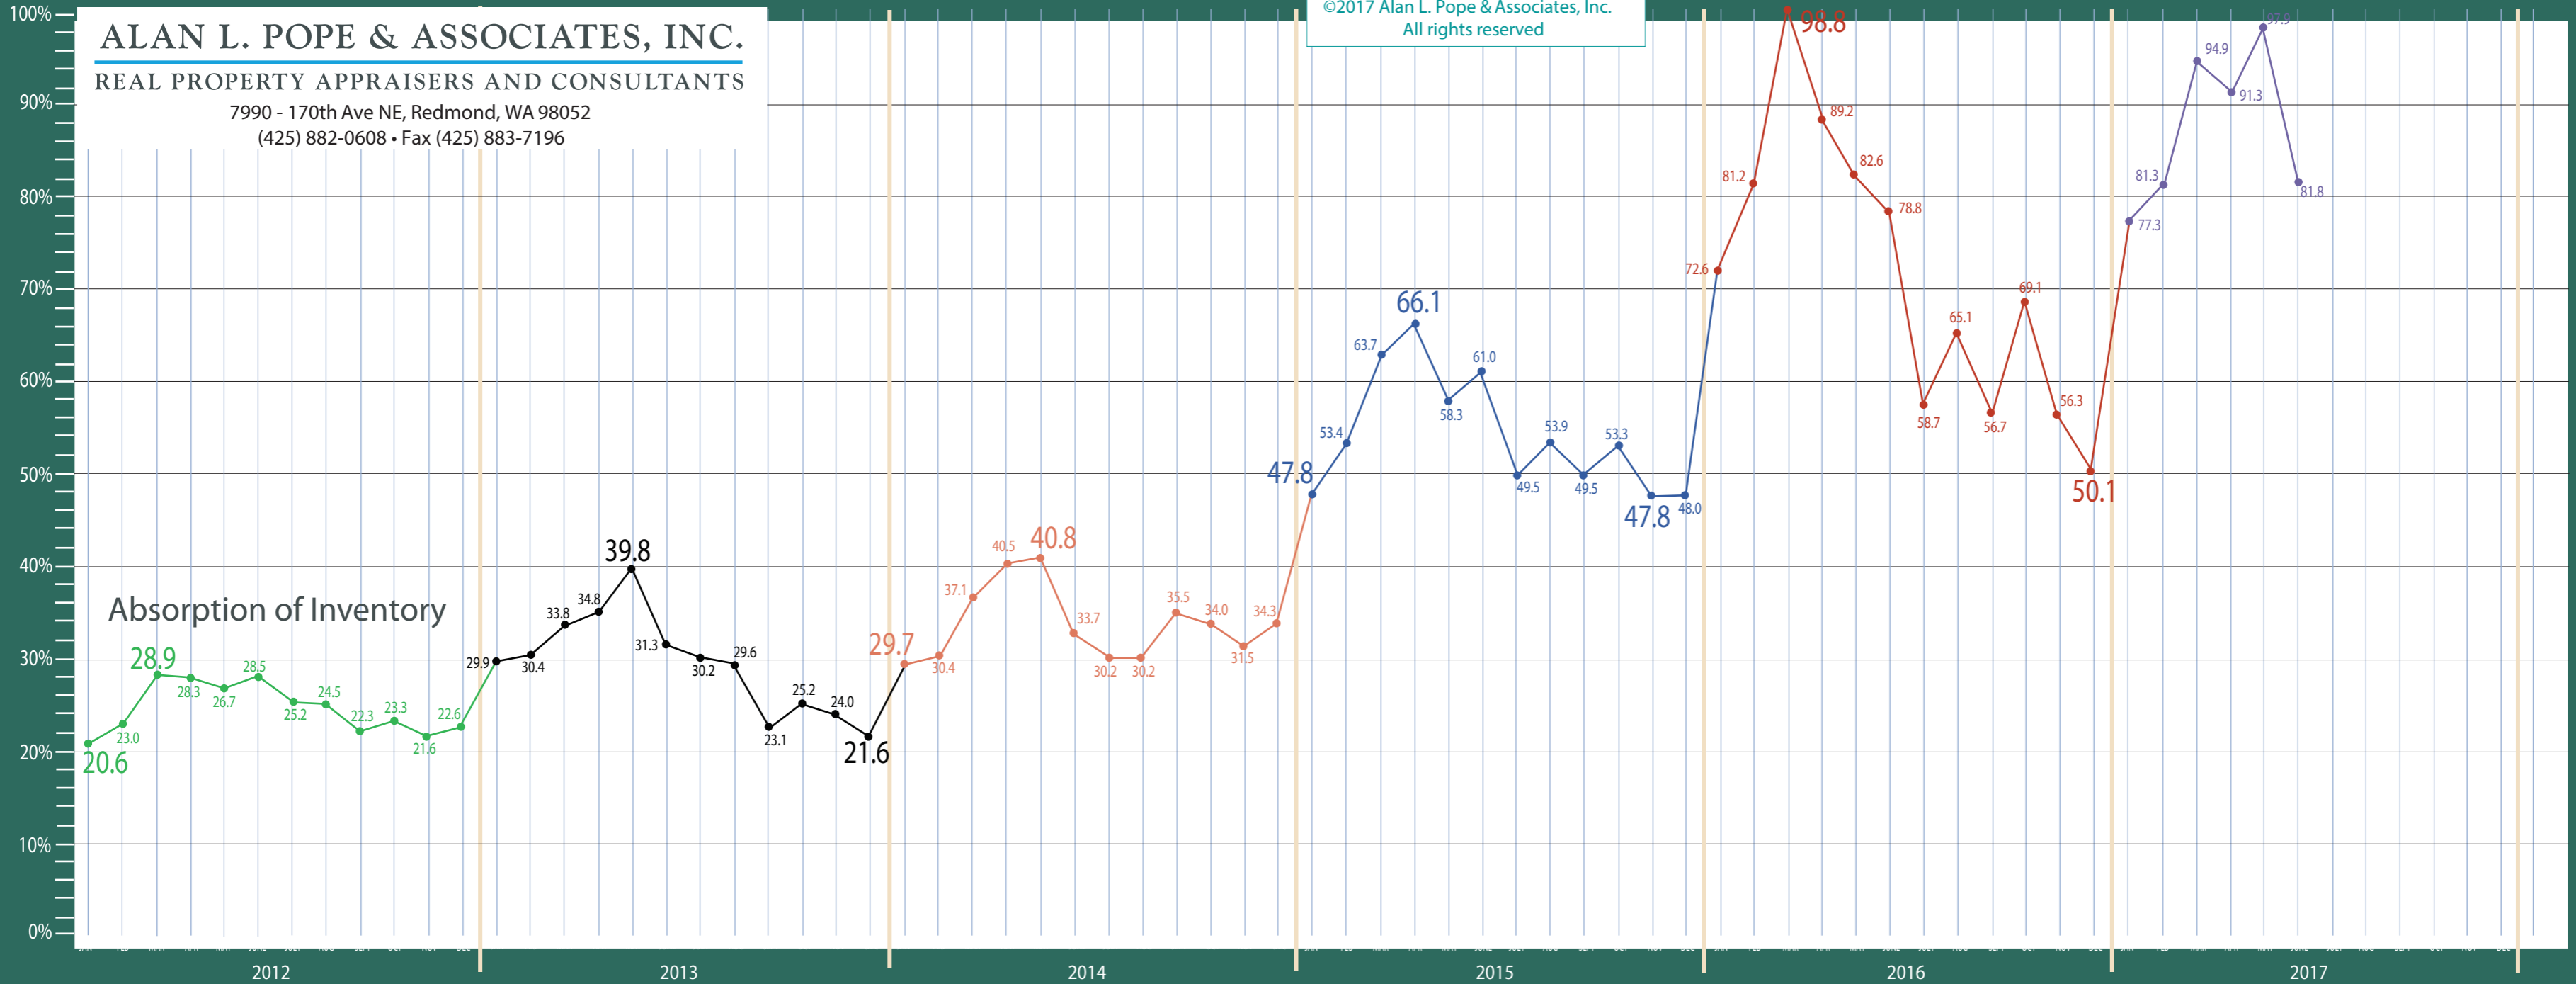

Kitsap County

Absorption of Inventory Residential & Condo Only

ALAN L. POPE & ASSOCIATES, INC.

REAL PROPERTY APPRAISERS AND CONSULTANTS

7990 - 170th Ave NE, Redmond, WA 98052
(425) 882-0608 • Fax (425) 883-7196

©2017 Alan L. Pope & Associates, Inc.
All rights reserved

Absorption of Inventory