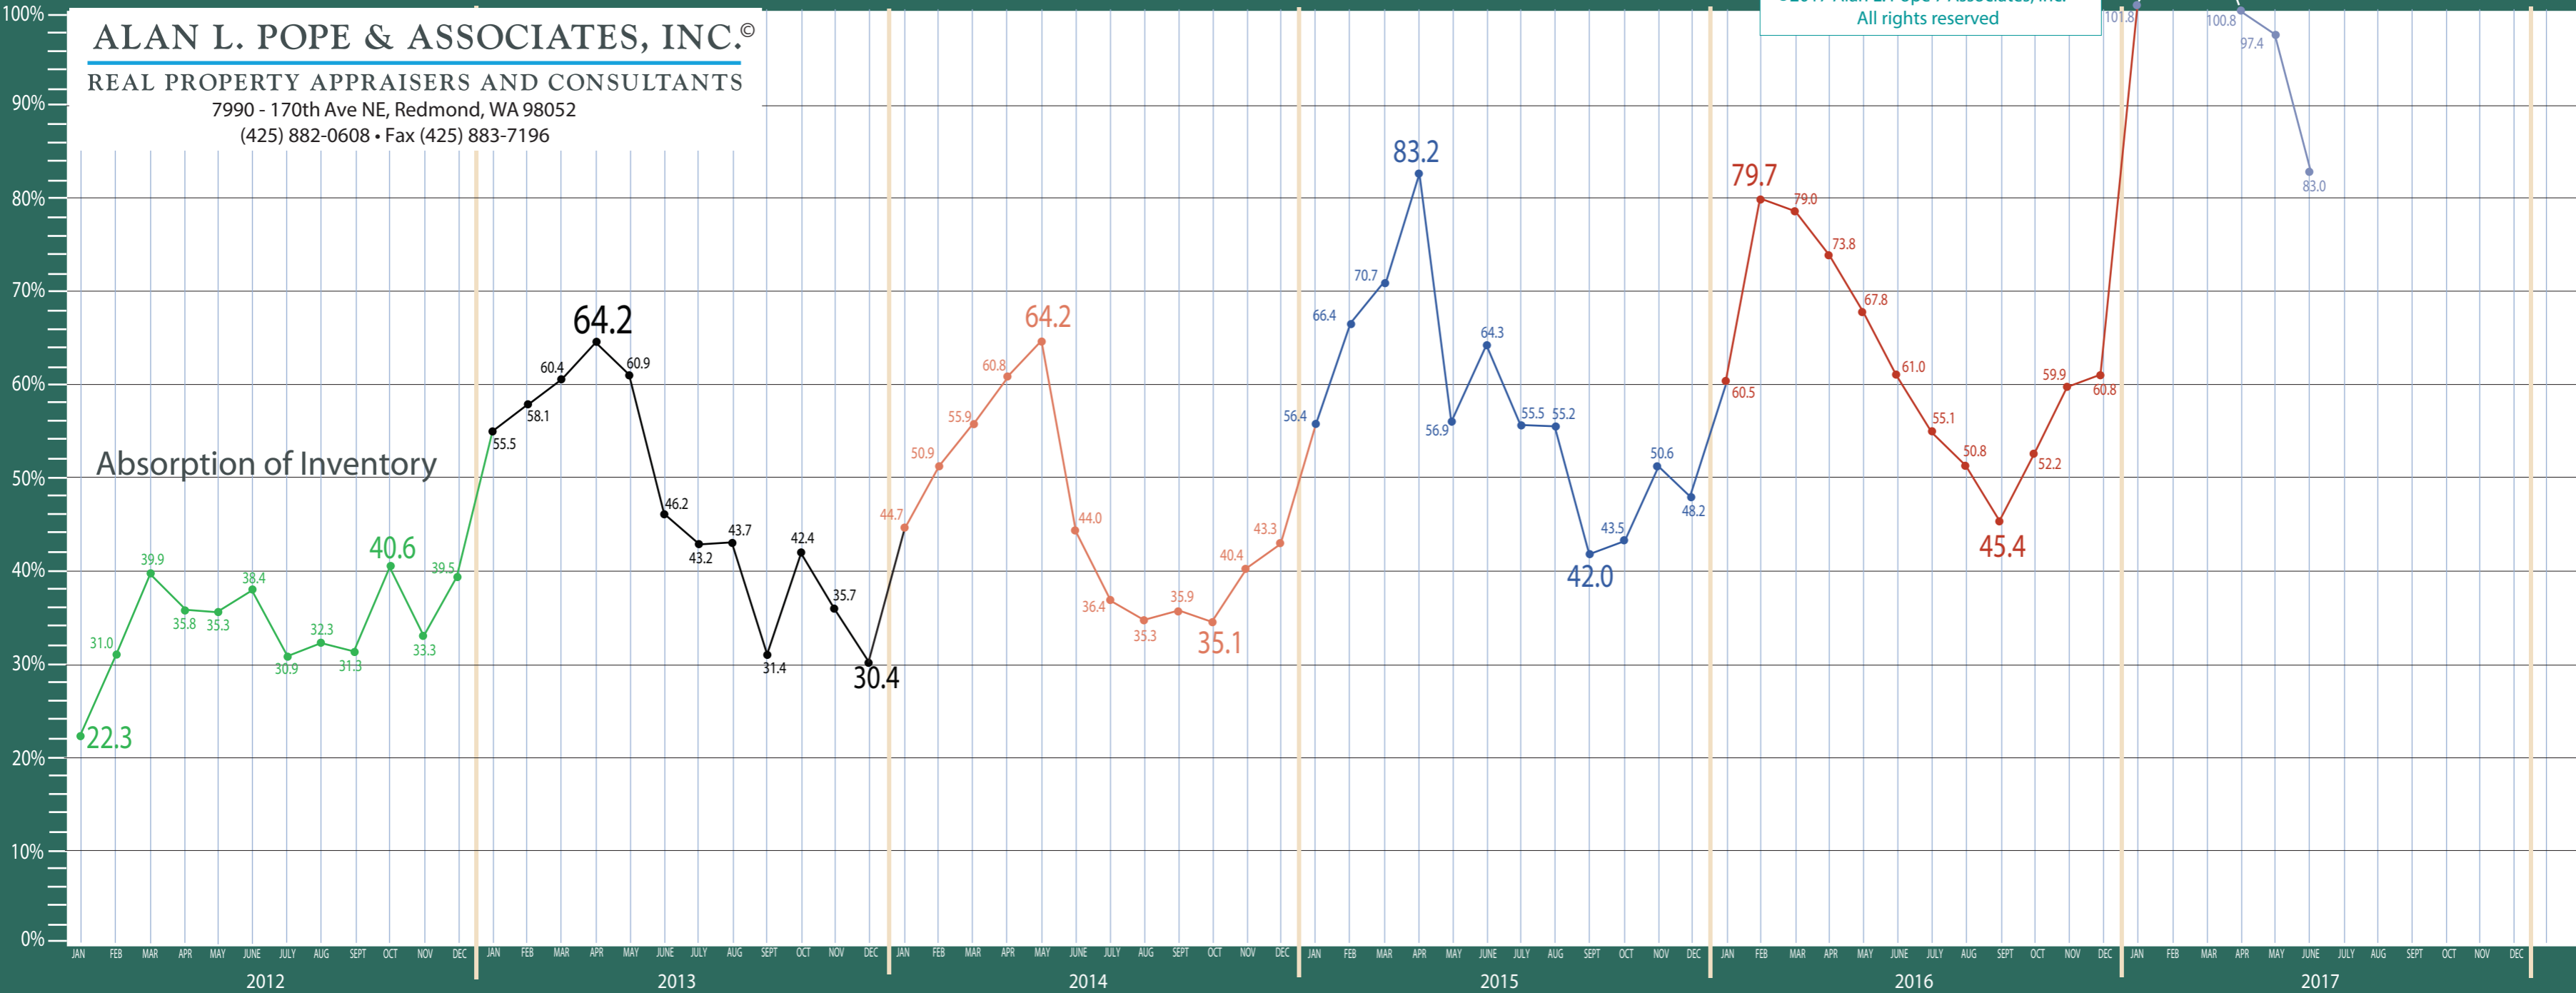

King County

New Construction - Residential & Condo Statistics

ALAN L. POPE & ASSOCIATES, INC.®

REAL PROPERTY APPRAISERS AND CONSULTANTS

7990 - 170th Ave NE, Redmond, WA 98052

(425) 882-0608 • Fax (425) 883-7196

©2017 Alan L. Pope 7 Associates, Inc.
All rights reserved

Absorption of Inventory