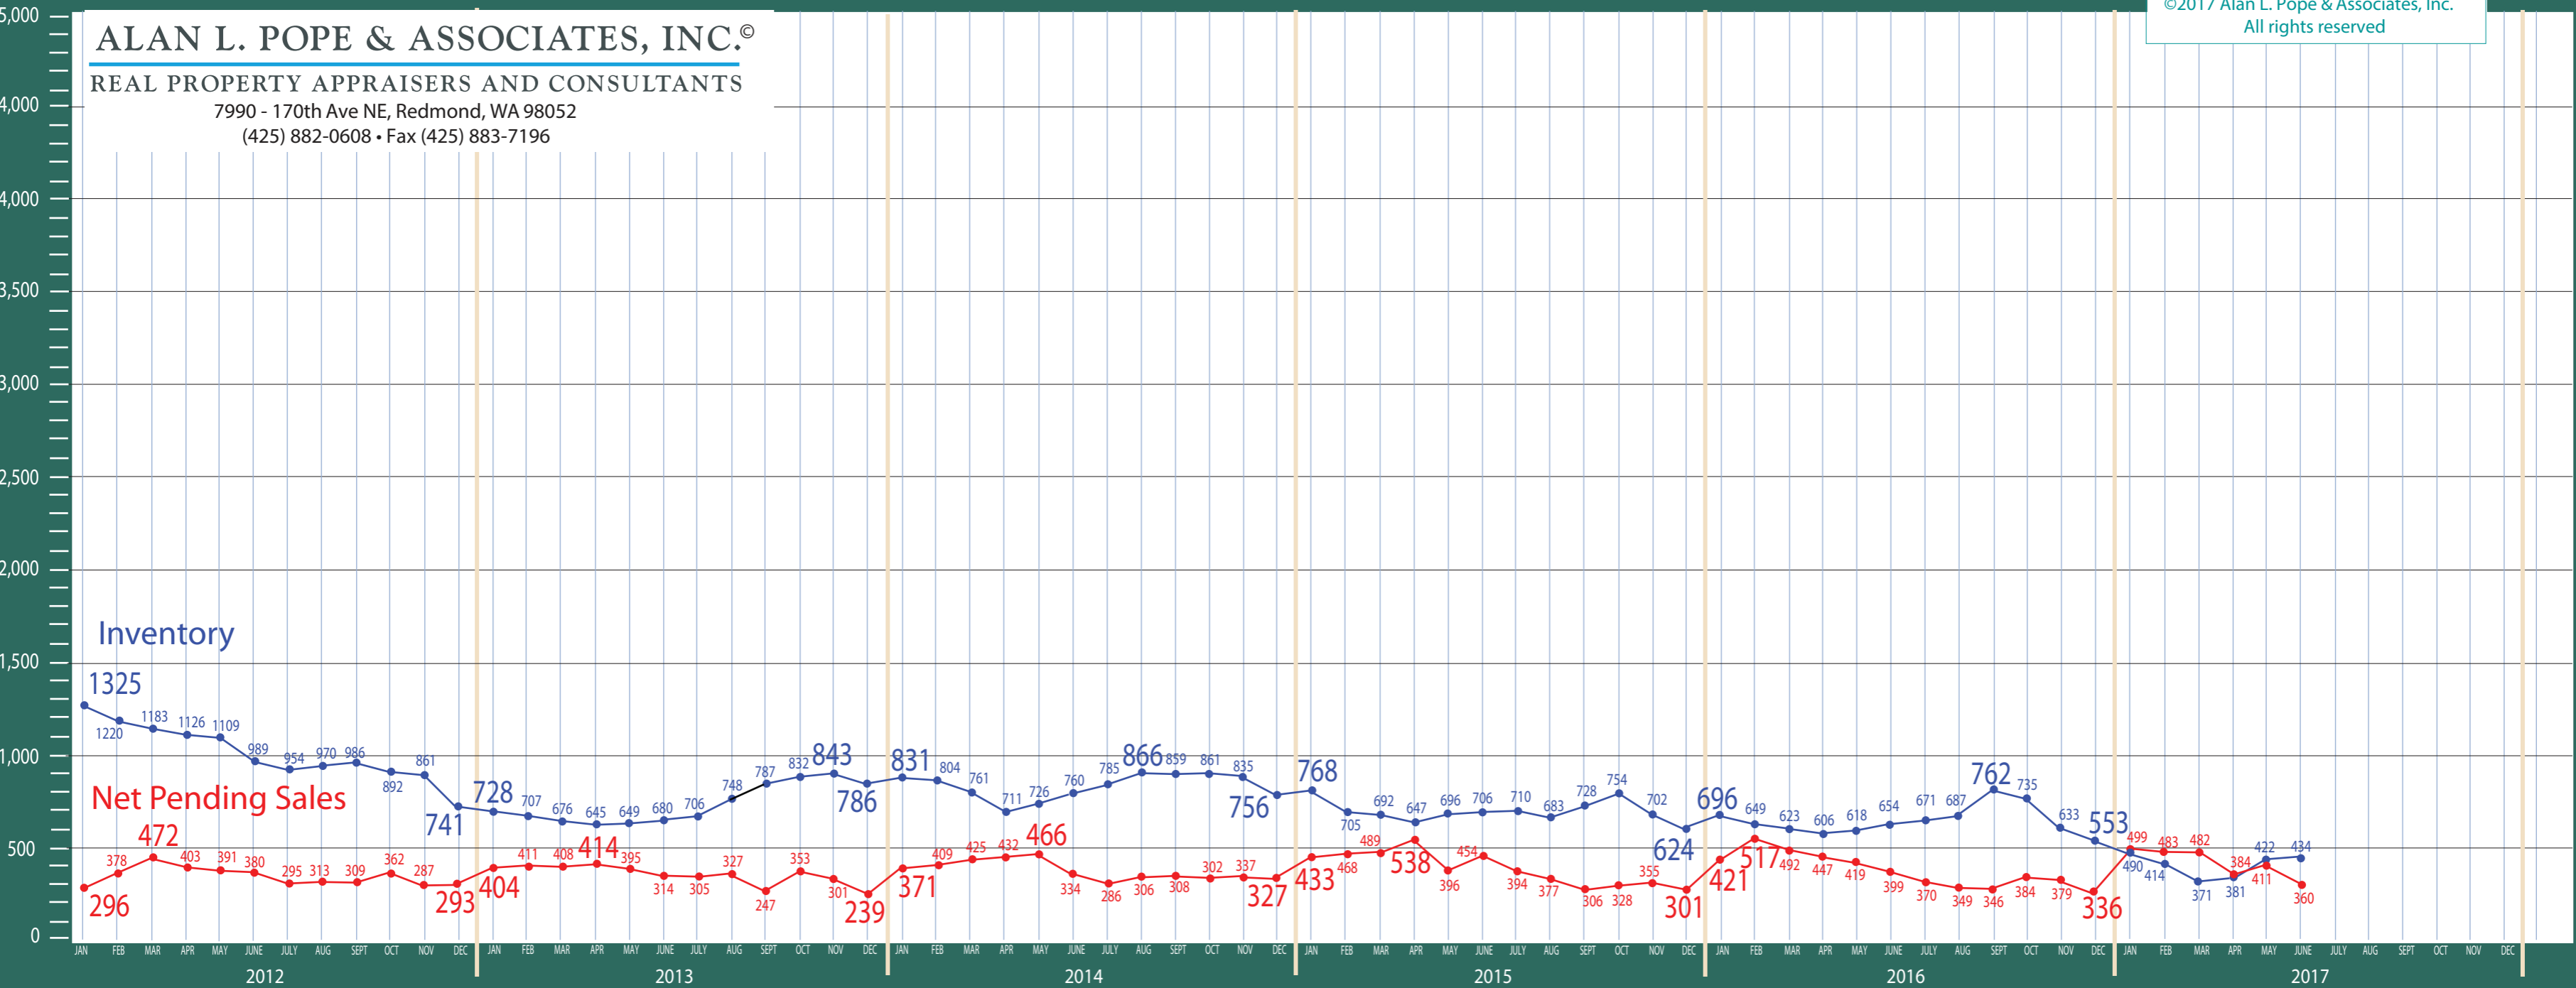

King County

New Construction - Residential & Condo Statistics

ALAN L. POPE & ASSOCIATES, INC.®

REAL PROPERTY APPRAISERS AND CONSULTANTS

7990 - 170th Ave NE, Redmond, WA 98052

(425) 882-0608 • Fax (425) 883-7196

©2017 Alan L. Pope & Associates, Inc.
All rights reserved

Inventory

Net Pending Sales

Information Provided by The Northwest Multiple Listing Service