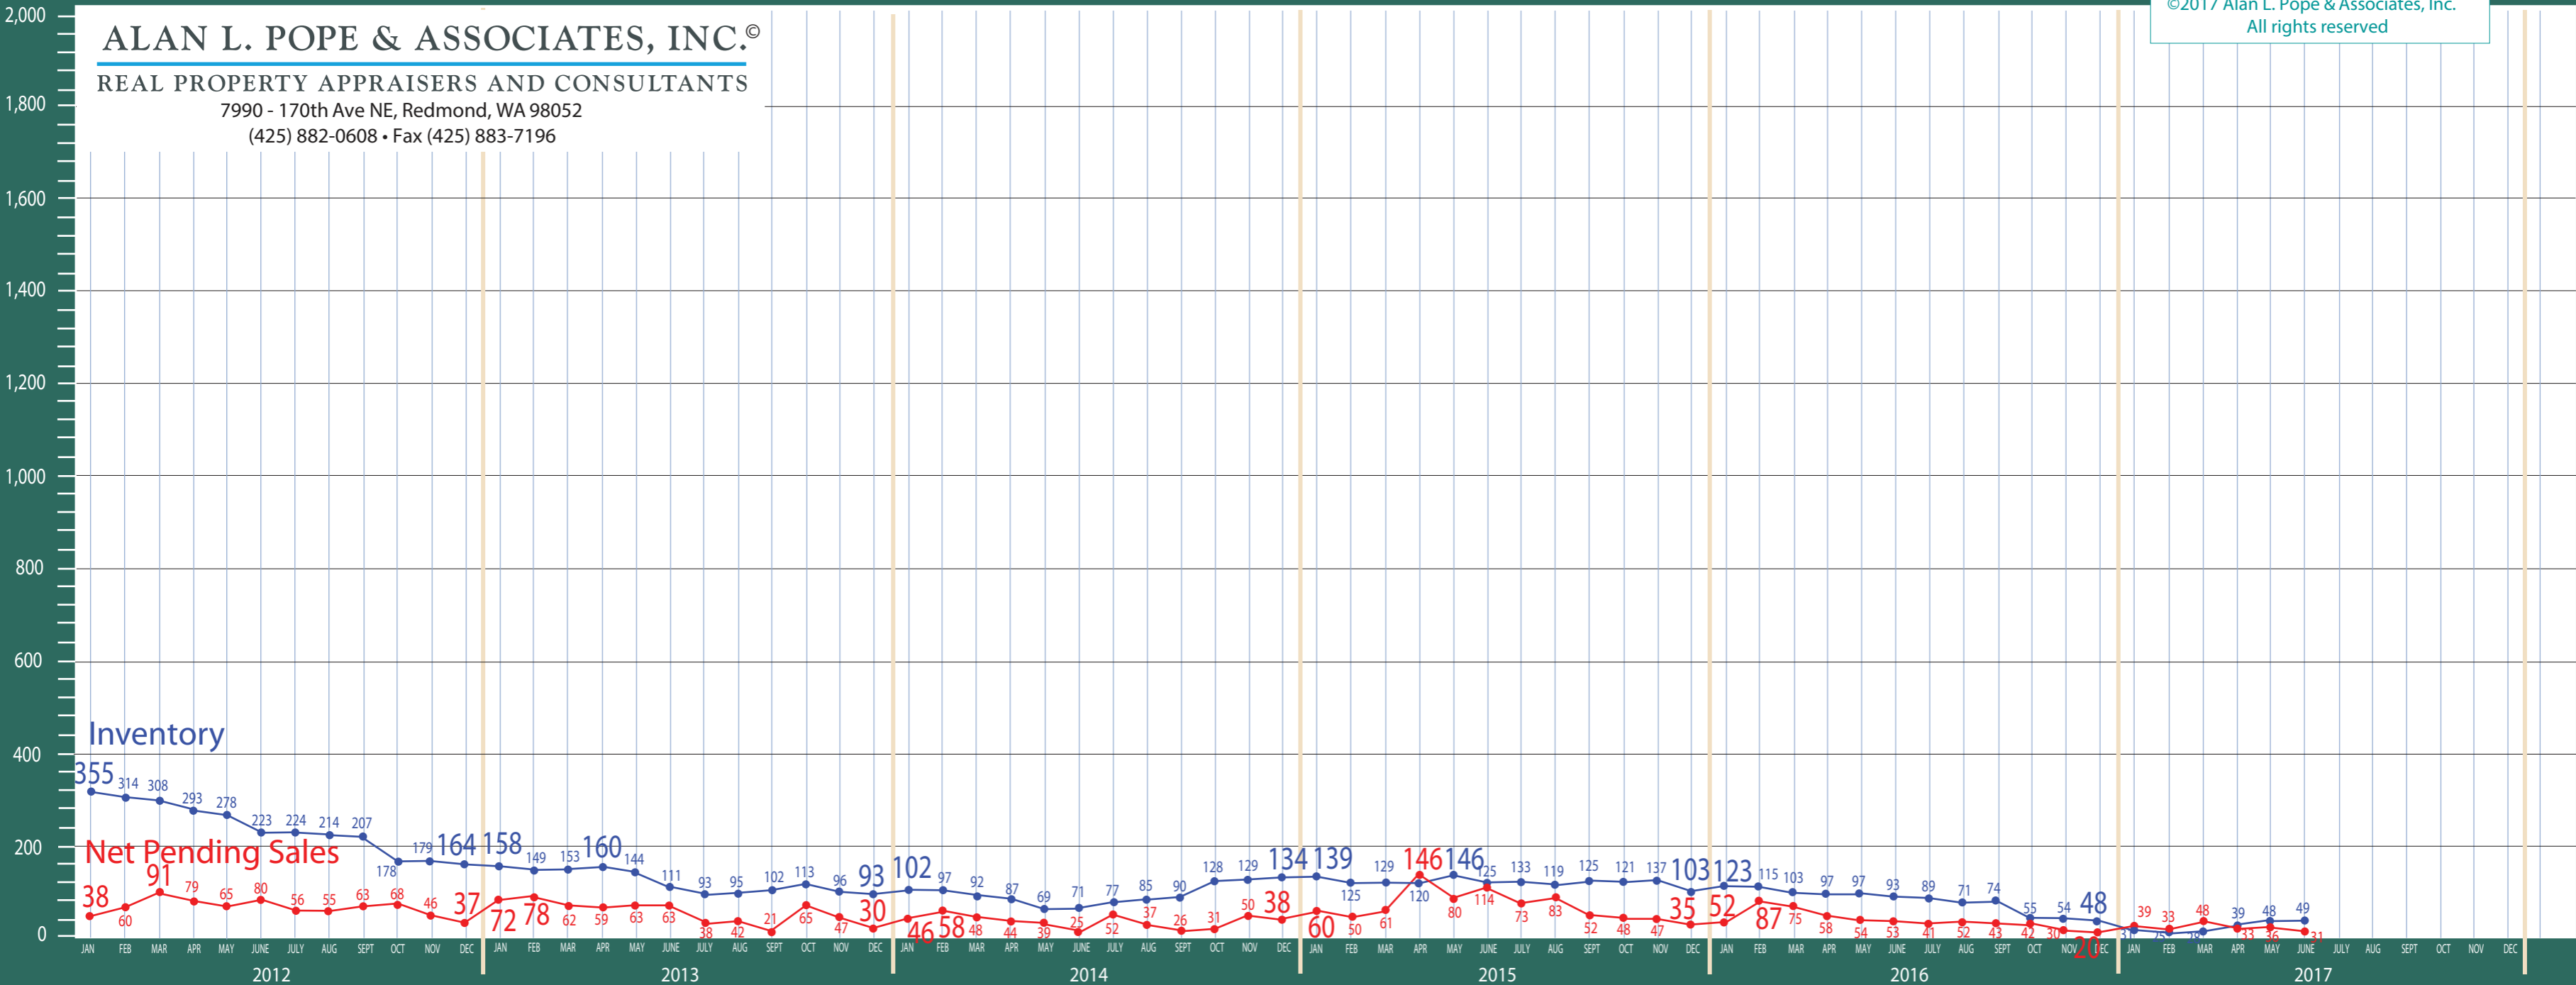

King County

New Construction - Condo Statistics

ALAN L. POPE & ASSOCIATES, INC.®

REAL PROPERTY APPRAISERS AND CONSULTANTS

7990 - 170th Ave NE, Redmond, WA 98052

(425) 882-0608 • Fax (425) 883-7196

©2017 Alan L. Pope & Associates, Inc.
All rights reserved

ALAN L. POPE & ASSOCIATES, INC.®

REAL PROPERTY APPRAISERS AND CONSULTANTS

7990 - 170th Ave NE, Redmond, WA 98052

(425) 882-0608 • Fax (425) 883-7196

©2017 Alan L. Pope & Associates, Inc.
All rights reserved