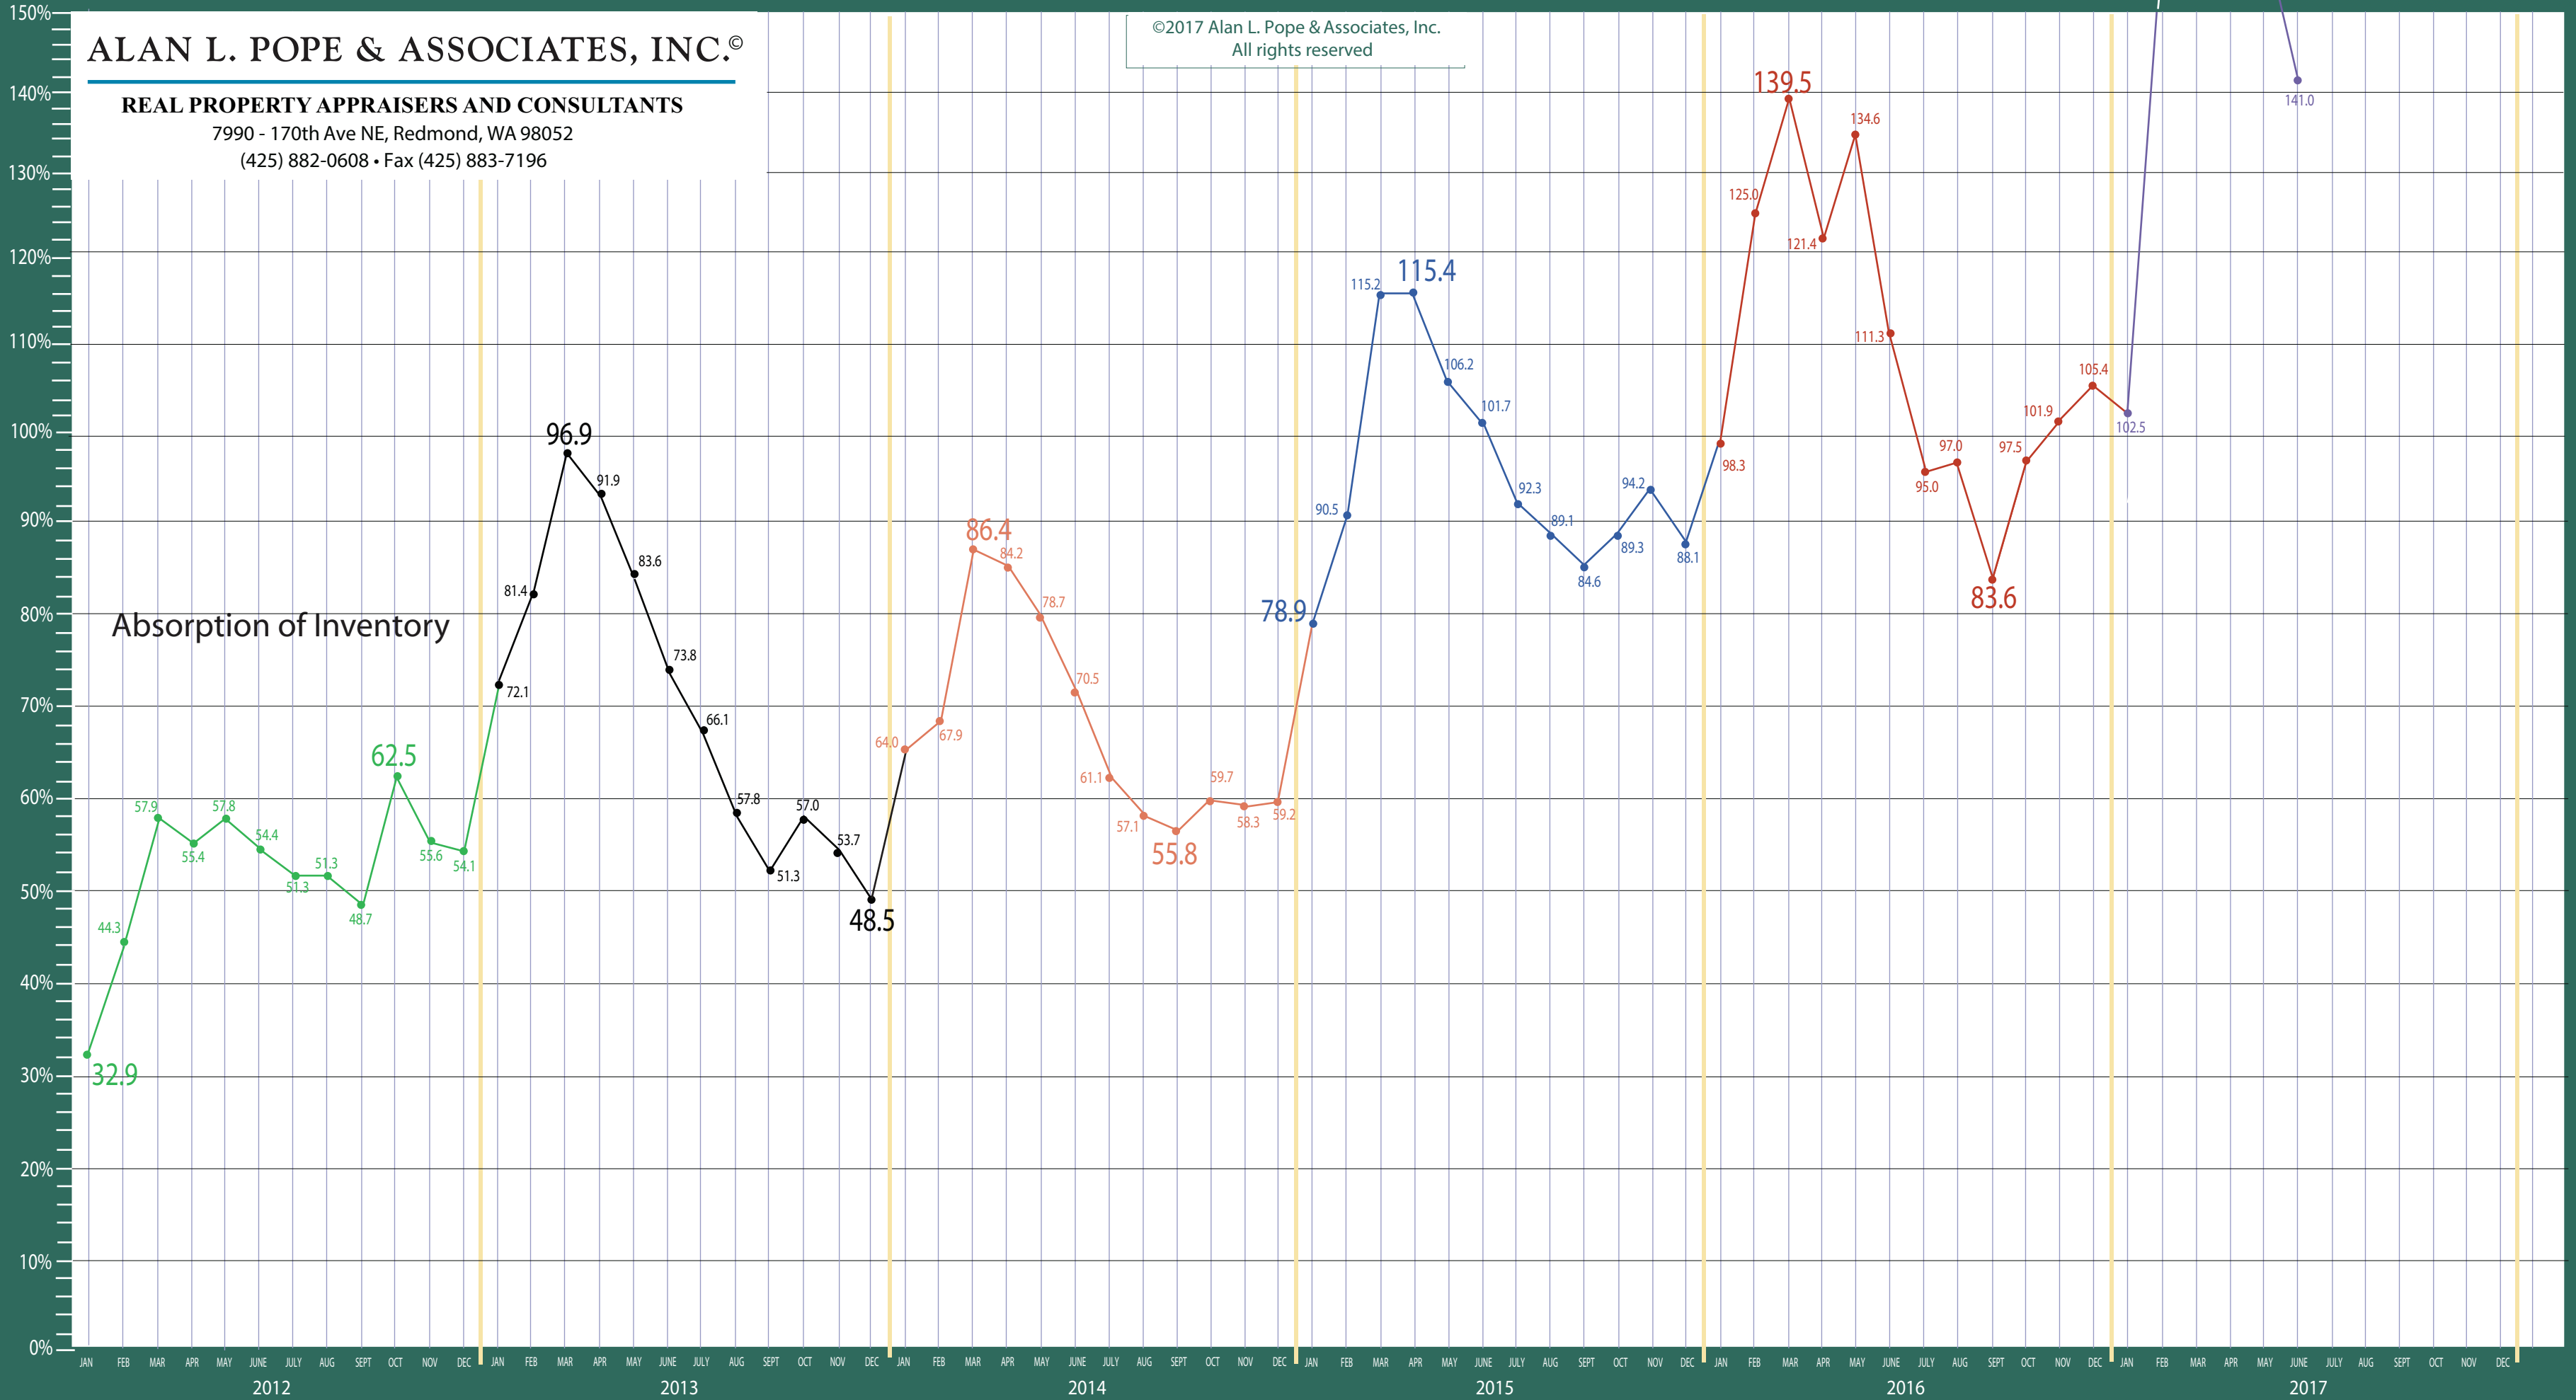

King County

Listing Residential & Condo Only

ALAN L. POPE & ASSOCIATES, INC.®

REAL PROPERTY APPRAISERS AND CONSULTANTS

7990 - 170th Ave NE, Redmond, WA 98052

(425) 882-0608 • Fax (425) 883-7196

©2017 Alan L. Pope & Associates, Inc.
All rights reserved

ALAN L. POPE & ASSOCIATES, INC.®

REAL PROPERTY APPRAISERS AND CONSULTANTS

7990 - 170th Ave NE, Redmond, WA 98052

(425) 882-0608 • Fax (425) 883-7196

©2017 Alan L. Pope & Associates, Inc.
All rights reserved

Absorption of Inventory