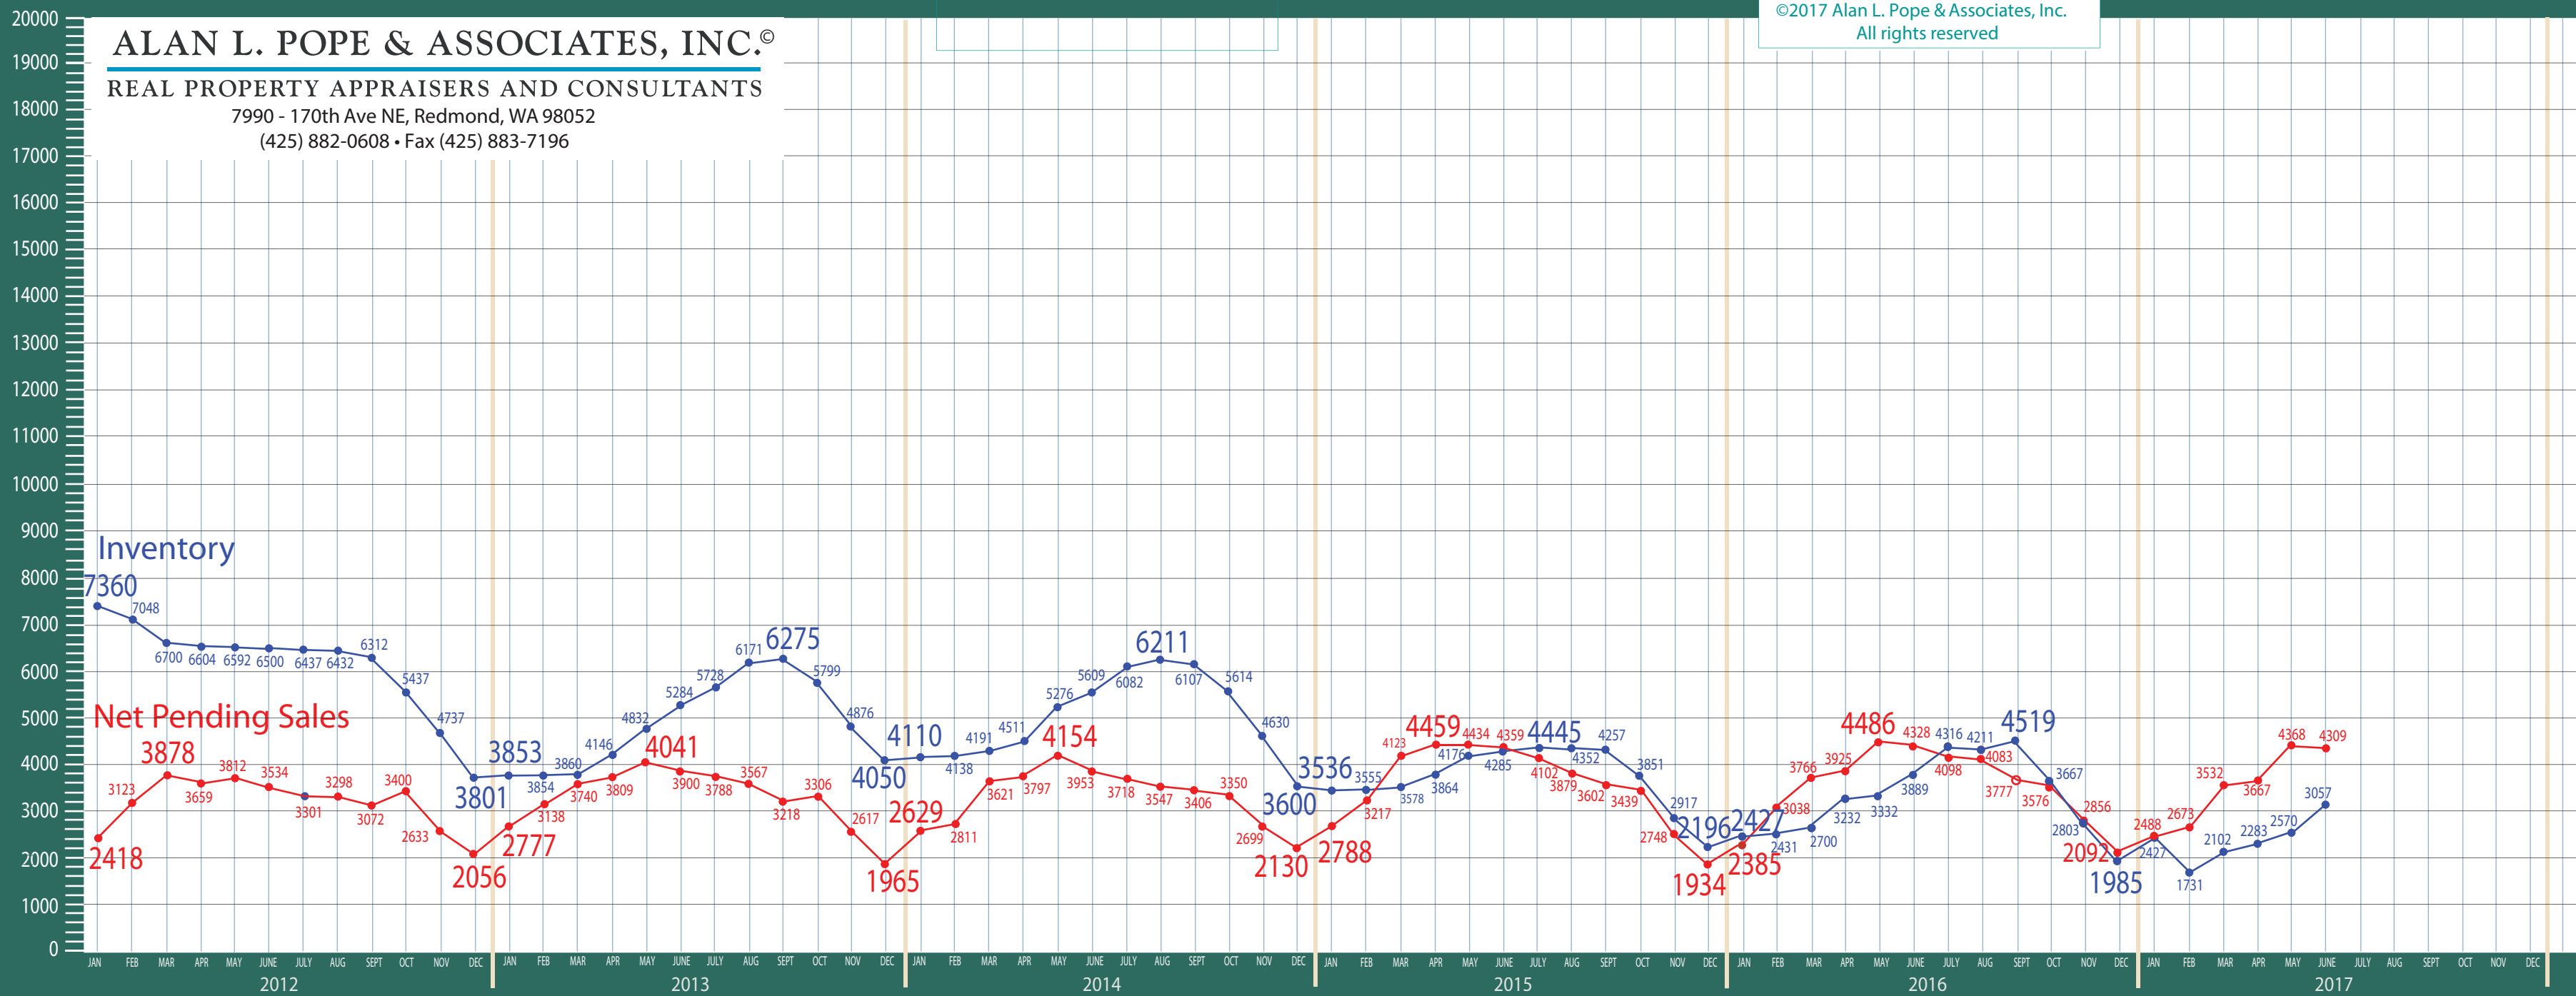

King County

Listing Residential & Condo Only

ALAN L. POPE & ASSOCIATES, INC.®

REAL PROPERTY APPRAISERS AND CONSULTANTS

7990 - 170th Ave NE, Redmond, WA 98052

(425) 882-0608 • Fax (425) 883-7196

©2017 Alan L. Pope & Associates, Inc.
All rights reserved

ALAN L. POPE & ASSOCIATES, INC.®

REAL PROPERTY APPRAISERS AND CONSULTANTS

7990 - 170th Ave NE, Redmond, WA 98052

(425) 882-0608 • Fax (425) 883-7196

©2017 Alan L. Pope & Associates, Inc.
All rights reserved