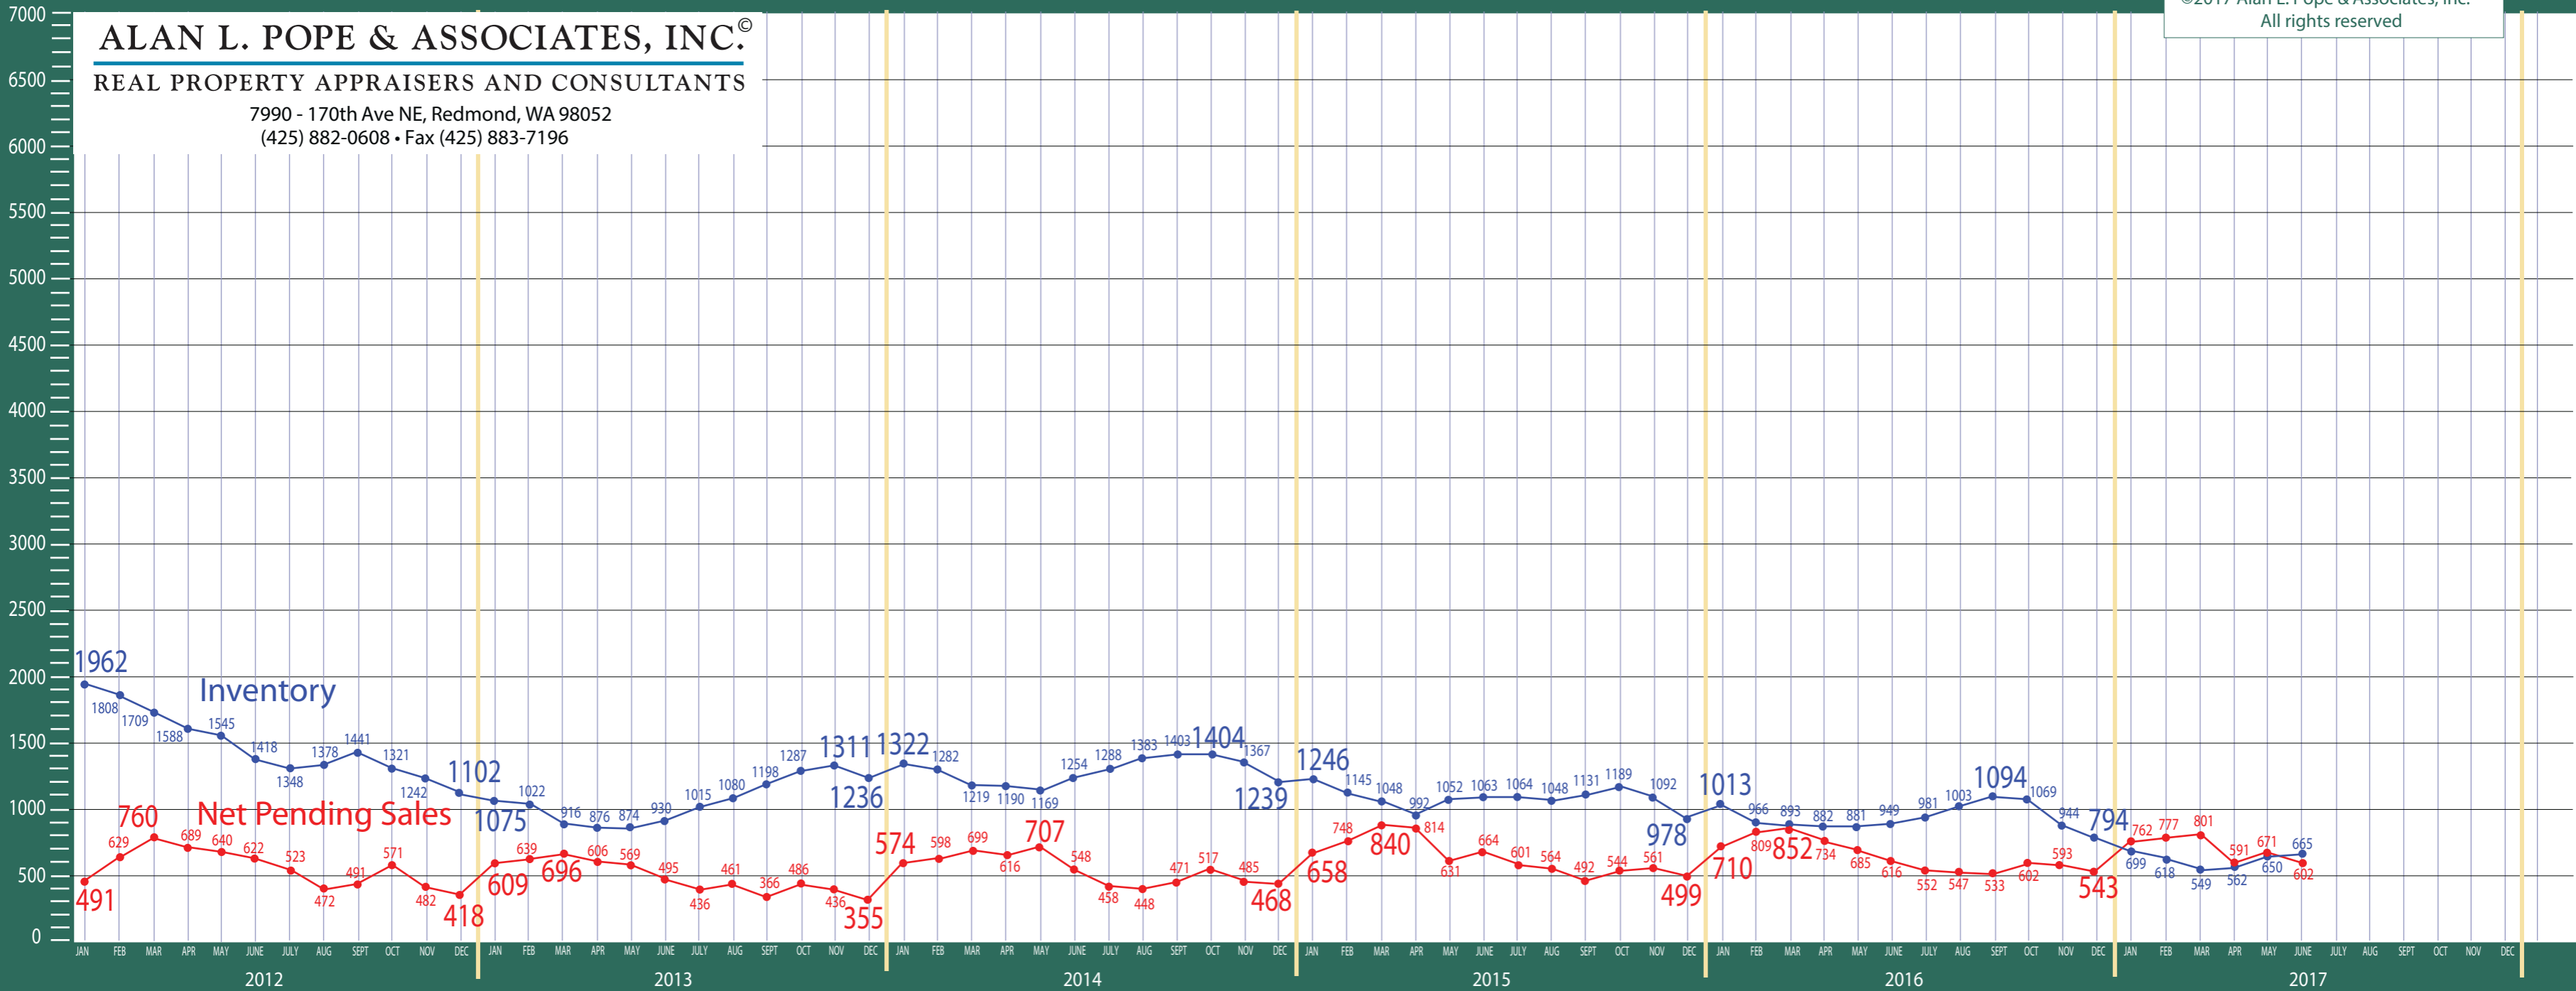

King & Snohomish County

New Construction - Residential & Condo Statistics

©2017 Alan L. Pope & Associates, Inc.
All rights reserved

ALAN L. POPE & ASSOCIATES, INC.®

REAL PROPERTY APPRAISERS AND CONSULTANTS

7990 - 170th Ave NE, Redmond, WA 98052
(425) 882-0608 • Fax (425) 883-7196

King & Snohomish County

New Construction - Residential & Condo Statistics

©2017 Alan L. Pope & Associates, Inc.
All rights reserved