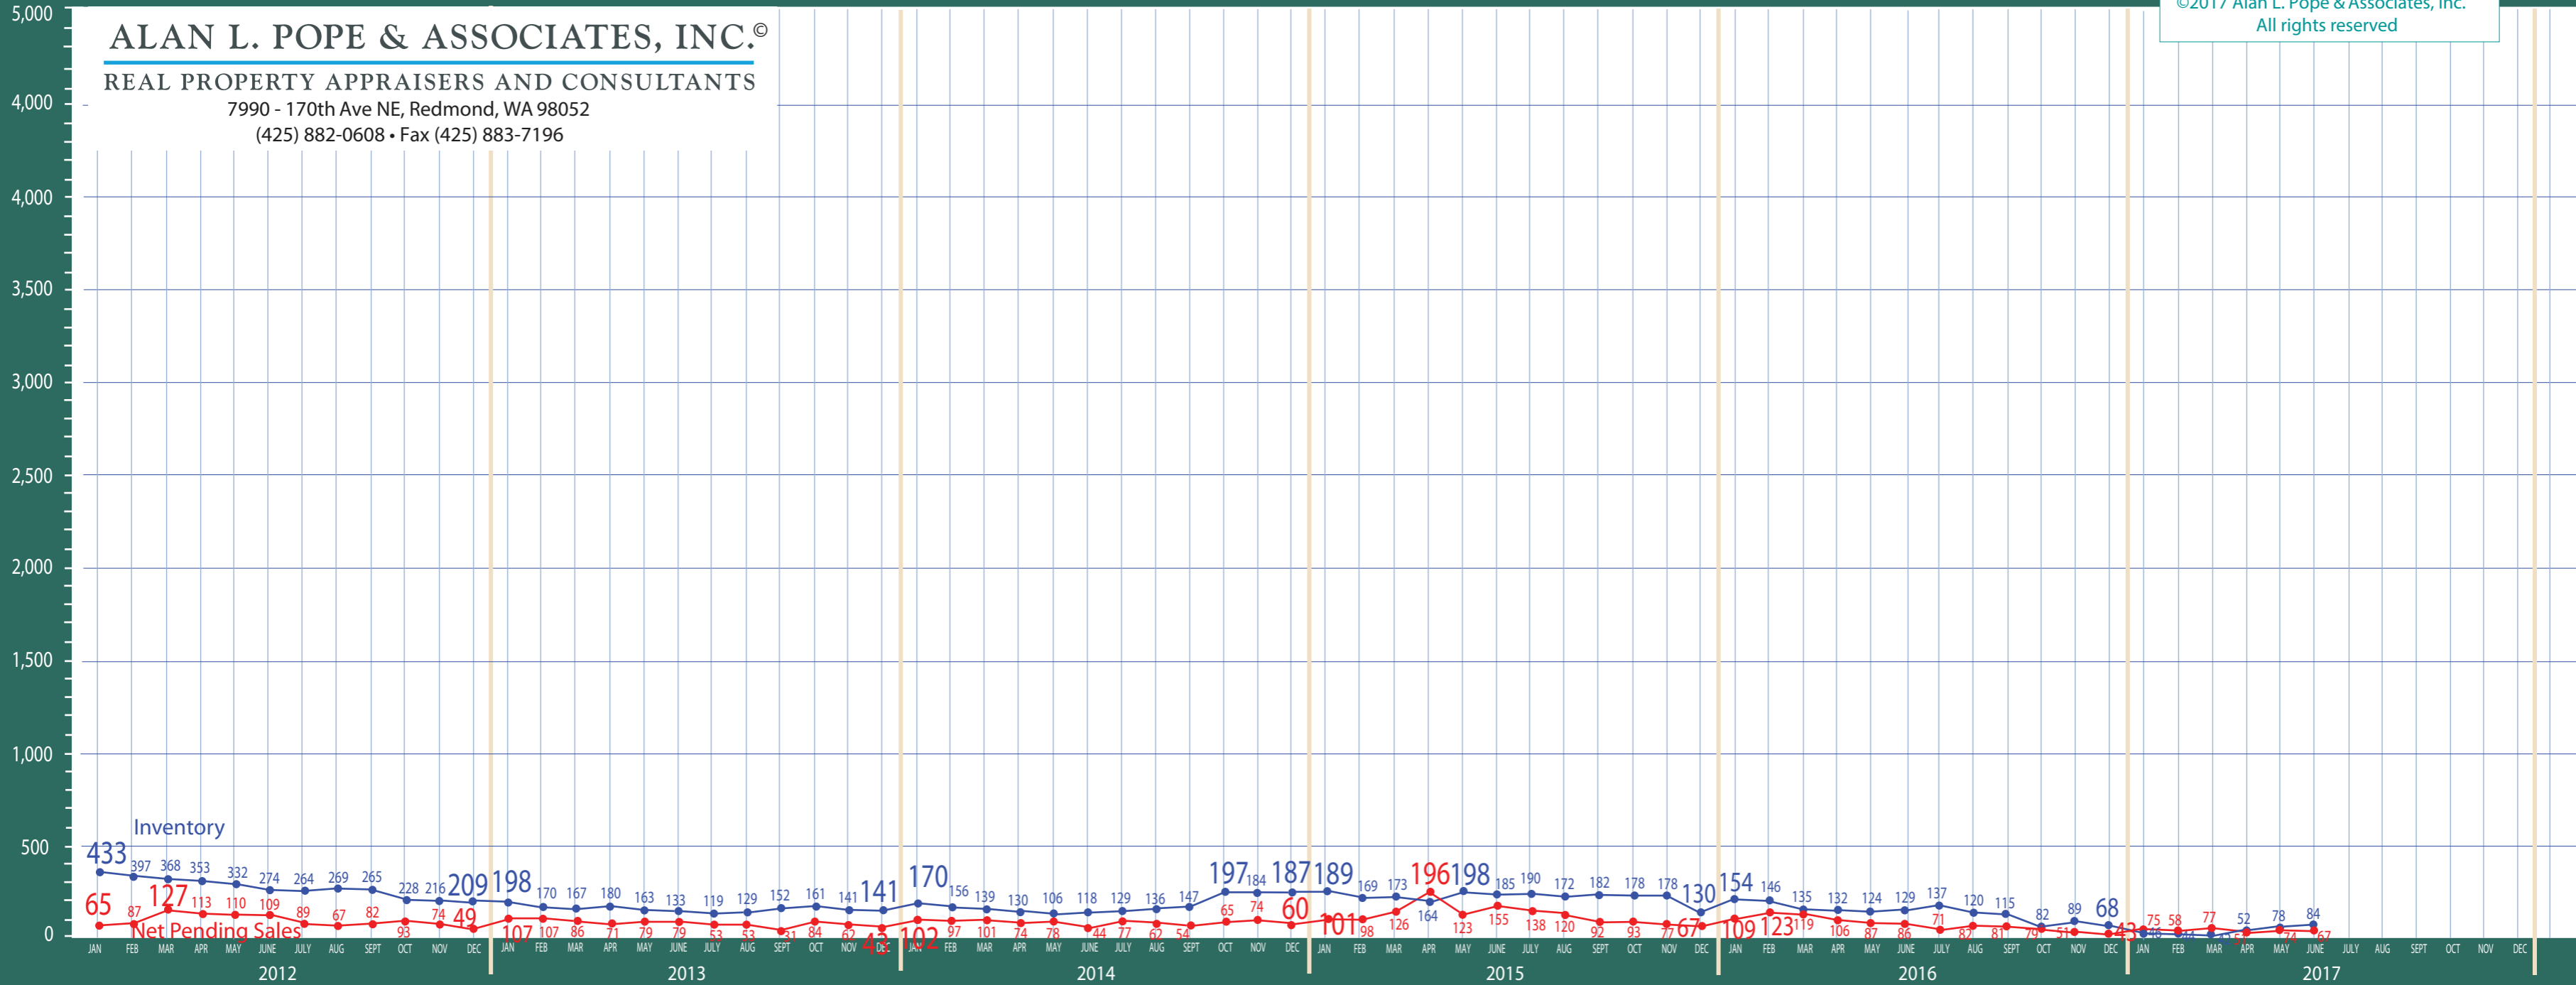

ALAN L. POPE & ASSOCIATES, INC.®

REAL PROPERTY APPRAISERS AND CONSULTANTS

7990 - 170th Ave NE, Redmond, WA 98052

(425) 882-0608 • Fax (425) 883-7196

ALAN L. POPE & ASSOCIATES, INC.®

REAL PROPERTY APPRAISERS AND CONSULTANTS