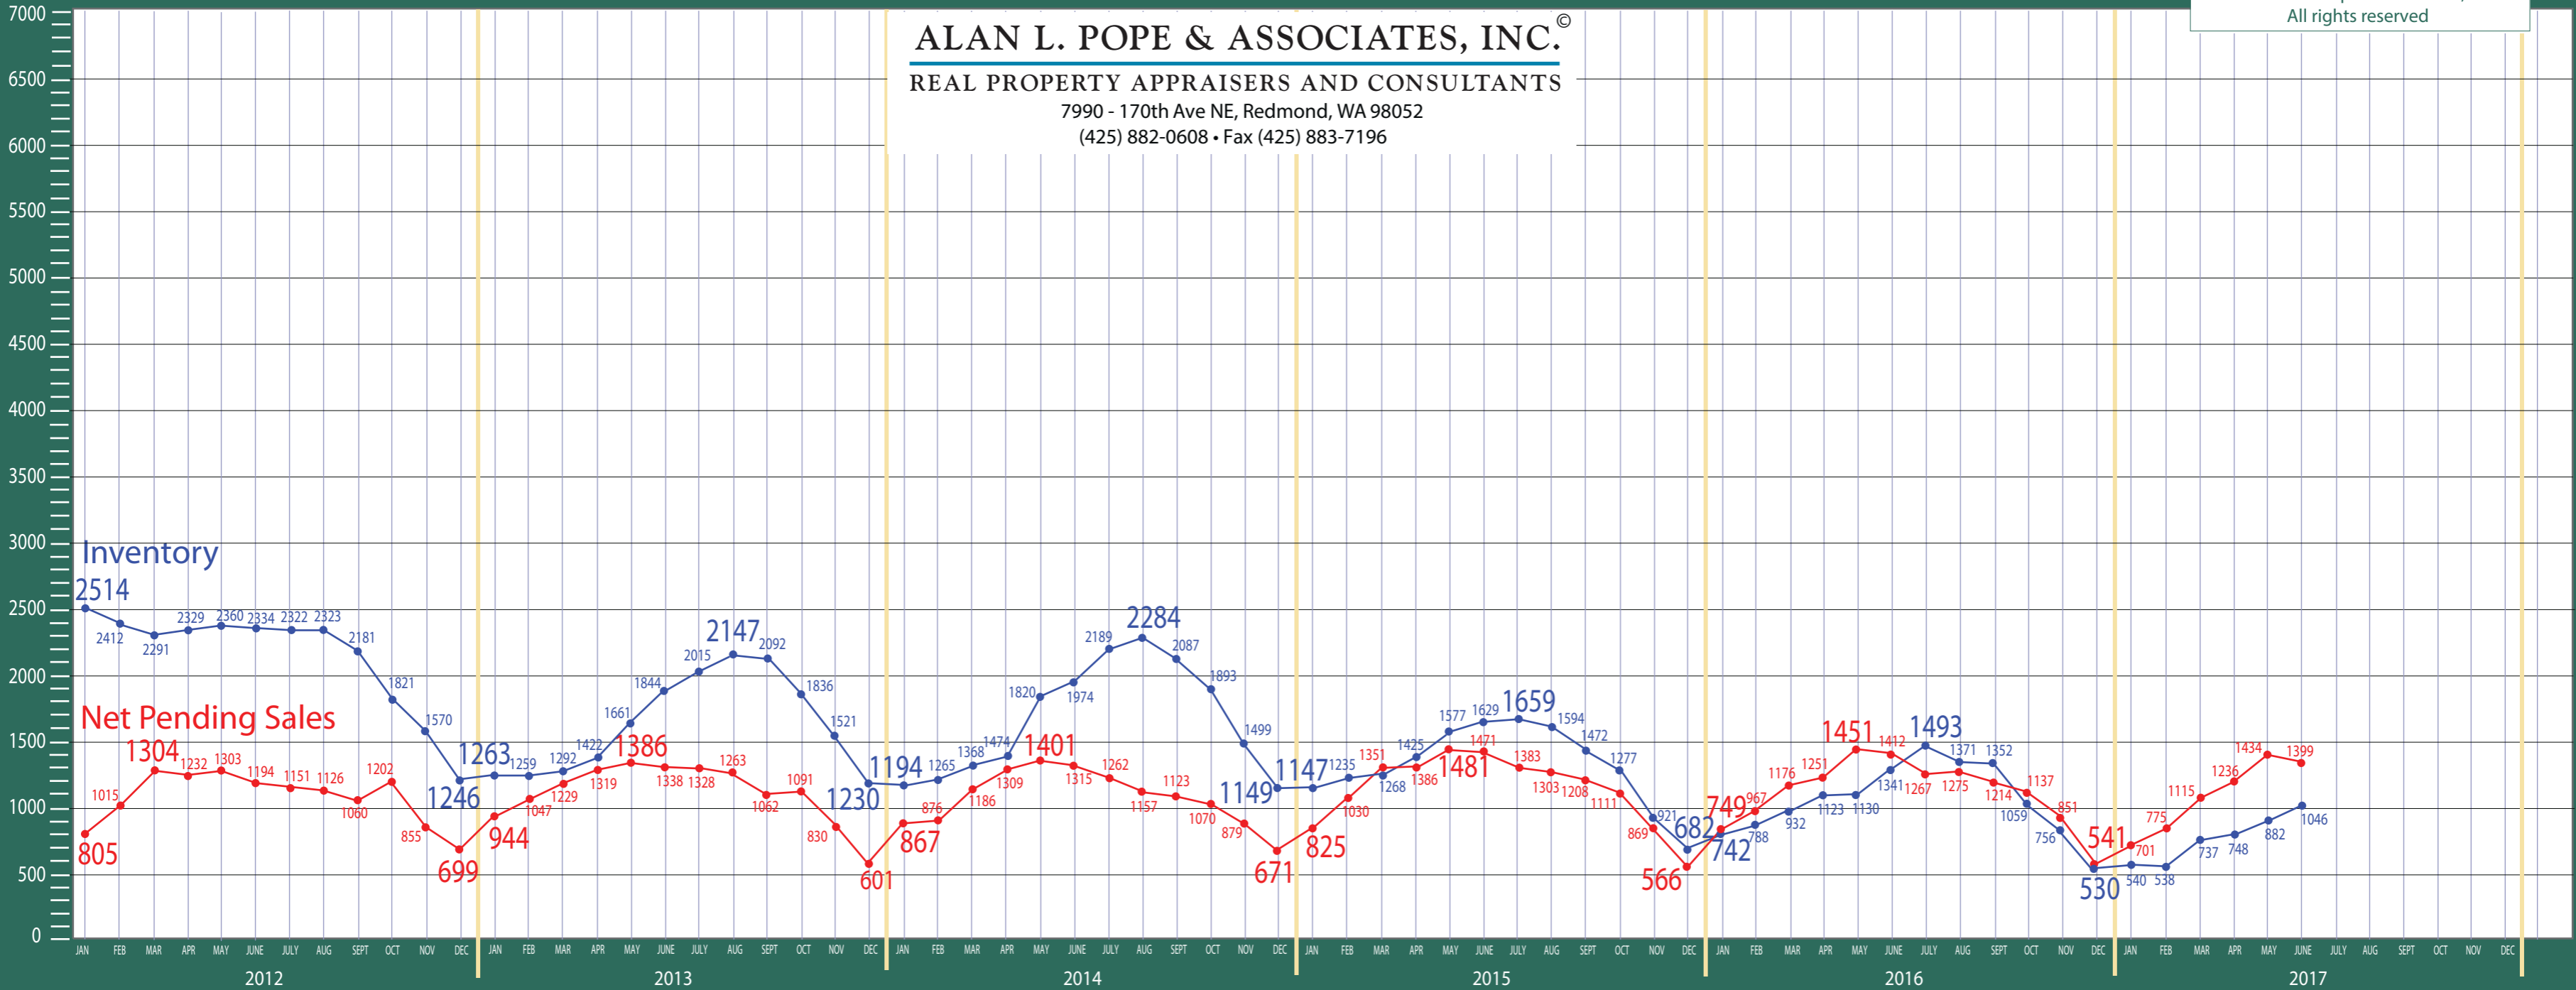

500-600 Eastside/Mercer Island

Listing Residential & Condo Only

©2017 Alan L. Pope & Associates, Inc.
All rights reserved

ALAN L. POPE & ASSOCIATES, INC.®
REAL PROPERTY APPRAISERS AND CONSULTANTS
 7990 - 170th Ave NE, Redmond, WA 98052
 (425) 882-0608 • Fax (425) 883-7196

Information Provided by The Northwest Multiple Listing Service

ALAN L. POPE & ASSOCIATES, INC.®

REAL PROPERTY APPRAISERS AND CONSULTANTS

7990 - 170th Ave NE, Redmond, WA 98052

(425) 882-0608 • Fax (425) 883-7196