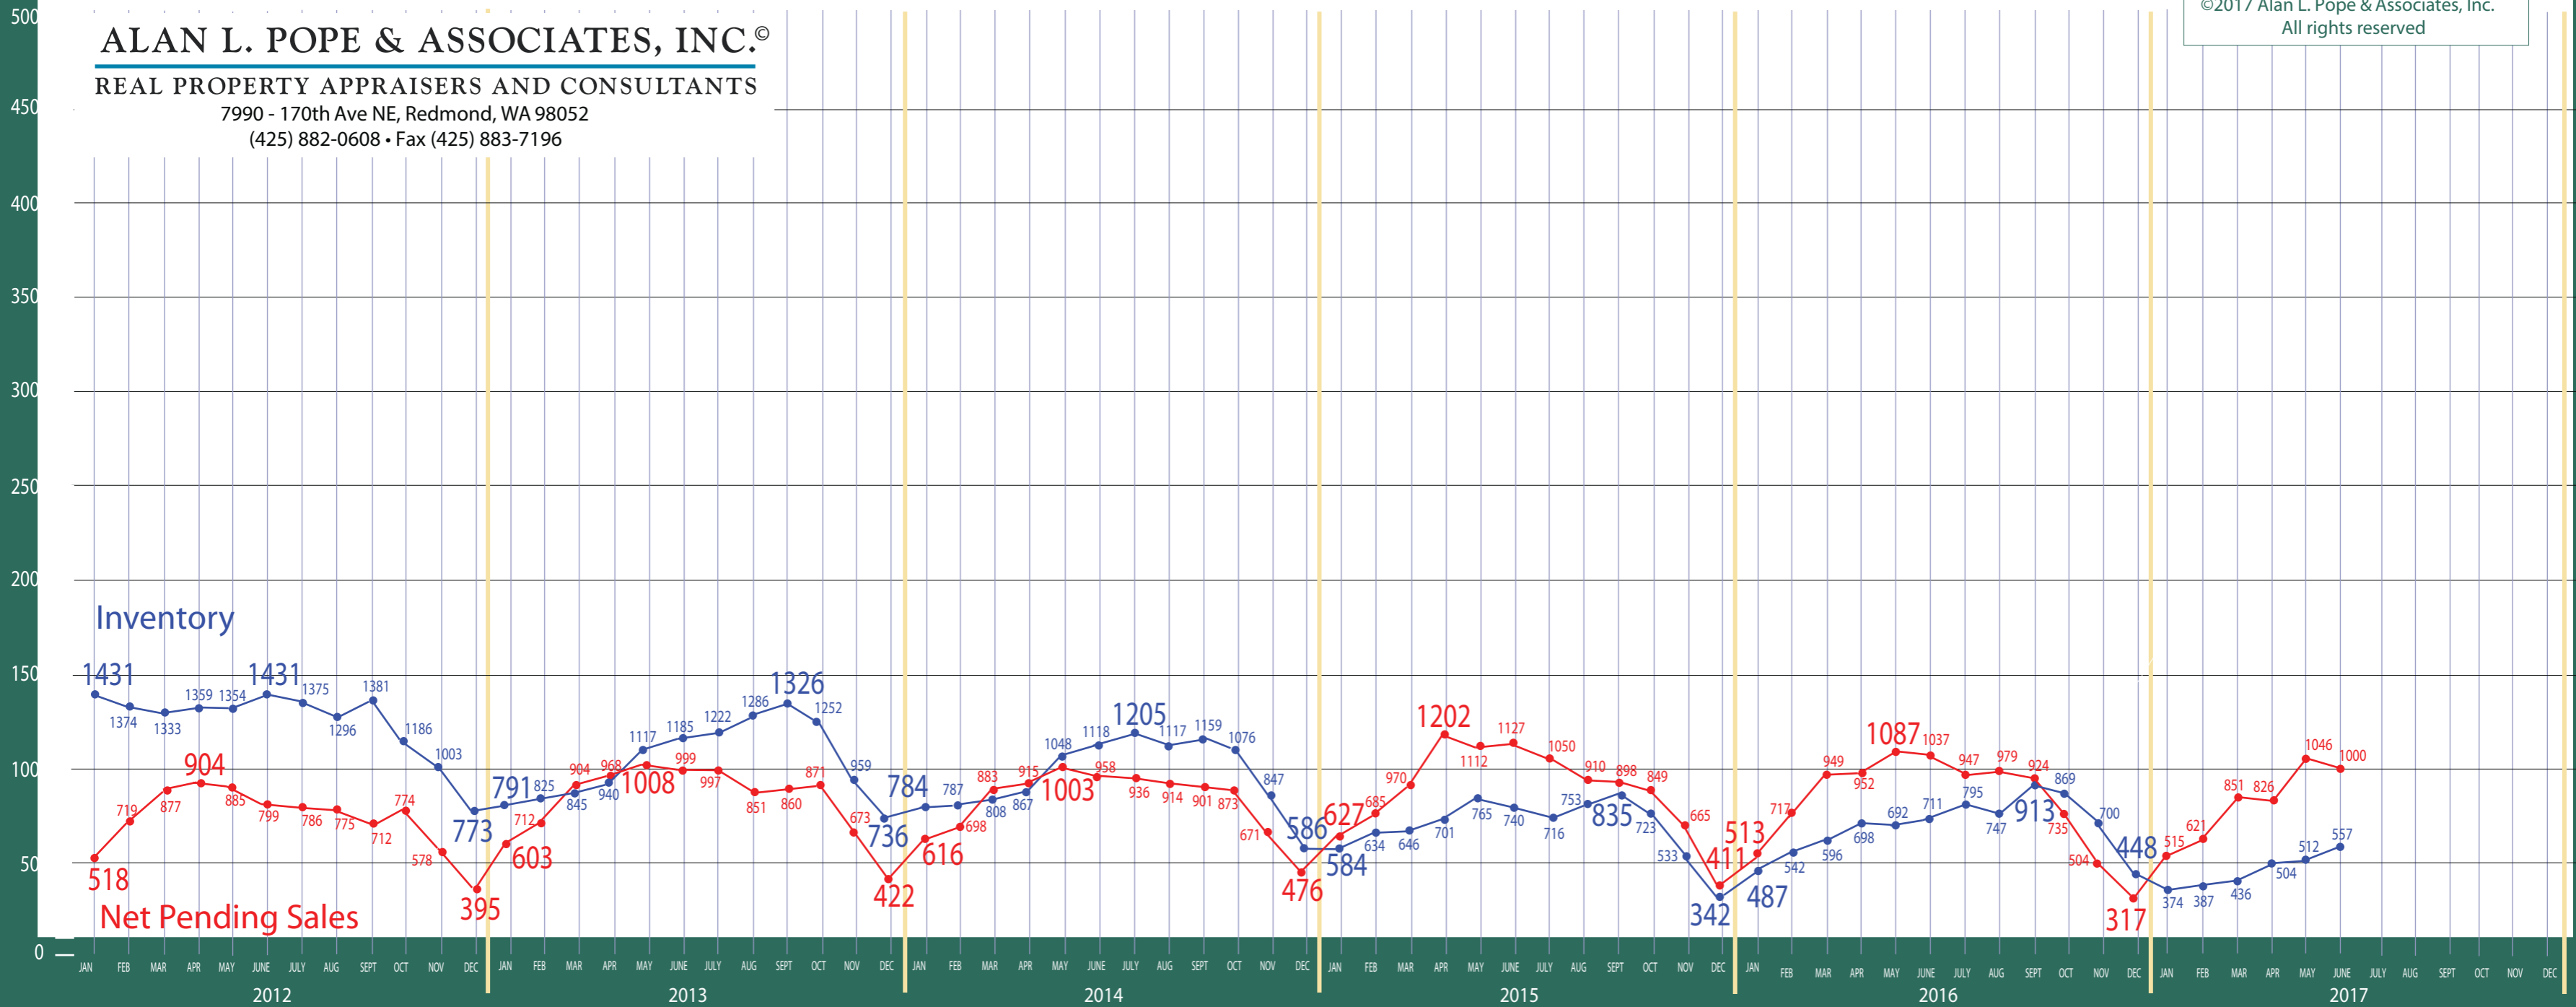

390/700-720 Central/North Seattle

Listing Residential & Condo Only

ALAN L. POPE & ASSOCIATES, INC.®

REAL PROPERTY APPRAISERS AND CONSULTANTS

7990 - 170th Ave NE, Redmond, WA 98052

(425) 882-0608 • Fax (425) 883-7196

©2017 Alan L. Pope & Associates, Inc.
All rights reserved

Information Provided by The Northwest Multiple Listing Service

ALAN L. POPE & ASSOCIATES, INC.®

REAL PROPERTY APPRAISERS AND CONSULTANTS

7990 - 170th Ave NE, Redmond, WA 98052
(425) 882-0608 • Fax (425) 883-7196