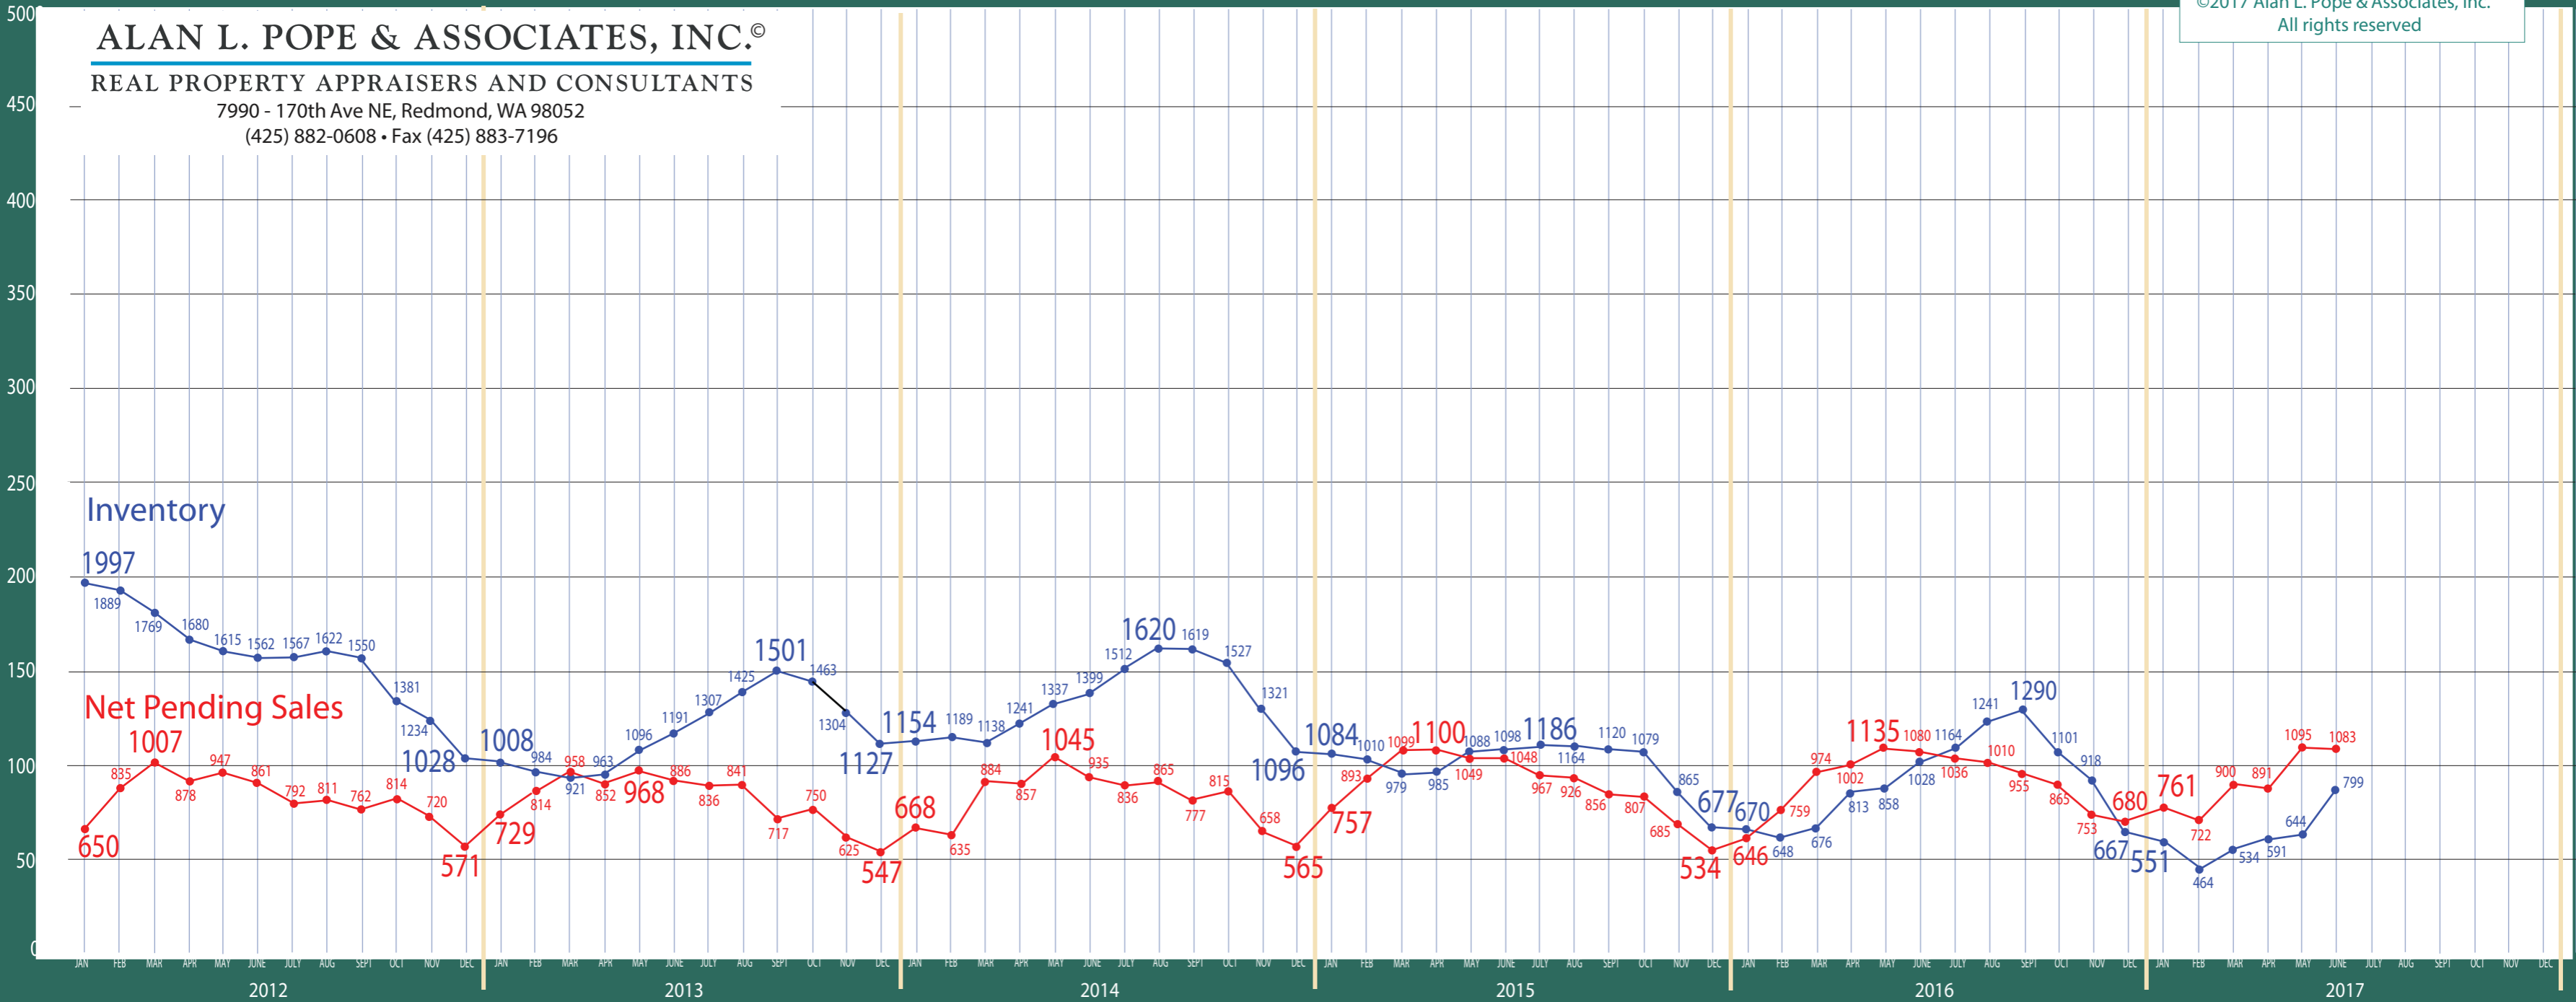

©2017 Alan L. Pope & Associates, Inc.
All rights reserved

ALAN L. POPE & ASSOCIATES, INC.®

REAL PROPERTY APPRAISERS AND CONSULTANTS

7990 - 170th Ave NE, Redmond, WA 98052
(425) 882-0608 • Fax (425) 883-7196

ALAN L. POPE & ASSOCIATES, INC.®

REAL PROPERTY APPRAISERS AND CONSULTANTS

7990 - 170th Ave NE, Redmond, WA 98052

(425) 882-0608 • Fax (425) 883-7196

©2017 Alan L. Pope & Associates, Inc.
All rights reserved