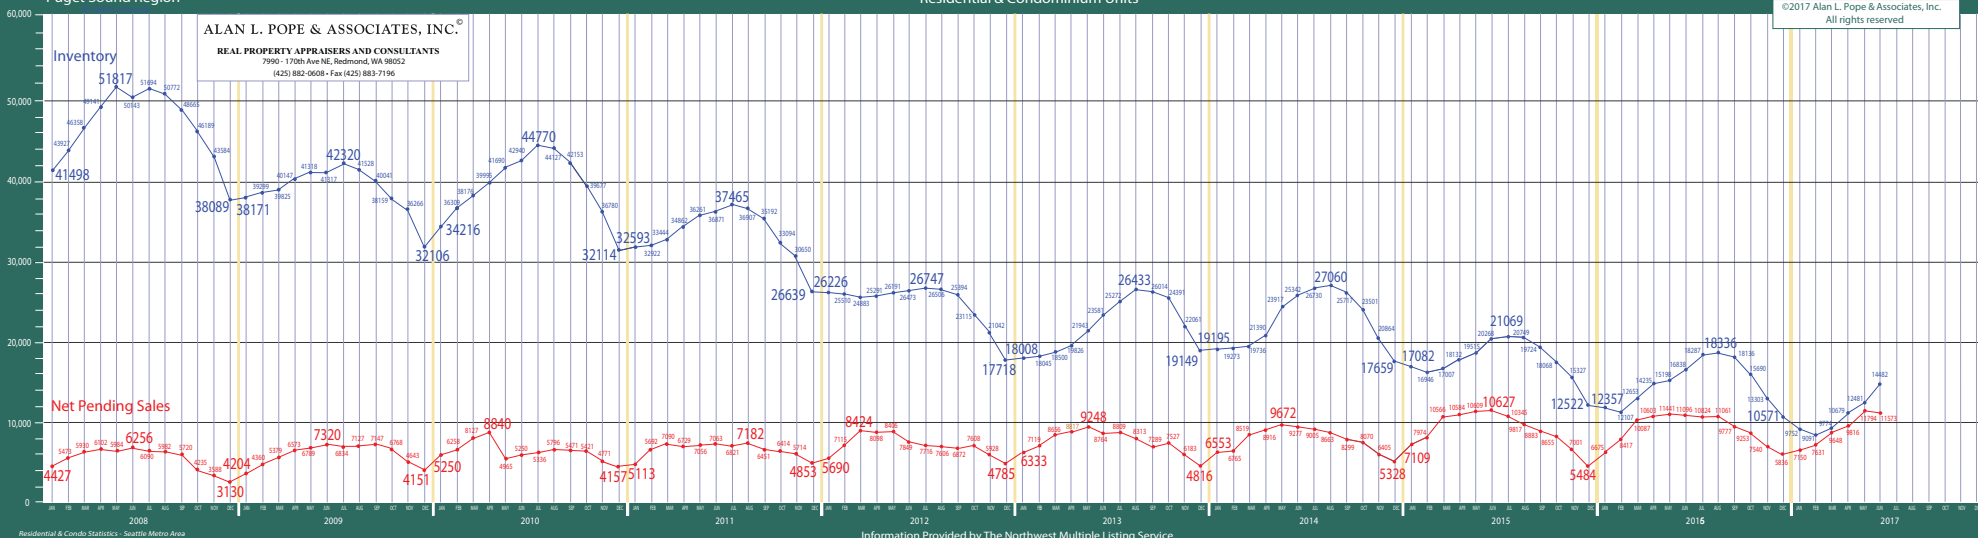

ALAN L. POPE & ASSOCIATES, INC.®
REAL PROPERTY APPRAISERS AND CONSULTANTS
 7990 - 17025 Ave NE, Redmond, WA 98052
 (425) 882-0608 - Fax (425) 883-7196

ALAN L. POPE & ASSOCIATES, INC.®
REAL PROPERTY APPRAISERS AND CONSULTANTS
 7990 - 17025 Ave NE, Redmond, WA 98052
 (425) 882-0608 - Fax (425) 883-7196