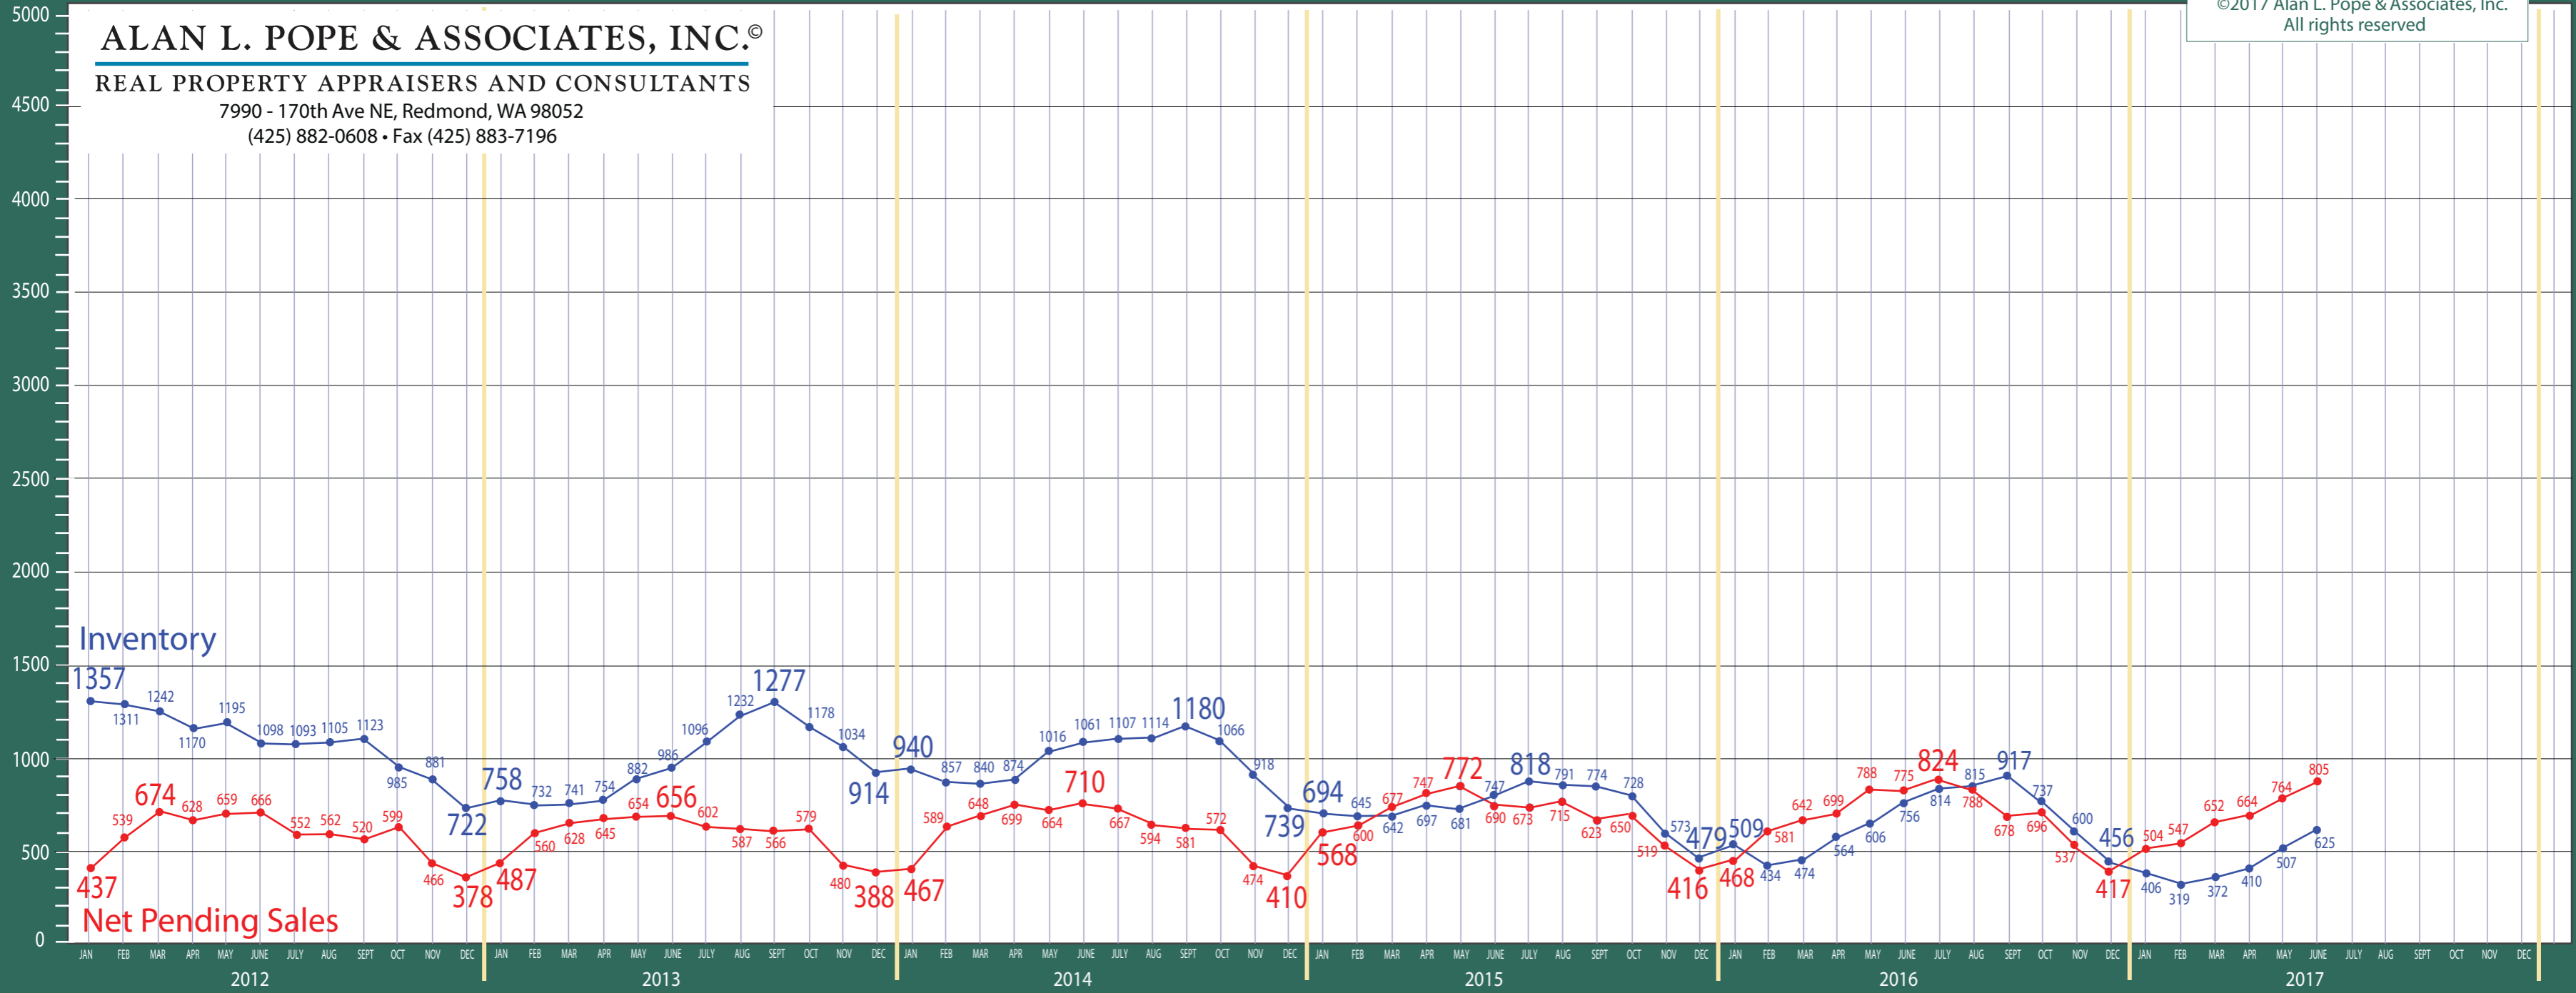

100-140 West Seattle to Federal Way

Listing Residential & Condo Only

ALAN L. POPE & ASSOCIATES, INC.®

REAL PROPERTY APPRAISERS AND CONSULTANTS

7990 - 170th Ave NE, Redmond, WA 98052

(425) 882-0608 • Fax (425) 883-7196

©2017 Alan L. Pope & Associates, Inc.
All rights reserved

100-140 West Seattle to Federal Way

Absorption of Inventory Residential & Condo Only

ALAN L. POPE & ASSOCIATES, INC.®

REAL PROPERTY APPRAISERS AND CONSULTANTS