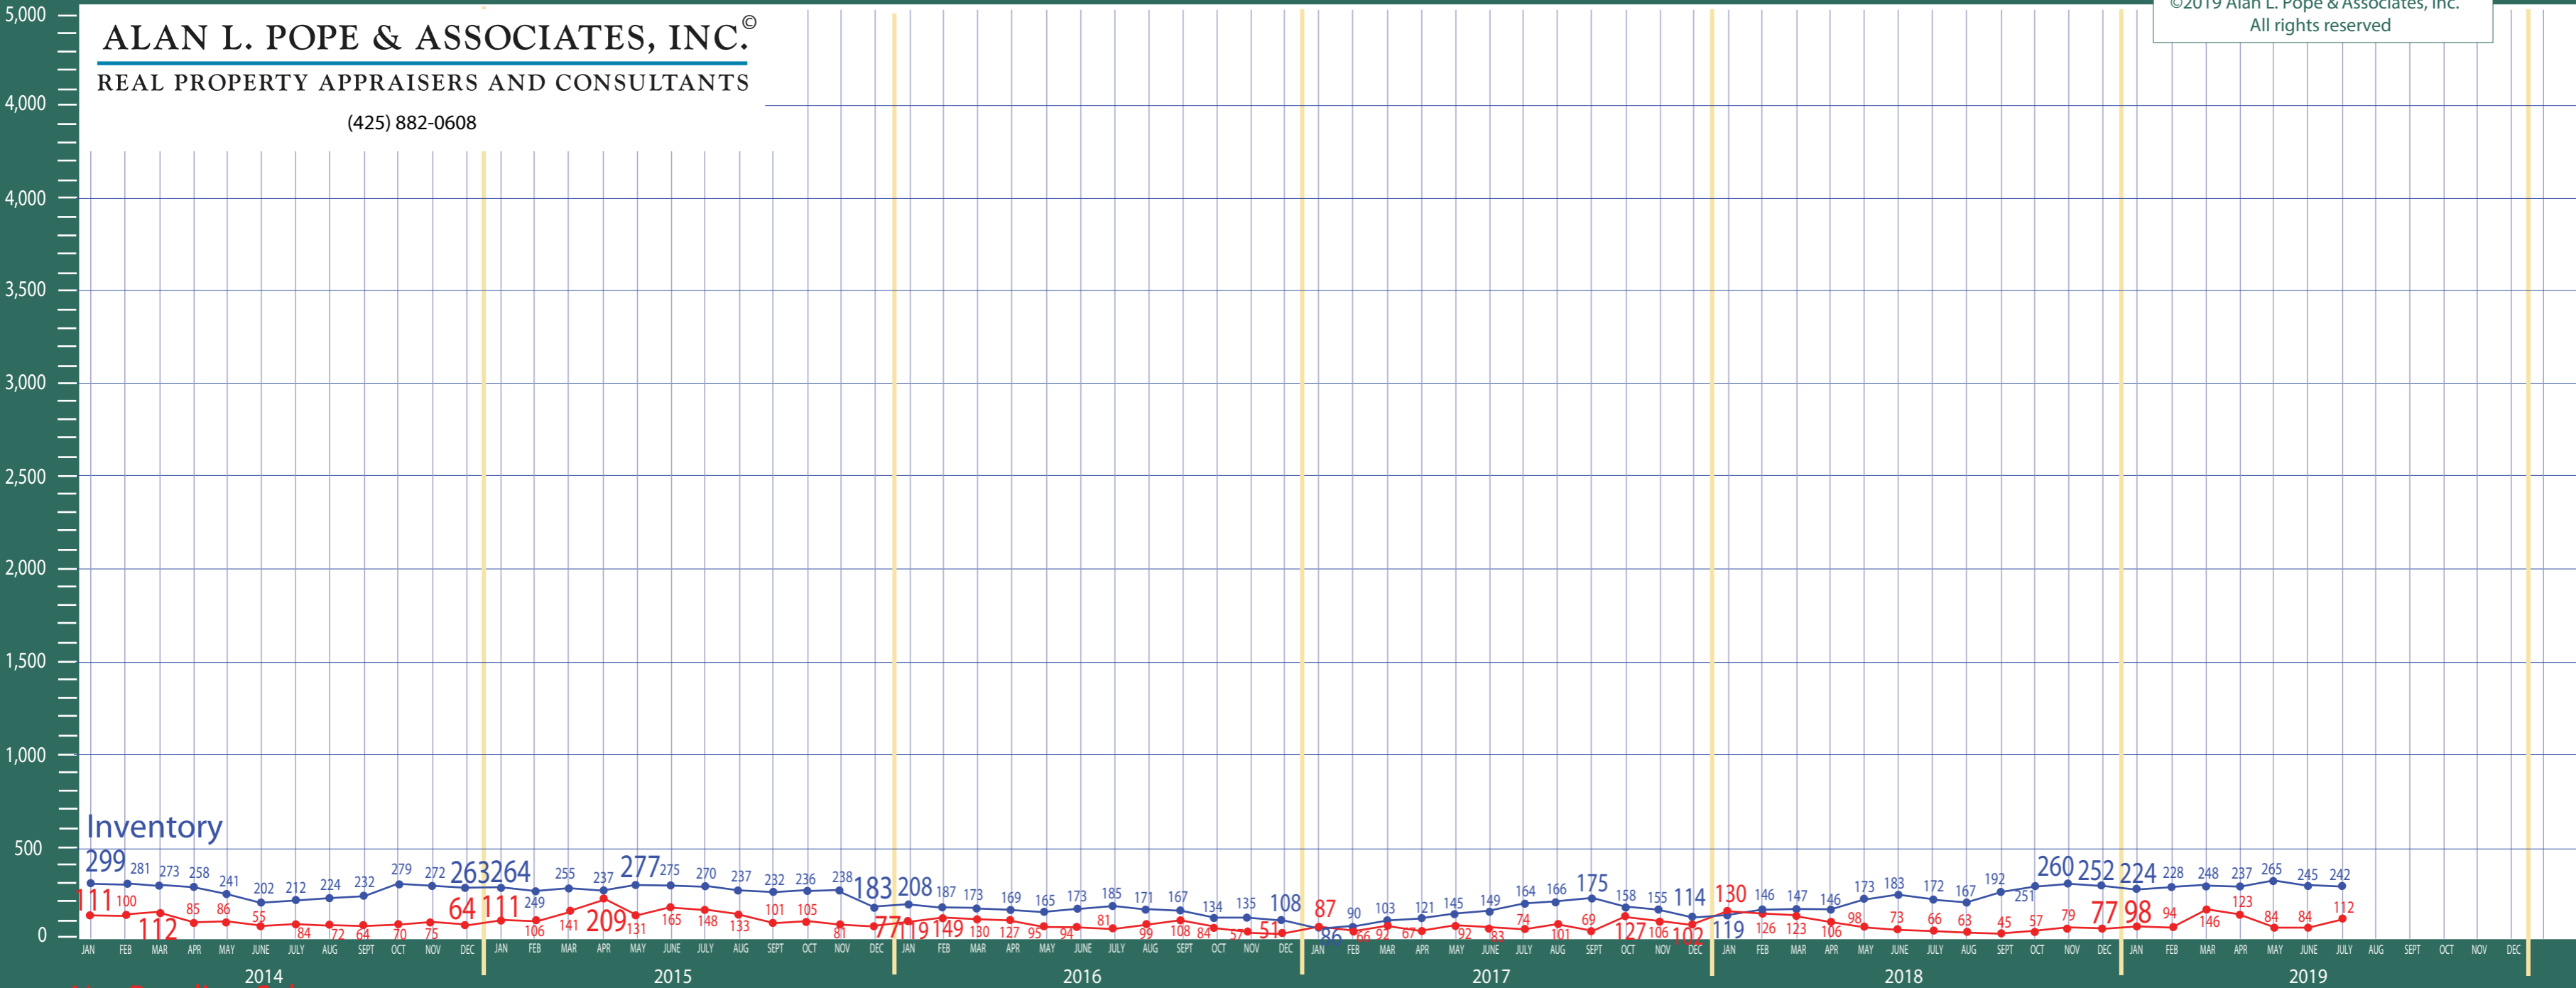

Puget Sound Region

New Construction - Condo Statistics

ALAN L. POPE & ASSOCIATES, INC.®

REAL PROPERTY APPRAISERS AND CONSULTANTS

(425) 882-0608

©2019 Alan L. Pope & Associates, Inc.
All rights reserved

Inventory

New Construction - Condo Statistics