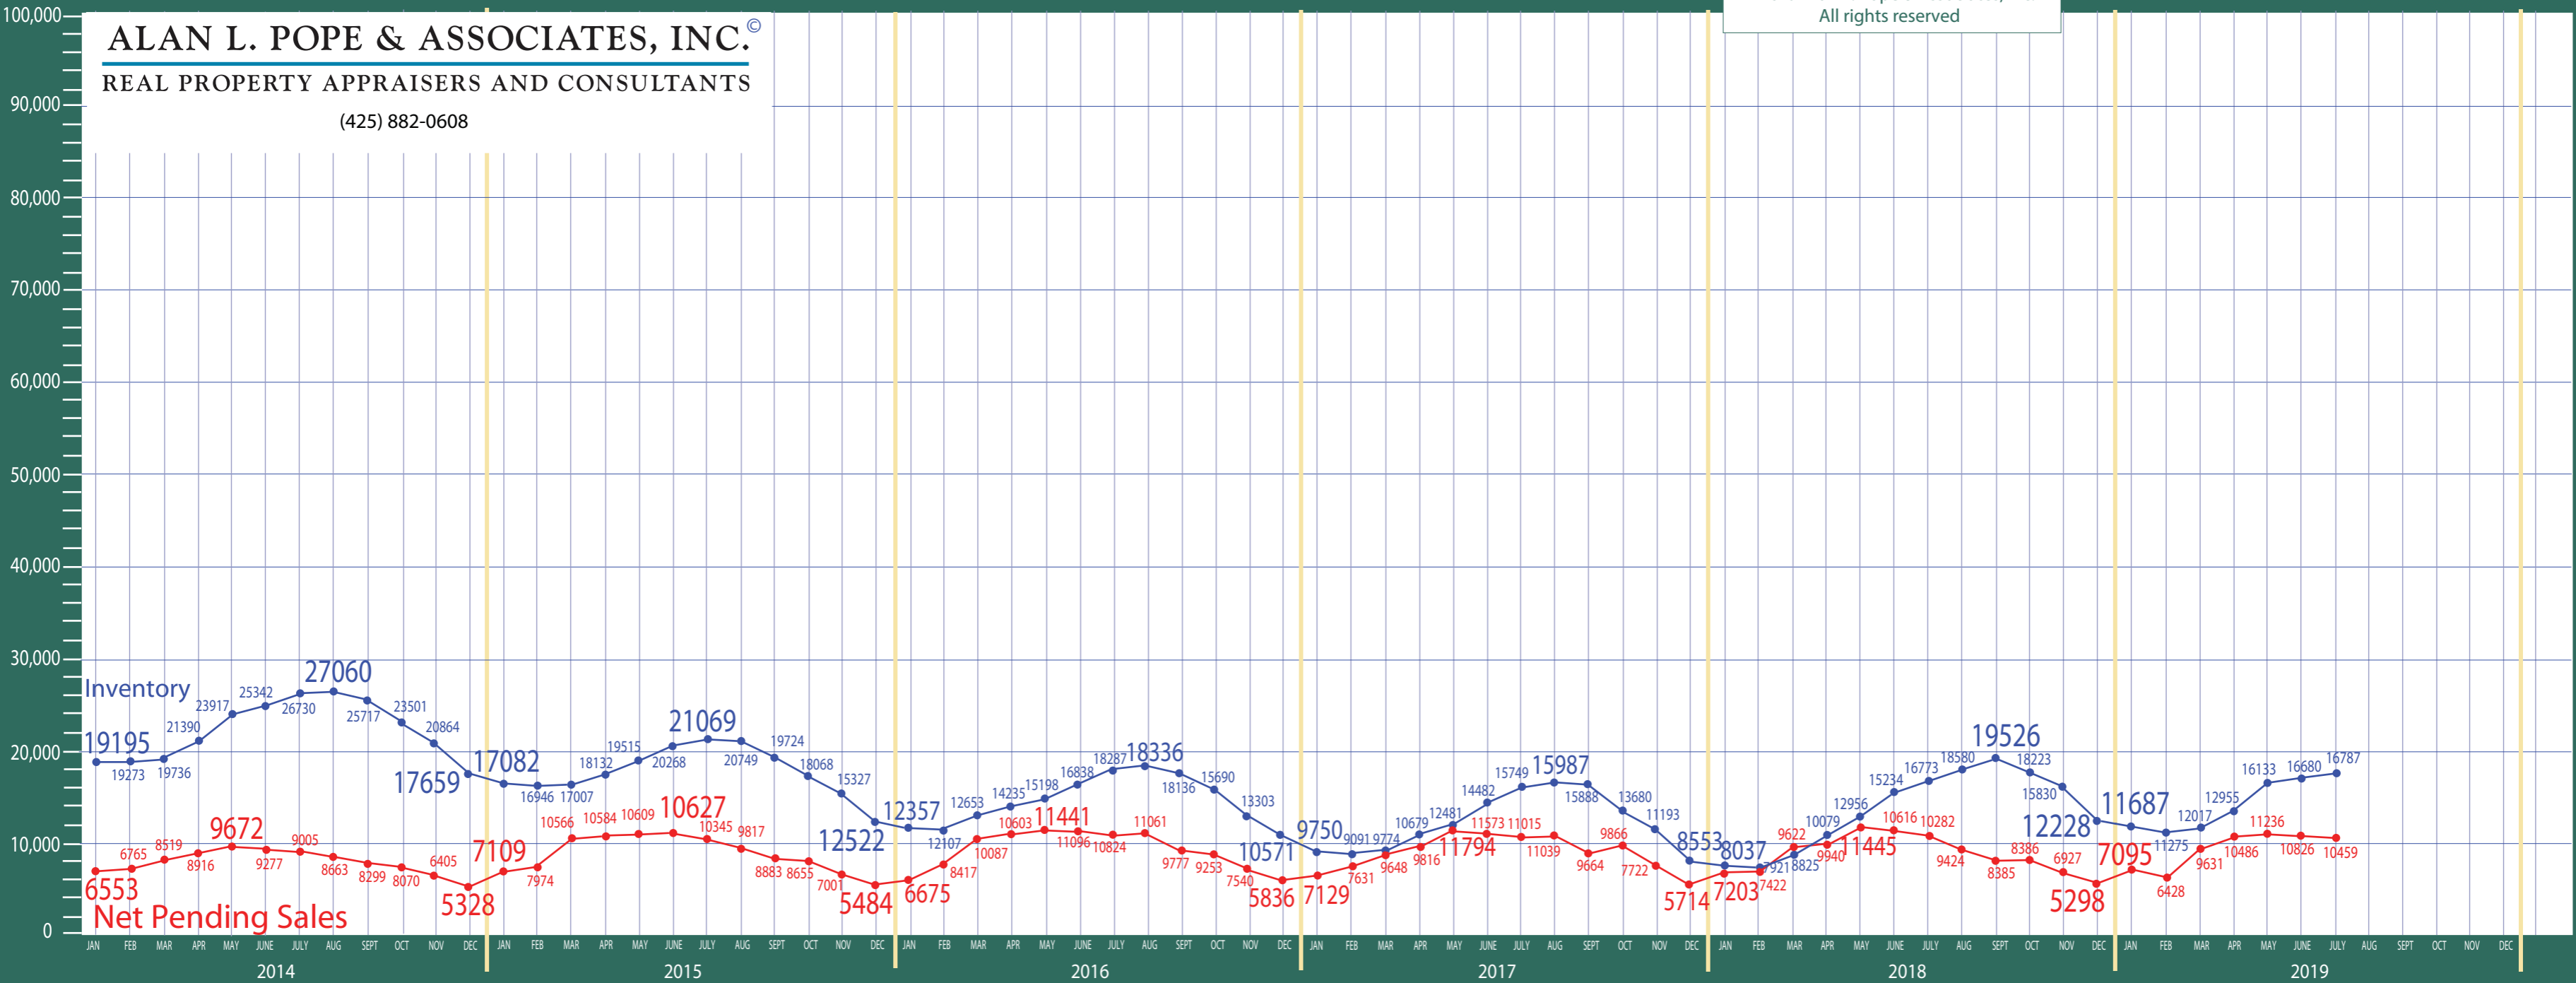

Puget Sound Region

Listing Residential & Condo Only

©2019 Alan L. Pope & Associates, Inc.
All rights reserved

ALAN L. POPE & ASSOCIATES, INC.®
REAL PROPERTY APPRAISERS AND CONSULTANTS

(425) 882-0608

Information Provided by The Northwest Multiple Listing Service