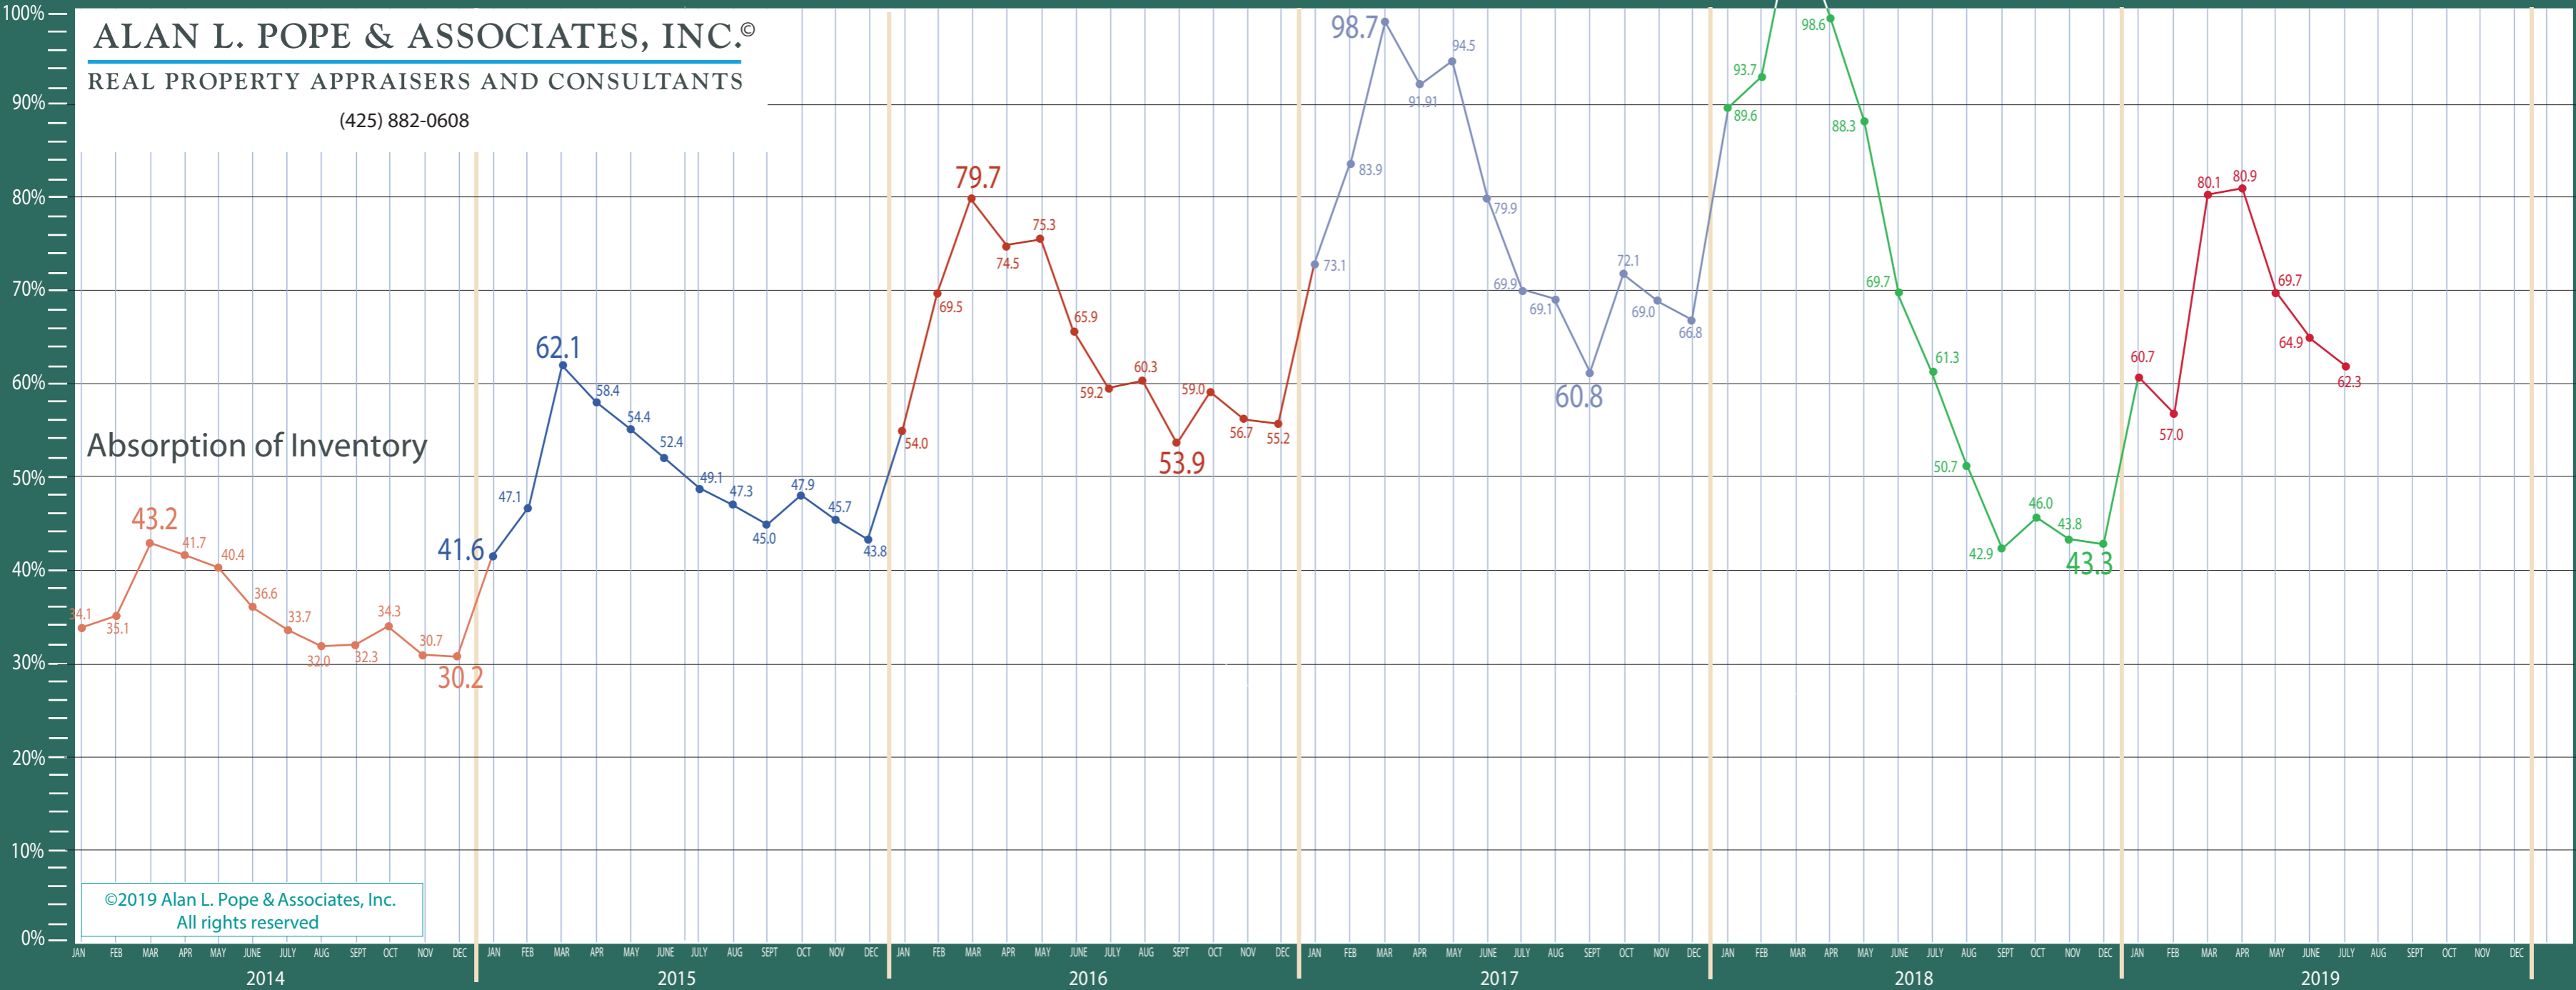

Puget Sound Region

Absorption of Inventory Residential & Condo Only

ALAN L. POPE & ASSOCIATES, INC.®

REAL PROPERTY APPRAISERS AND CONSULTANTS

(425) 882-0608

Absorption of Inventory

©2019 Alan L. Pope & Associates, Inc.
All rights reserved