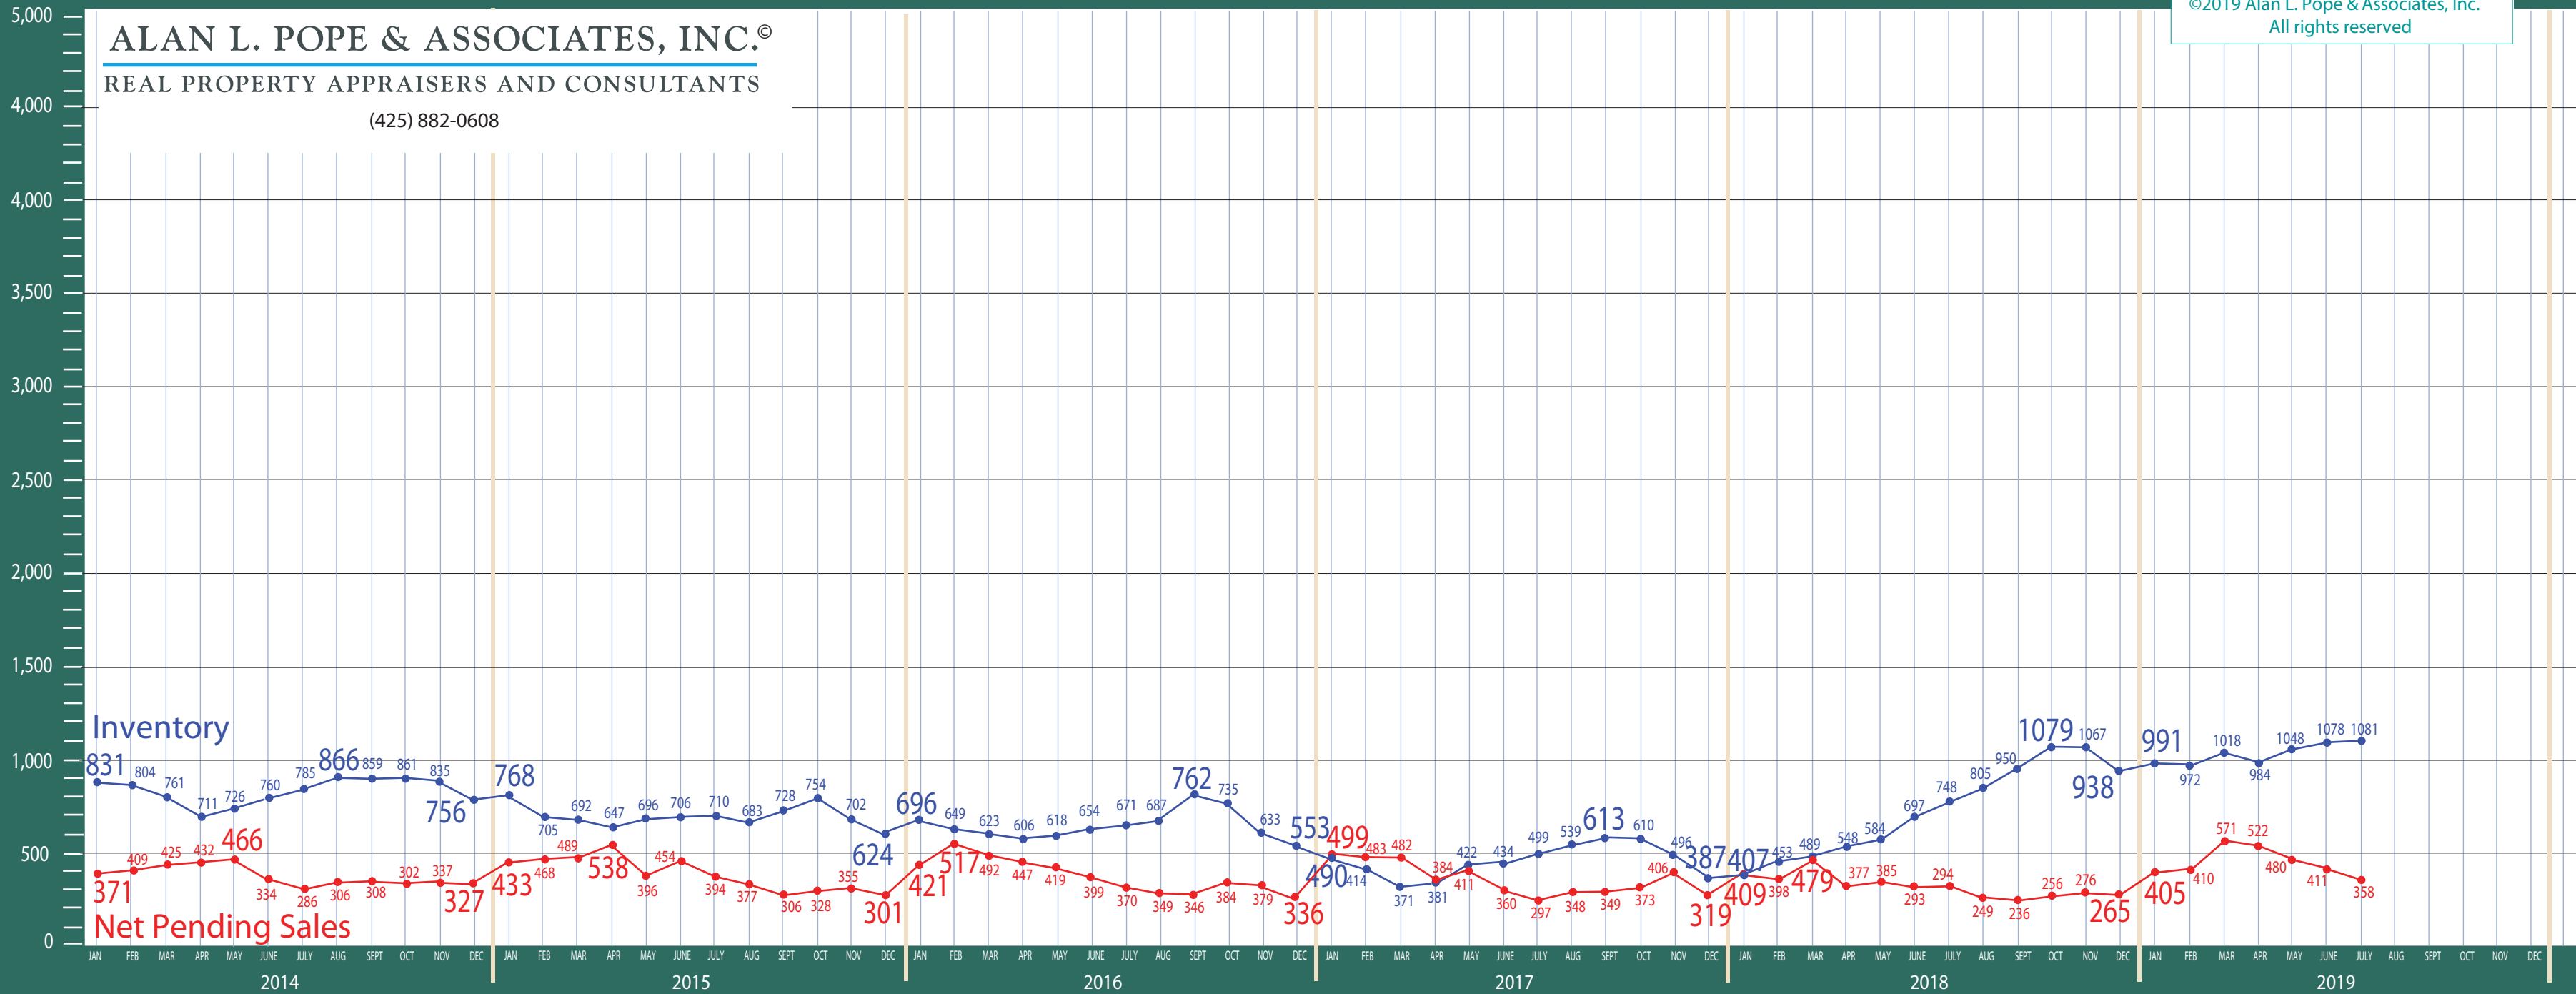

King County

New Construction - Residential & Condo Statistics

ALAN L. POPE & ASSOCIATES, INC.®

REAL PROPERTY APPRAISERS AND CONSULTANTS

(425) 882-0608

©2019 Alan L. Pope & Associates, Inc.
All rights reserved

Information Provided by The Northwest Multiple Listing Service

King County

New Construction - Residential & Condo Statistics

ALAN L. POPE & ASSOCIATES, INC.®
 REAL PROPERTY APPRAISERS AND CONSULTANTS

(425) 882-0608