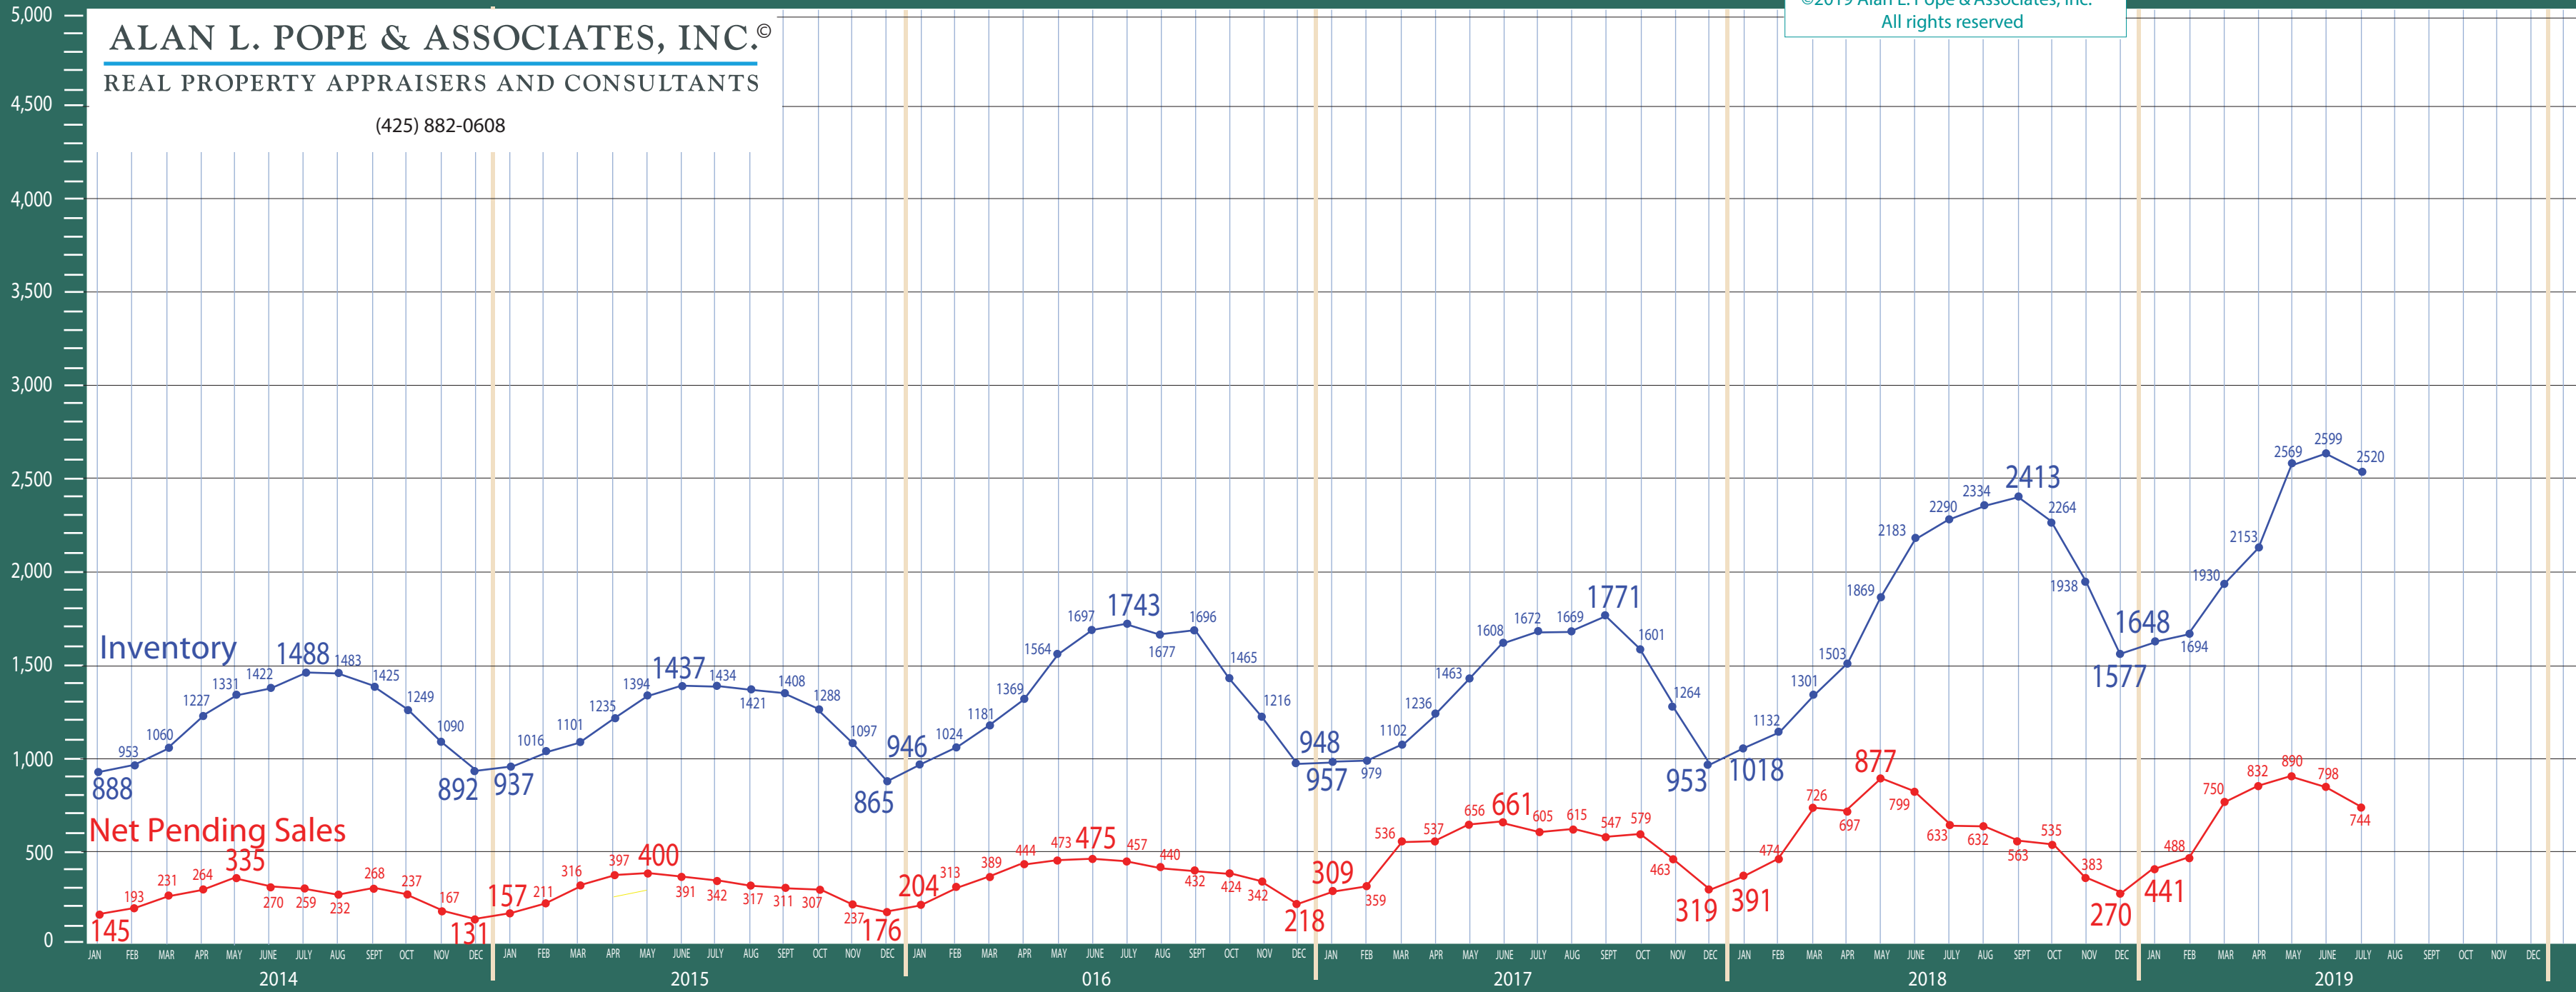

All NWMLS Areas Combined

\$1,000,000 + Residential & Condo Statistics

©2019 Alan L. Pope & Associates, Inc.
All rights reserved

ALAN L. POPE & ASSOCIATES, INC.®

REAL PROPERTY APPRAISERS AND CONSULTANTS

(425) 882-0608