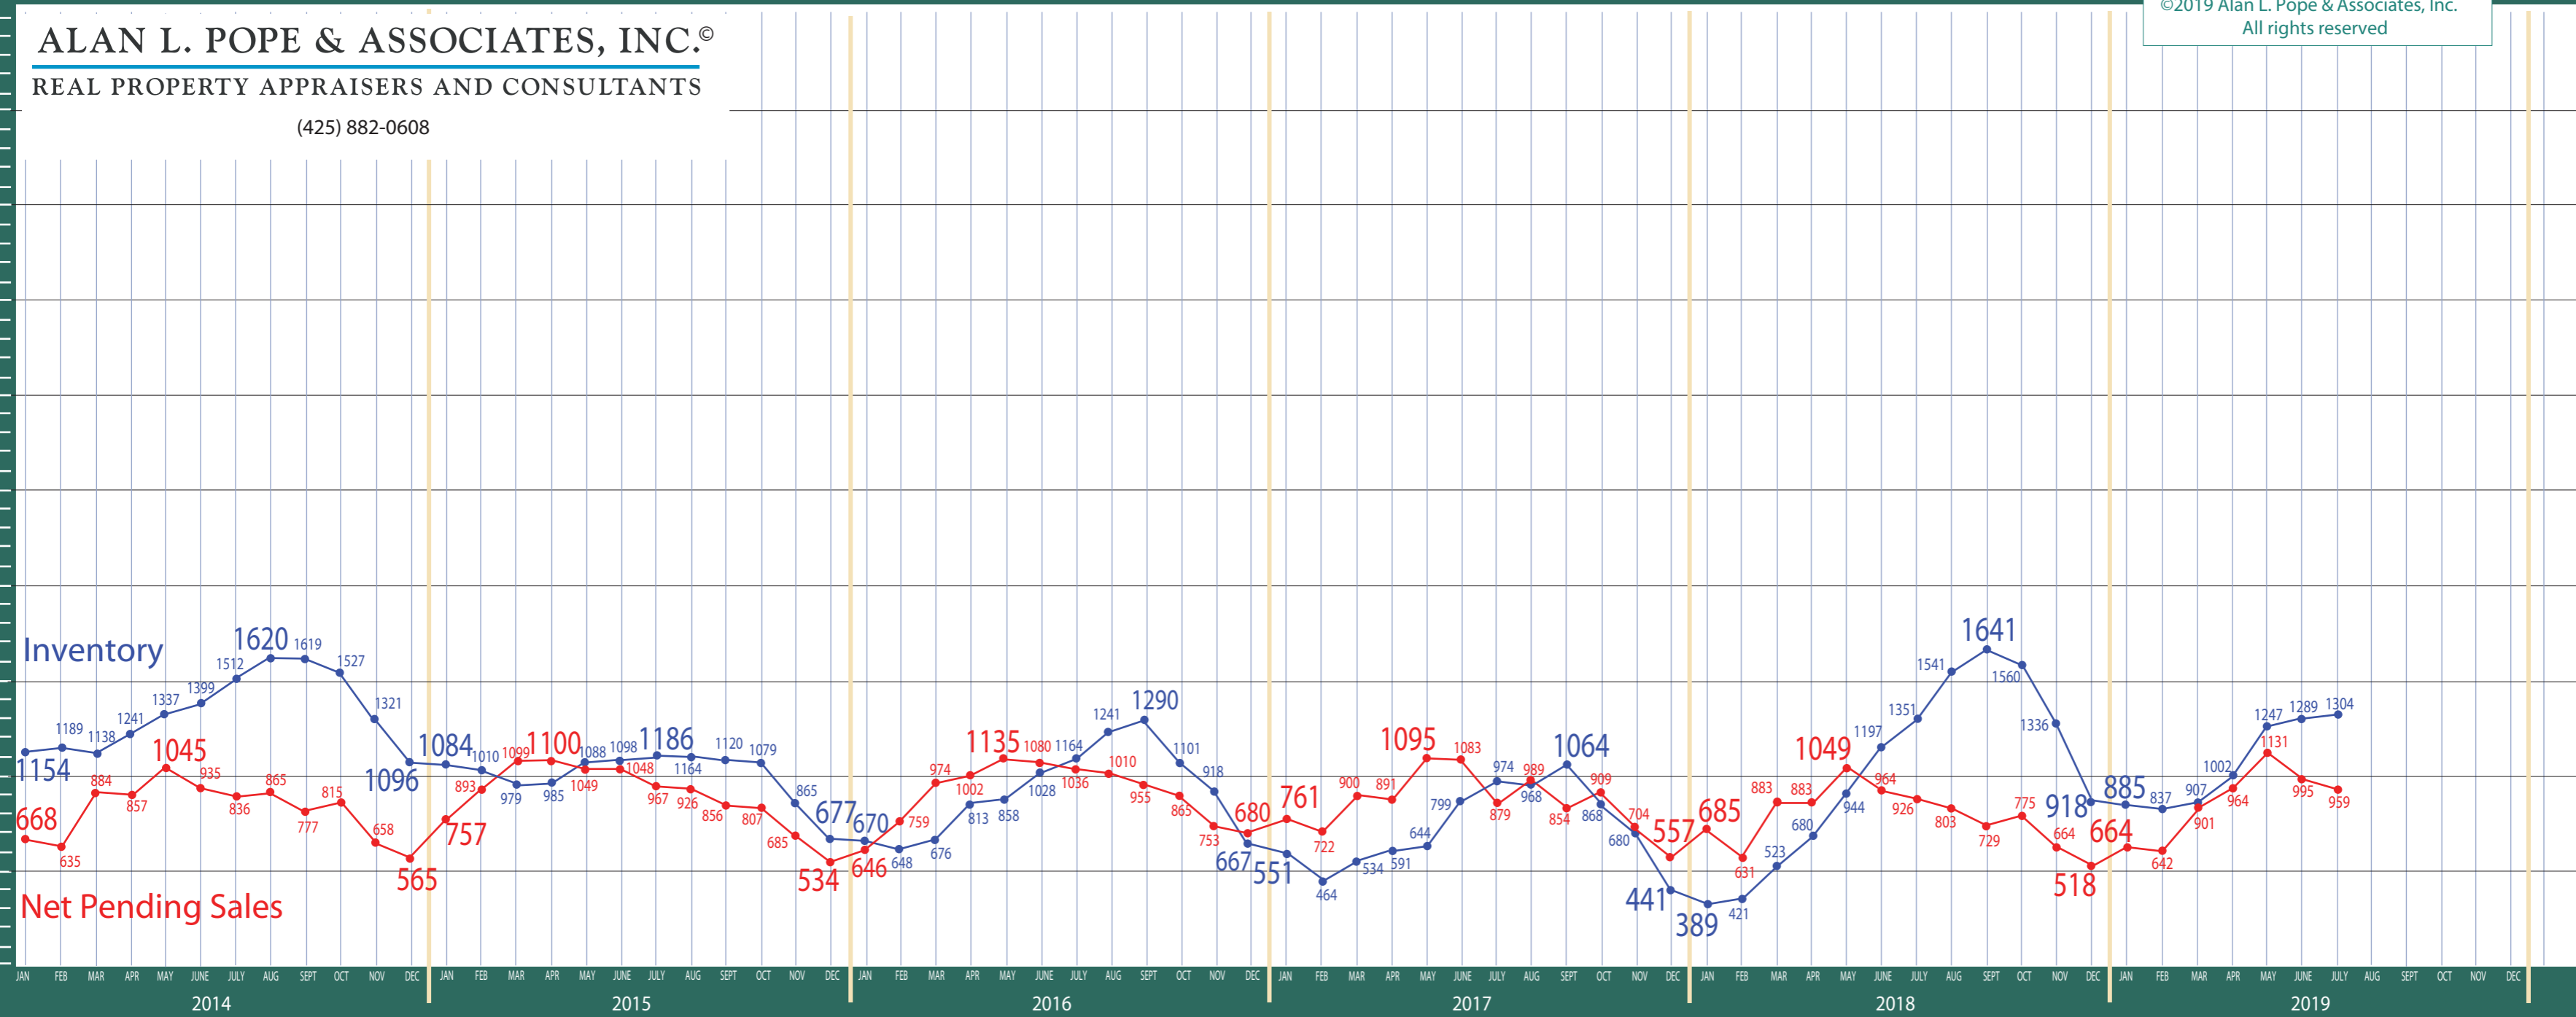

©2019 Alan L. Pope & Associates, Inc.
All rights reserved

ALAN L. POPE & ASSOCIATES, INC.®
REAL PROPERTY APPRAISERS AND CONSULTANTS

(425) 882-0608