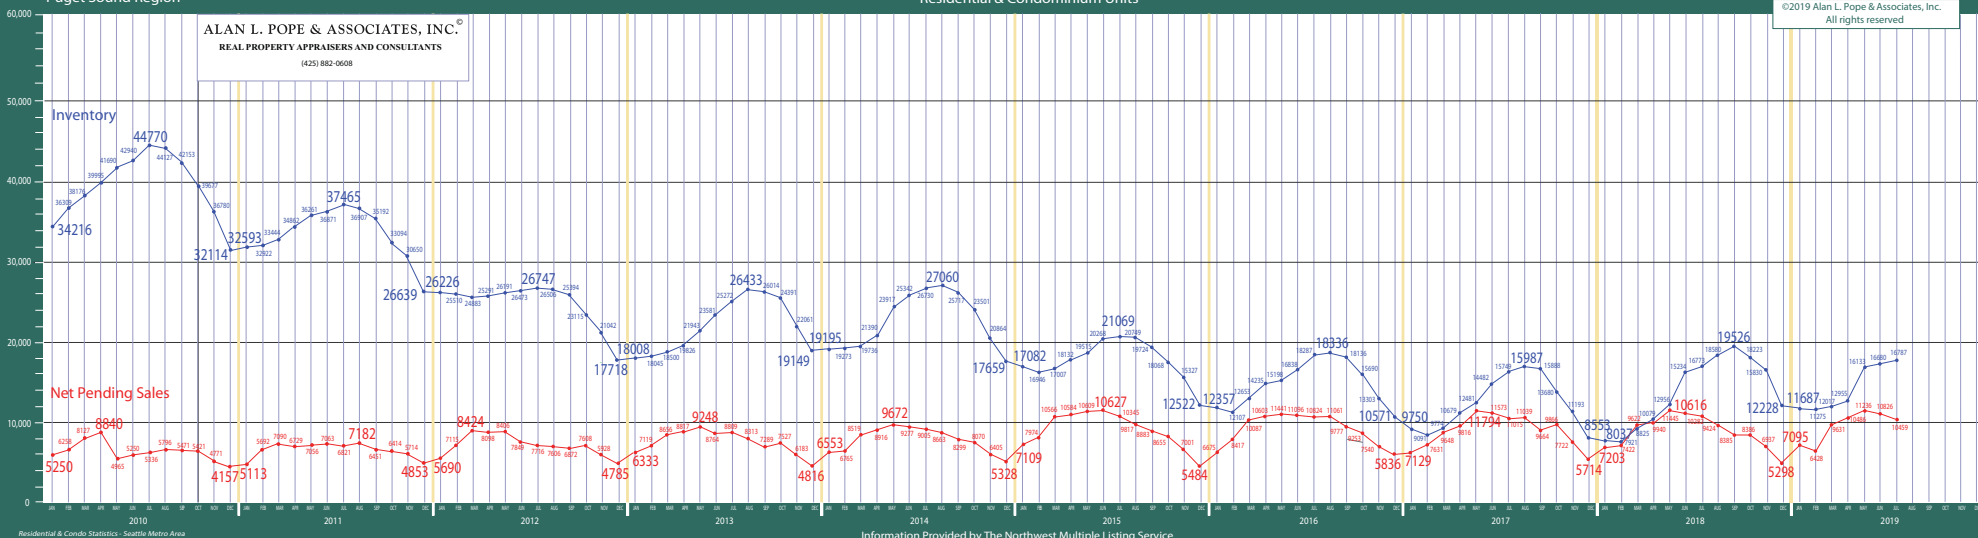

ALAN L. POPE & ASSOCIATES, INC.®
REAL PROPERTY APPRAISERS AND CONSULTANTS
(425) 882-0608