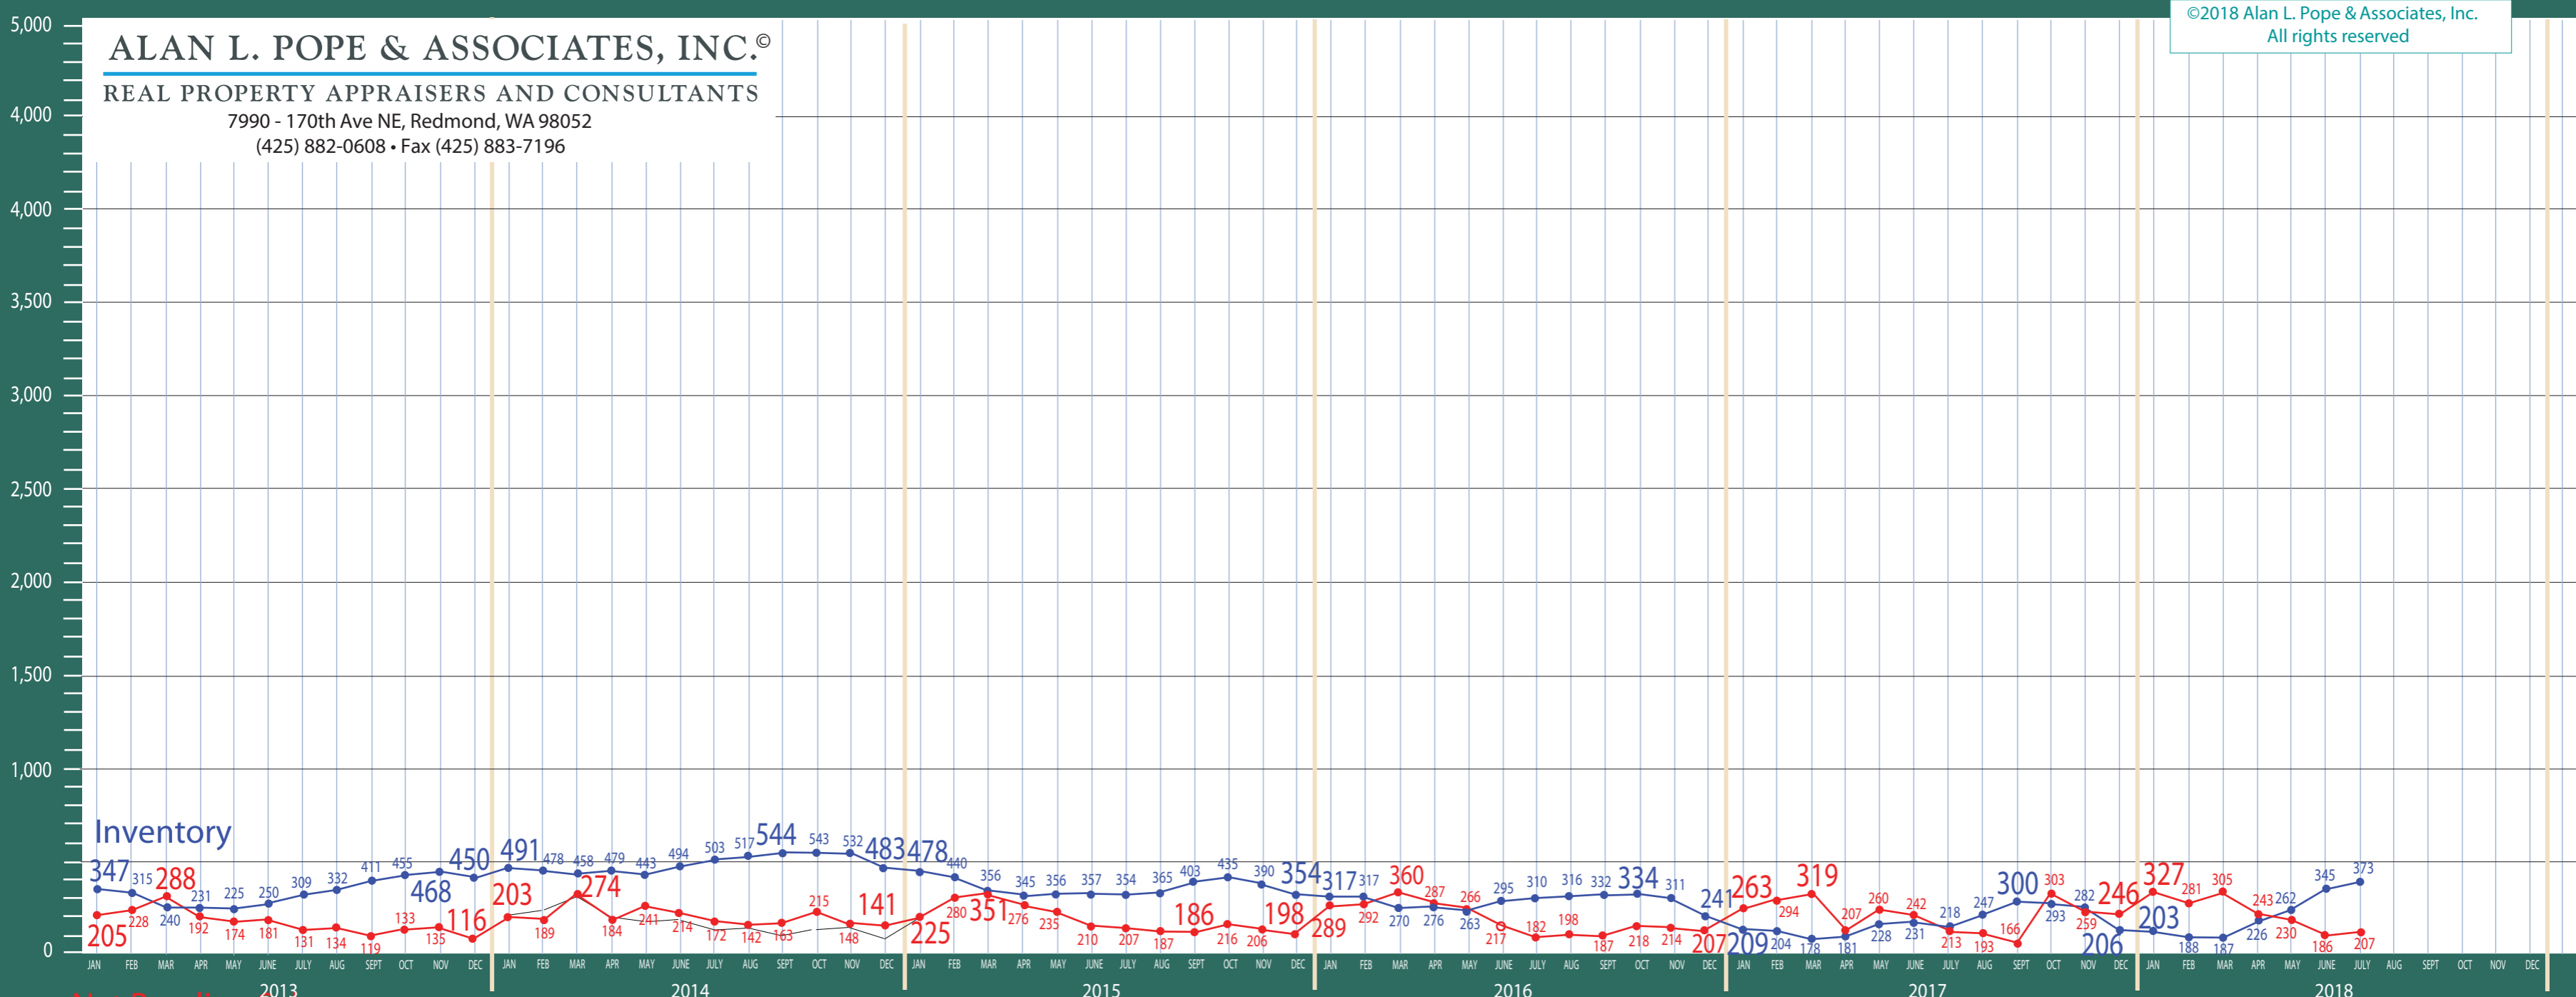

Snohomish County

New Construction - Residential & Condo Statistics

©2018 Alan L. Pope & Associates, Inc.
All rights reserved

ALAN L. POPE & ASSOCIATES, INC.®

REAL PROPERTY APPRAISERS AND CONSULTANTS

7990 - 170th Ave NE, Redmond, WA 98052
(425) 882-0608 • Fax (425) 883-7196

2013
Net Pending Sales

Information Provided by The Northwest Multiple Listing Service

ALAN L. POPE & ASSOCIATES, INC.®

REAL PROPERTY APPRAISERS AND CONSULTANTS

7990 - 170th Ave NE, Redmond, WA 98052

(425) 882-0608 • Fax (425) 883-7196