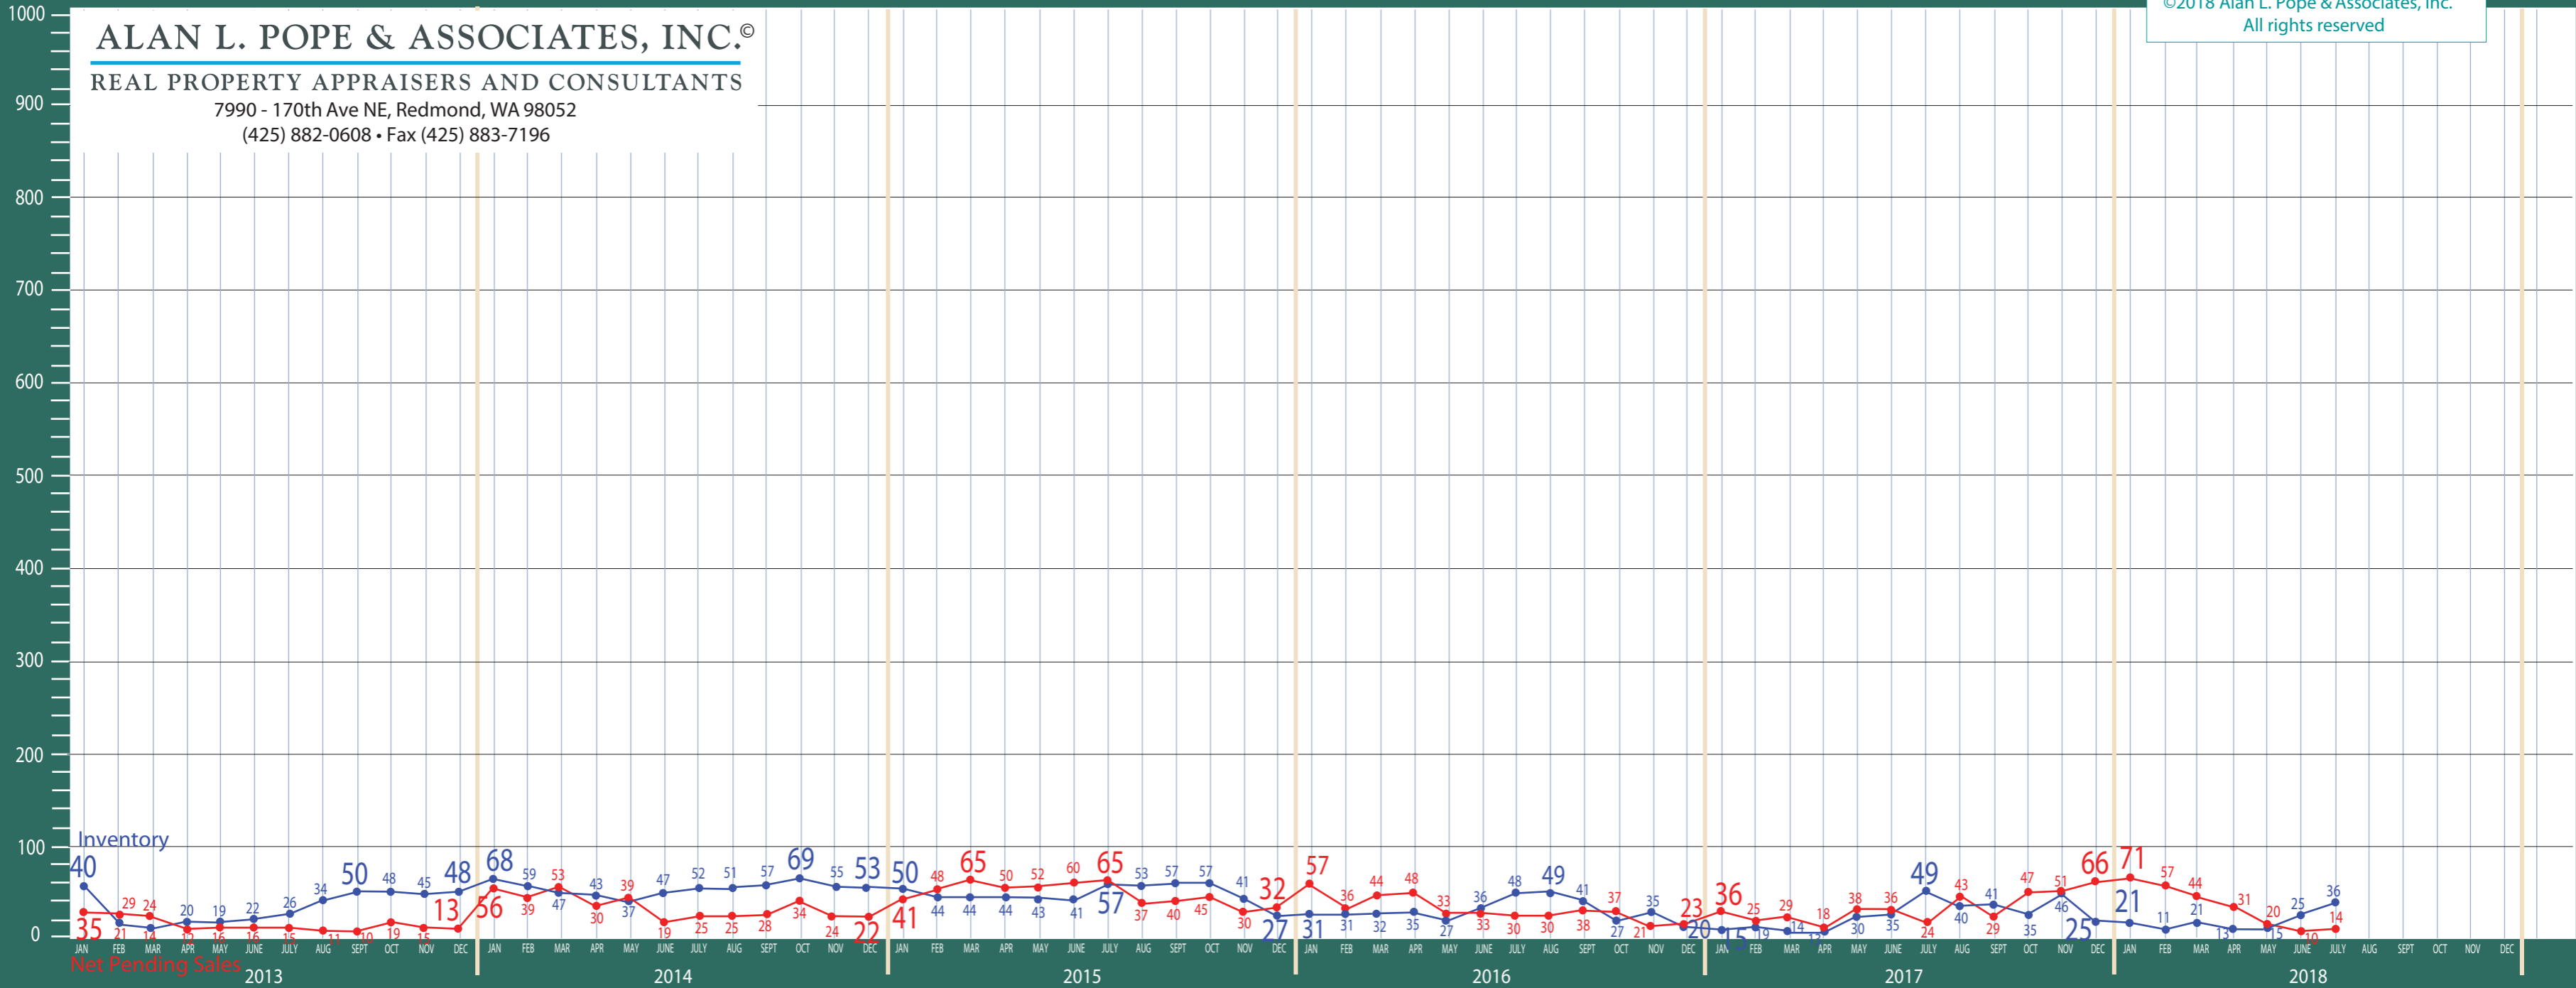

Snohomish County

New Construction - Condo Statistics

©2018 Alan L. Pope & Associates, Inc.
All rights reserved

ALAN L. POPE & ASSOCIATES, INC.®

REAL PROPERTY APPRAISERS AND CONSULTANTS

7990 - 170th Ave NE, Redmond, WA 98052

(425) 882-0608 • Fax (425) 883-7196

ALAN L. POPE & ASSOCIATES, INC.®

REAL PROPERTY APPRAISERS AND CONSULTANTS

7990 - 170th Ave NE, Redmond, WA 98052

(425) 882-0608 • Fax (425) 883-7196

©2018 Alan L. Pope & Associates, Inc.
All rights reserved