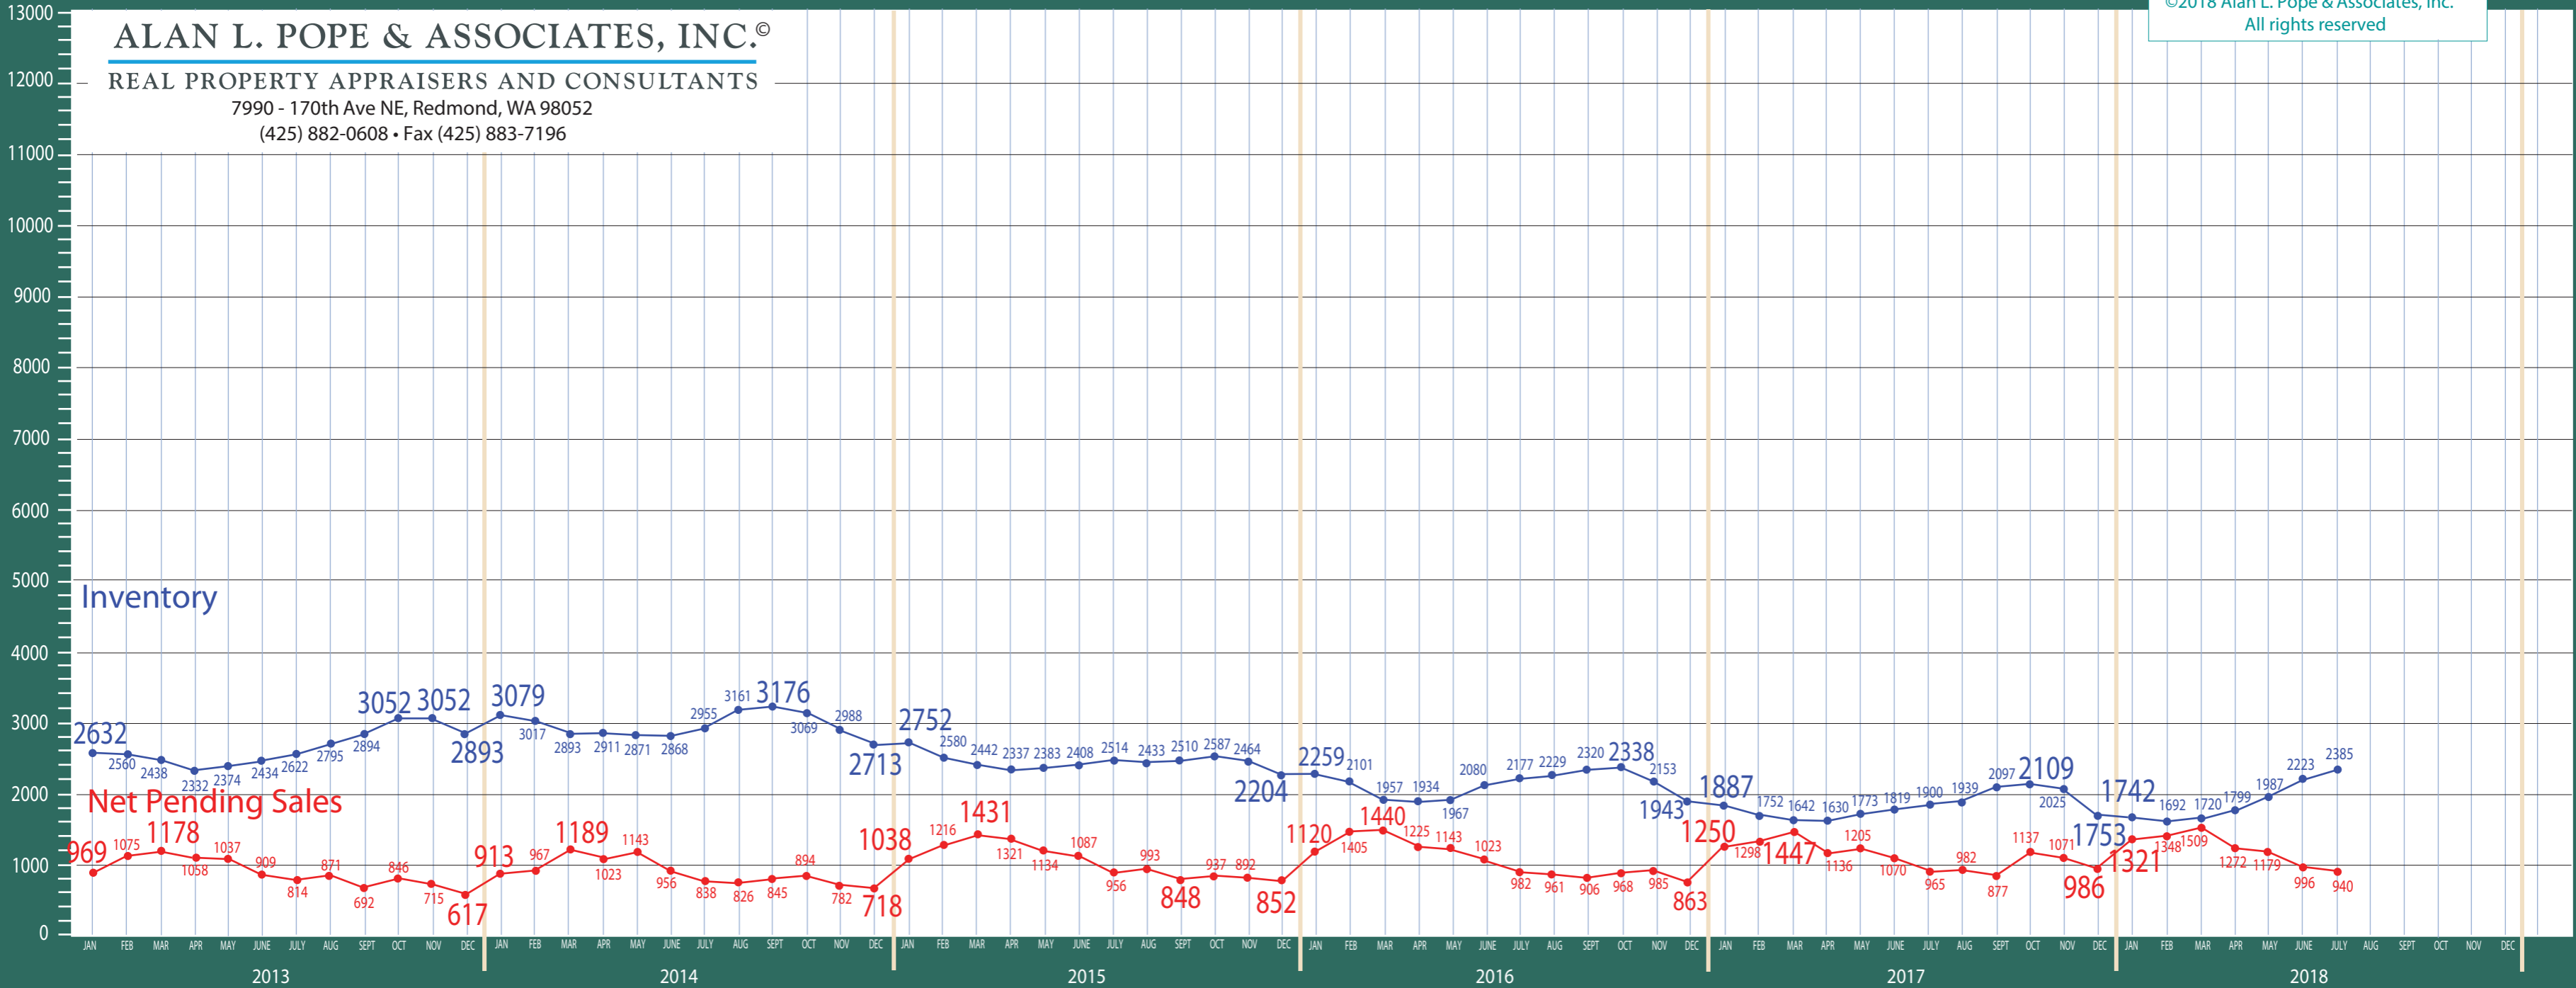

Puget Sound Region

New Construction - Residential & Condo Statistics

©2018 Alan L. Pope & Associates, Inc.
All rights reserved

ALAN L. POPE & ASSOCIATES, INC.®

REAL PROPERTY APPRAISERS AND CONSULTANTS

7990 - 170th Ave NE, Redmond, WA 98052

(425) 882-0608 • Fax (425) 883-7196