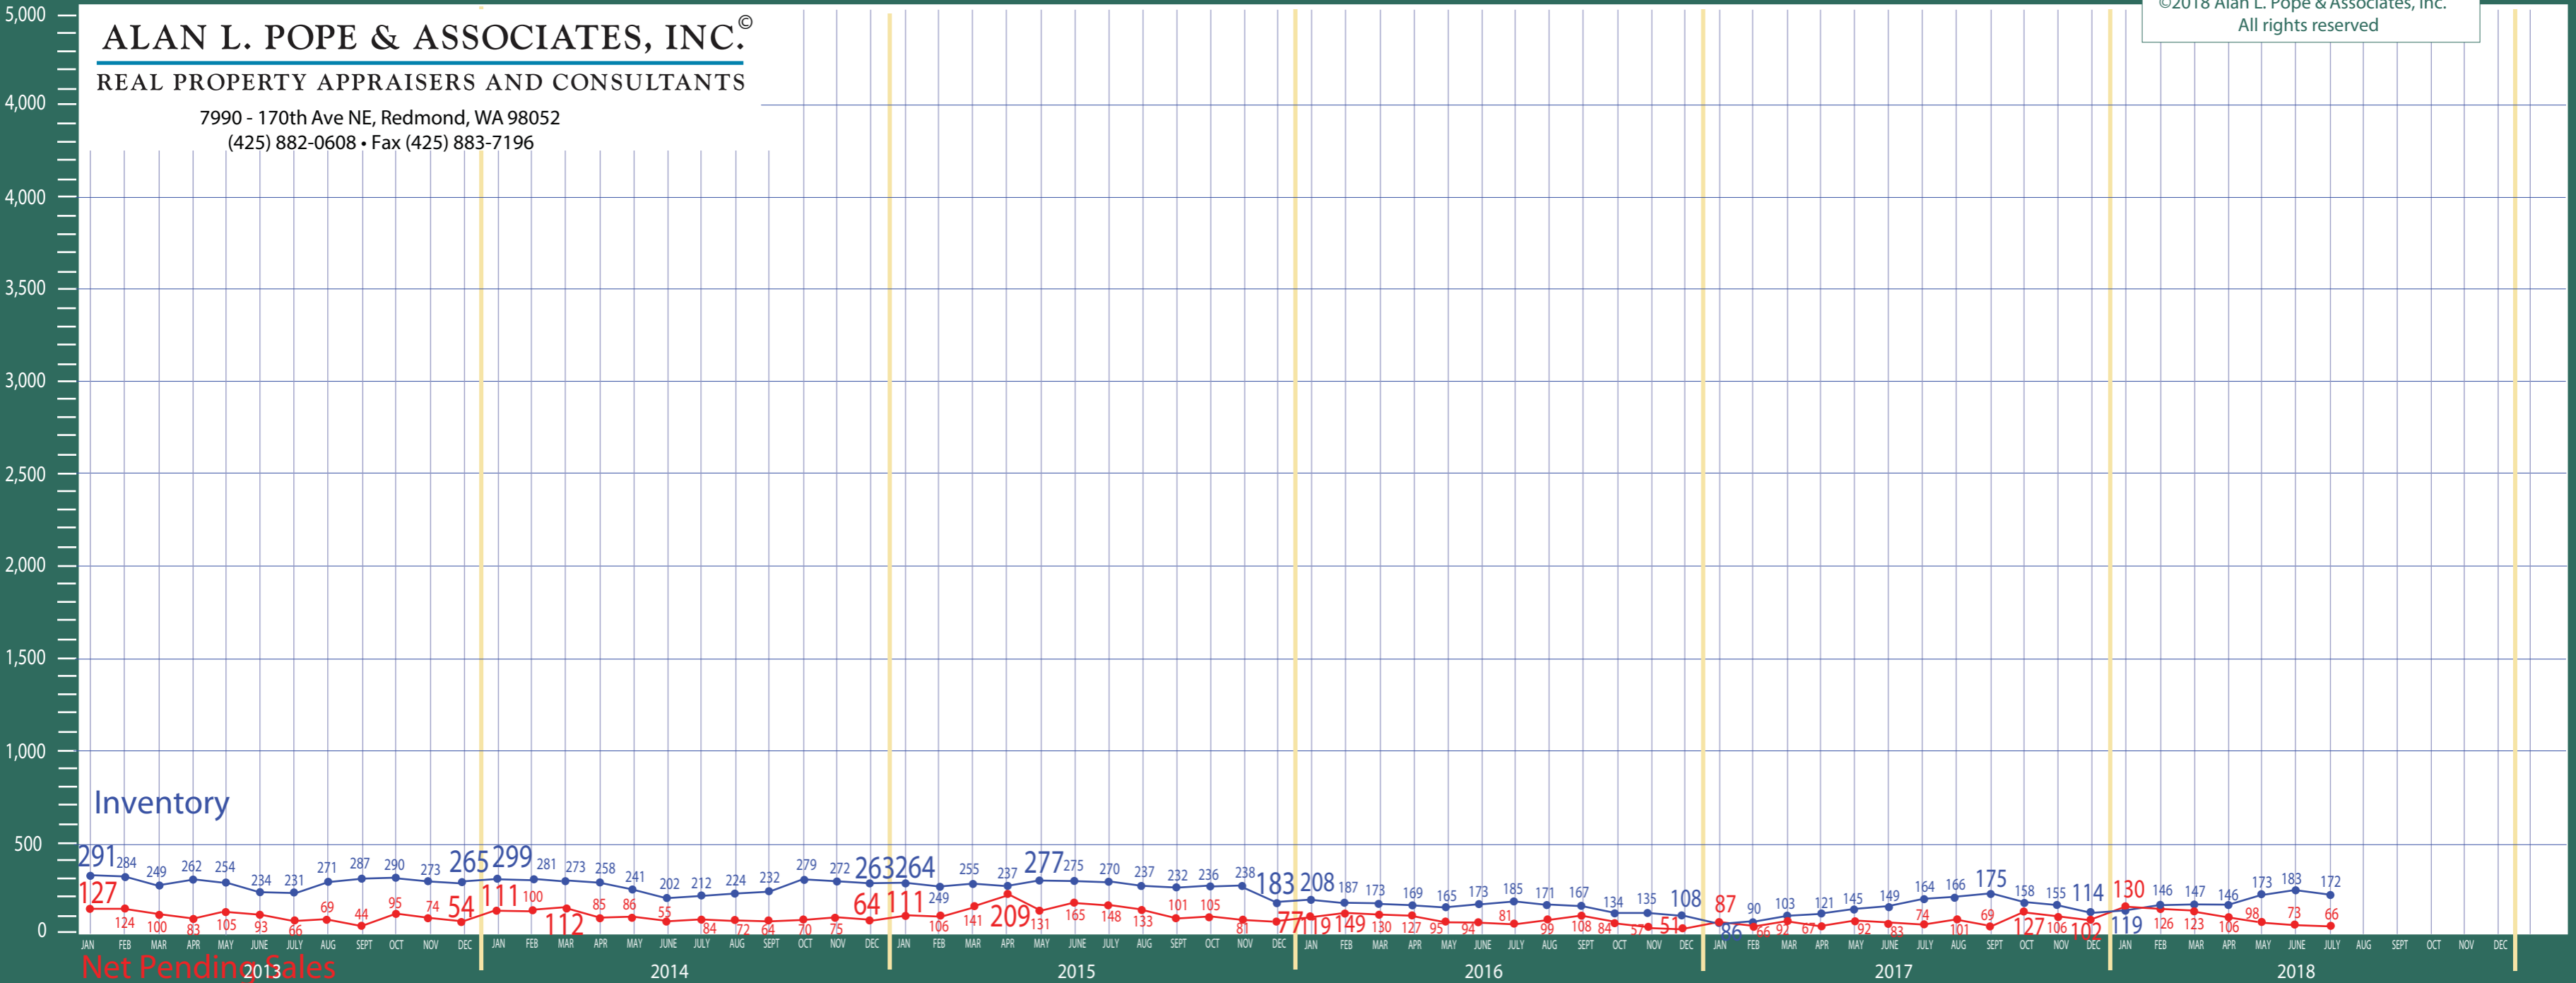

Puget Sound Region

New Construction - Condo Statistics

©2018 Alan L. Pope & Associates, Inc.
All rights reserved

ALAN L. POPE & ASSOCIATES, INC.®

REAL PROPERTY APPRAISERS AND CONSULTANTS

7990 - 170th Ave NE, Redmond, WA 98052
(425) 882-0608 • Fax (425) 883-7196

Inventory

Net Pending Sales

Information Provided by The Northwest Multiple Listing Service

Puget Sound Region

New Construction - Condo Statistics

ALAN L. POPE & ASSOCIATES, INC.®

REAL PROPERTY APPRAISERS AND CONSULTANTS