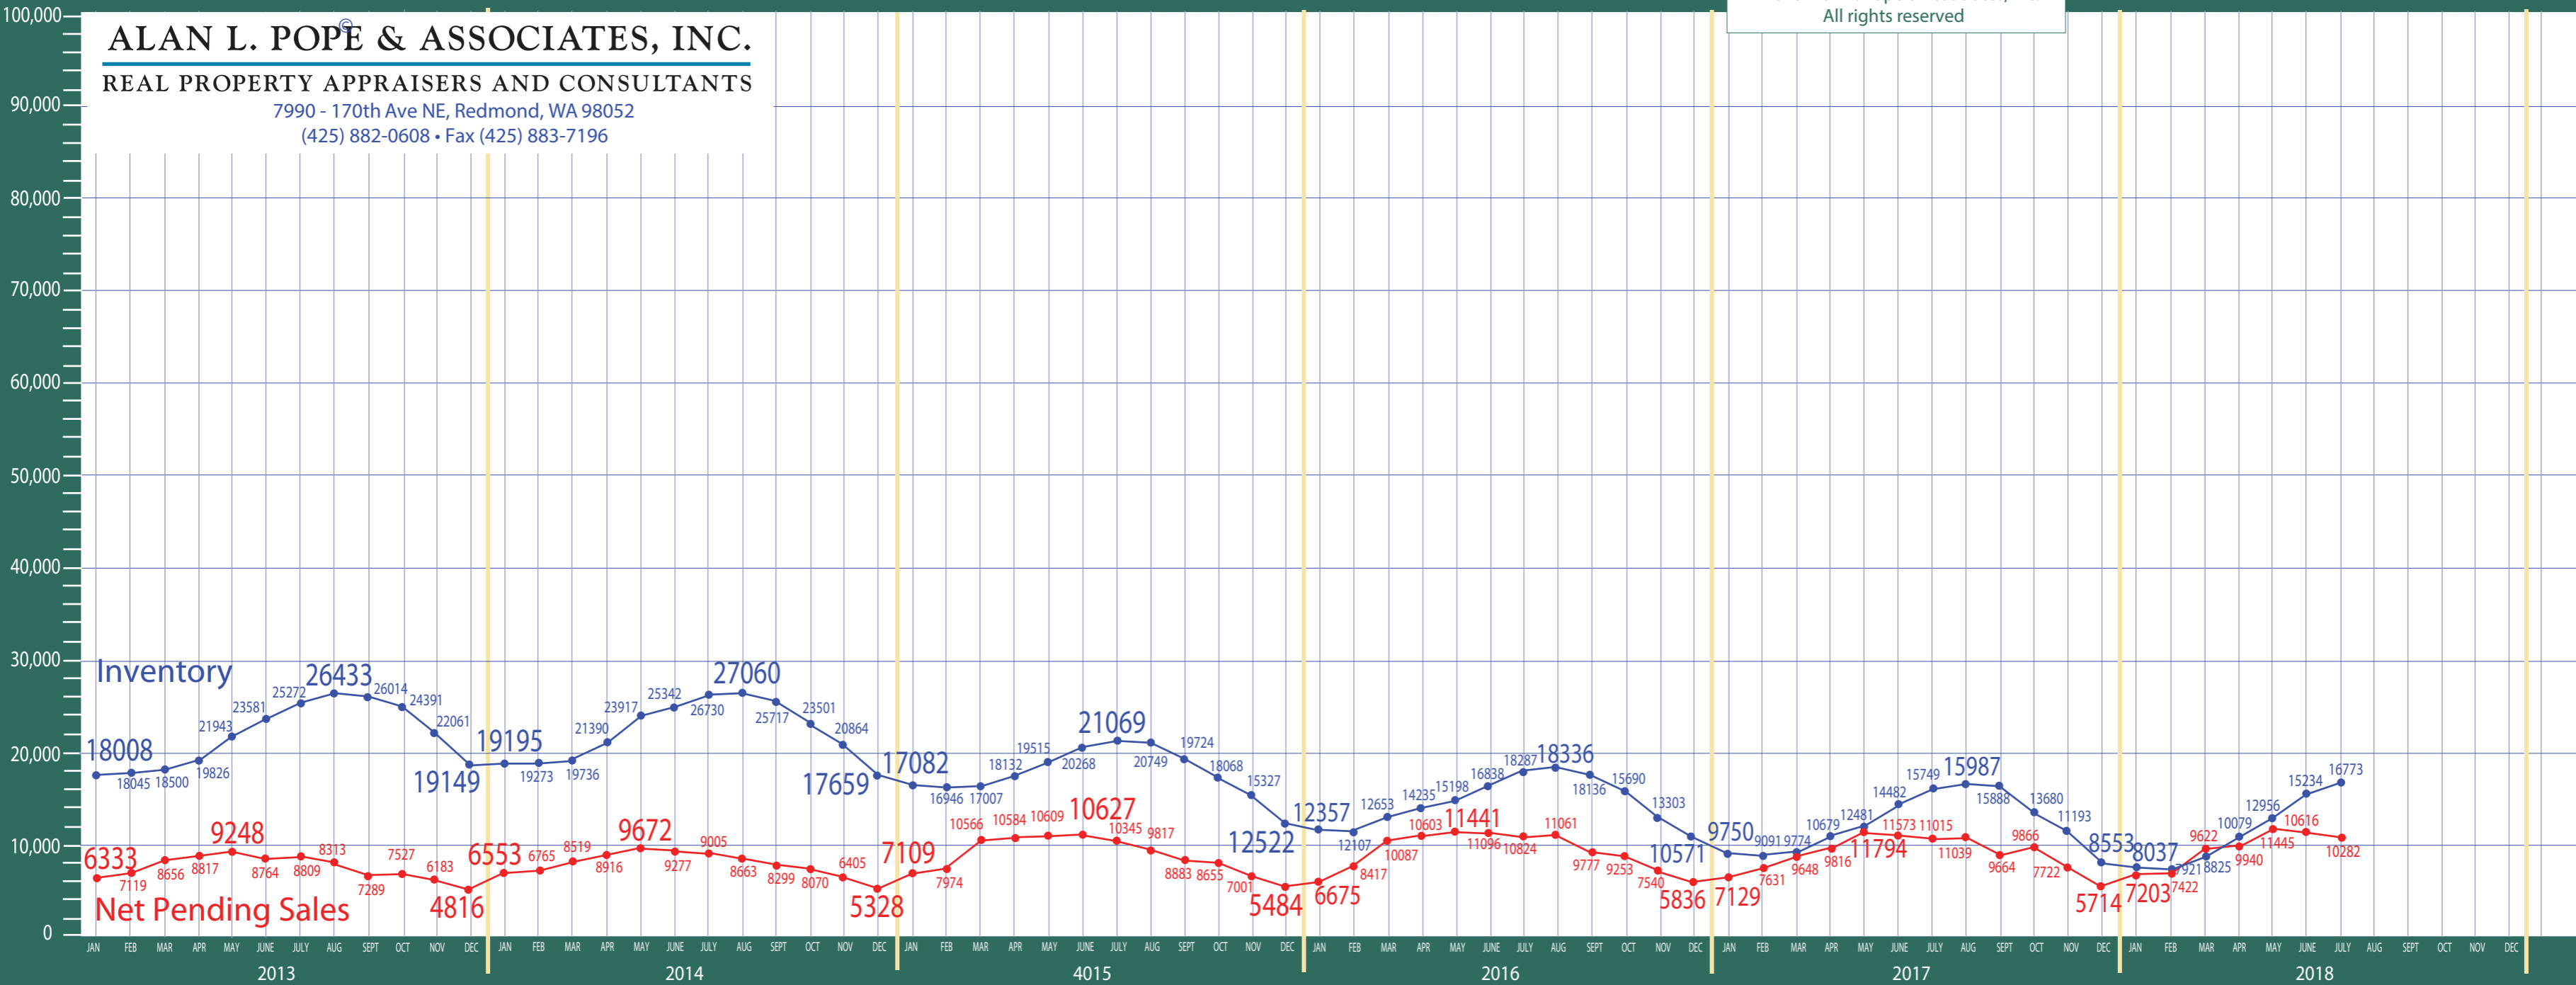

Puget Sound Region

Listing Residential & Condo Only

©2018 Alan L. Pope & Associates, Inc.
All rights reserved

ALAN L. POPE & ASSOCIATES, INC.

REAL PROPERTY APPRAISERS AND CONSULTANTS

7990 - 170th Ave NE, Redmond, WA 98052
(425) 882-0608 • Fax (425) 883-7196

Information Provided by The Northwest Multiple Listing Service

Puget Sound Region

Absorption of Inventory Residential & Condo Only

ALAN L. POPE & ASSOCIATES, INC.®

REAL PROPERTY APPRAISERS AND CONSULTANTS