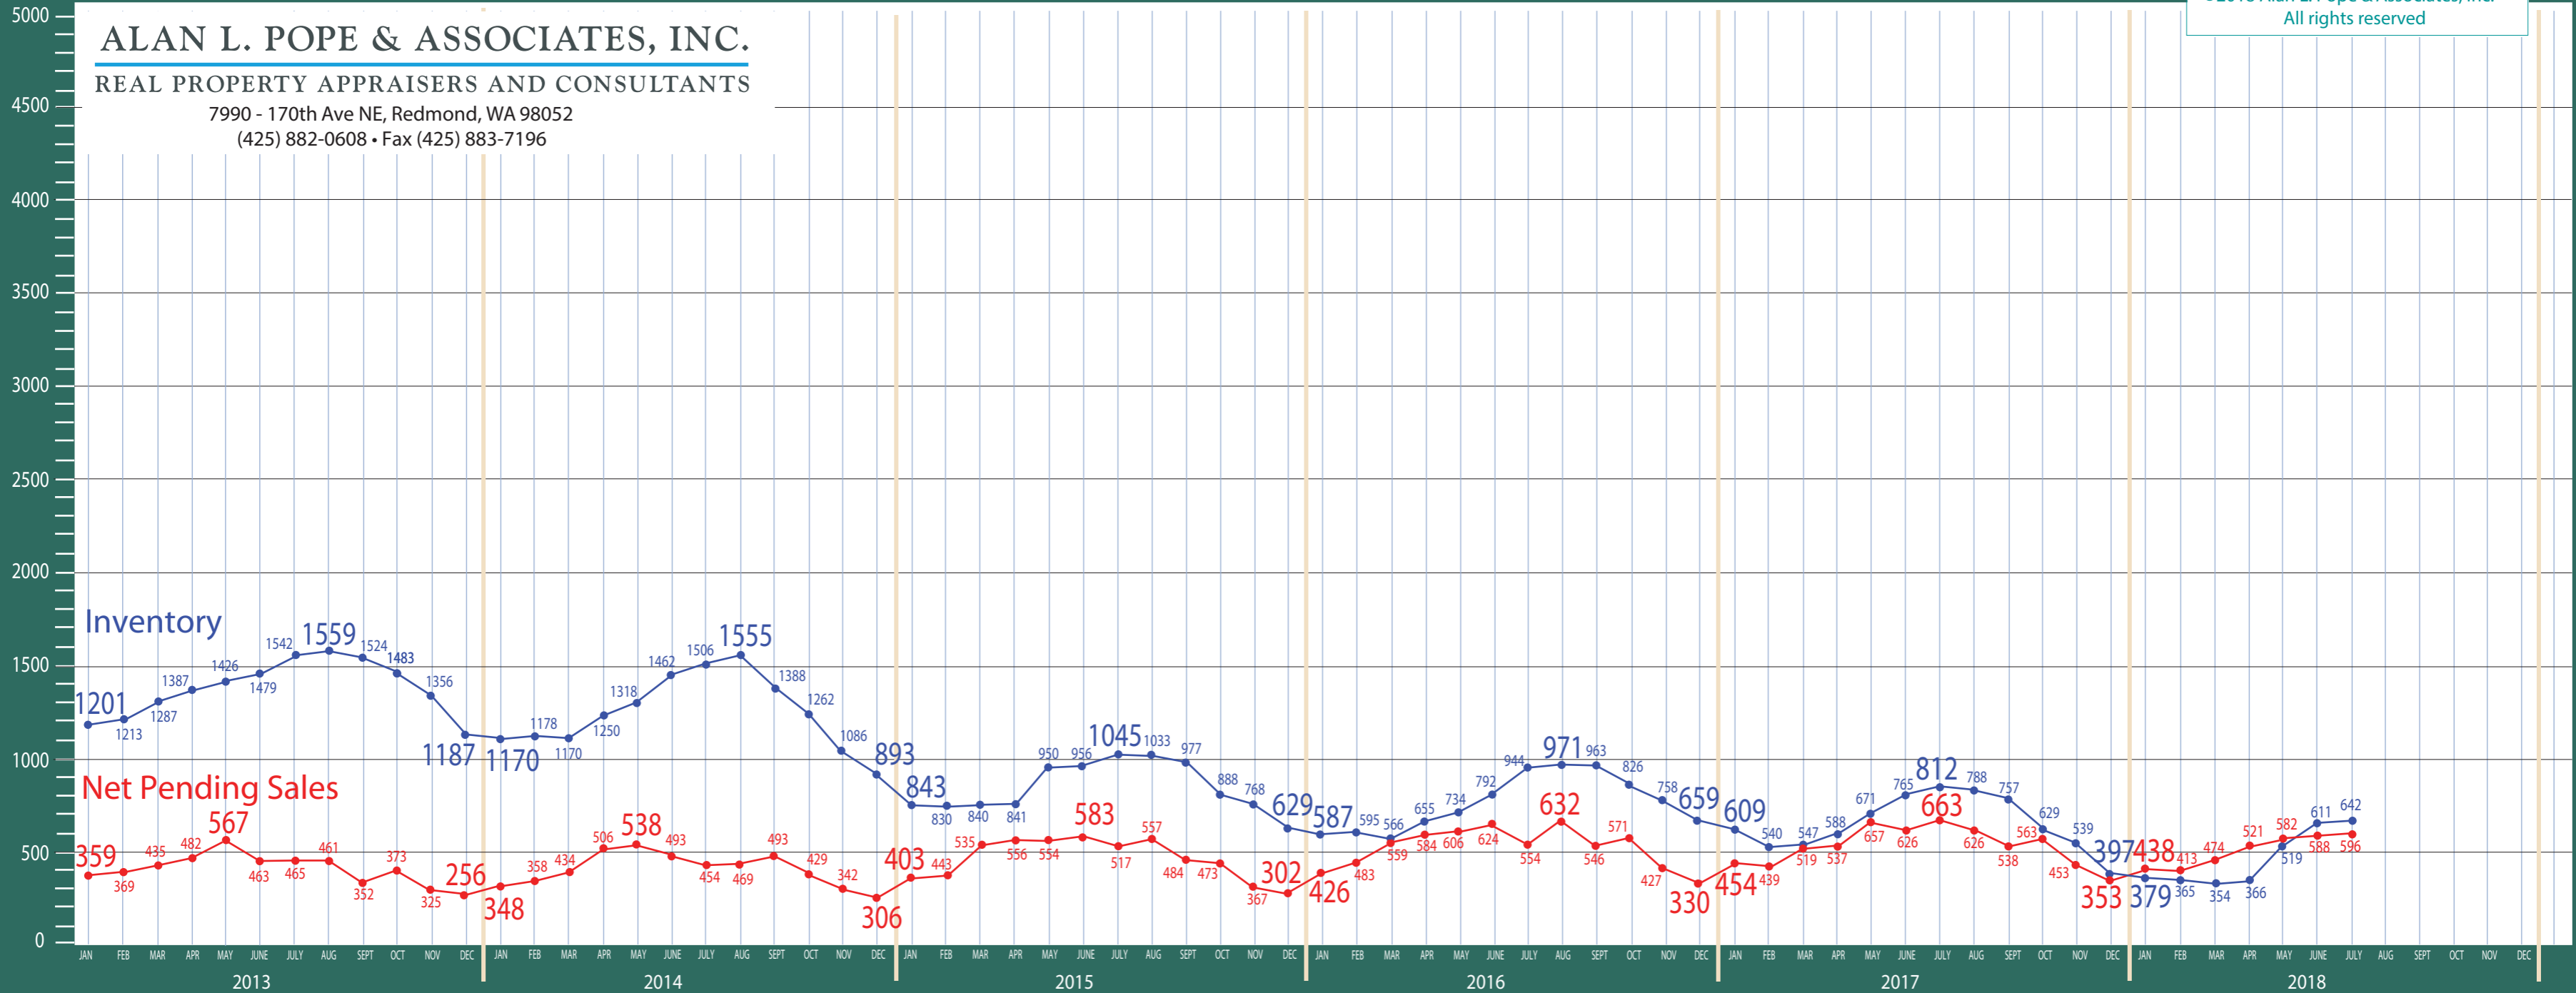

ALAN L. POPE & ASSOCIATES, INC.

REAL PROPERTY APPRAISERS AND CONSULTANTS

7990 - 170th Ave NE, Redmond, WA 98052
(425) 882-0608 • Fax (425) 883-7196

Kitsap County

Absorption of Inventory Residential & Condo Only

ALAN L. POPE & ASSOCIATES, INC.

REAL PROPERTY APPRAISERS AND CONSULTANTS

7990 - 170th Ave NE, Redmond, WA 98052
 (425) 882-0608 • Fax (425) 883-7196

©2018 Alan L. Pope & Associates, Inc.
 All rights reserved