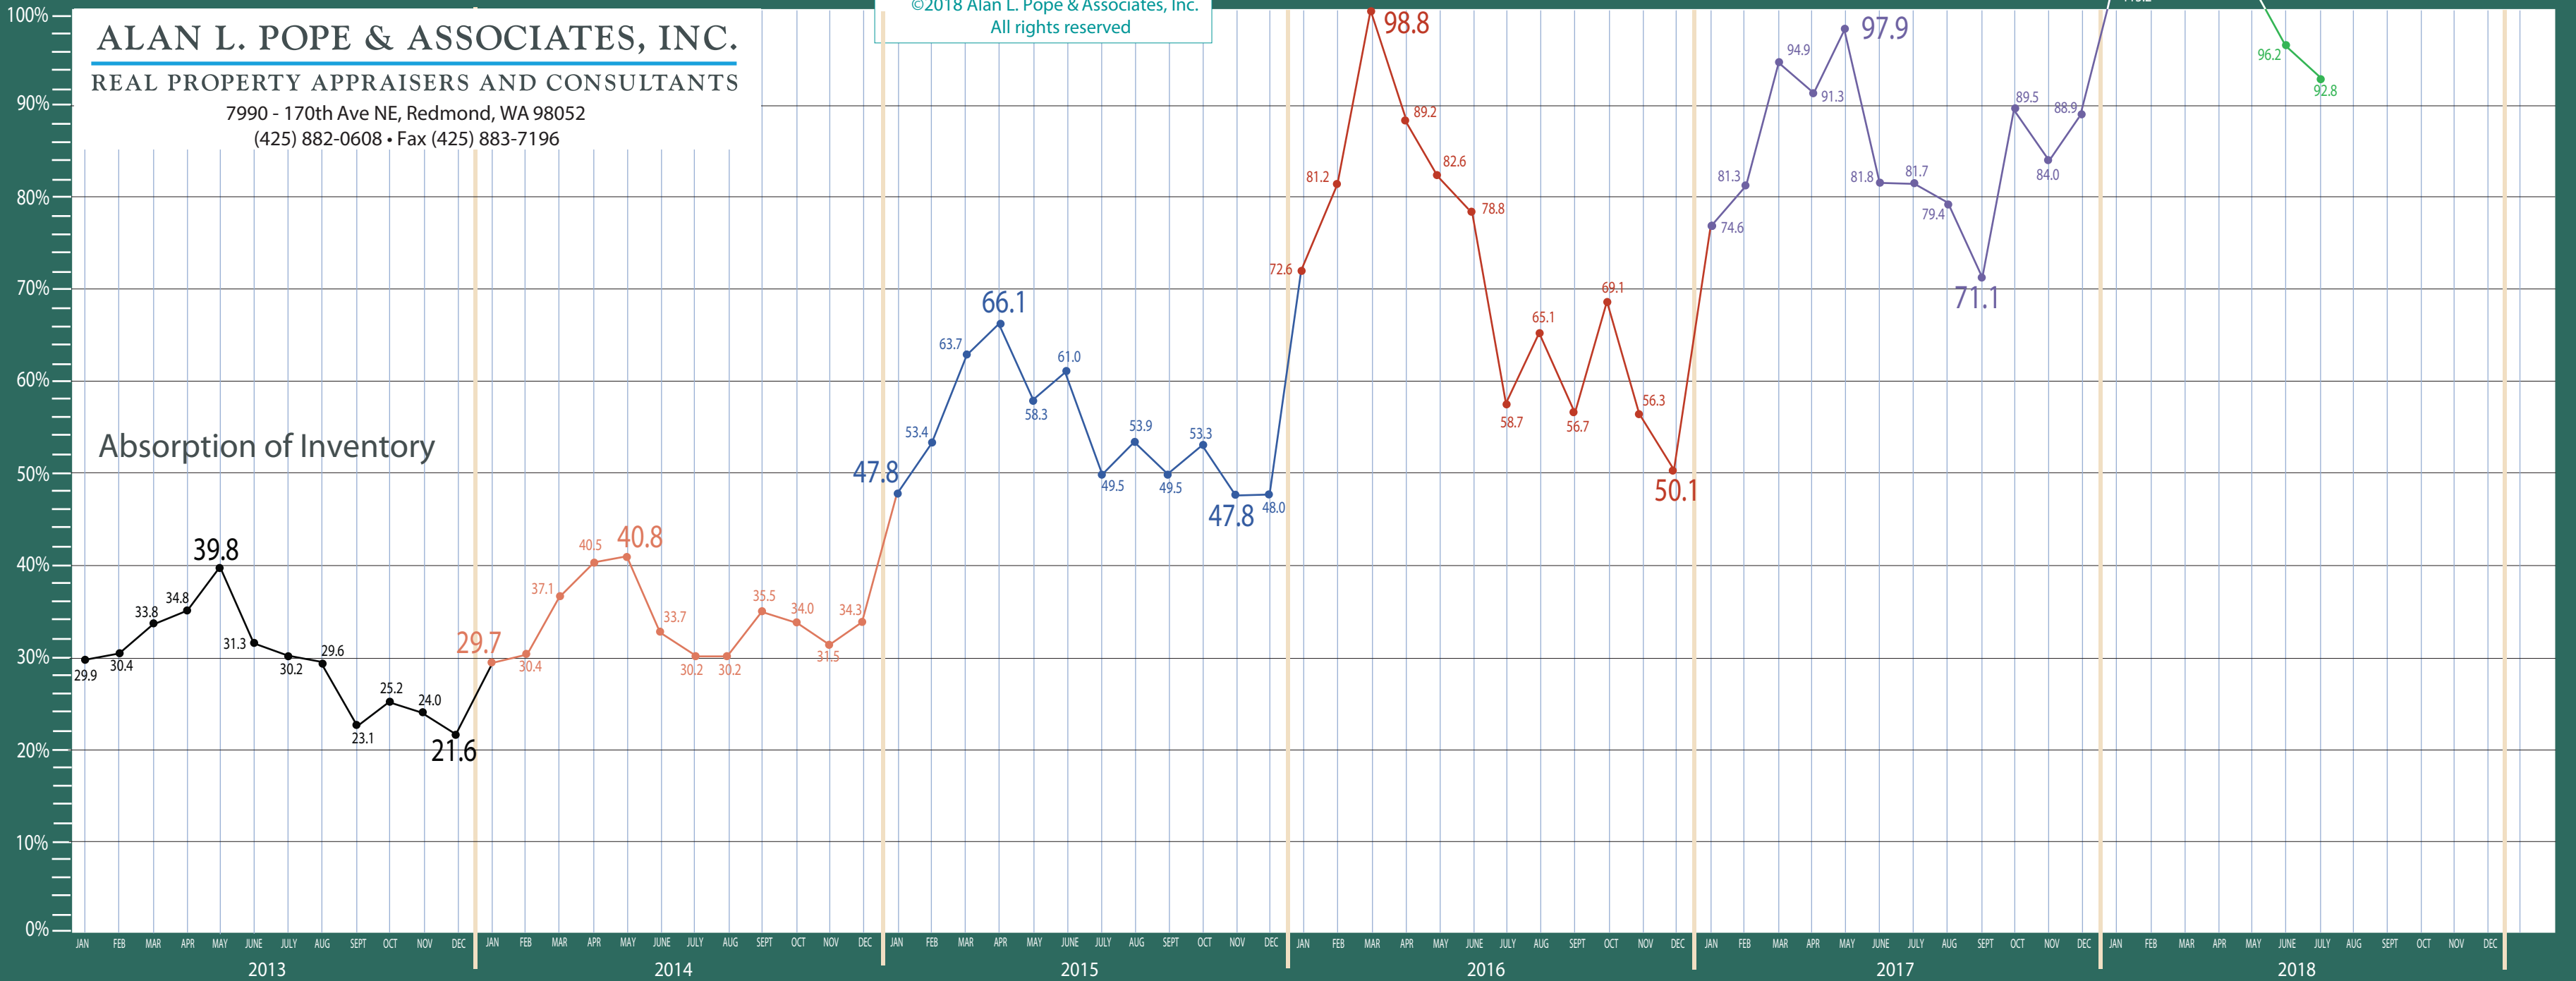

ALAN L. POPE & ASSOCIATES, INC.

REAL PROPERTY APPRAISERS AND CONSULTANTS

7990 - 170th Ave NE, Redmond, WA 98052
(425) 882-0608 • Fax (425) 883-7196

Kitsap County

Absorption of Inventory Residential & Condo Only

ALAN L. POPE & ASSOCIATES, INC.

REAL PROPERTY APPRAISERS AND CONSULTANTS

7990 - 170th Ave NE, Redmond, WA 98052
 (425) 882-0608 • Fax (425) 883-7196

©2018 Alan L. Pope & Associates, Inc.
 All rights reserved