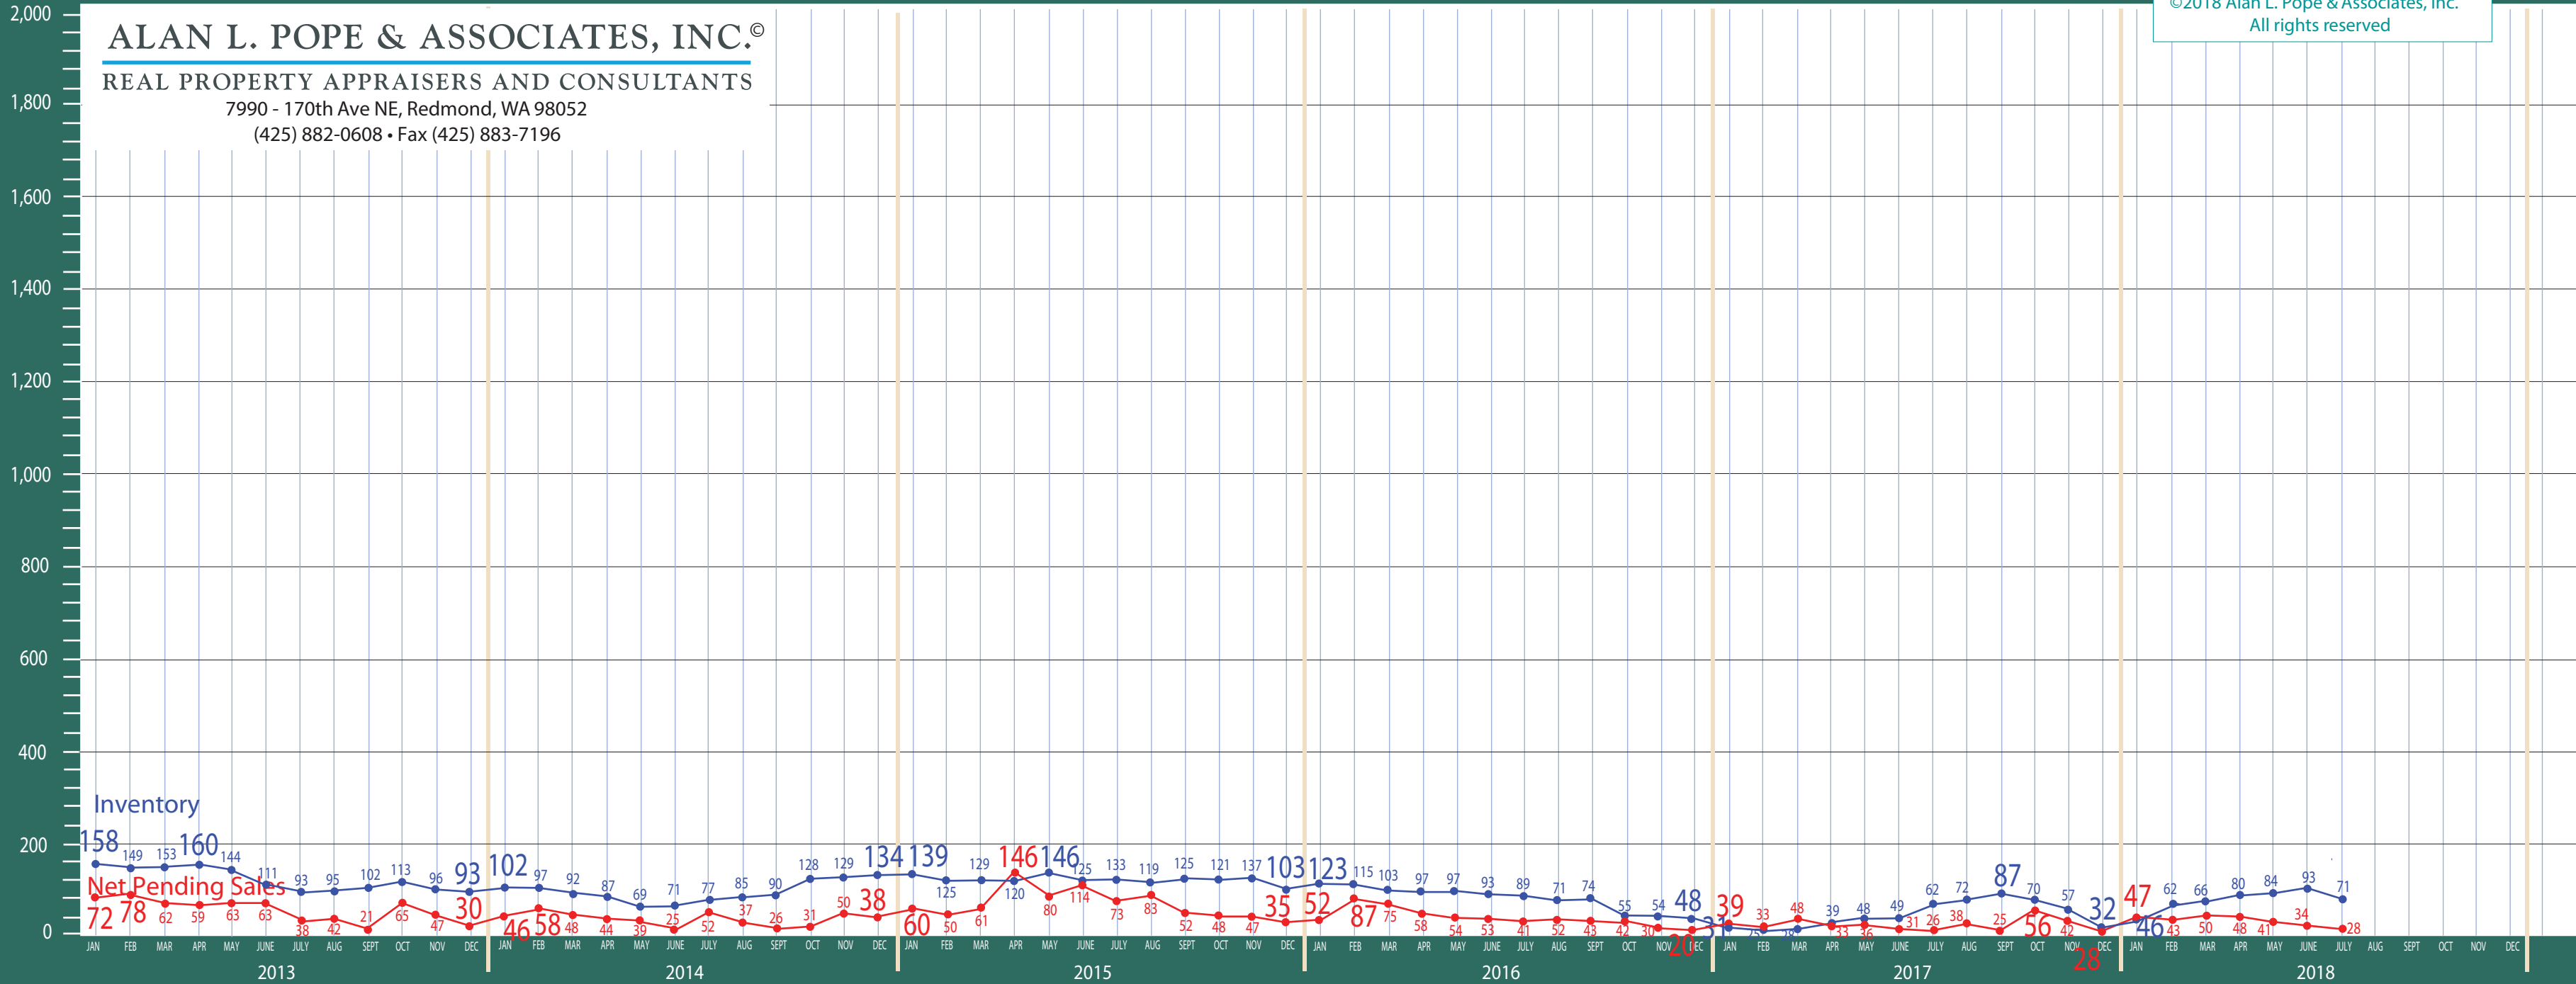

King County

New Construction - Condo Statistics

ALAN L. POPE & ASSOCIATES, INC.®

REAL PROPERTY APPRAISERS AND CONSULTANTS

7990 - 170th Ave NE, Redmond, WA 98052

(425) 882-0608 • Fax (425) 883-7196

©2018 Alan L. Pope & Associates, Inc.
All rights reserved

ALAN L. POPE & ASSOCIATES, INC.®

REAL PROPERTY APPRAISERS AND CONSULTANTS

7990 - 170th Ave NE, Redmond, WA 98052

(425) 882-0608 • Fax (425) 883-7196

©2018 Alan L. Pope & Associates, Inc.
All rights reserved