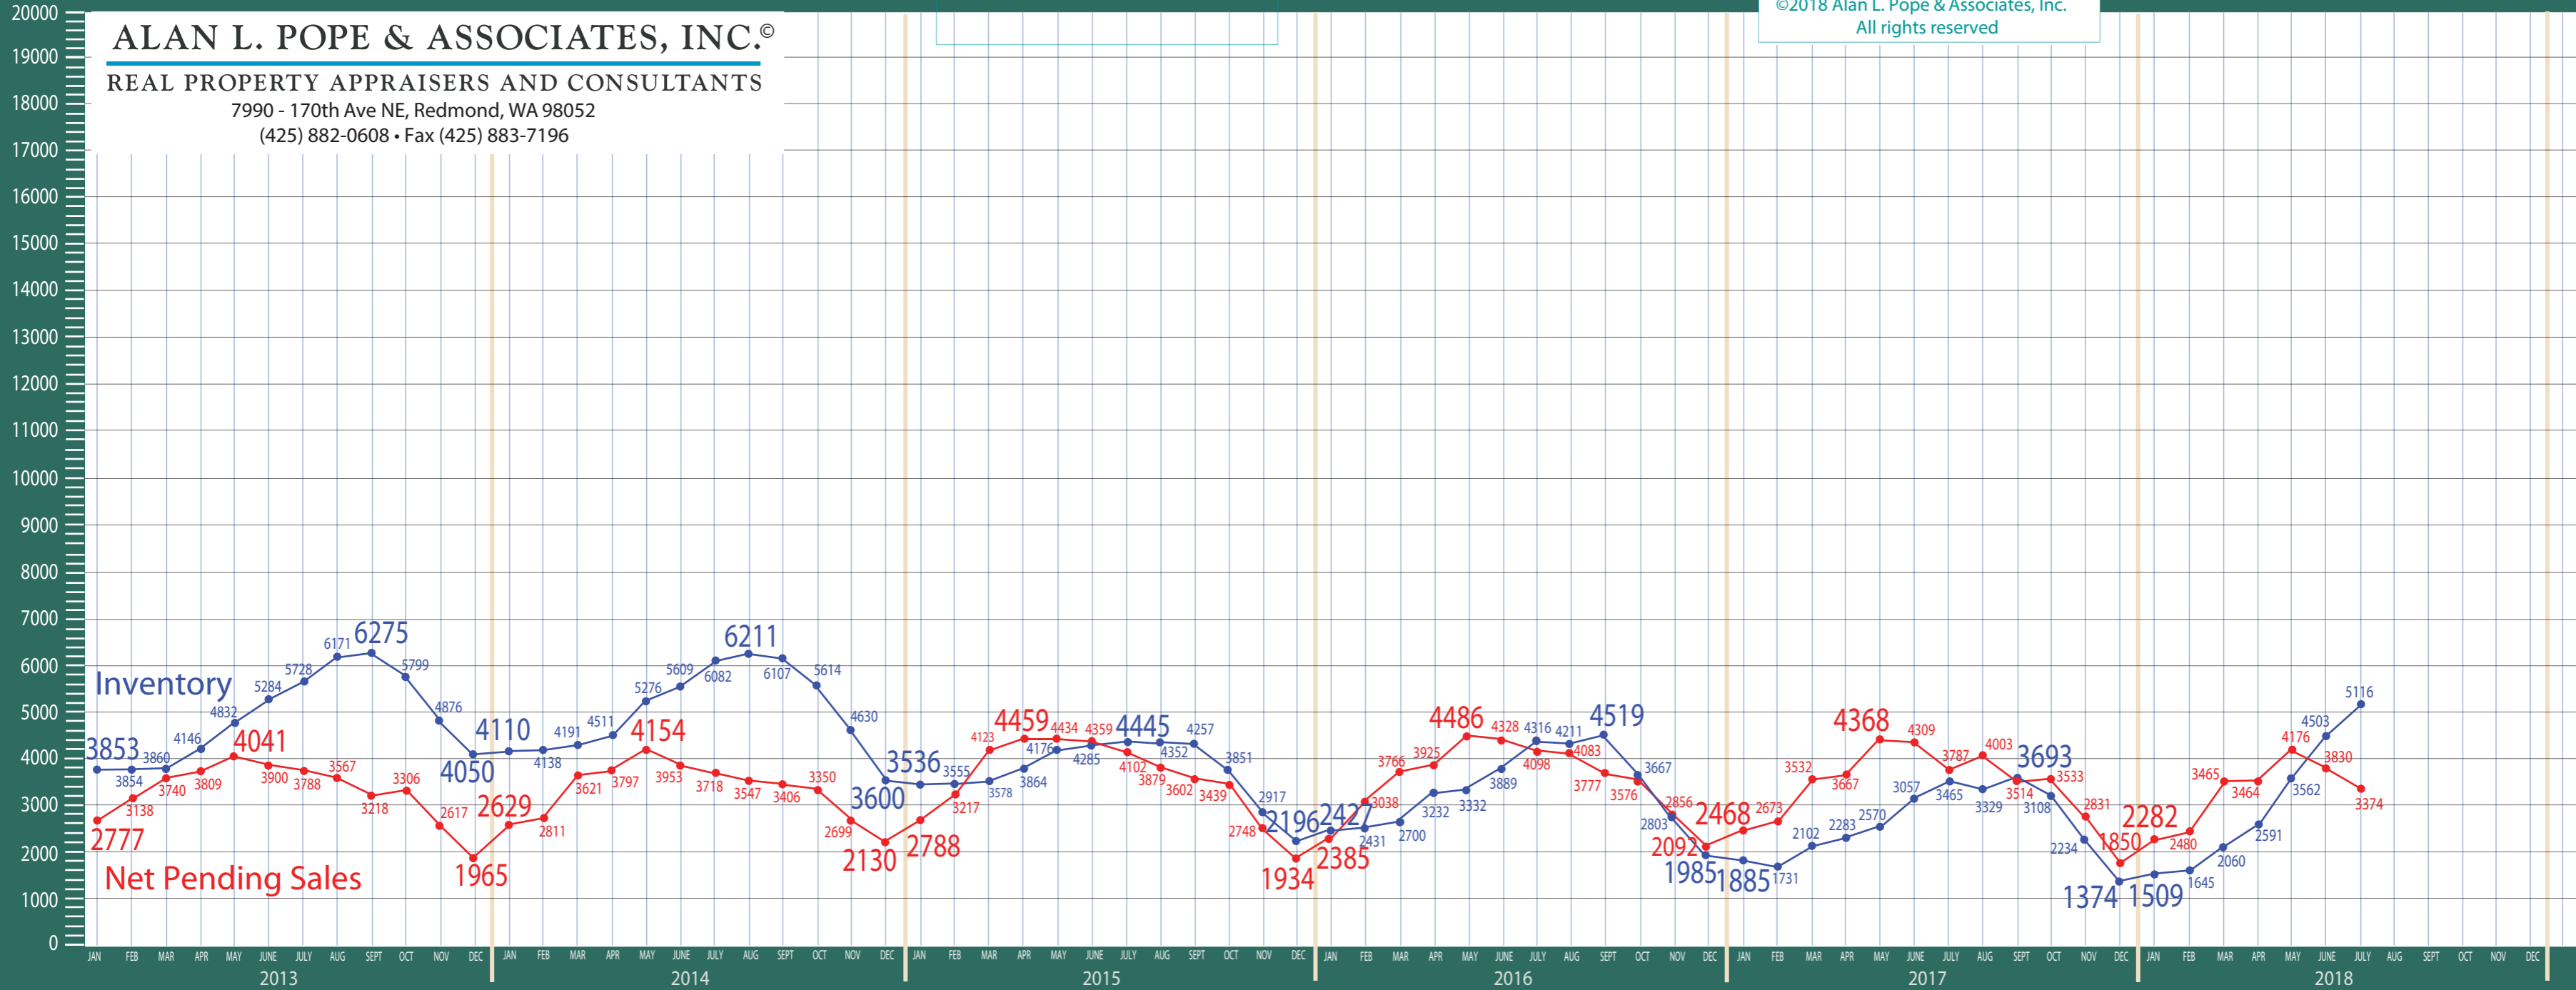

King County

Listing Residential & Condo Only

ALAN L. POPE & ASSOCIATES, INC.®

REAL PROPERTY APPRAISERS AND CONSULTANTS

7990 - 170th Ave NE, Redmond, WA 98052

(425) 882-0608 • Fax (425) 883-7196

©2018 Alan L. Pope & Associates, Inc.
All rights reserved

ALAN L. POPE & ASSOCIATES, INC.®

REAL PROPERTY APPRAISERS AND CONSULTANTS

7990 - 170th Ave NE, Redmond, WA 98052

(425) 882-0608 • Fax (425) 883-7196

©2018 Alan L. Pope & Associates, Inc.
All rights reserved