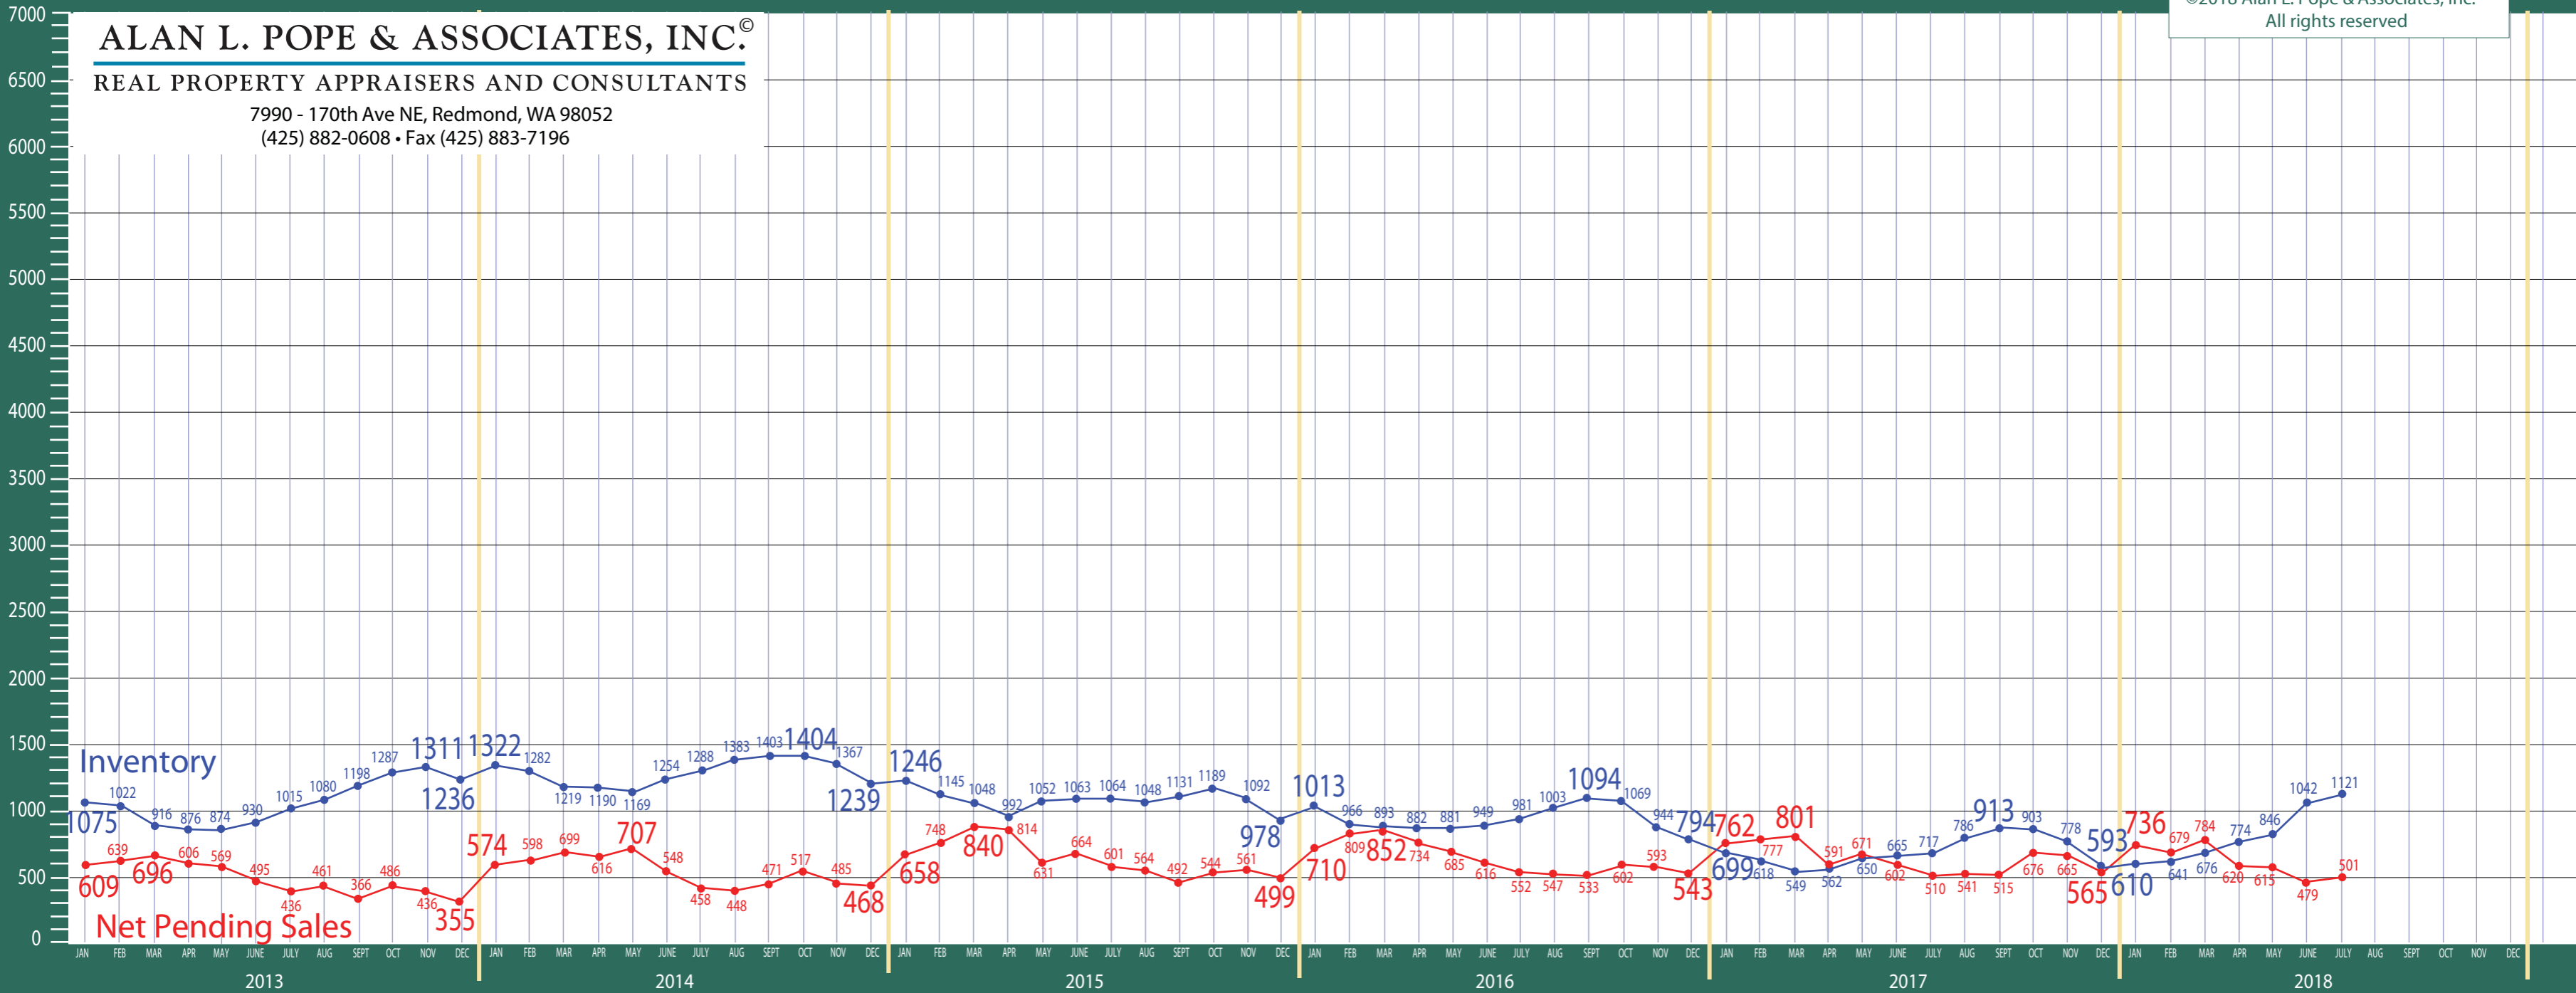

King & Snohomish County

New Construction - Residential & Condo Statistics

©2018 Alan L. Pope & Associates, Inc.
All rights reserved

ALAN L. POPE & ASSOCIATES, INC.®

REAL PROPERTY APPRAISERS AND CONSULTANTS

7990 - 170th Ave NE, Redmond, WA 98052
(425) 882-0608 • Fax (425) 883-7196

King & Snohomish County

New Construction - Residential & Condo Statistics

ALAN L. POPE & ASSOCIATES, INC.®

REAL PROPERTY APPRAISERS AND CONSULTANTS