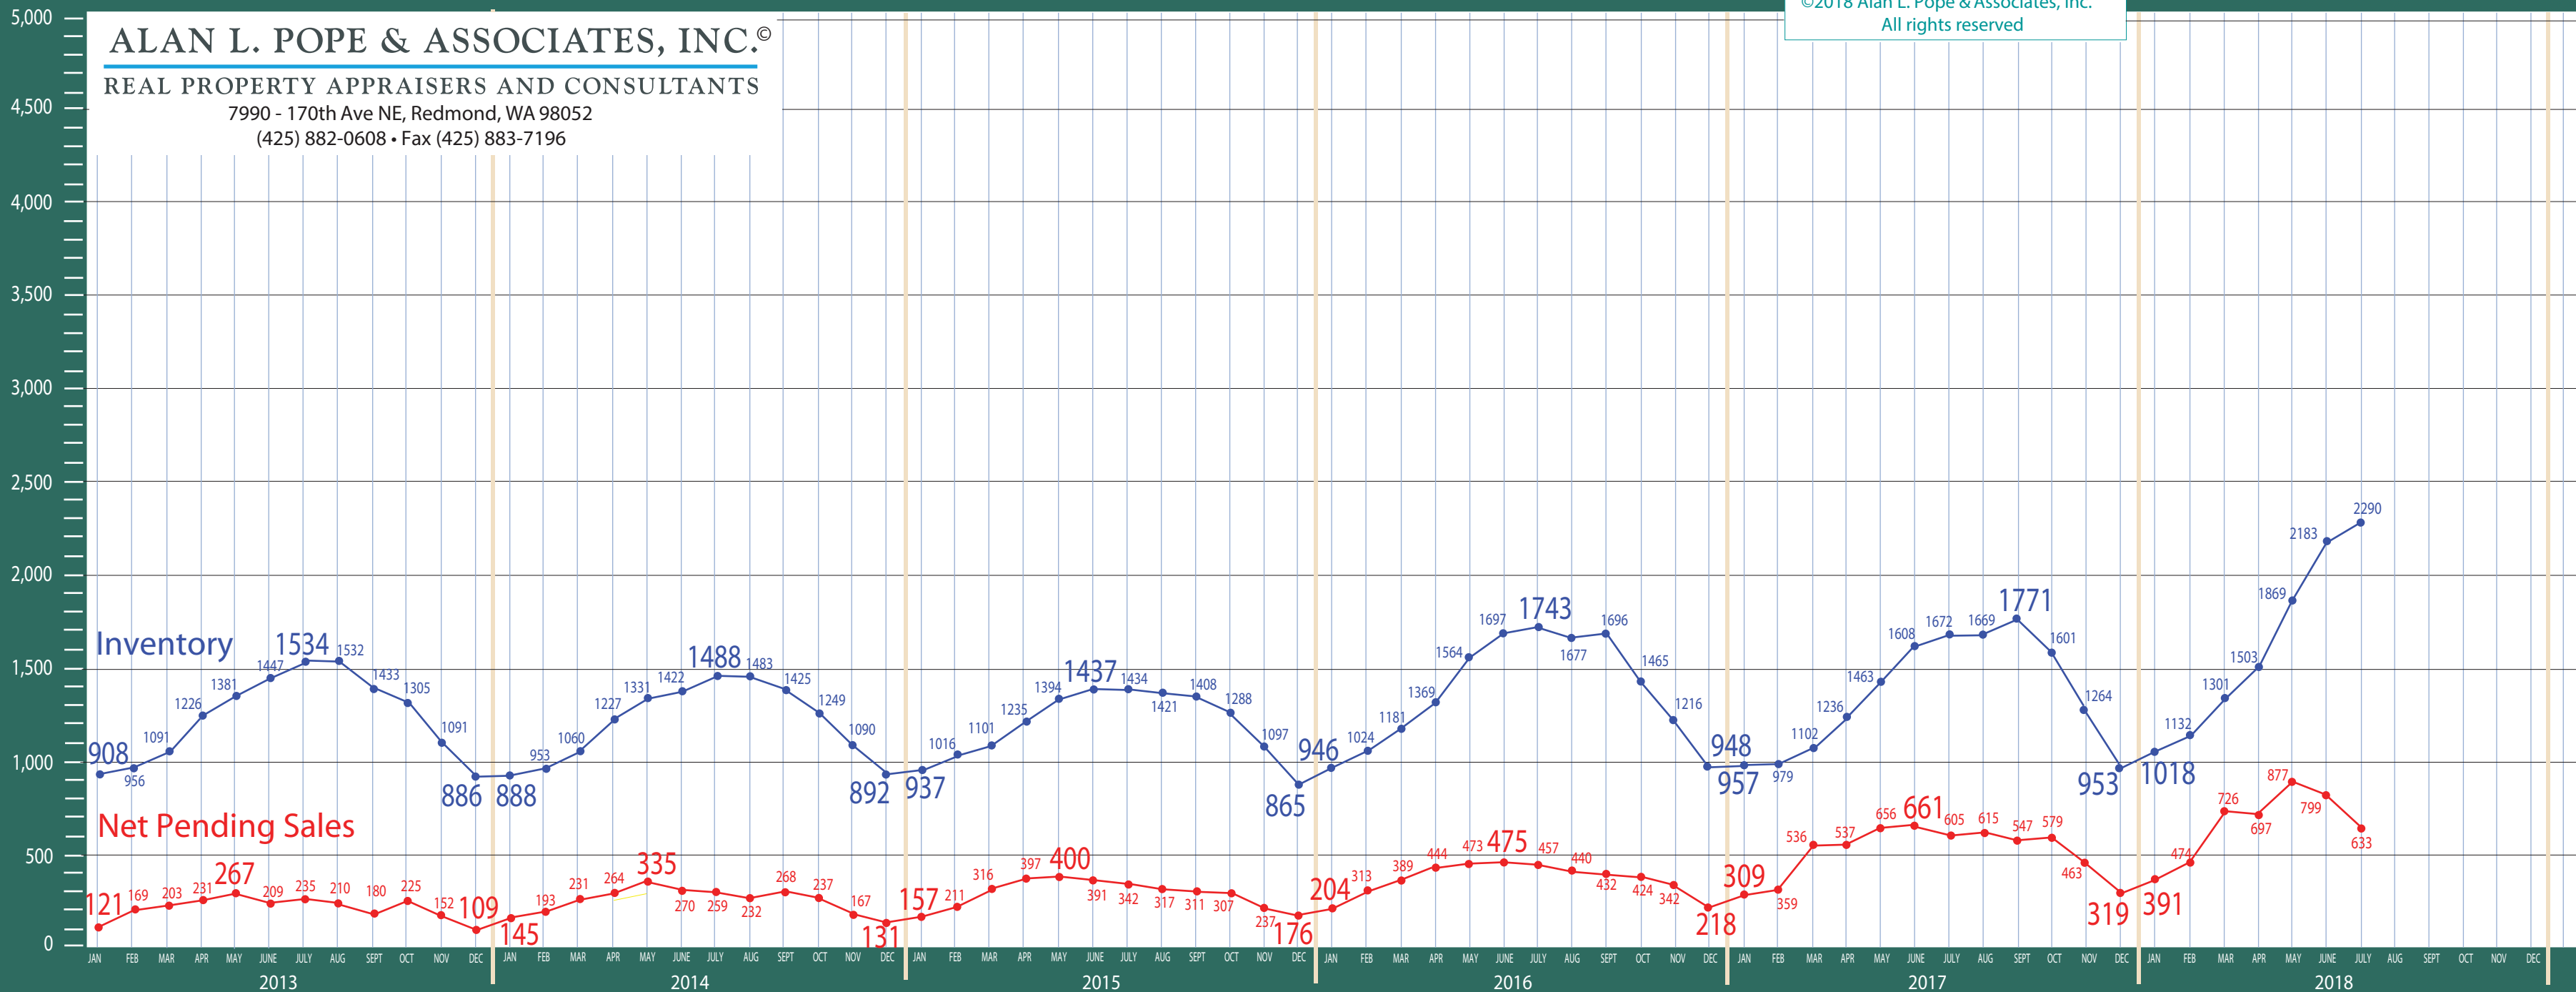

All NWMLS Areas Combined

$1,000,000 + Residential & Condo Statistics

©2018 Alan L. Pope & Associates, Inc.
All rights reserved

ALAN L. POPE & ASSOCIATES, INC.®

REAL PROPERTY APPRAISERS AND CONSULTANTS

7990 - 170th Ave NE, Redmond, WA 98052

(425) 882-0608 • Fax (425) 883-7196