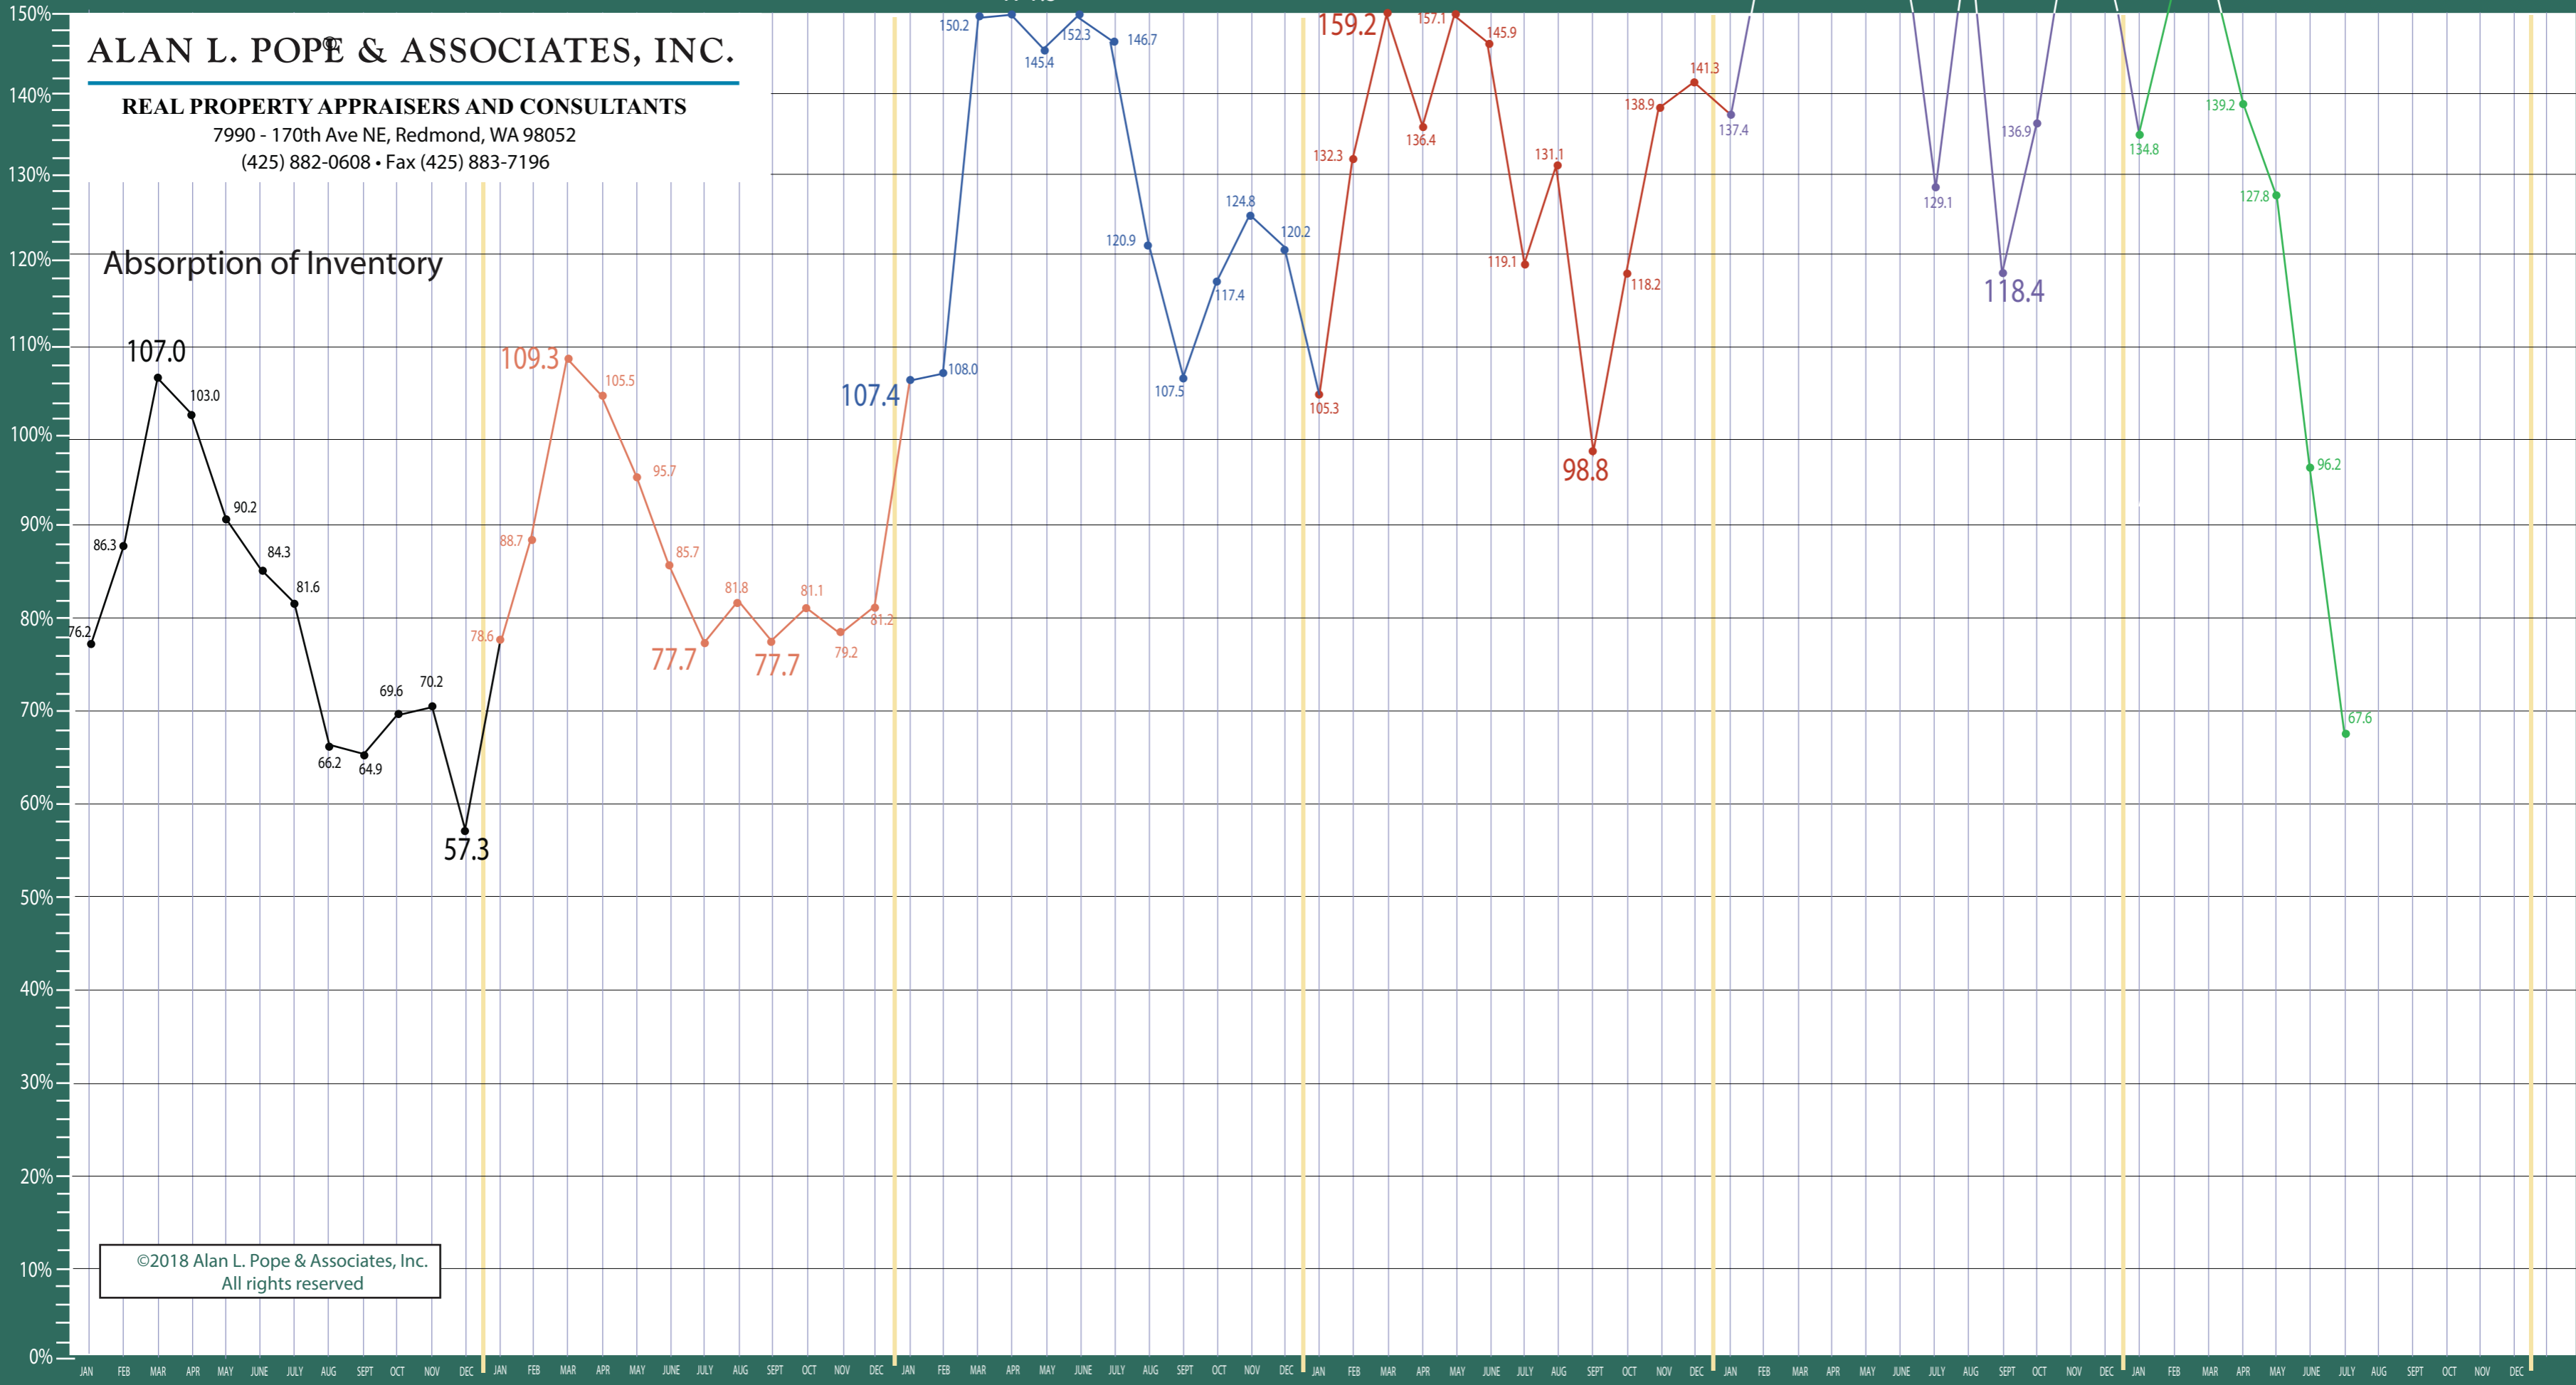

ALAN L. POPE & ASSOCIATES, INC.

REAL PROPERTY APPRAISERS AND CONSULTANTS

7990 - 170th Ave NE, Redmond, WA 98052

(425) 882-0608 • Fax (425) 883-7196

Absorption of Inventory

©2018 Alan L. Pope & Associates, Inc.
All rights reserved