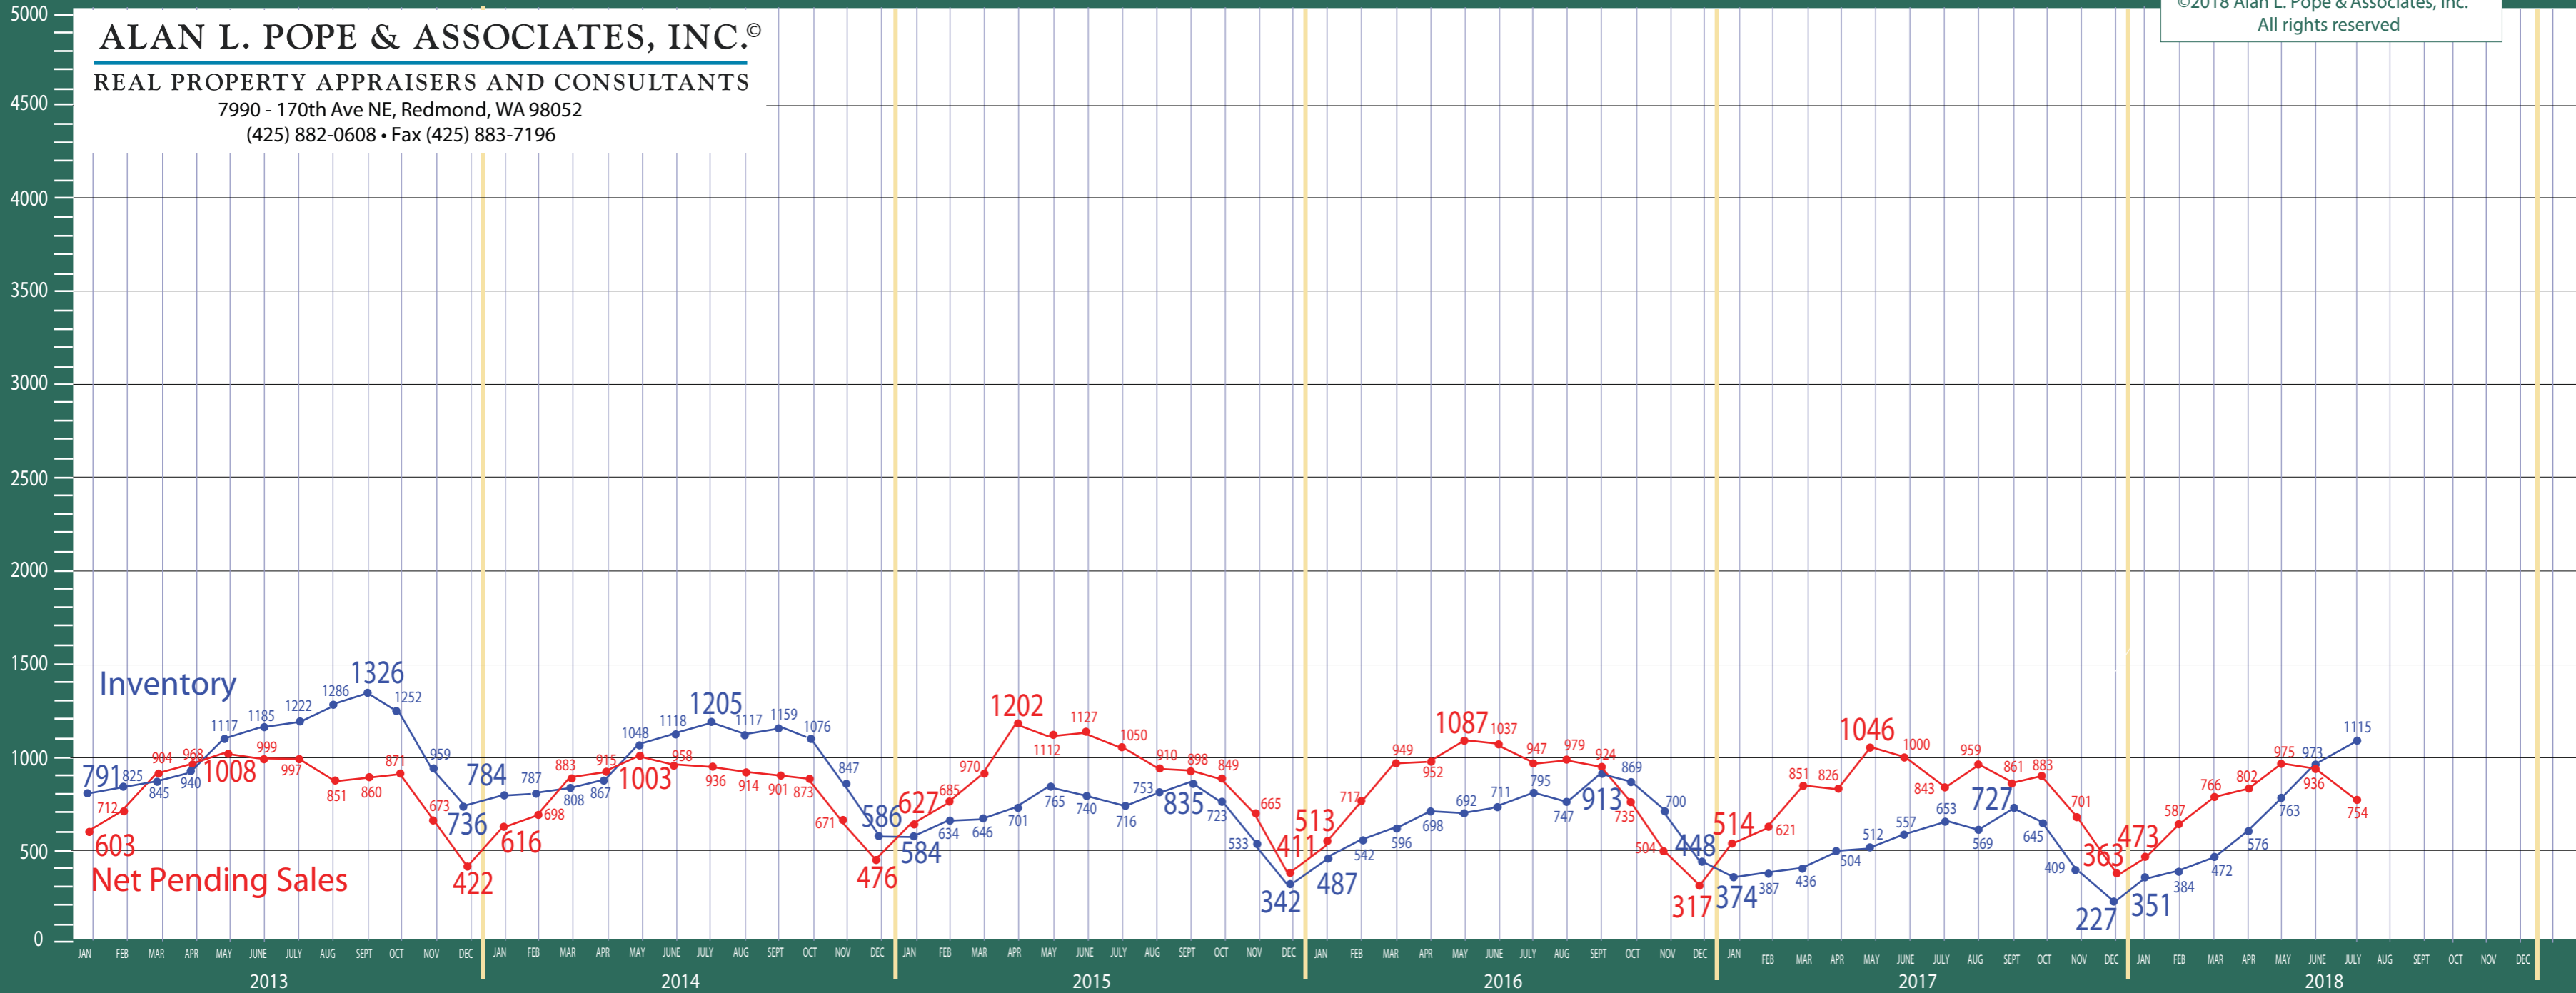

390/700-720 Central/North Seattle

Listing Residential & Condo Only

©2018 Alan L. Pope & Associates, Inc.
All rights reserved

ALAN L. POPE & ASSOCIATES, INC.®

REAL PROPERTY APPRAISERS AND CONSULTANTS

7990 - 170th Ave NE, Redmond, WA 98052
(425) 882-0608 • Fax (425) 883-7196

Information Provided by The Northwest Multiple Listing Service

ALAN L. POPE & ASSOCIATES, INC.

REAL PROPERTY APPRAISERS AND CONSULTANTS

7990 - 170th Ave NE, Redmond, WA 98052

(425) 882-0608 • Fax (425) 883-7196