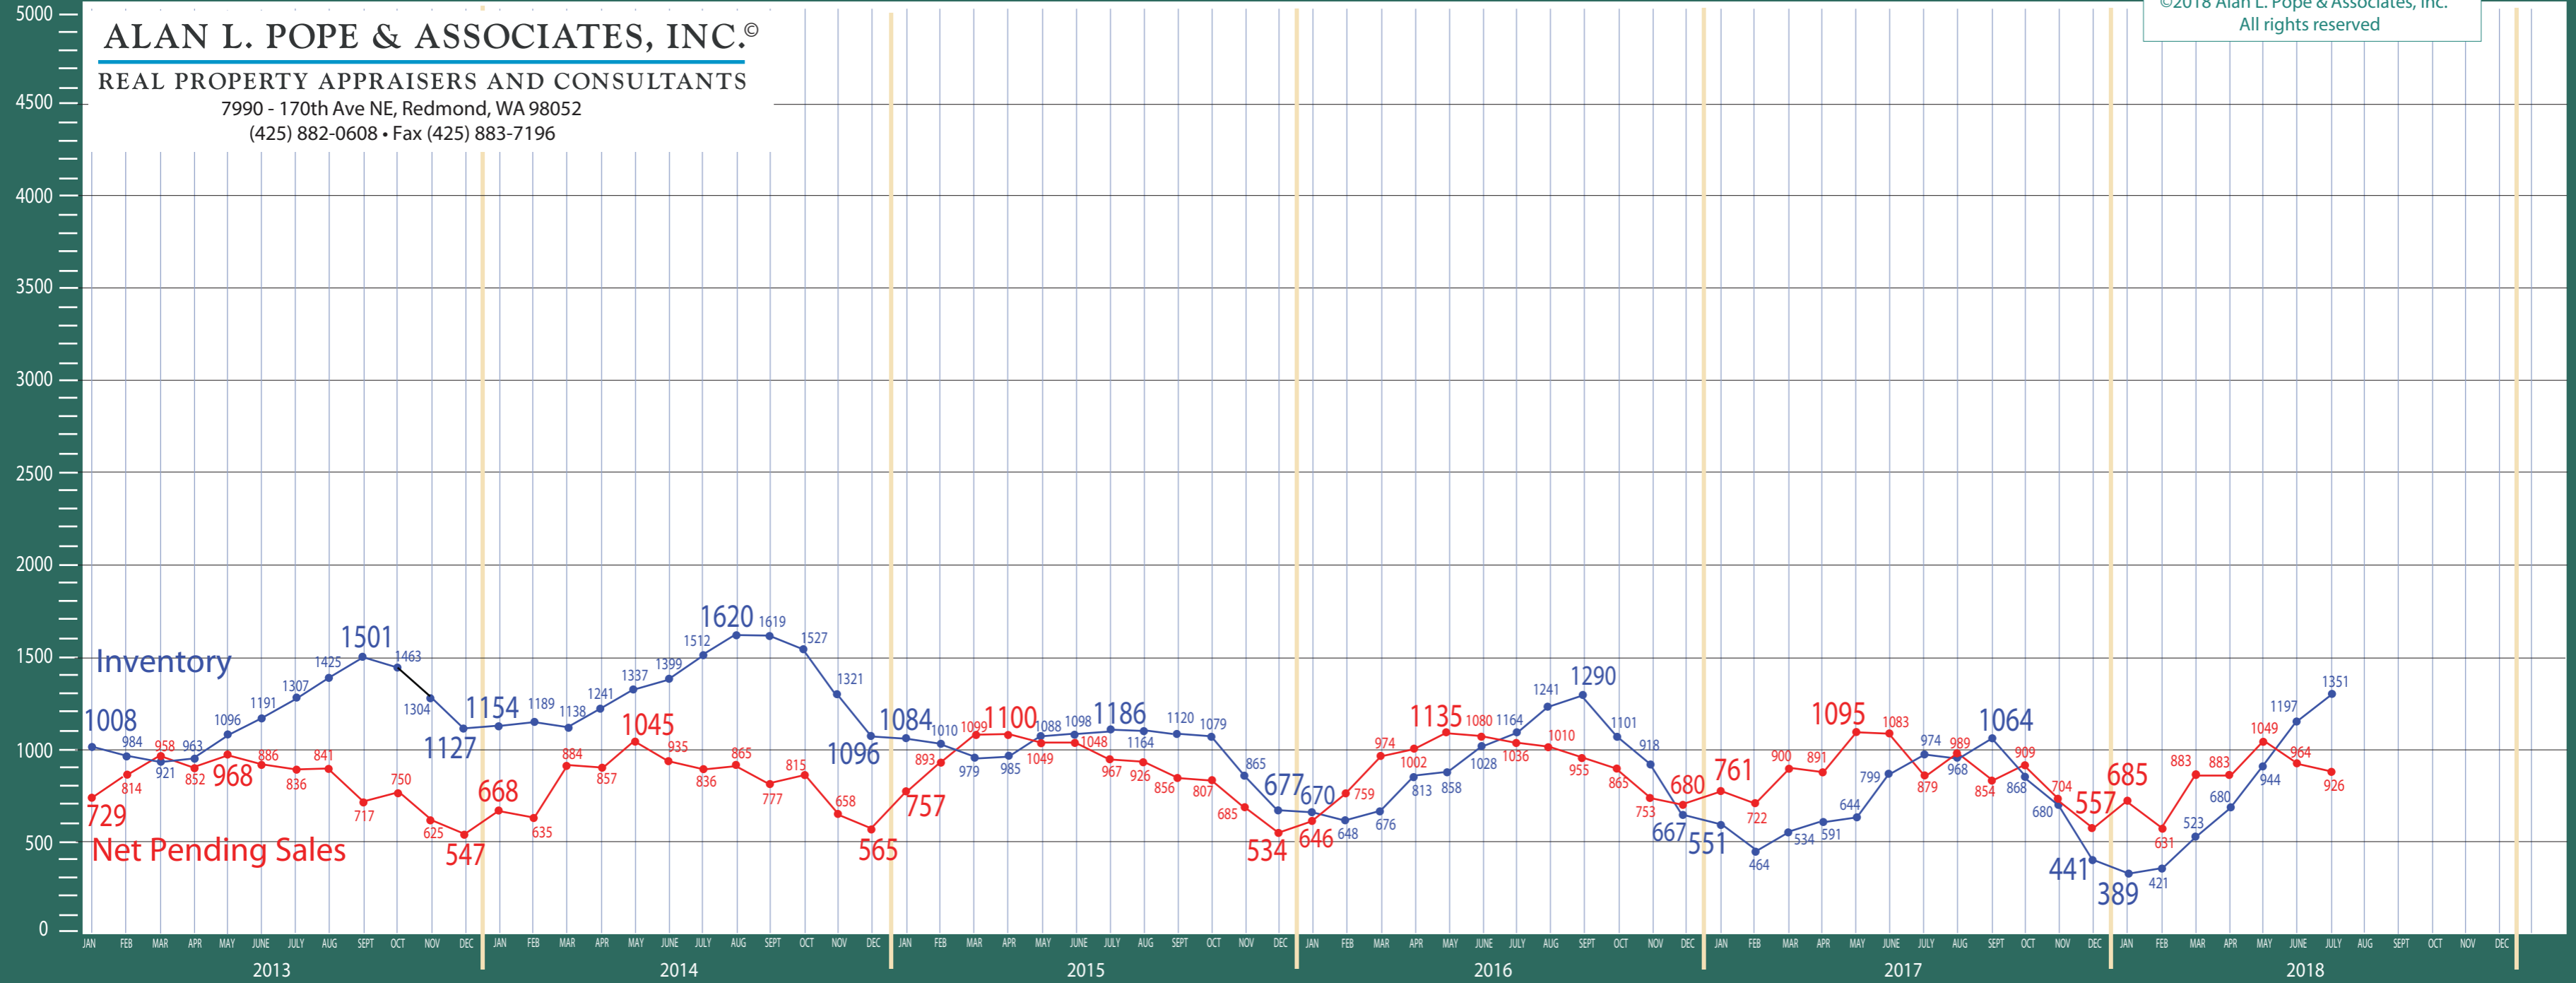

300-380 Auburn, Kent, Renton, South Seattle

Listing Residential & Condo Only

ALAN L. POPE & ASSOCIATES, INC.®

REAL PROPERTY APPRAISERS AND CONSULTANTS

7990 - 170th Ave NE, Redmond, WA 98052

(425) 882-0608 • Fax (425) 883-7196

©2018 Alan L. Pope & Associates, Inc.
All rights reserved