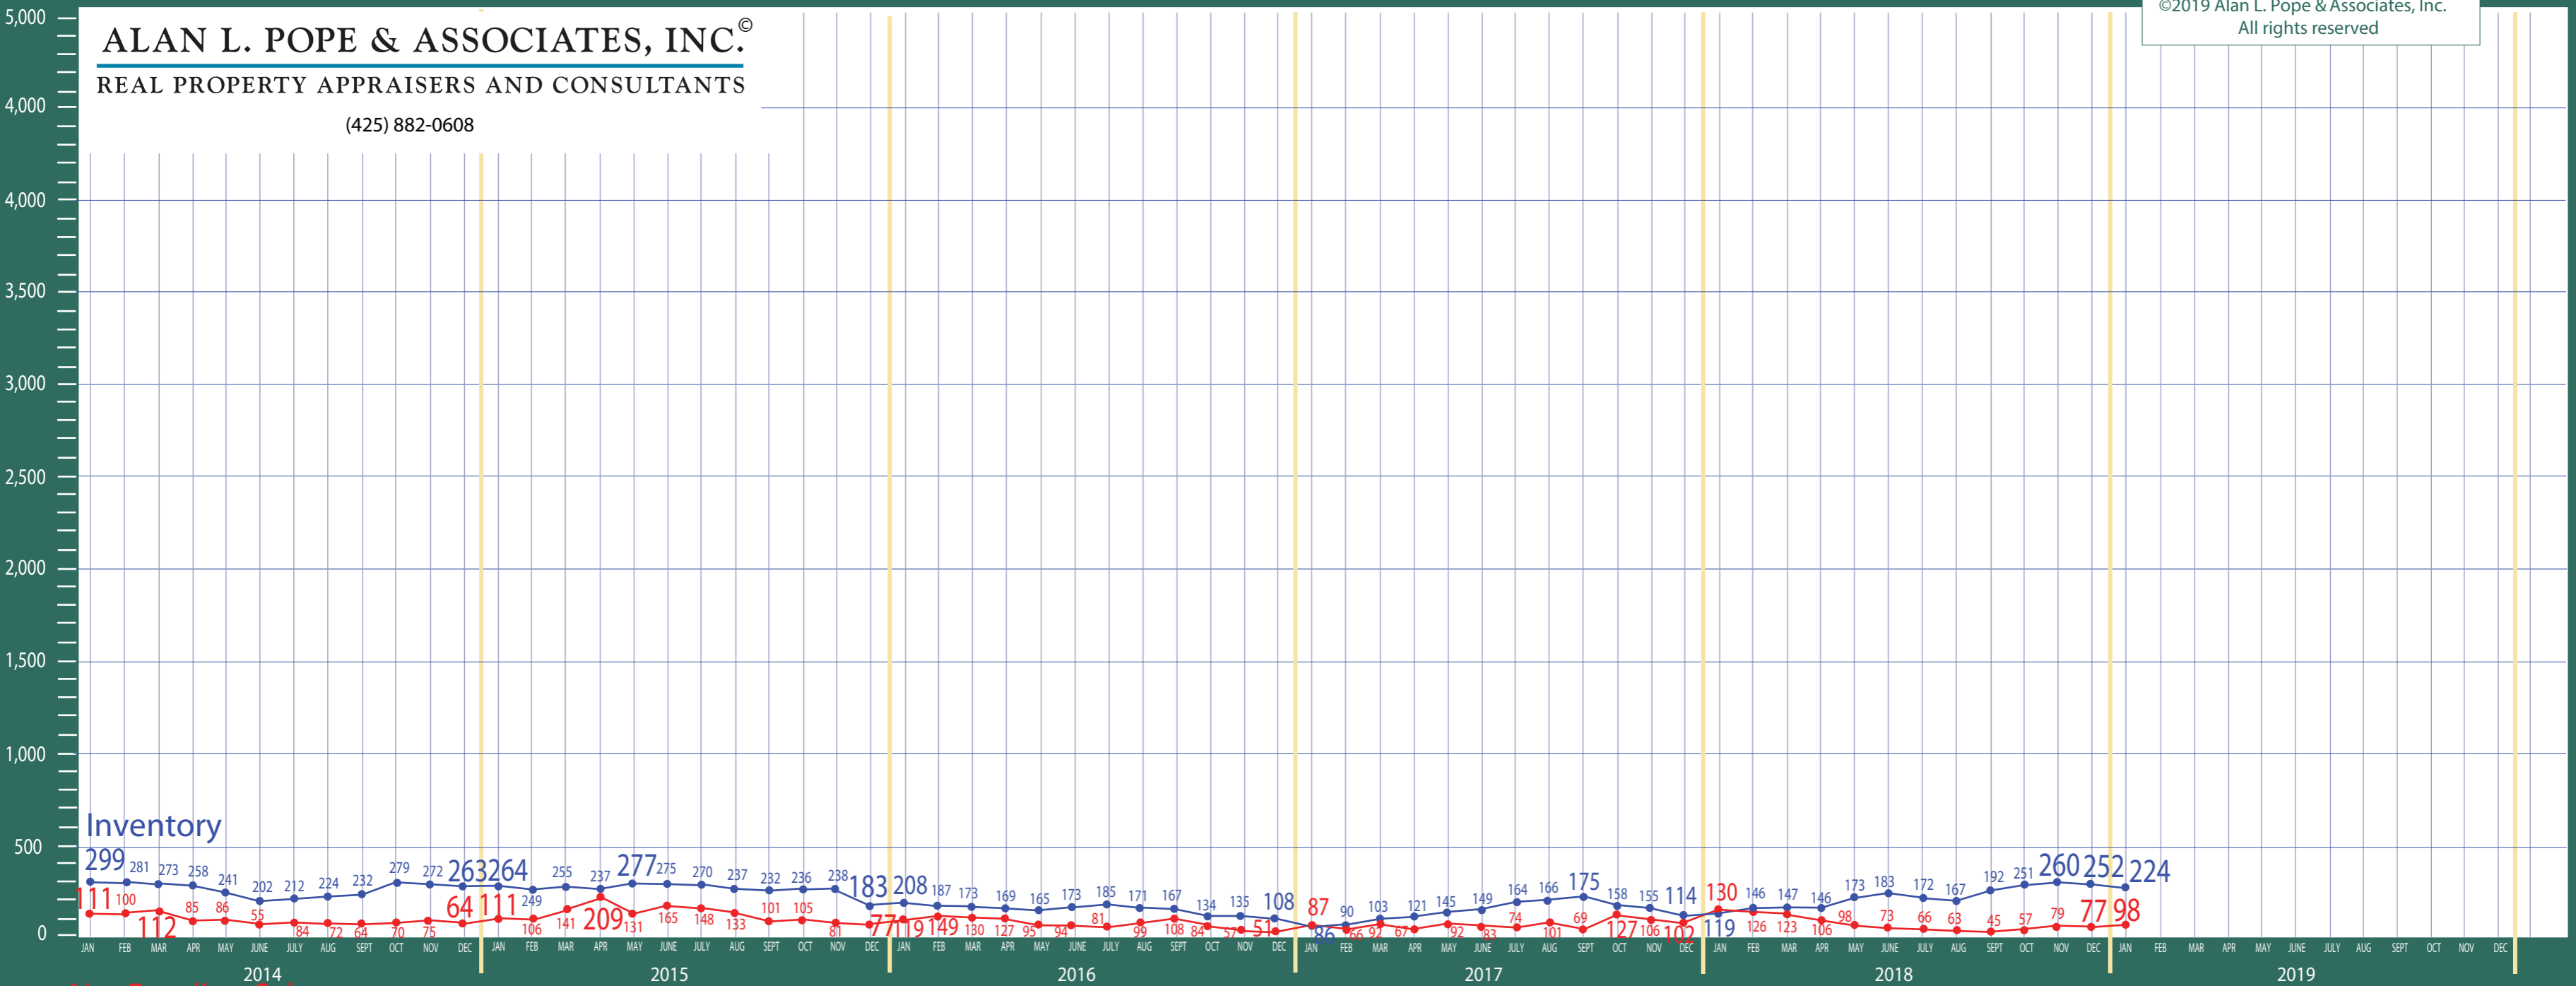

Puget Sound Region

New Construction - Condo Statistics

ALAN L. POPE & ASSOCIATES, INC.®
 REAL PROPERTY APPRAISERS AND CONSULTANTS
 (425) 882-0608

©2019 Alan L. Pope & Associates, Inc.
 All rights reserved