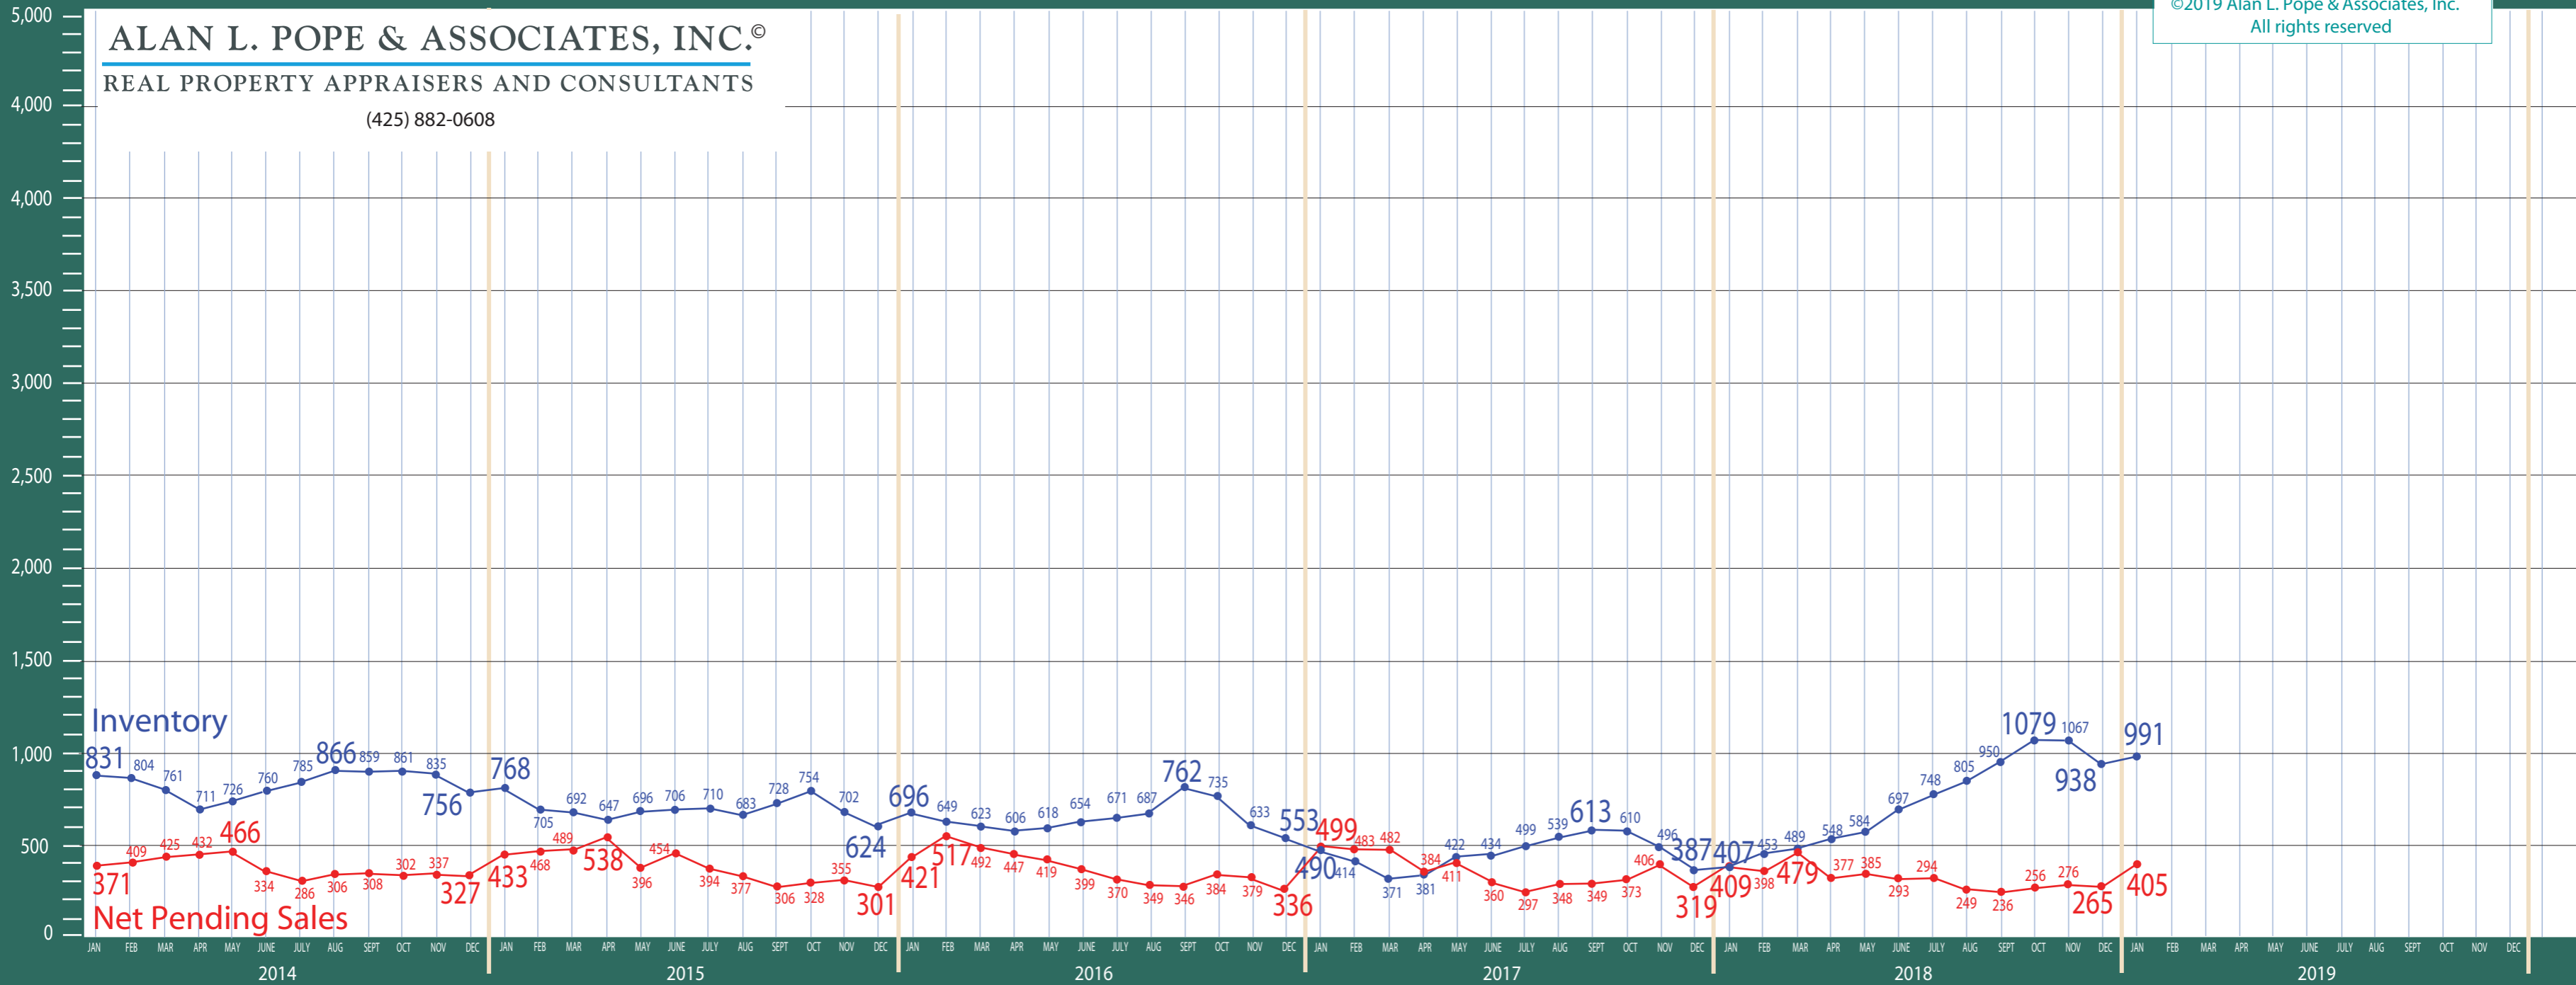

King County

New Construction - Residential & Condo Statistics

ALAN L. POPE & ASSOCIATES, INC.®

REAL PROPERTY APPRAISERS AND CONSULTANTS

(425) 882-0608

©2019 Alan L. Pope & Associates, Inc.
All rights reserved

Information Provided by The Northwest Multiple Listing Service

King County

New Construction - Residential & Condo Statistics

ALAN L. POPE & ASSOCIATES, INC.®
 REAL PROPERTY APPRAISERS AND CONSULTANTS

(425) 882-0608