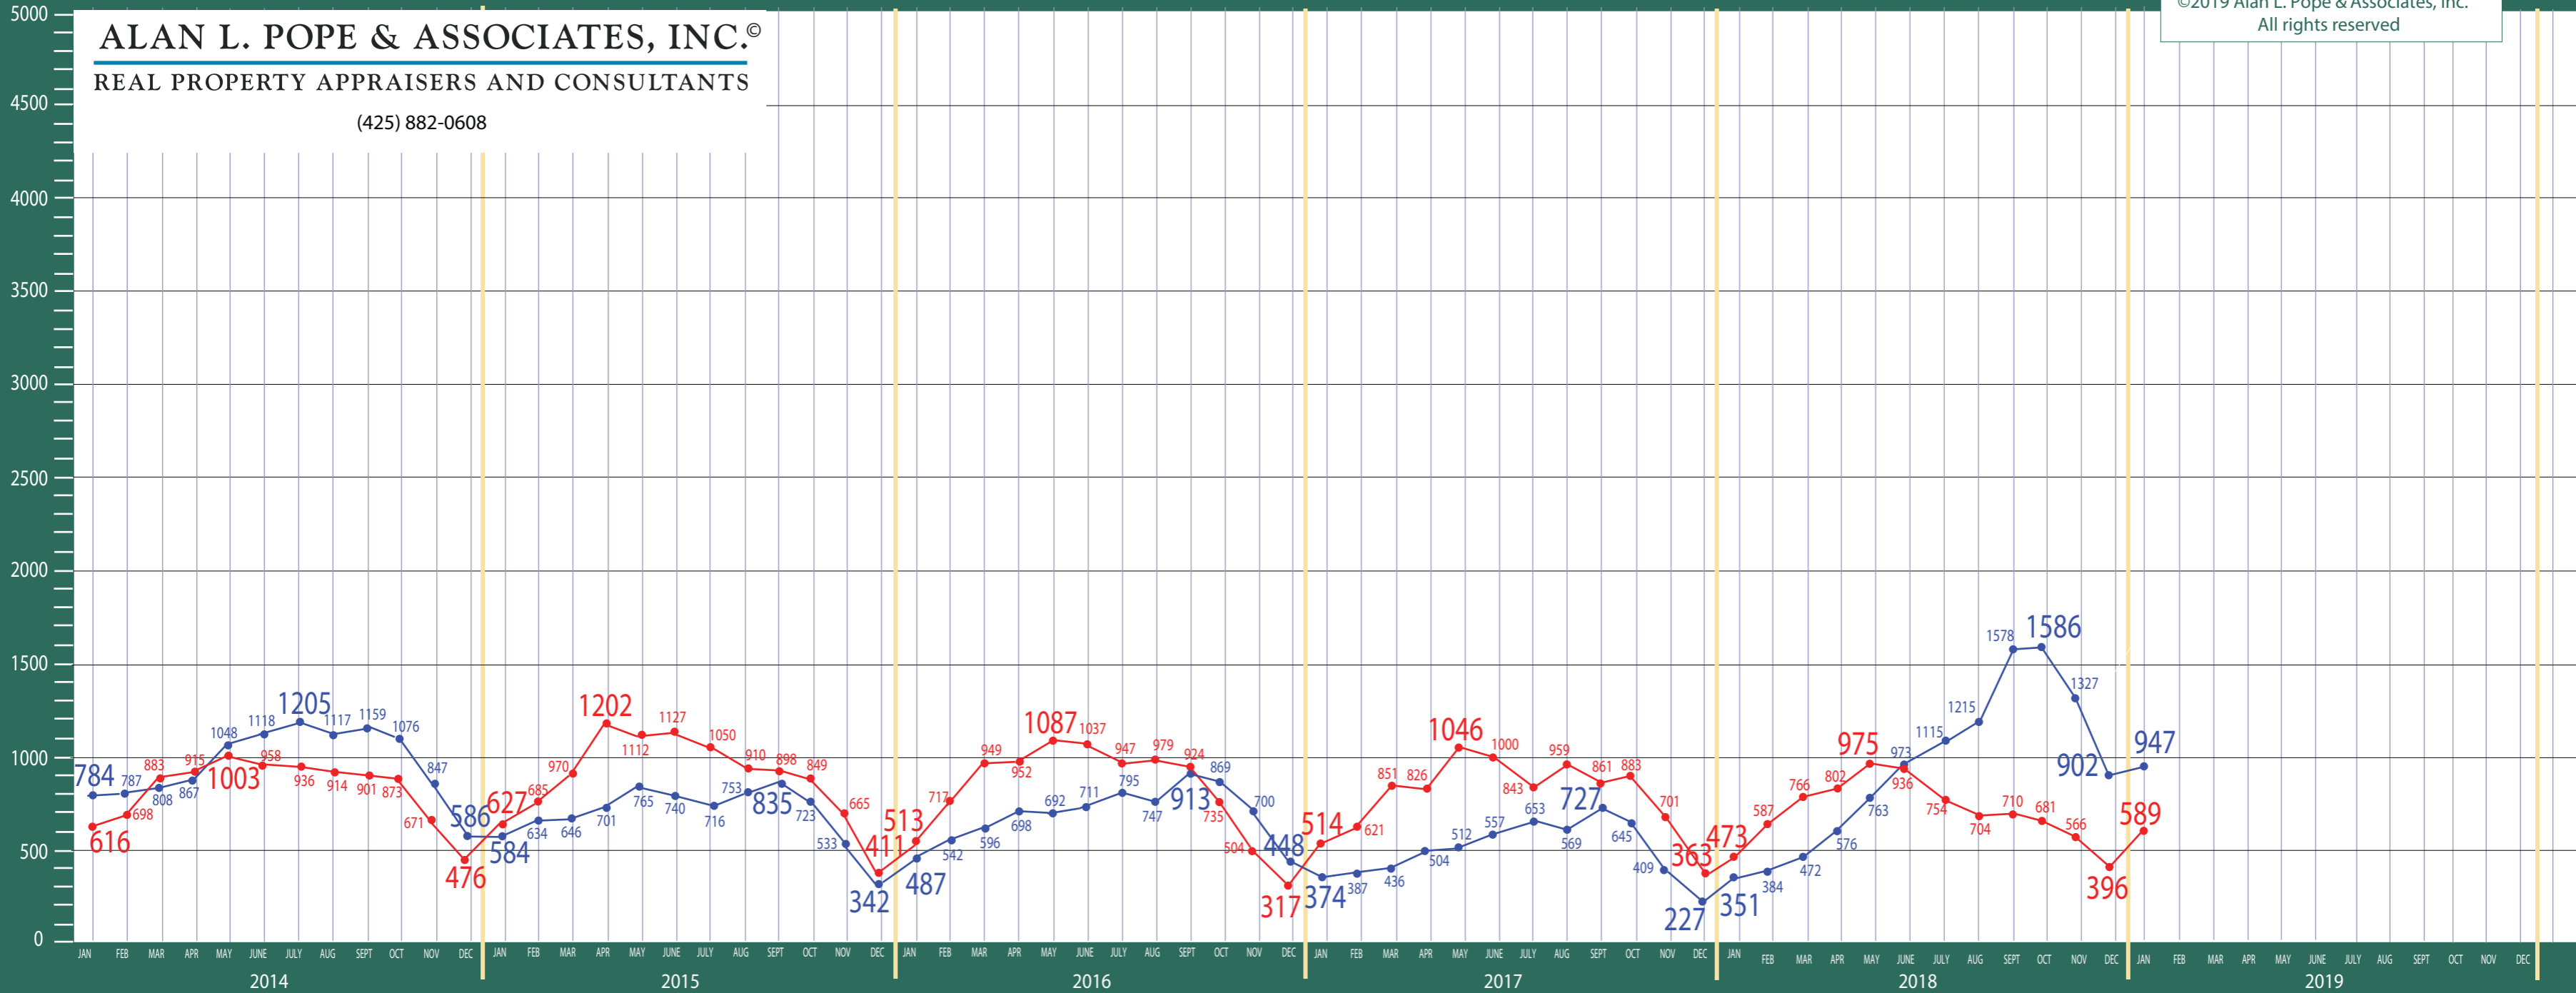

390/700-720 Central/North Seattle

Listing Residential & Condo Only

ALAN L. POPE & ASSOCIATES, INC.®
 REAL PROPERTY APPRAISERS AND CONSULTANTS

(425) 882-0608

©2019 Alan L. Pope & Associates, Inc.
 All rights reserved