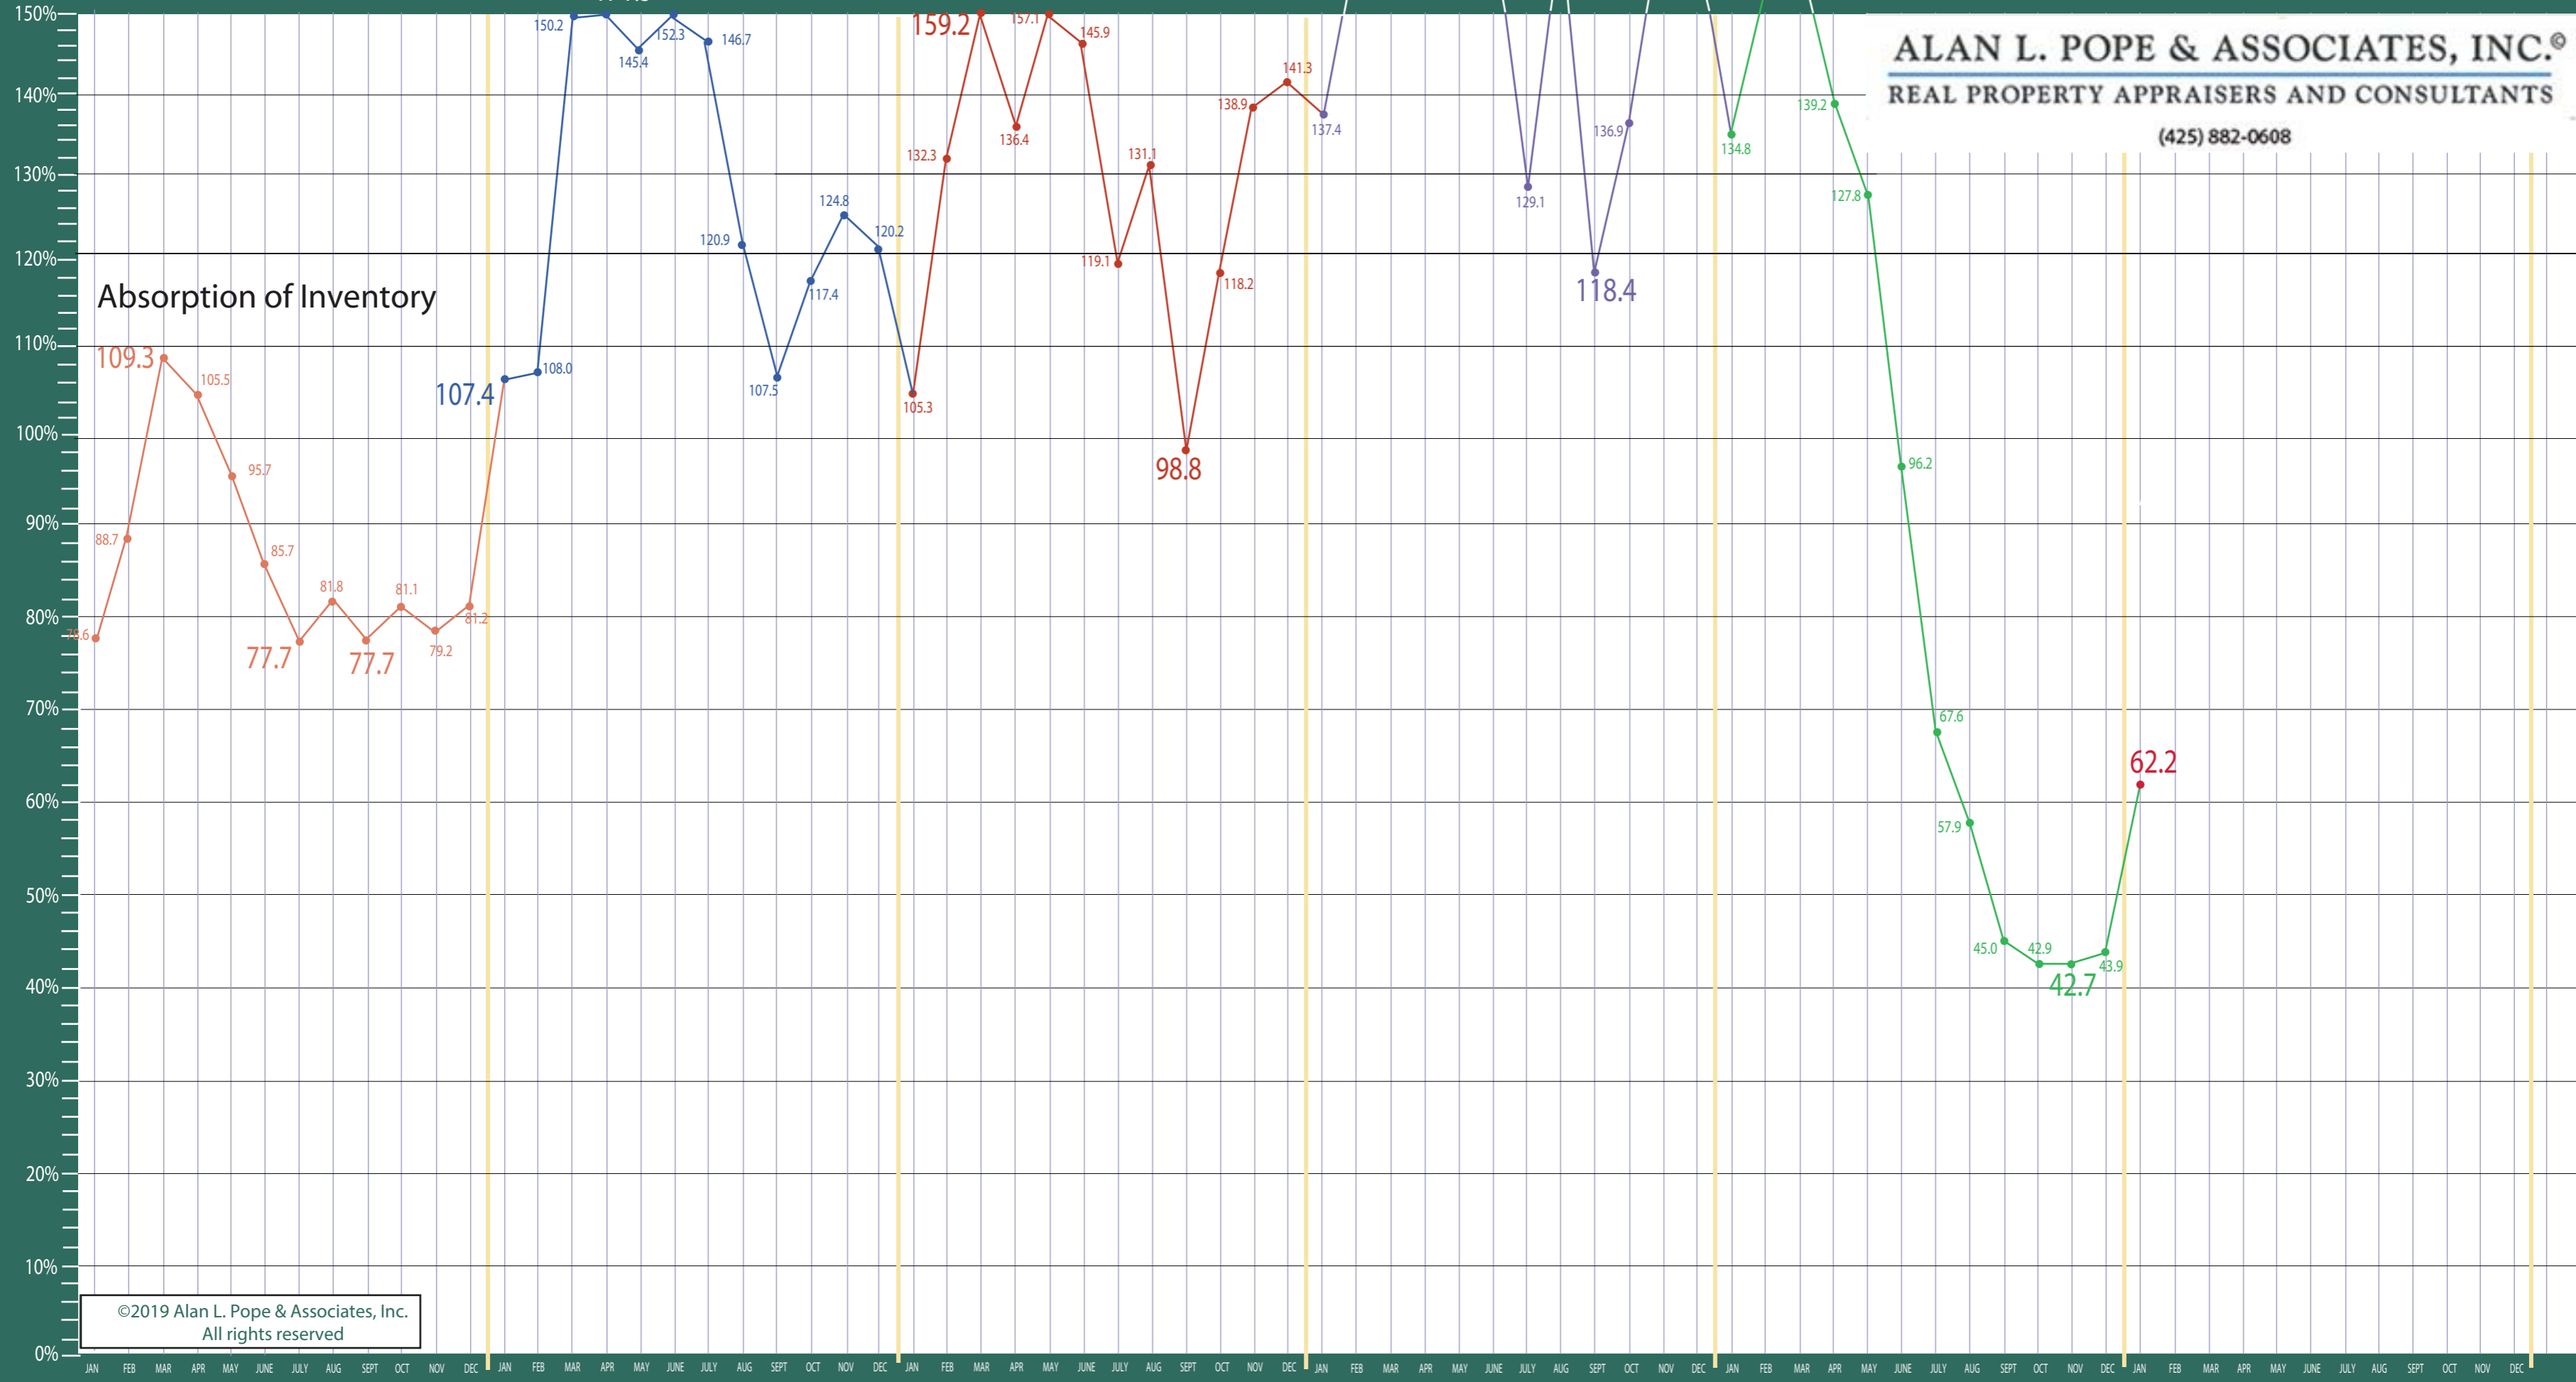

390/700-720 Central/North Seattle

Listing Residential & Condo Only

ALAN L. POPE & ASSOCIATES, INC.®
 REAL PROPERTY APPRAISERS AND CONSULTANTS

(425) 882-0608

©2019 Alan L. Pope & Associates, Inc.
 All rights reserved

Information Provided by The Northwest Multiple Listing Service

390/700-720 Central/North Seattle

Absorption of Inventory Residential & Condo Only

ALAN L. POPE & ASSOCIATES, INC.®
 REAL PROPERTY APPRAISERS AND CONSULTANTS
 (425) 882-0608