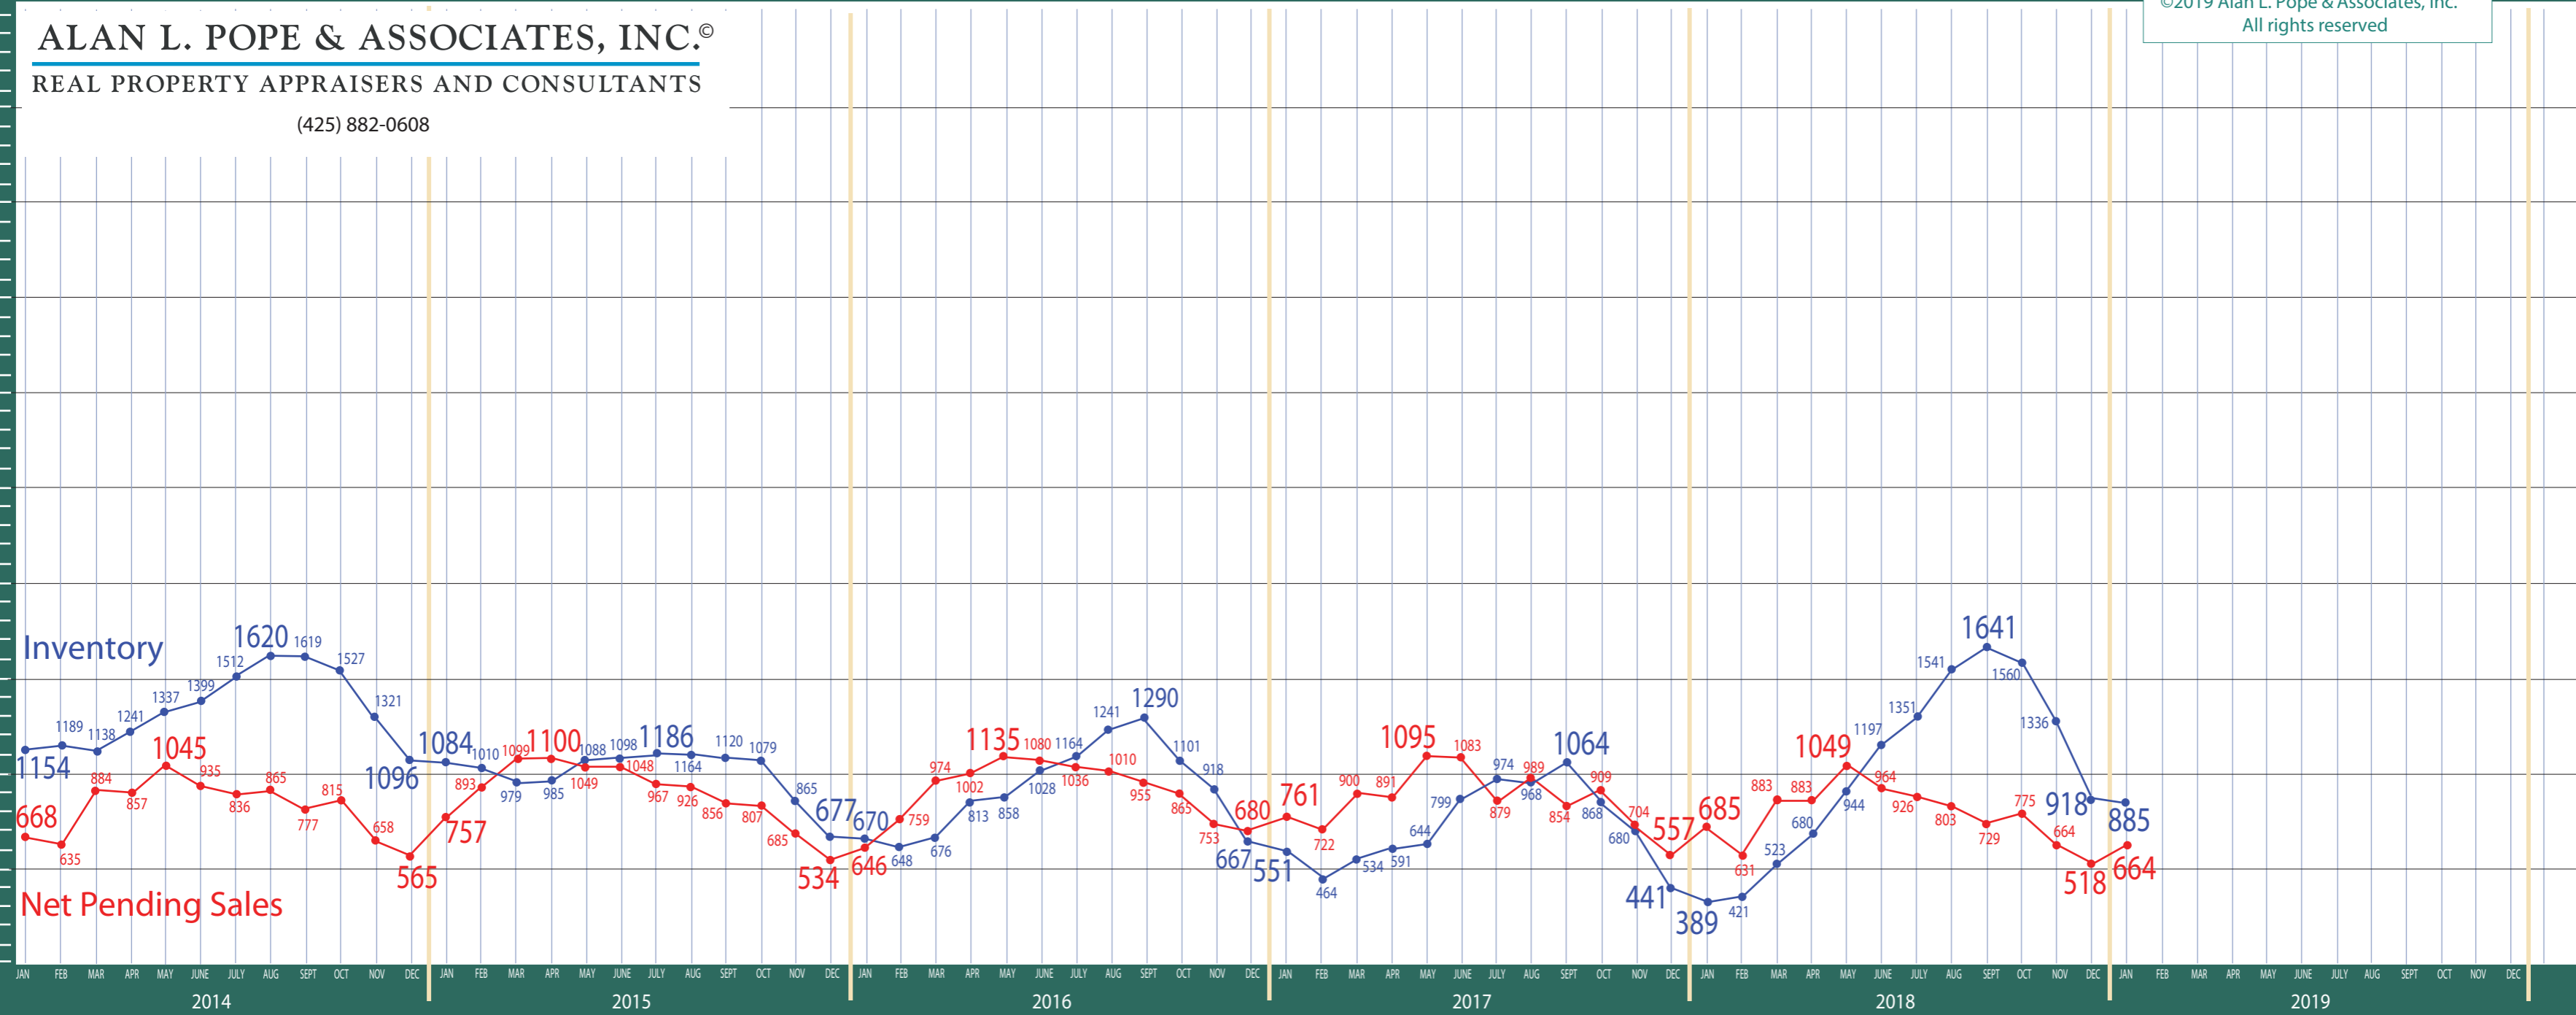

©2019 Alan L. Pope & Associates, Inc.
All rights reserved

ALAN L. POPE & ASSOCIATES, INC.®
REAL PROPERTY APPRAISERS AND CONSULTANTS

(425) 882-0608