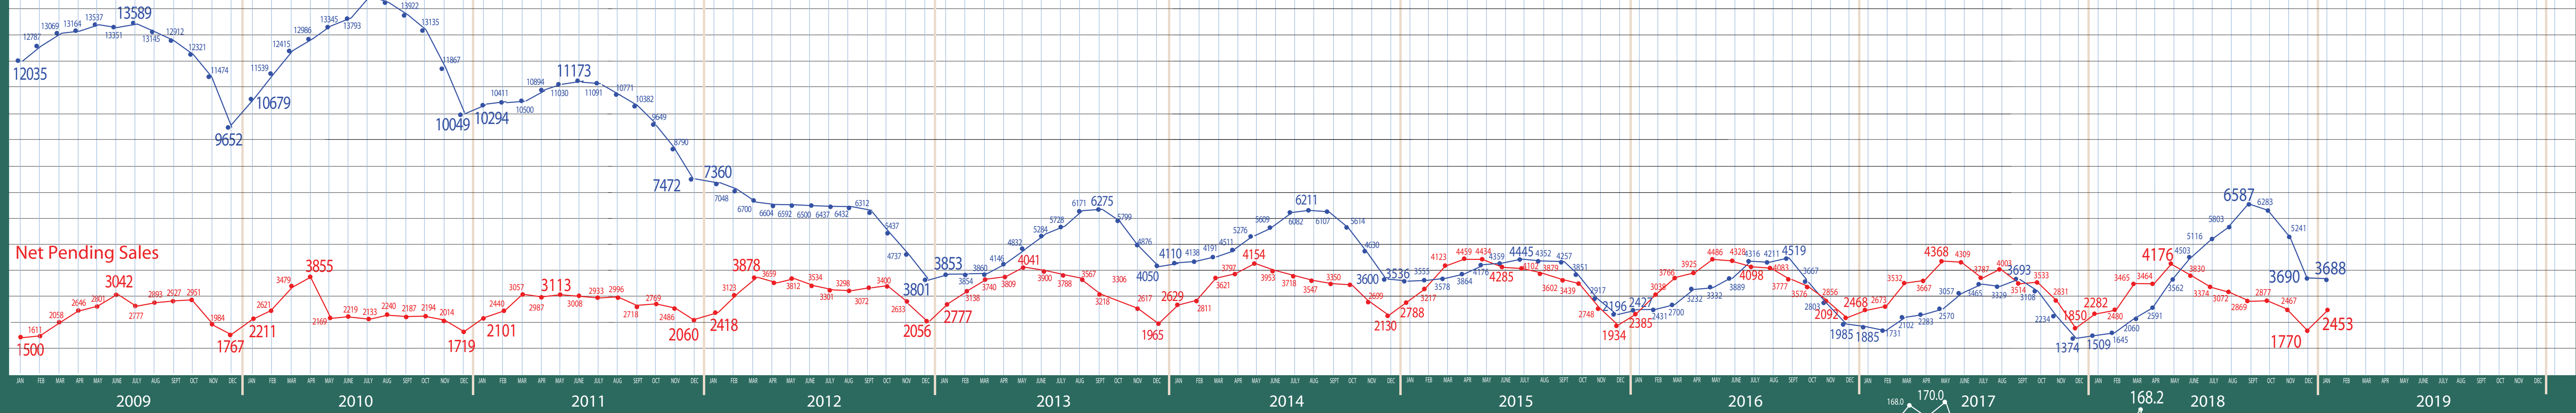

ALAN L. POPE & ASSOCIATES, INC.®
REAL PROPERTY APPRAISERS AND CONSULTANTS
(425) 882-0608

Inventory

Absorption of Inventory