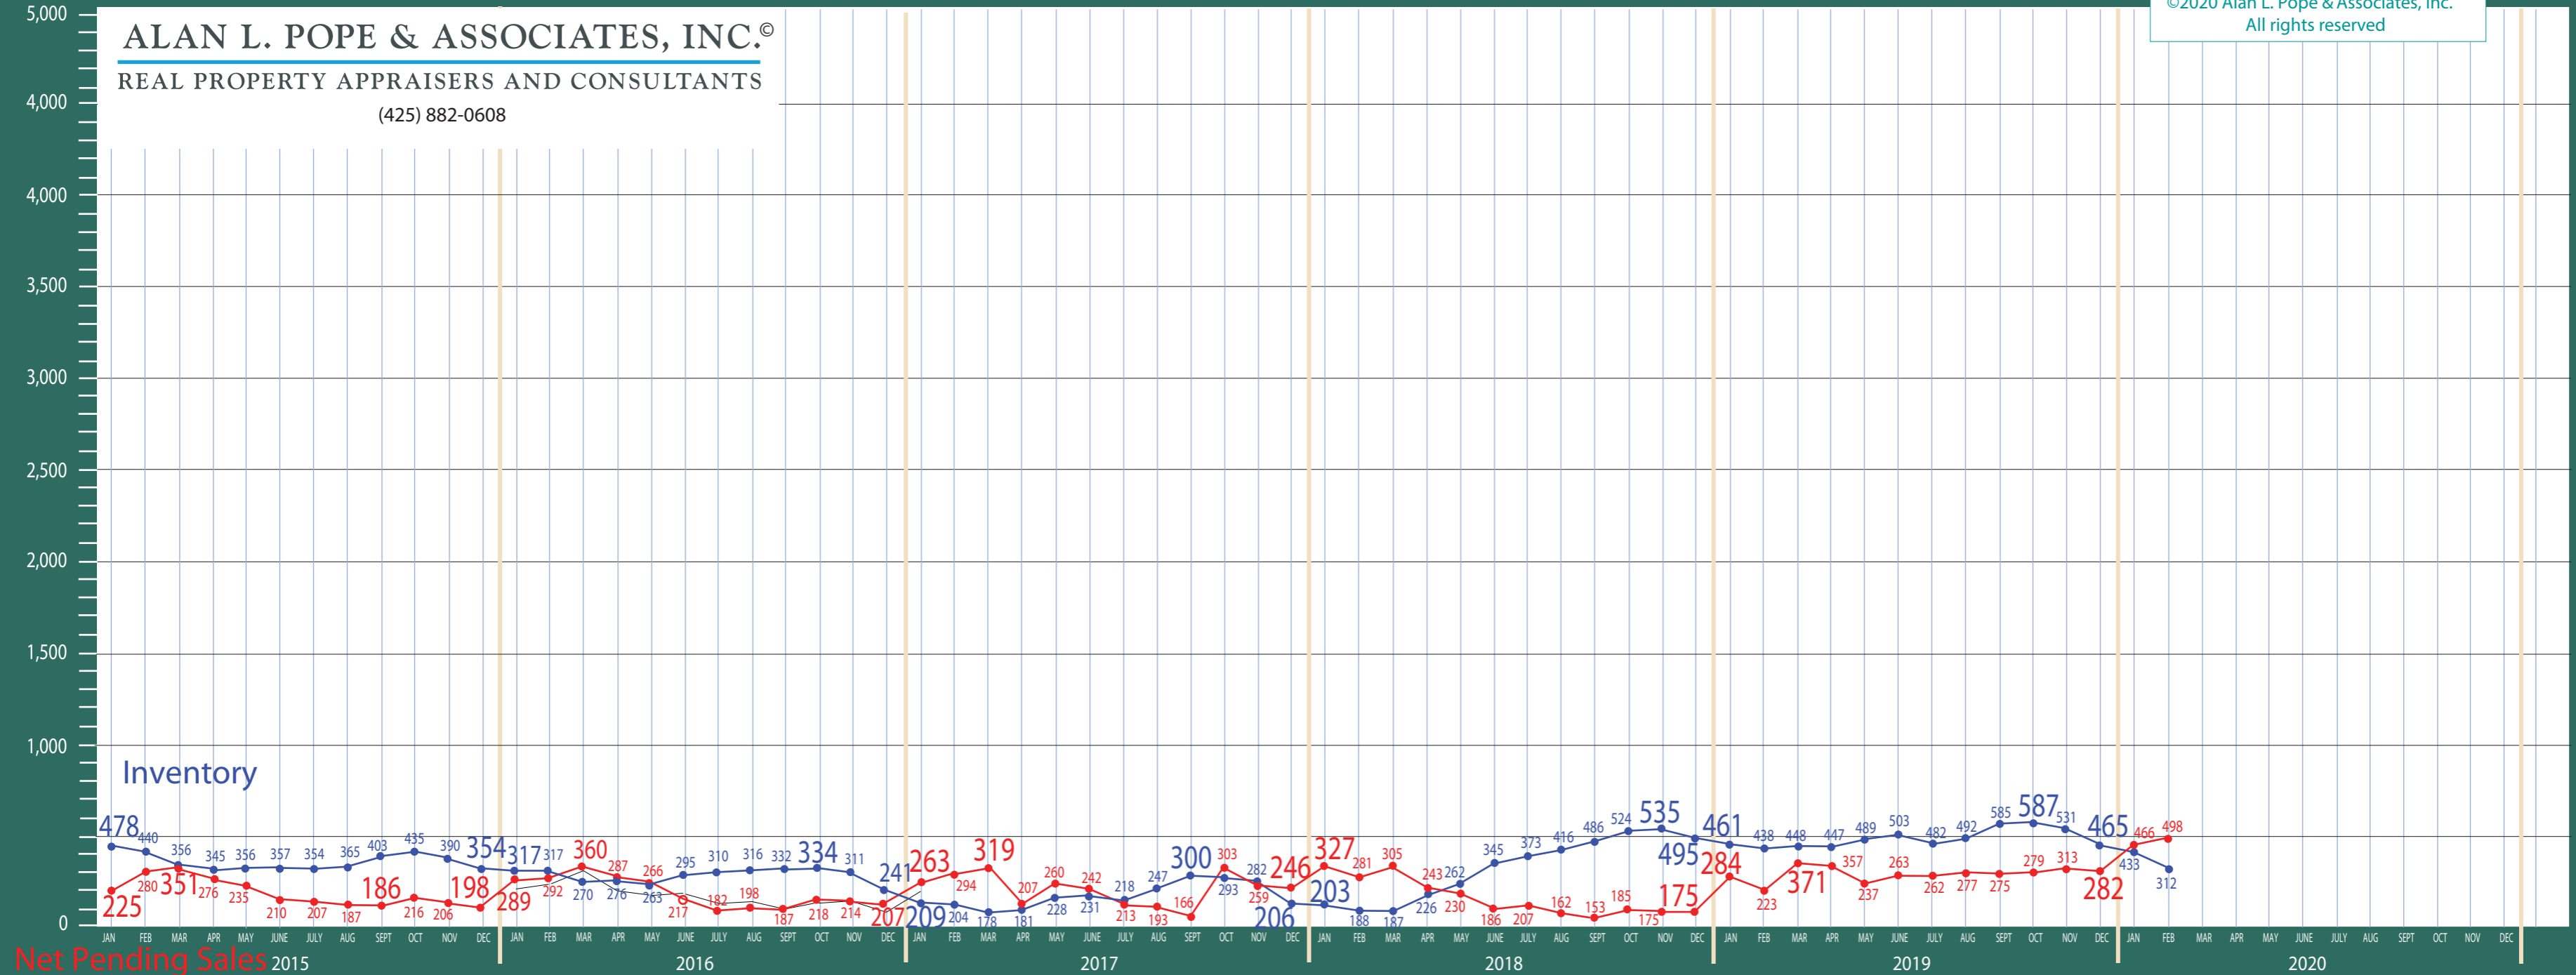

Snohomish County

New Construction - Residential & Condo Statistics

ALAN L. POPE & ASSOCIATES, INC.®
 REAL PROPERTY APPRAISERS AND CONSULTANTS
 (425) 882-0608

©2020 Alan L. Pope & Associates, Inc.
 All rights reserved

Information Provided by The Northwest Multiple Listing Service

Snohomish County

New Construction - Residential & Condo Statistics

©2020 Alan L. Pope & Associates, Inc.
All rights reserved

ALAN L. POPE & ASSOCIATES, INC.®
REAL PROPERTY APPRAISERS AND CONSULTANTS
 (425) 882-0608