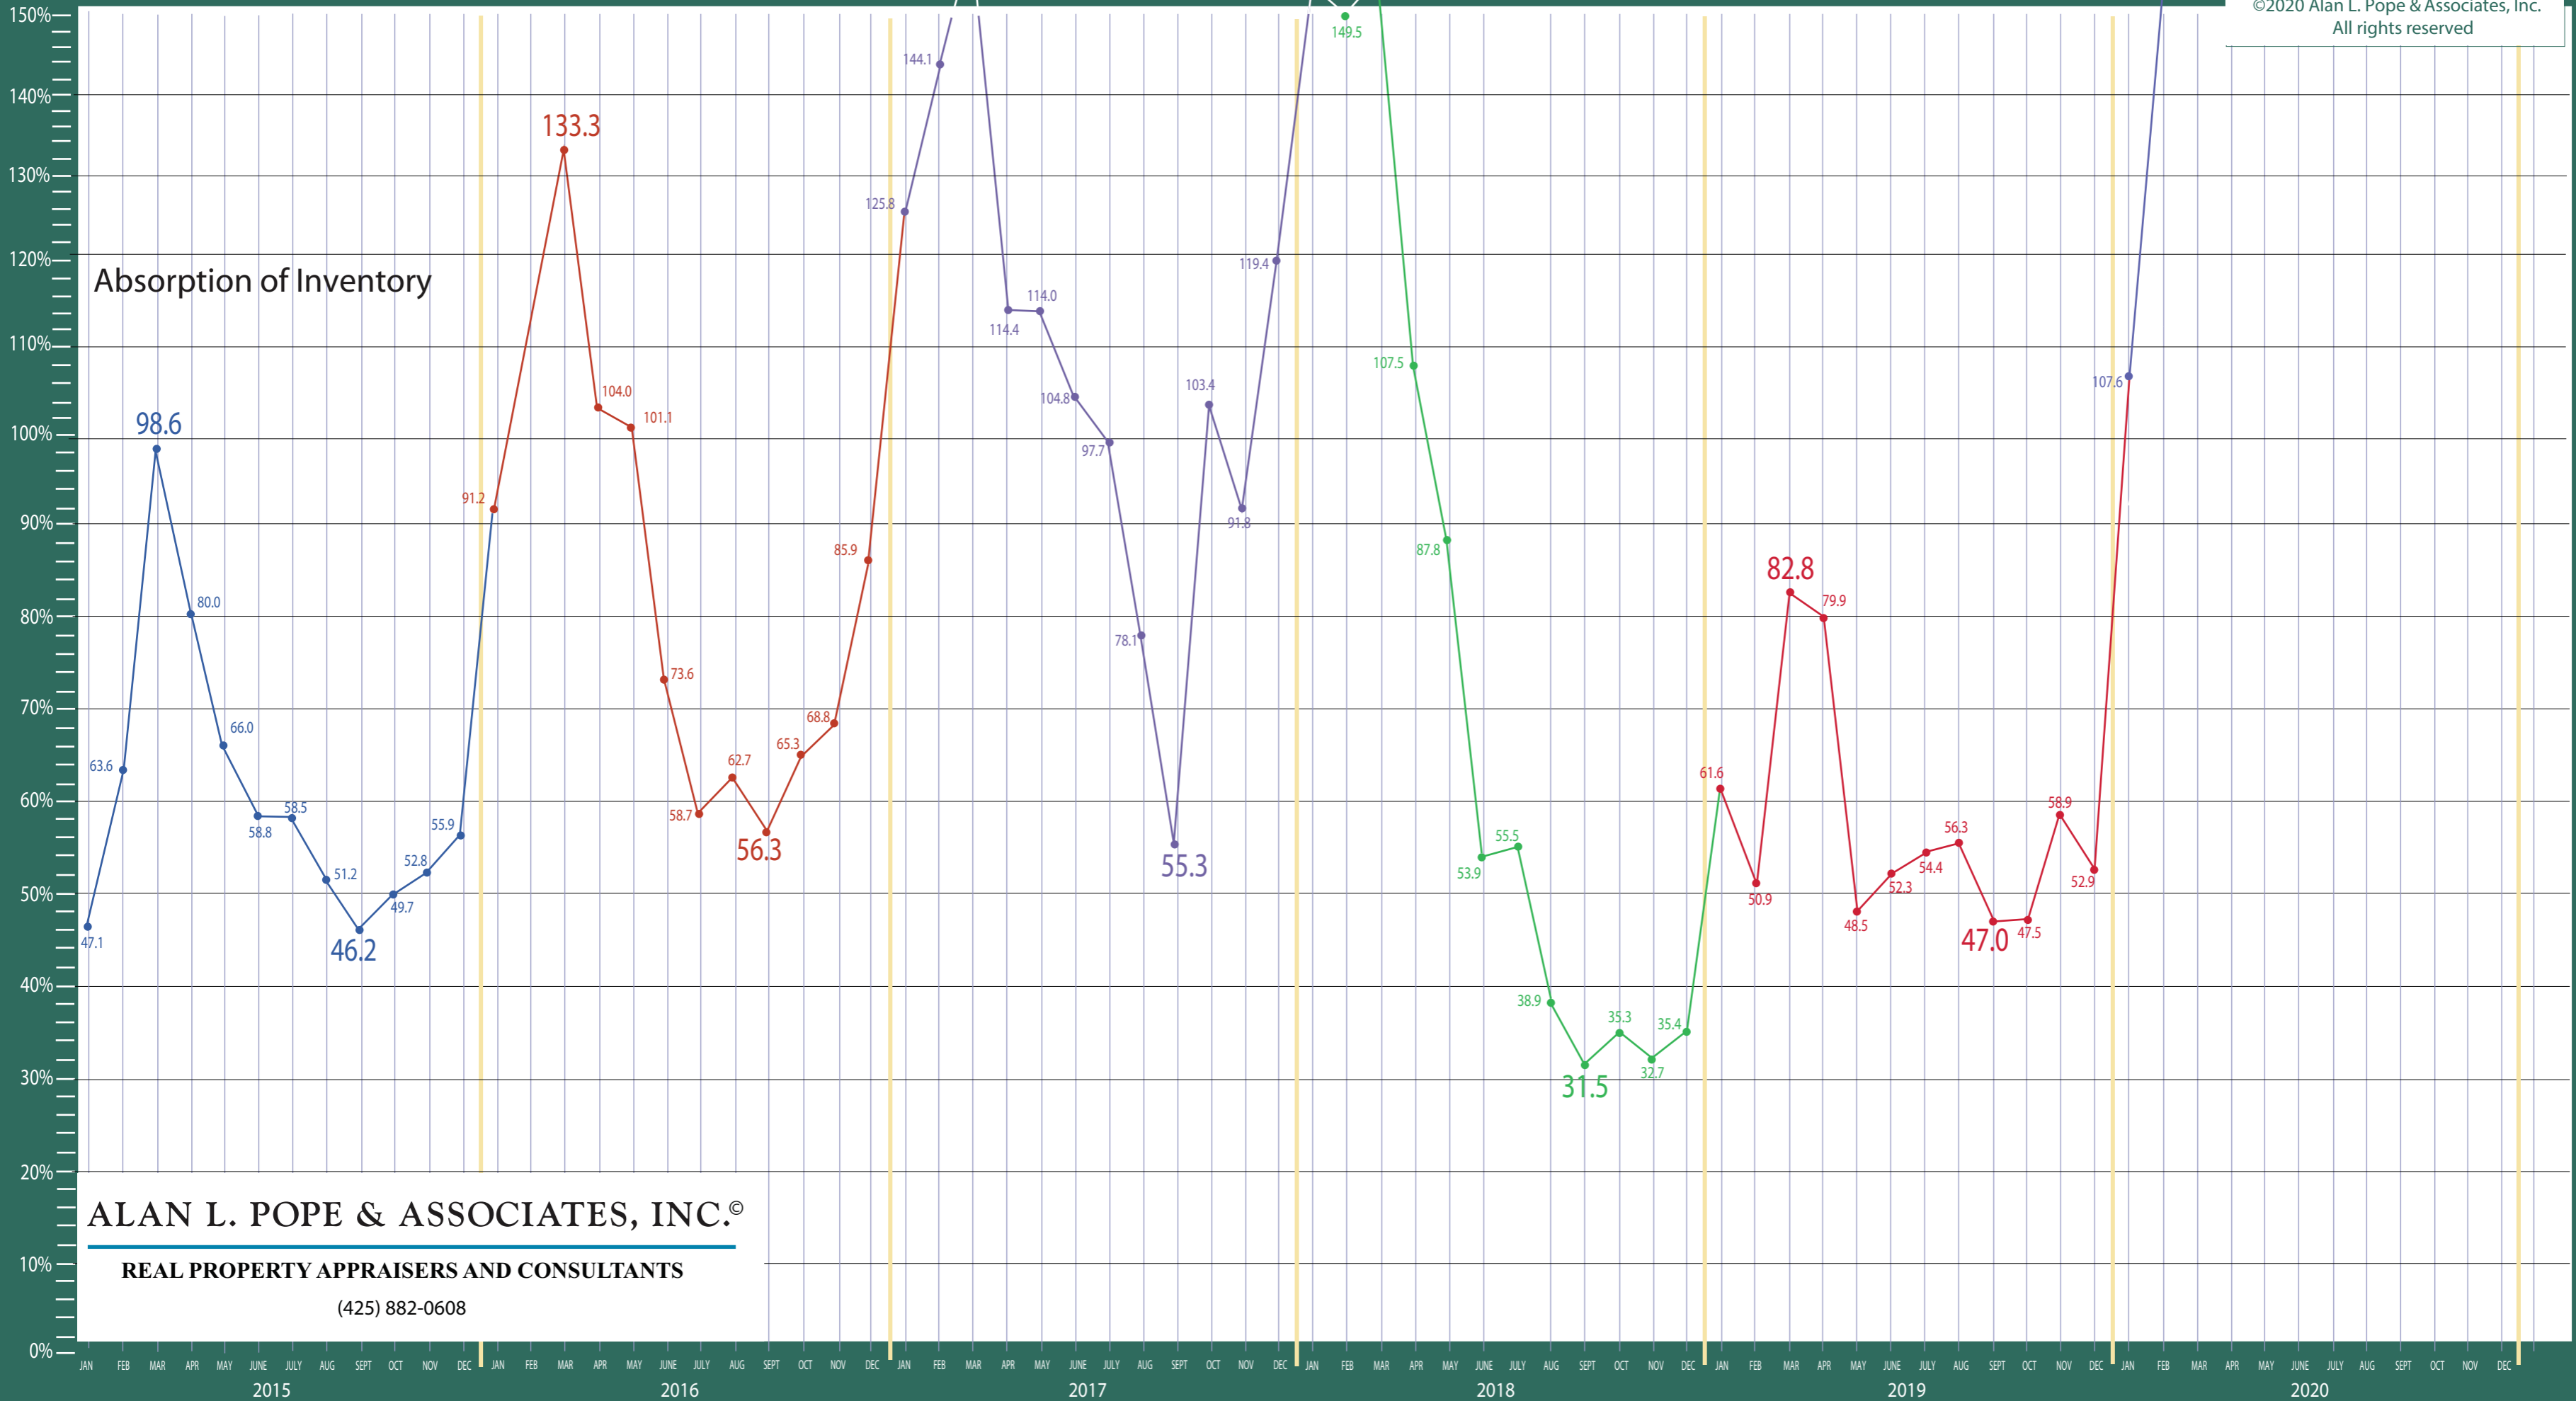

Snohomish County

New Construction - Residential & Condo Statistics

ALAN L. POPE & ASSOCIATES, INC.®
 REAL PROPERTY APPRAISERS AND CONSULTANTS
 (425) 882-0608

©2020 Alan L. Pope & Associates, Inc.
 All rights reserved

Information Provided by The Northwest Multiple Listing Service

Snohomish County

New Construction - Residential & Condo Statistics

©2020 Alan L. Pope & Associates, Inc.
All rights reserved

ALAN L. POPE & ASSOCIATES, INC.®
REAL PROPERTY APPRAISERS AND CONSULTANTS
 (425) 882-0608