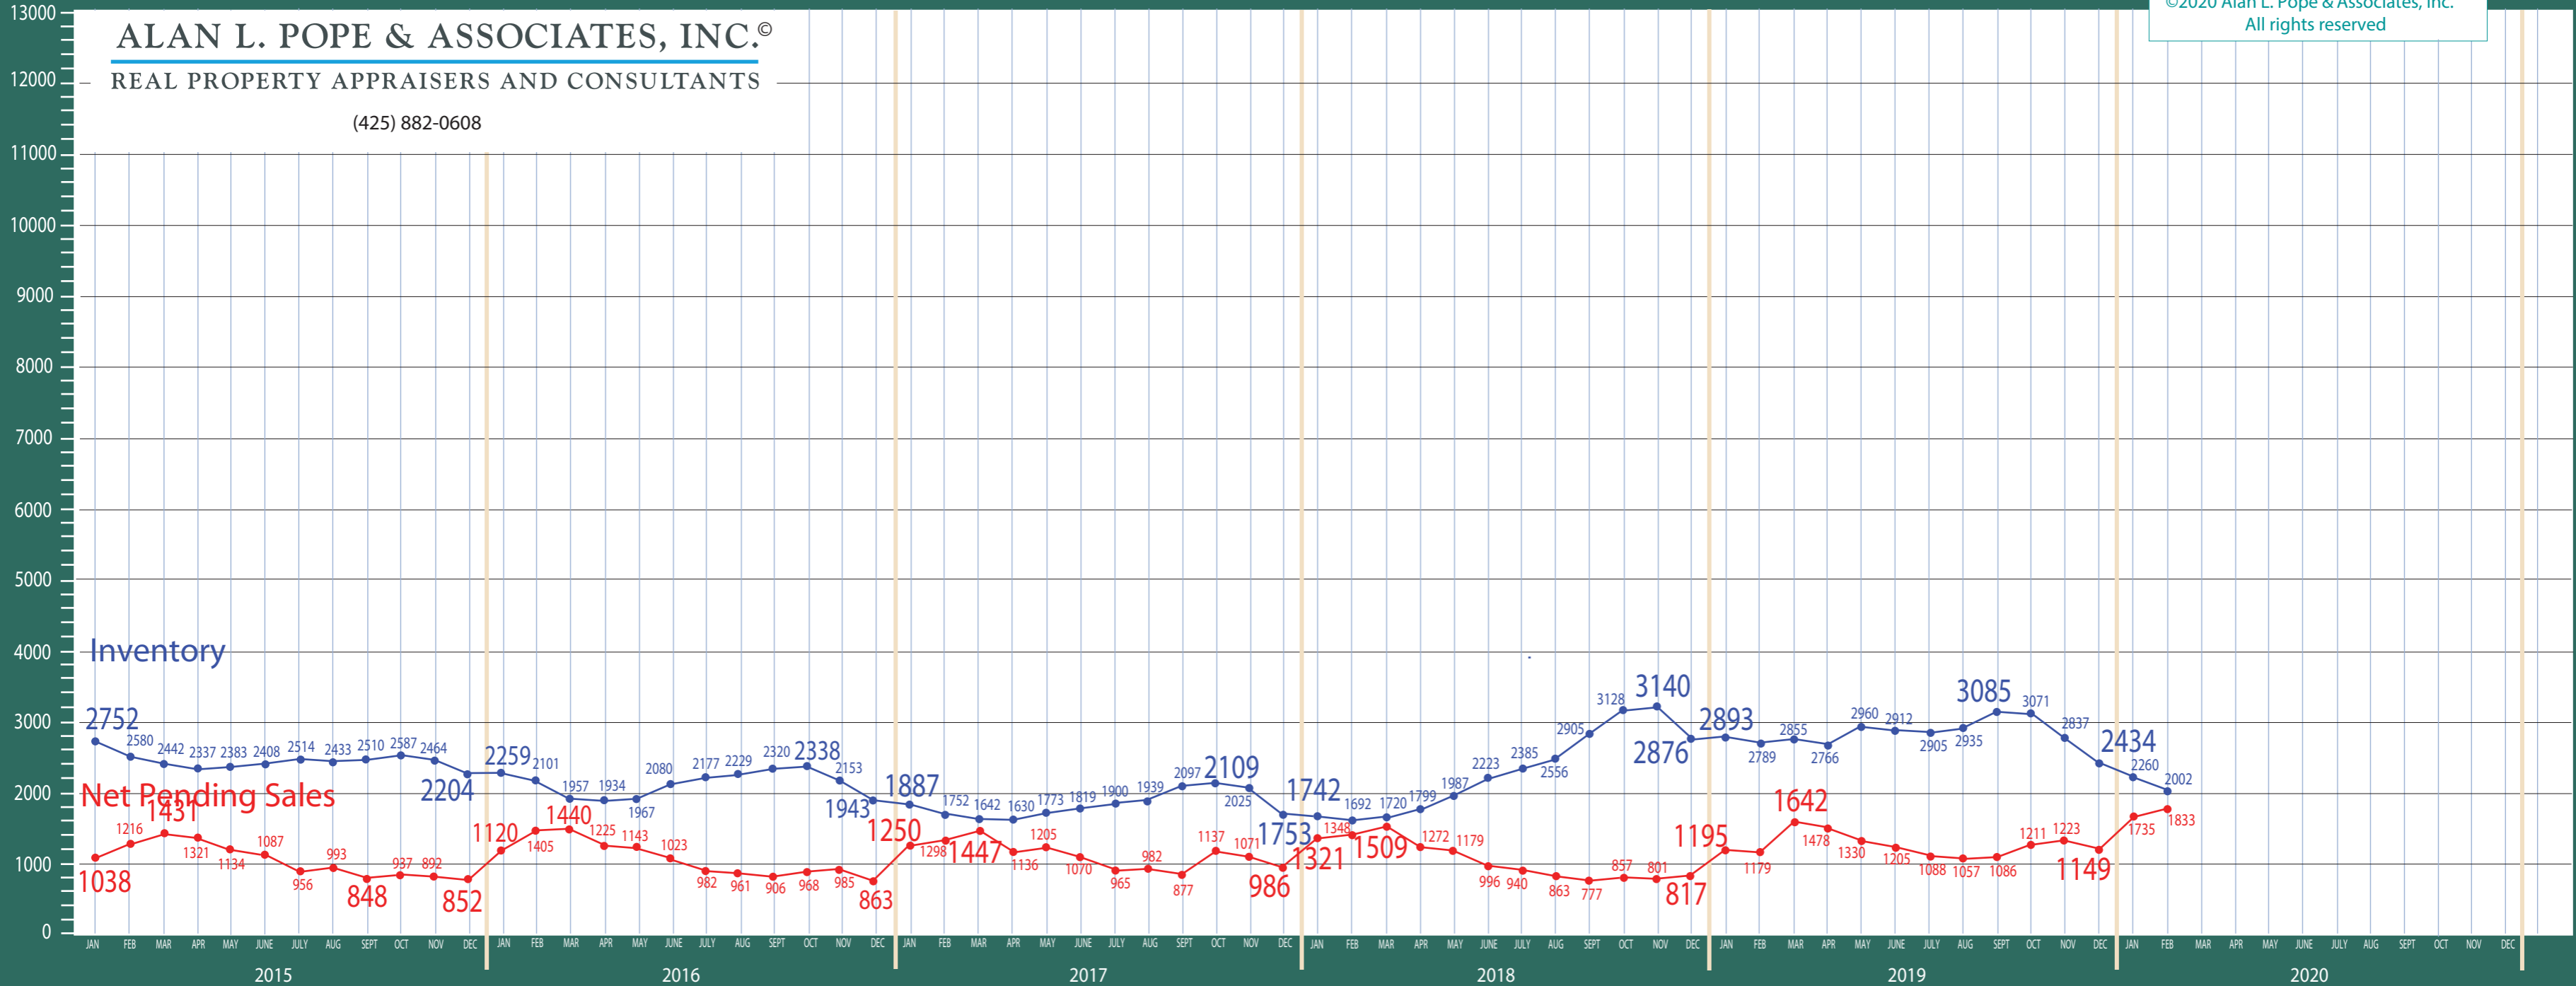

Puget Sound Region

New Construction - Residential & Condo Statistics

©2020 Alan L. Pope & Associates, Inc.
All rights reserved

ALAN L. POPE & ASSOCIATES, INC.®

REAL PROPERTY APPRAISERS AND CONSULTANTS

(425) 882-0608

Puget Sound Region

New Construction - Residential & Condo Statistics

ALAN L. POPE & ASSOCIATES, INC.®
 REAL PROPERTY APPRAISERS AND CONSULTANTS

(425) 882-0608

©2020 Alan L. Pope & Associates, Inc.
 All rights reserved