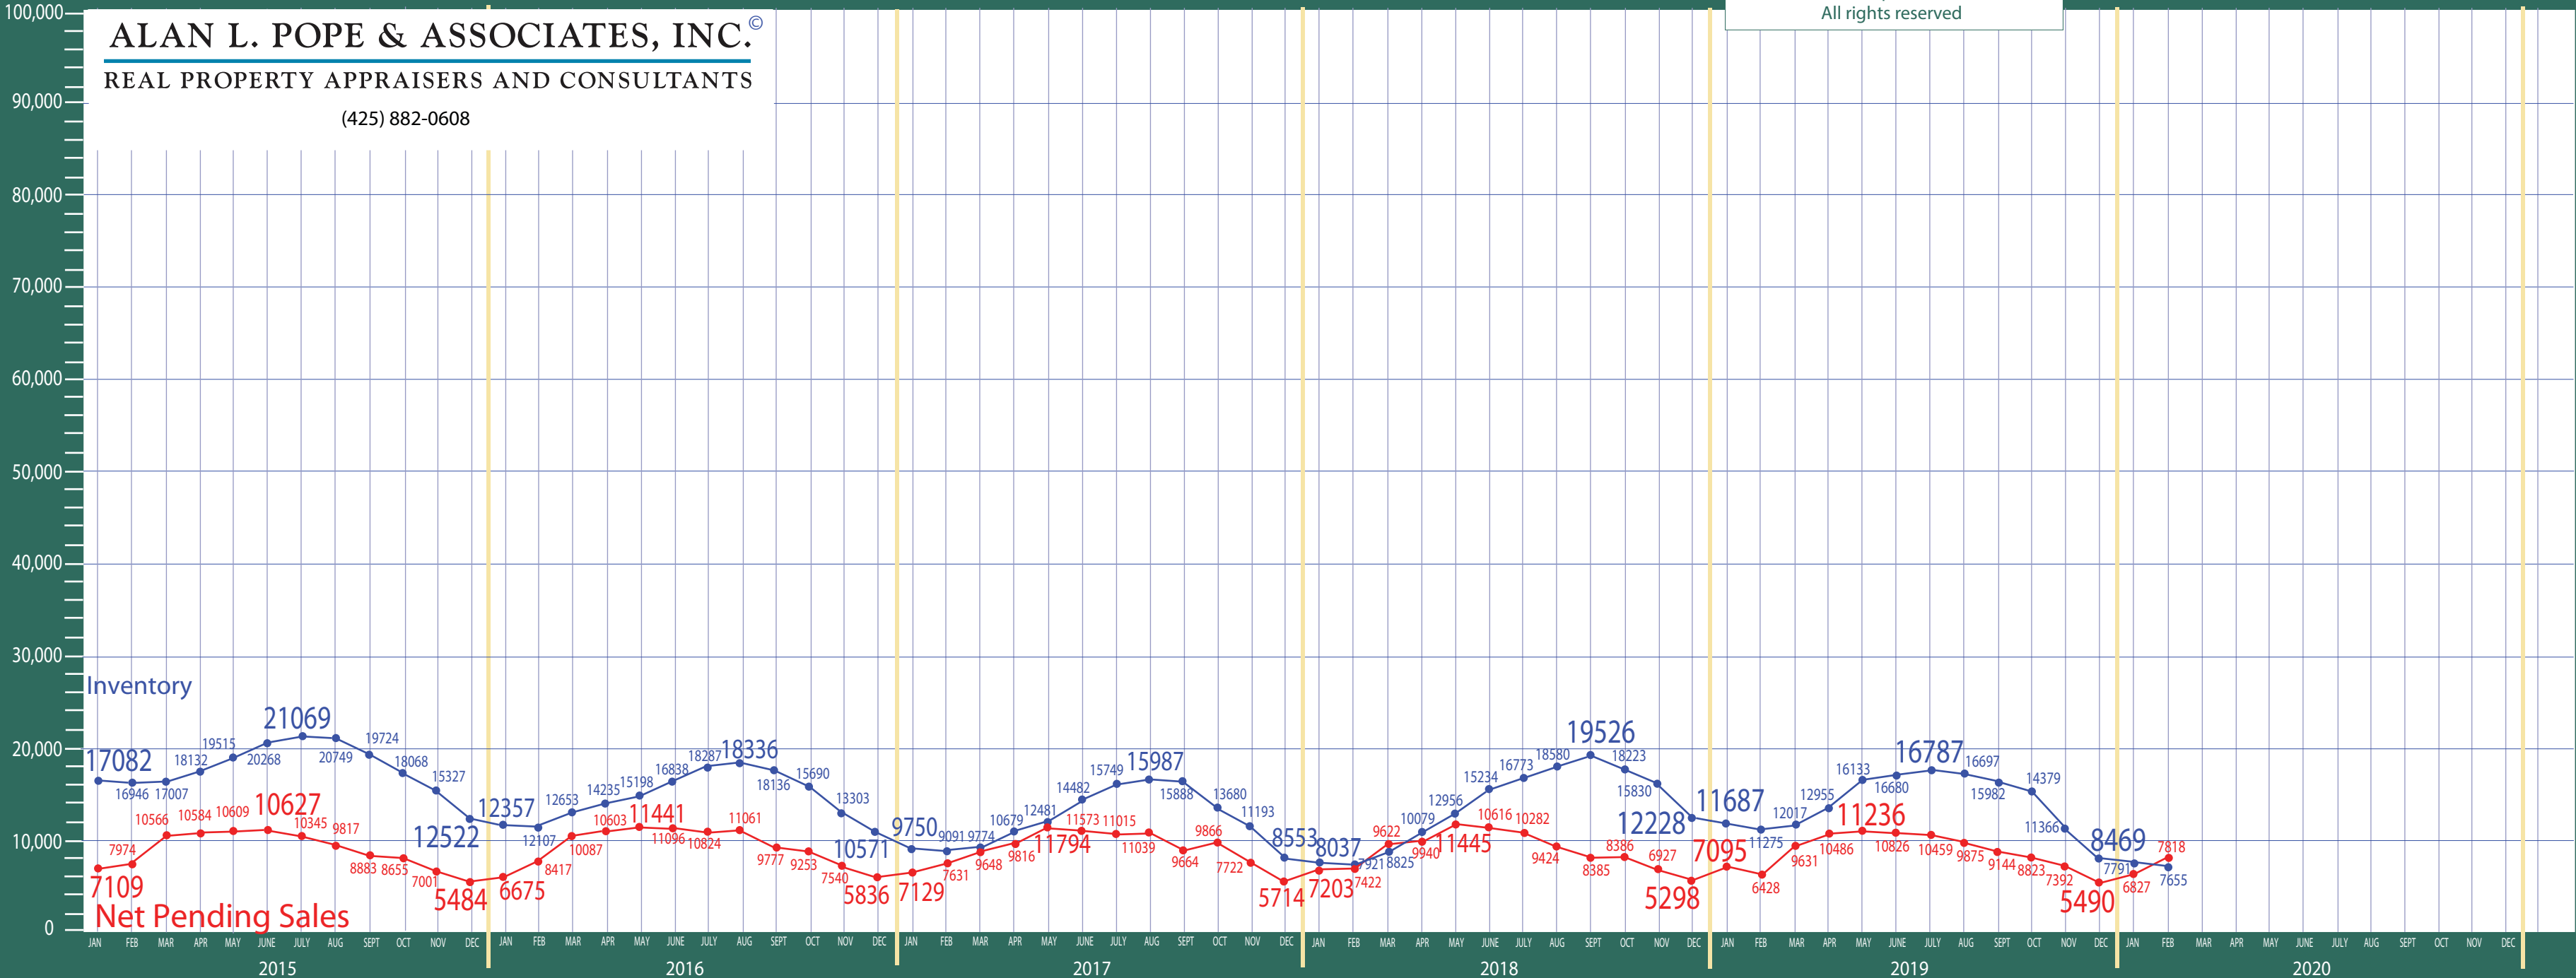

Puget Sound Region

Listing Residential & Condo Only

©2020 Alan L. Pope & Associates, Inc.
All rights reserved

ALAN L. POPE & ASSOCIATES, INC.®
REAL PROPERTY APPRAISERS AND CONSULTANTS

(425) 882-0608

Information Provided by The Northwest Multiple Listing Service

Puget Sound Region

Absorption of Inventory Residential & Condo Only

ALAN L. POPE & ASSOCIATES, INC.®

REAL PROPERTY APPRAISERS AND CONSULTANTS

(425) 882-0608

Absorption of Inventory

©2020 Alan L. Pope & Associates, Inc.
All rights reserved