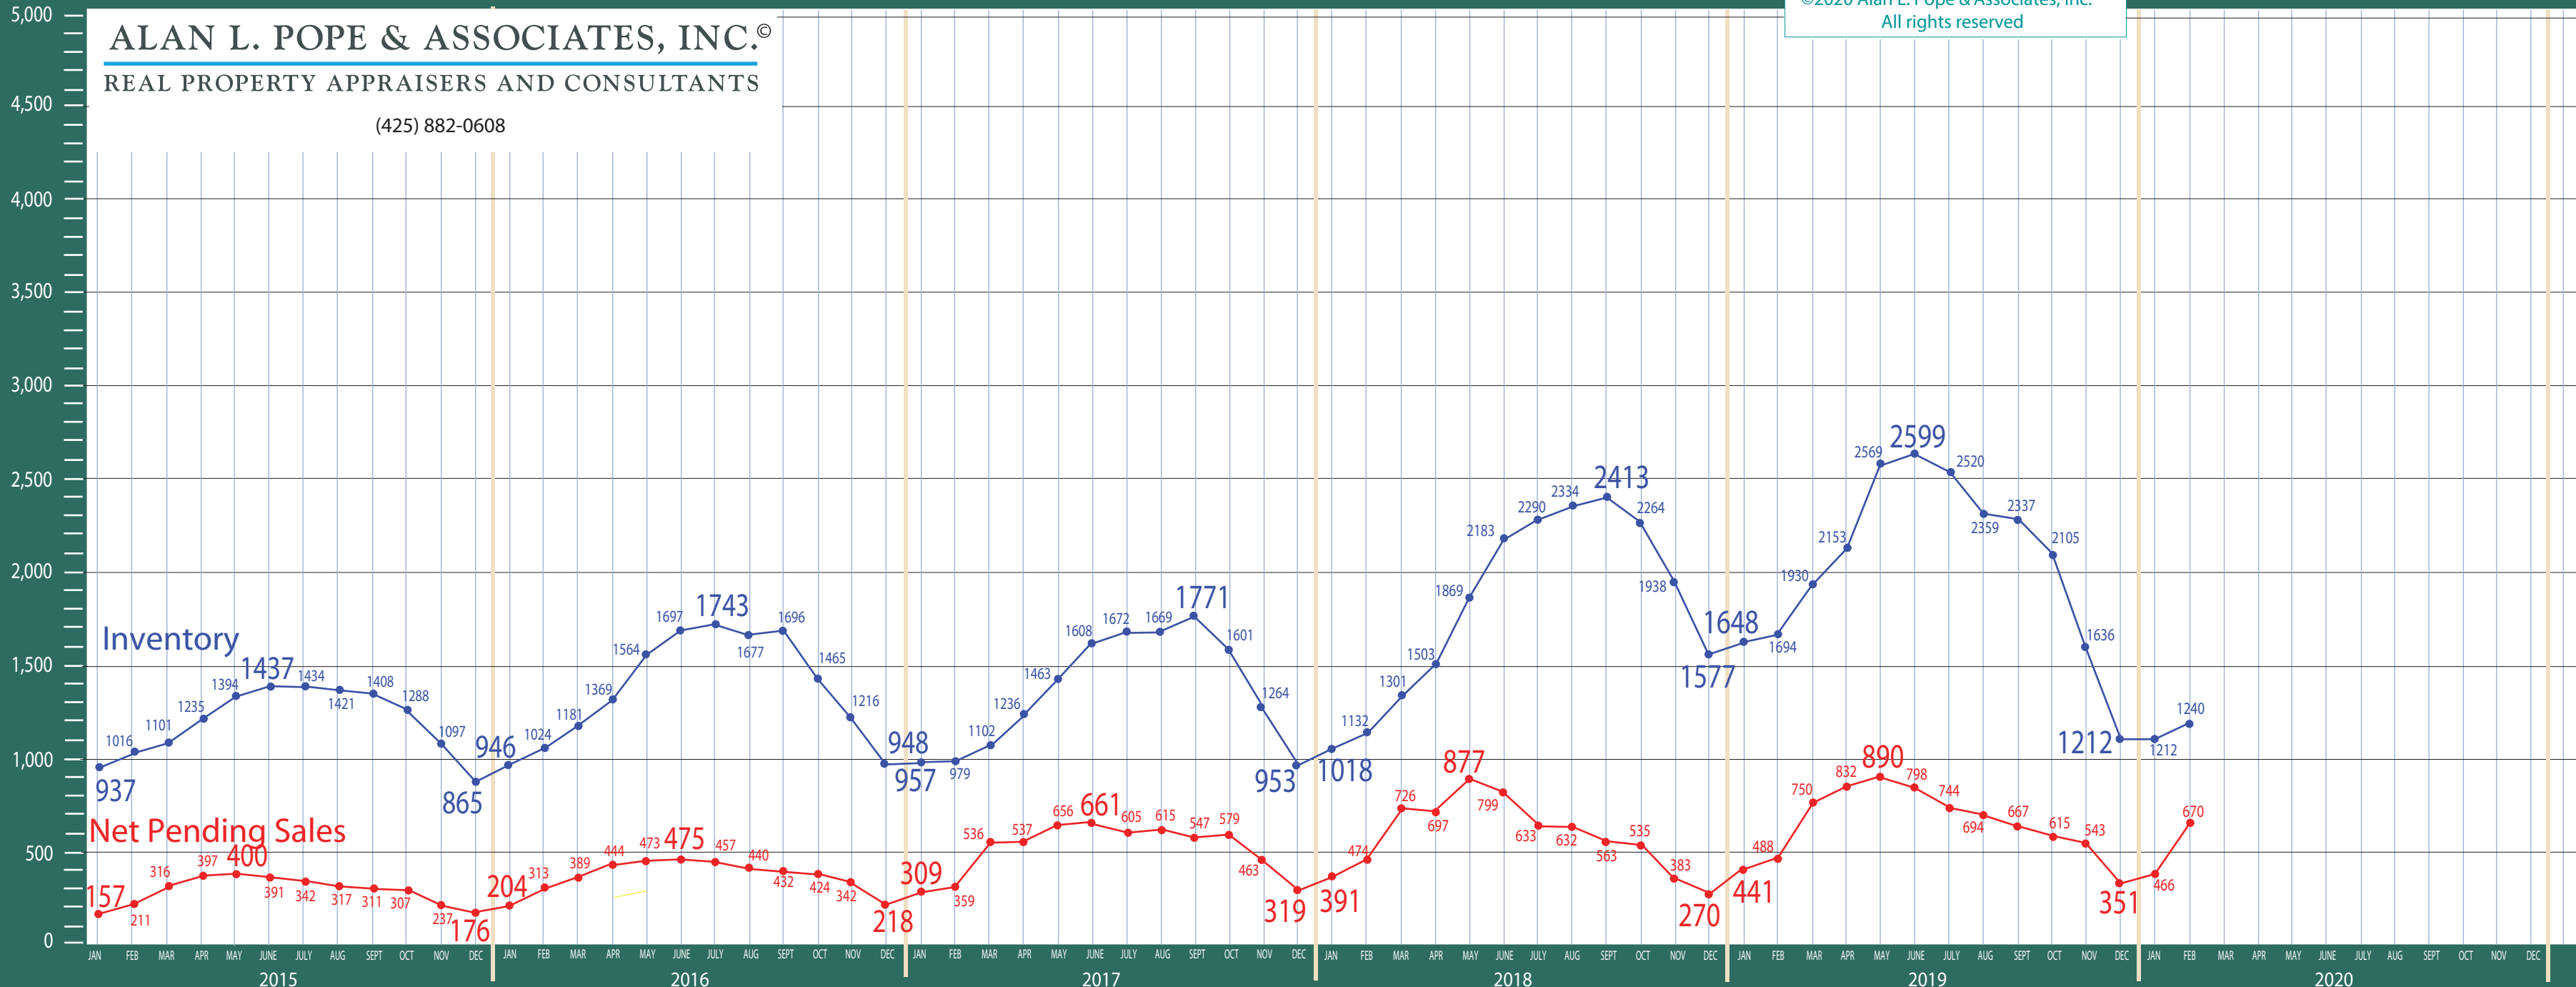

All NWMLS Areas Combined

\$1,000,000 + Residential & Condo Statistics

©2020 Alan L. Pope & Associates, Inc.
All rights reserved

ALAN L. POPE & ASSOCIATES, INC.®

REAL PROPERTY APPRAISERS AND CONSULTANTS

(425) 882-0608

All NWMLS Areas Combined

\$1,000,000 + Absorption of Inventory Residential & Condo Only

ALAN L. POPE & ASSOCIATES, INC.®
 REAL PROPERTY APPRAISERS AND CONSULTANTS

(425) 882-0608

©2020 Alan L. Pope & Associates, Inc.
 All rights reserved