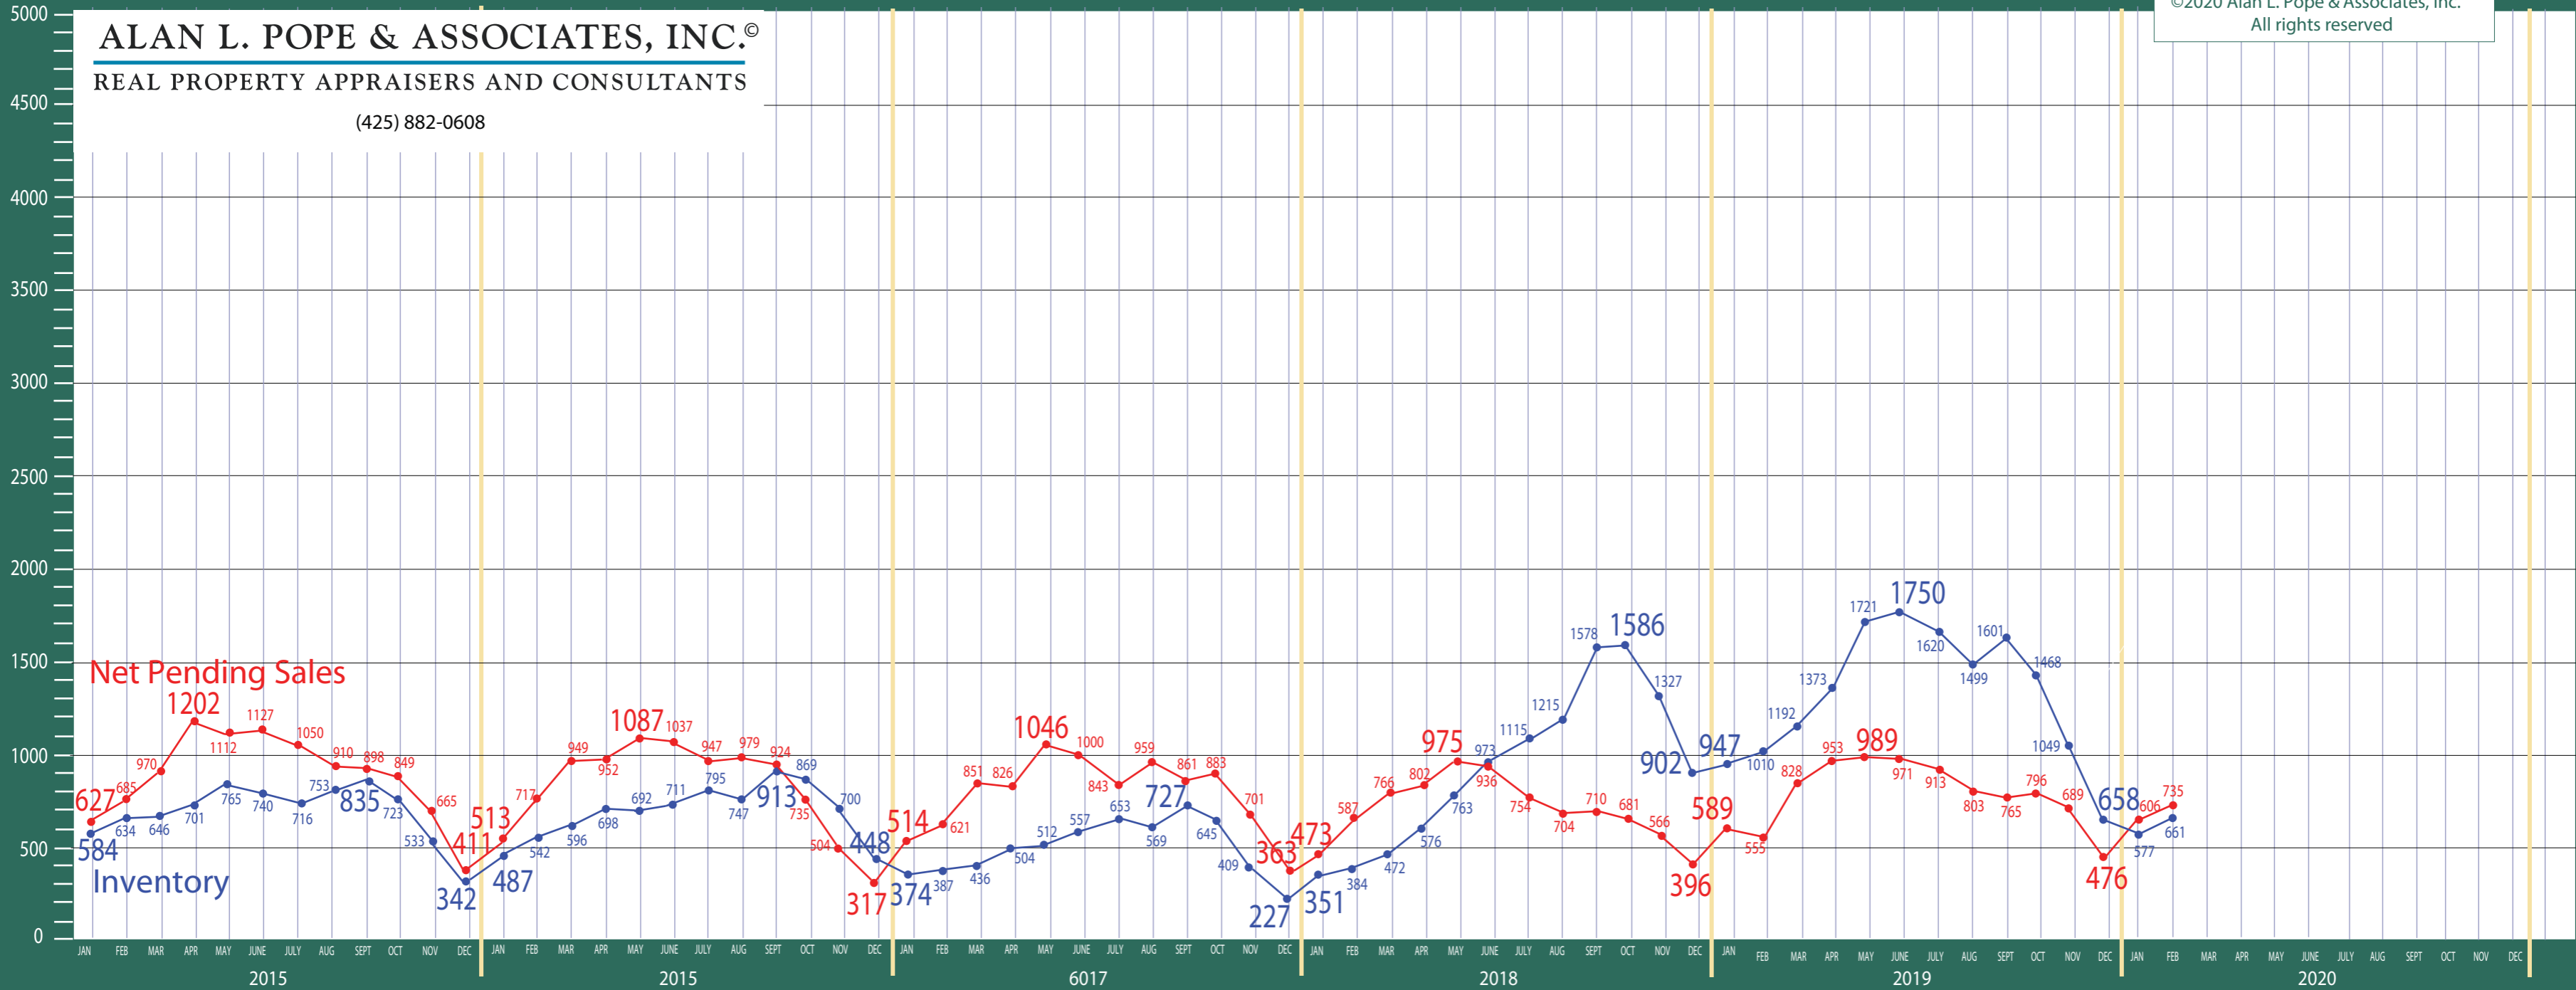

390/700-720 Central/North Seattle

Listing Residential & Condo Only

ALAN L. POPE & ASSOCIATES, INC.®
 REAL PROPERTY APPRAISERS AND CONSULTANTS

(425) 882-0608

©2020 Alan L. Pope & Associates, Inc.
 All rights reserved