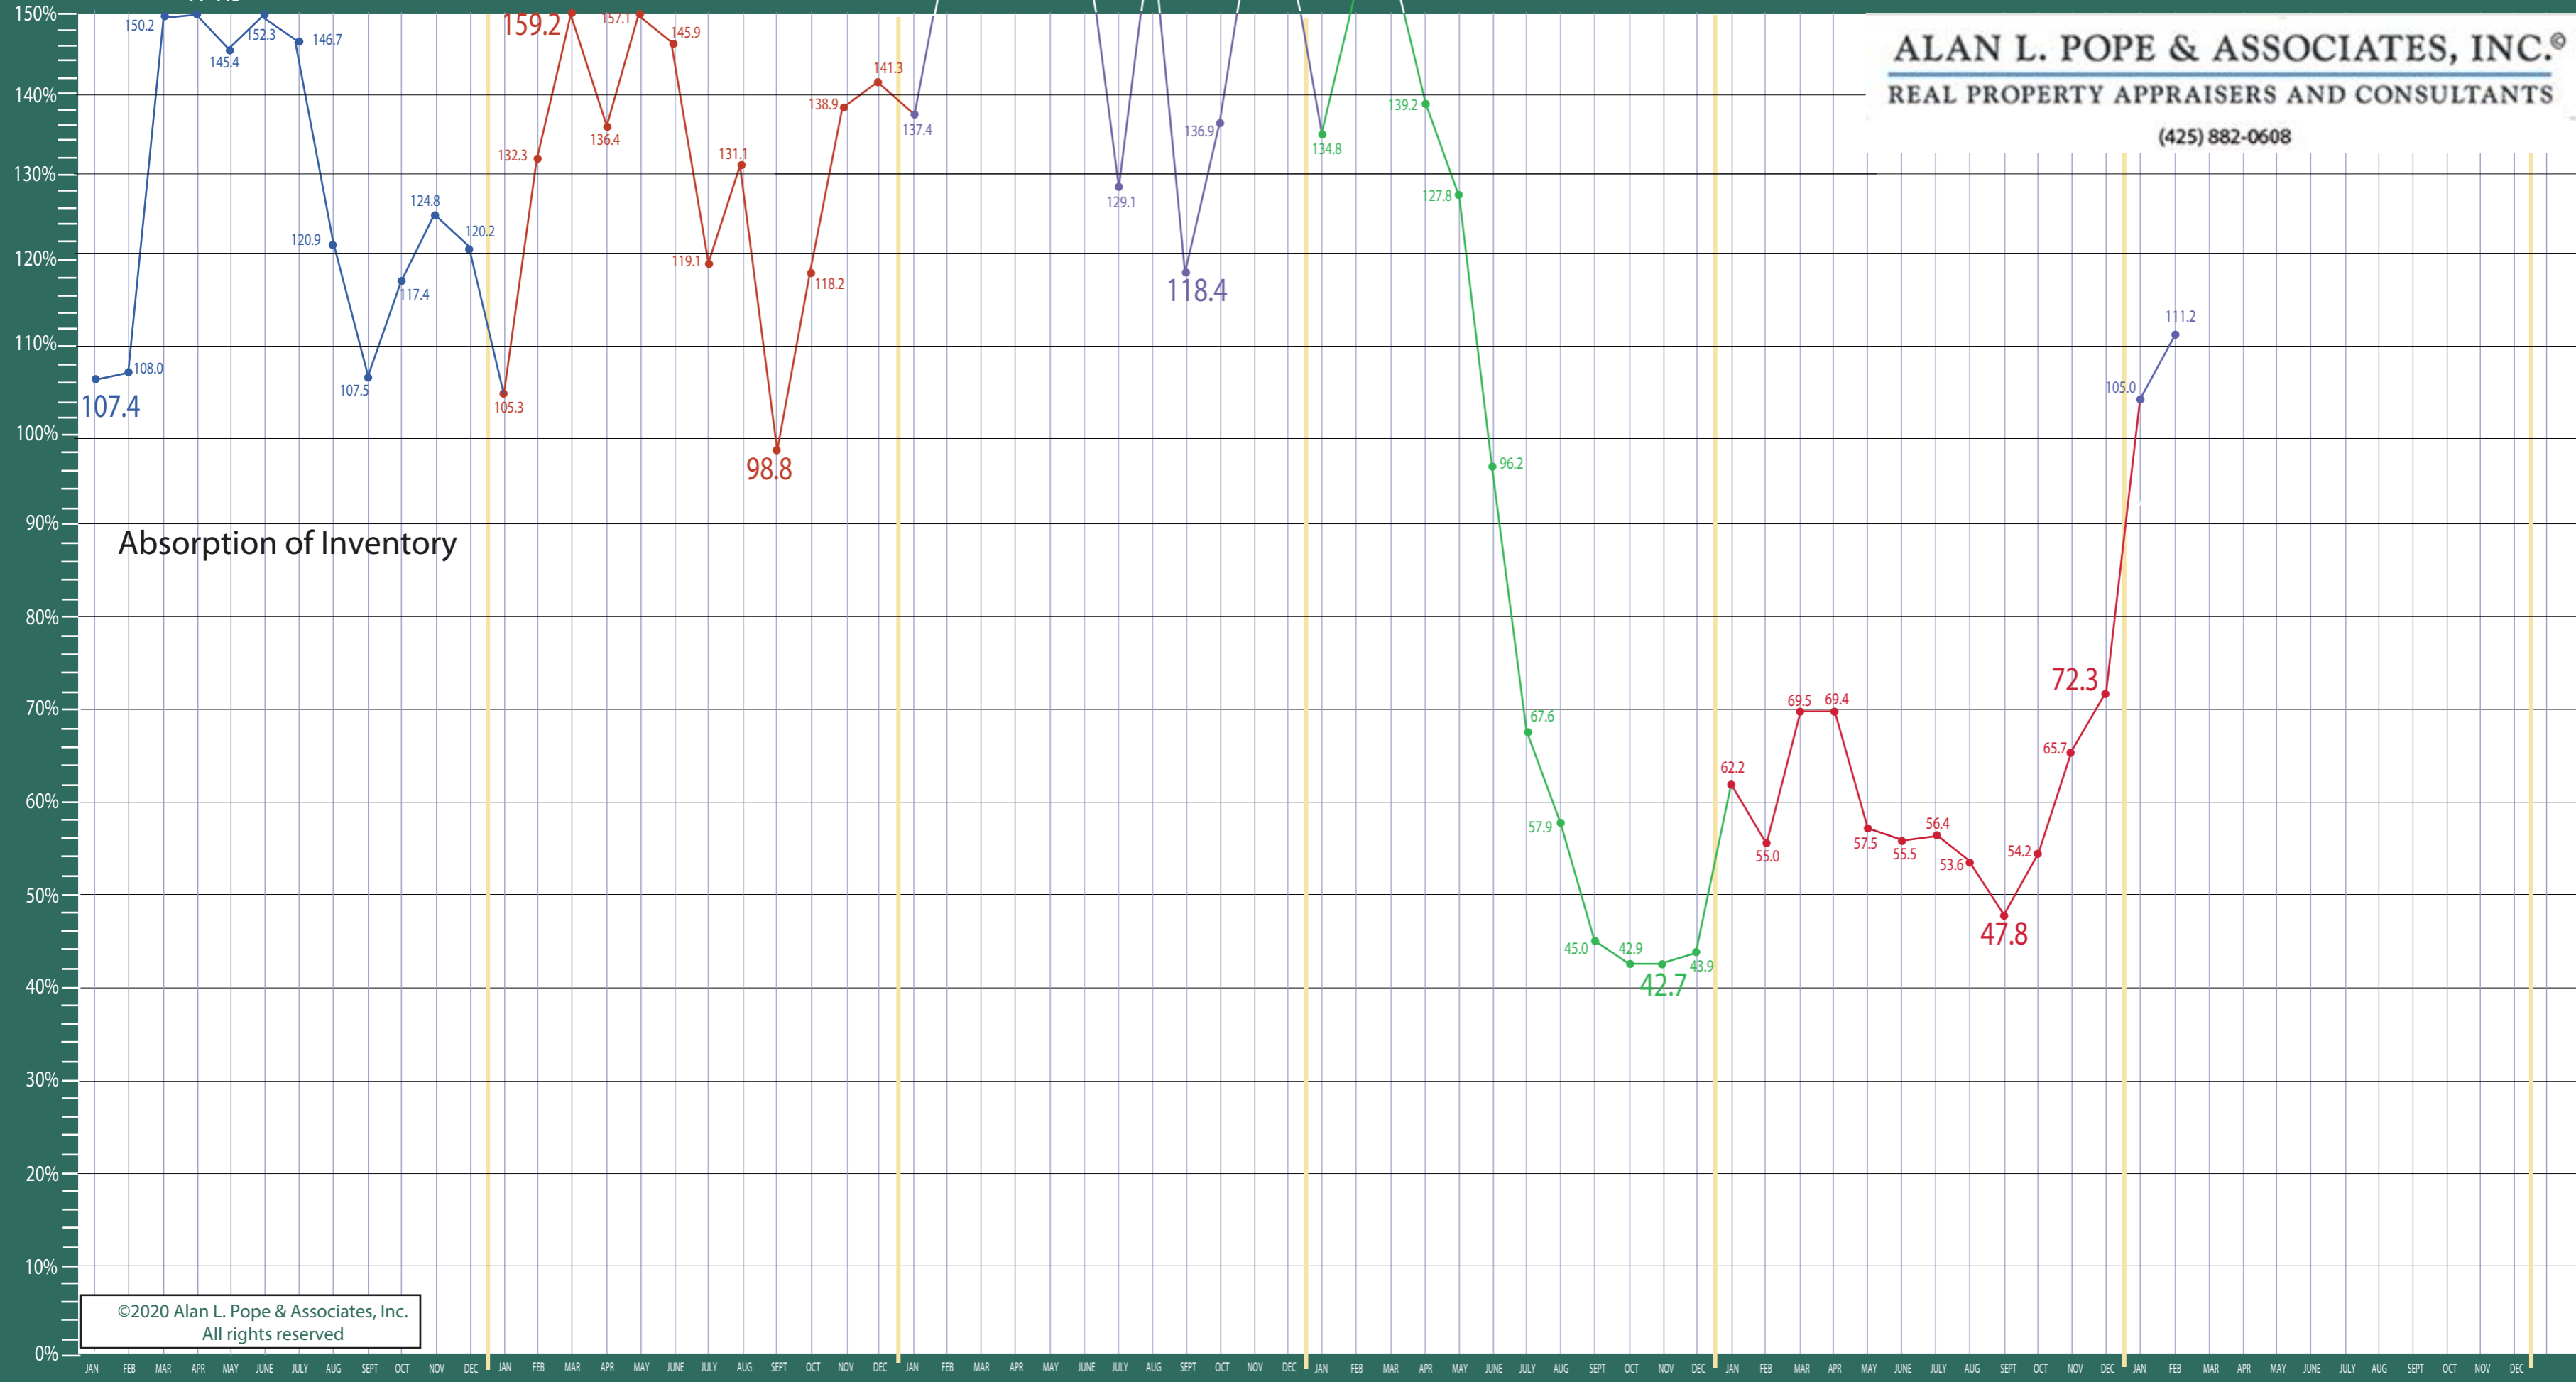

390/700-720 Central/North Seattle

Listing Residential & Condo Only

ALAN L. POPE & ASSOCIATES, INC.®
 REAL PROPERTY APPRAISERS AND CONSULTANTS

(425) 882-0608

©2020 Alan L. Pope & Associates, Inc.
 All rights reserved

Information Provided by The Northwest Multiple Listing Service

390/700-720 Central/North Seattle

Absorption of Inventory Residential & Condo Only

ALAN L. POPE & ASSOCIATES, INC.®
 REAL PROPERTY APPRAISERS AND CONSULTANTS
 (425) 882-0608