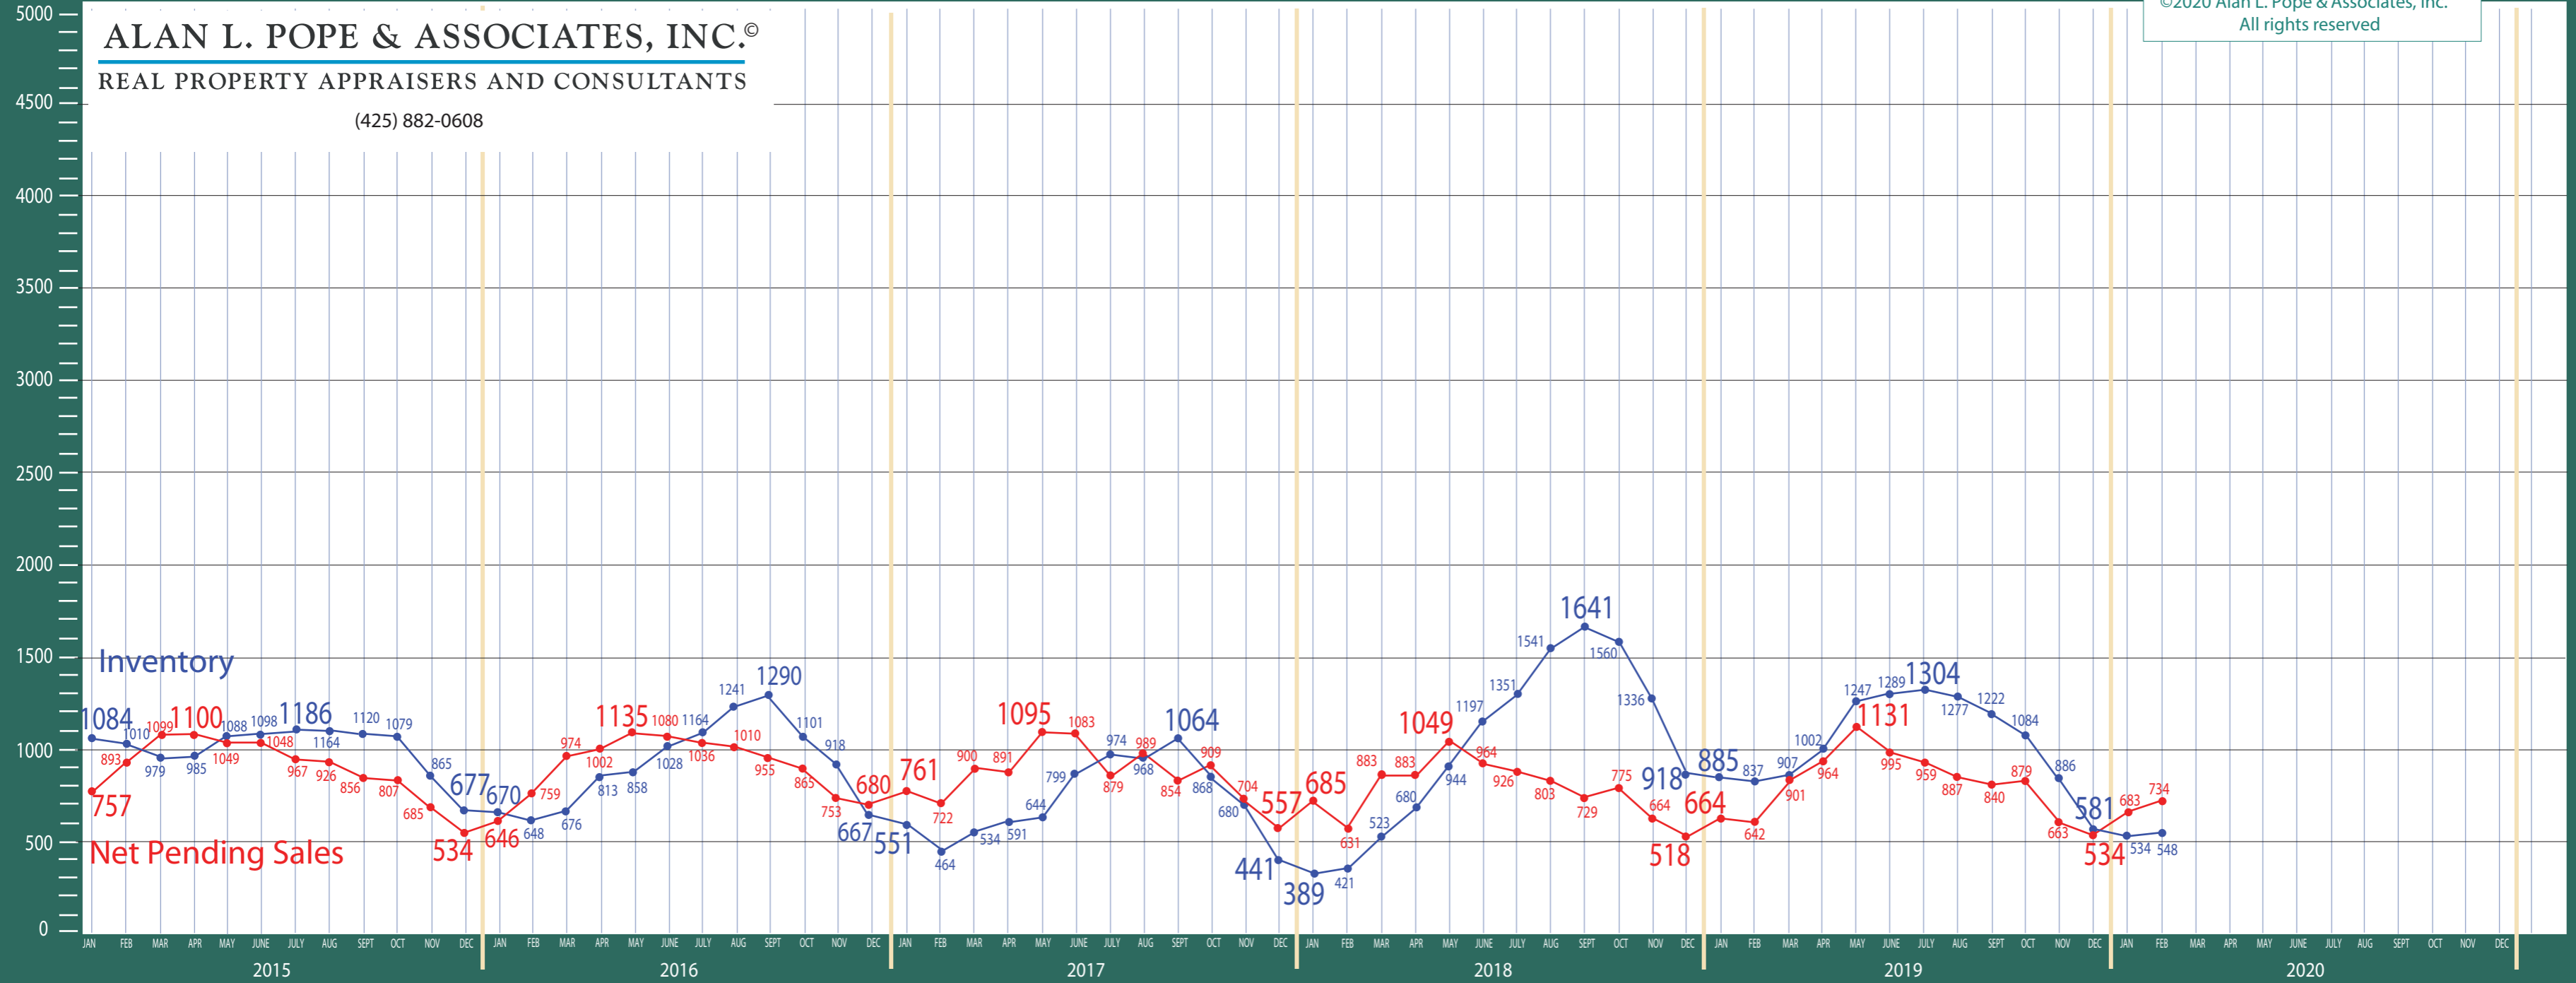

300-380 Auburn, Kent, Renton, South Seattle

Listing Residential & Condo Only

ALAN L. POPE & ASSOCIATES, INC.®
 REAL PROPERTY APPRAISERS AND CONSULTANTS

(425) 882-0608

©2020 Alan L. Pope & Associates, Inc.
 All rights reserved

300-380 Auburn, Kent, Renton, South Seattle

Absorption of Inventory Residential & Condo Only

©2020 Alan L. Pope & Associates, Inc.
All rights reserved

Absorption of Inventory

ALAN L. POPE & ASSOCIATES, INC.®