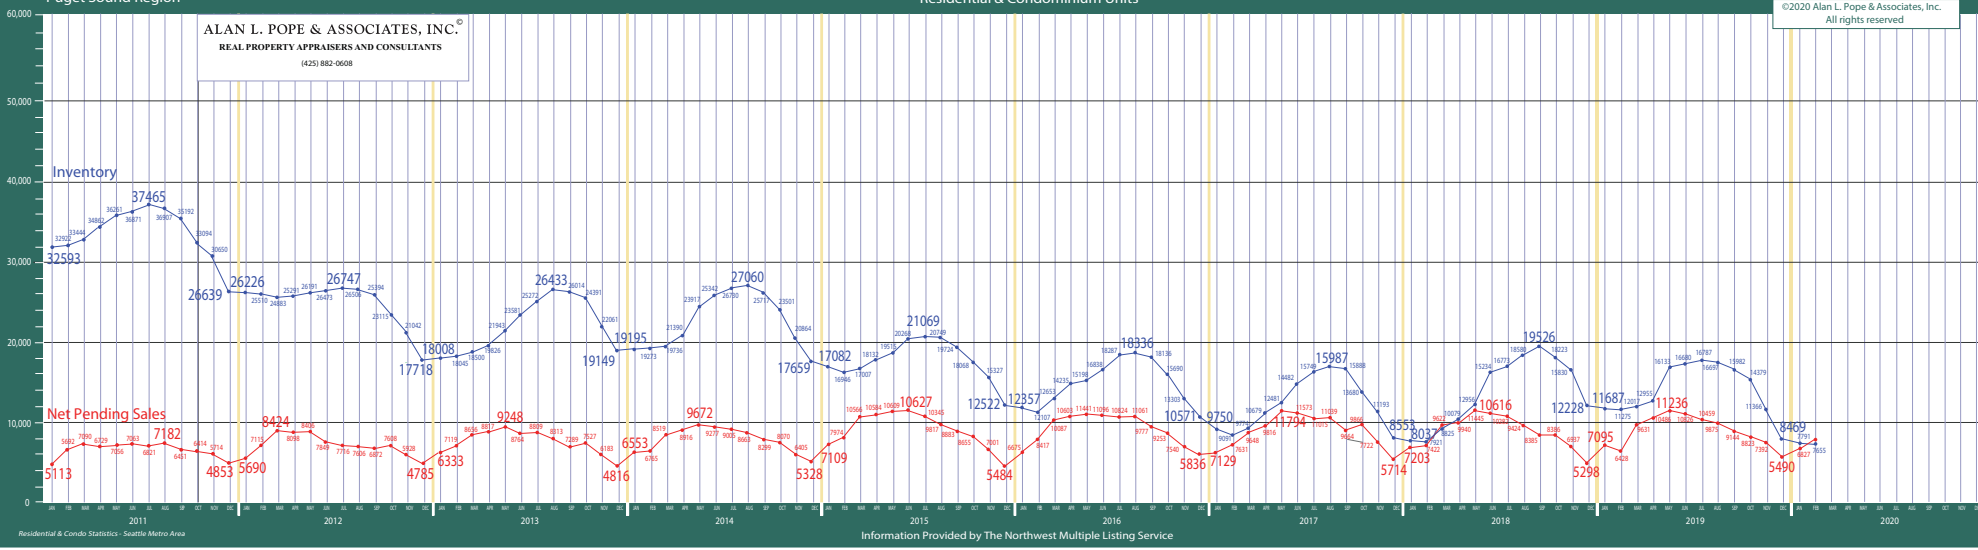

ALAN L. POPE & ASSOCIATES, INC.®
REAL PROPERTY APPRAISERS AND CONSULTANTS
(425) 882-0608